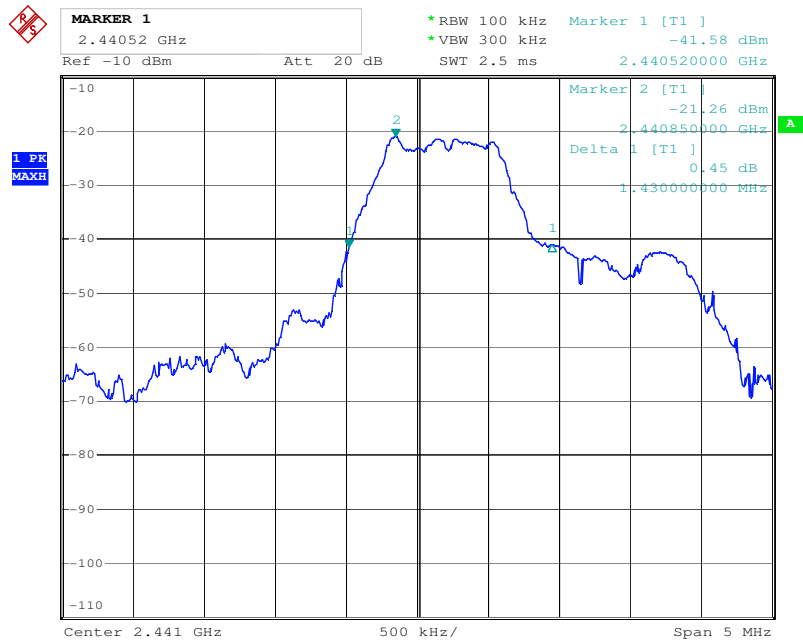

Appendix 1

Test Results

20dB Bandwidth

Tx frequency: 2408MHz

Comment: test print
Date: 28.JUL.2015 15:08:26

Tx frequency: 2441MHz

Comment: test print
Date: 28.JUL.2015 15:16:49

Tx frequency: 2474MHz

Comment: test print
Date: 28.JUL.2015 15:21:36