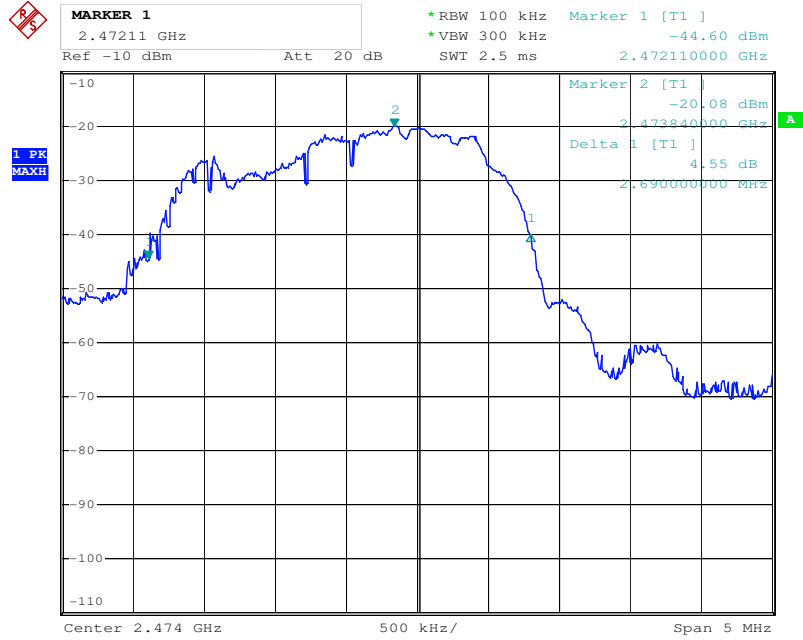

Appendix 1

Test Results

20dB Bandwidth

Tx frequency: 2408MHz

Comment: test print
Date: 28.JUL.2015 15:08:26

Tx frequency: 2441MHz

Comment: test print
Date: 28.JUL.2015 15:16:49

Tx frequency: 2474MHz

Comment: test print
Date: 28.JUL.2015 15:21:36