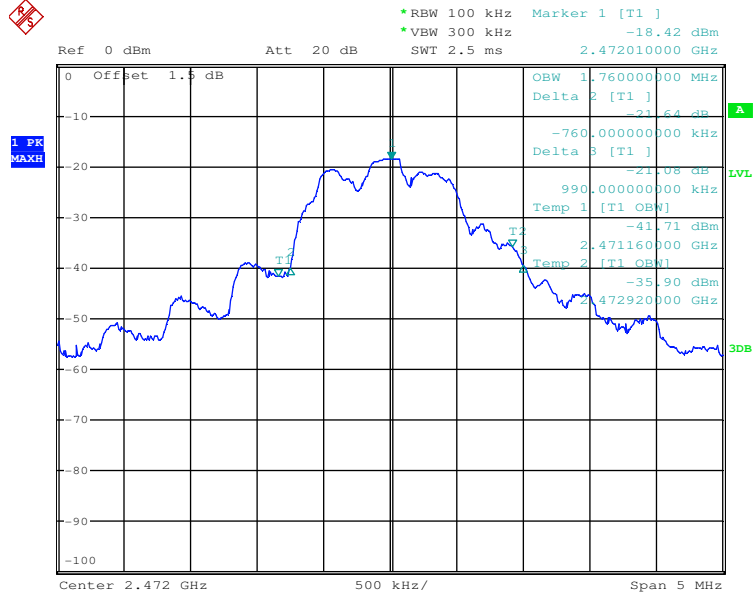

## 20dB and 99% Bandwidth

Tx frequency: 2408MHz

Date: 27.SEP.2016 13:50:17

Tx frequency: 2440MHz

Date: 27.SEP.2016 14:07:51

Tx frequency: 2472MHz

Date: 27.SEP.2016 14:30:04