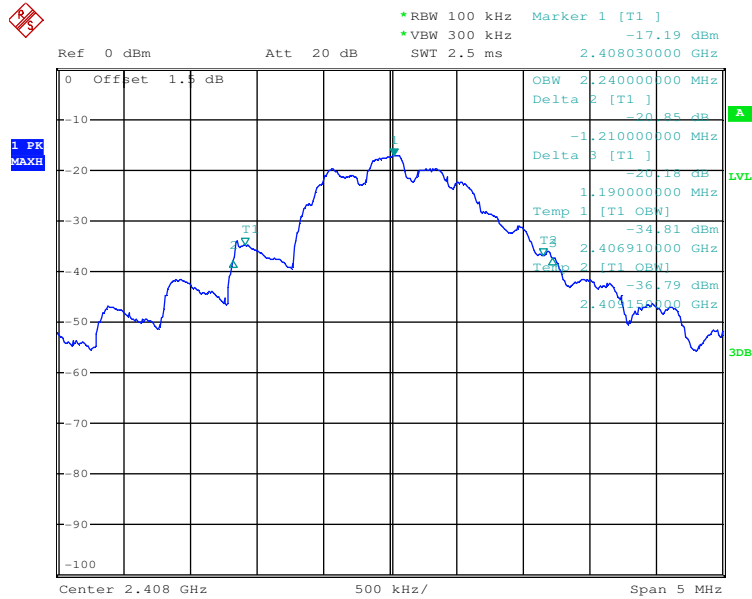

## Appendix 1

### Test Results

## 20dB and 99% Bandwidth

Tx frequency: 2408MHz

Date: 27.SEP.2016 13:50:17

Tx frequency: 2440MHz

Date: 27.SEP.2016 14:07:51

Tx frequency: 2472MHz

Date: 27.SEP.2016 14:30:04