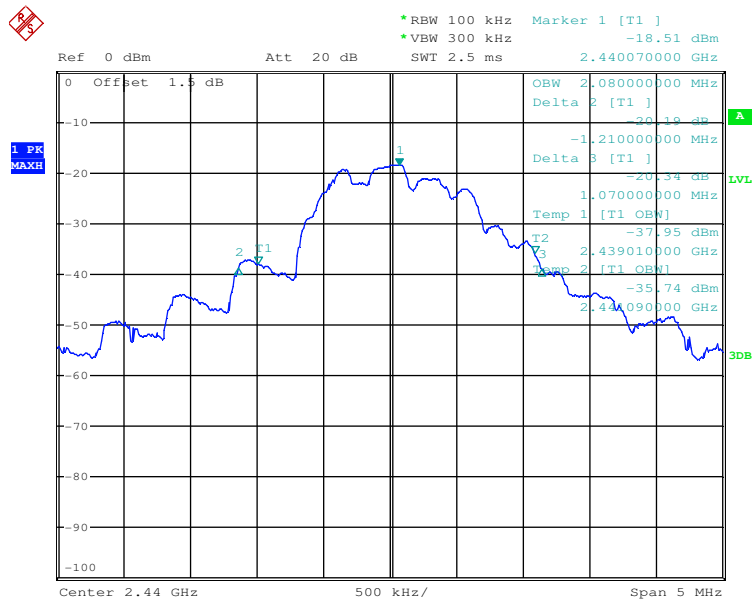

### Test Results

## 20dB and 99% Bandwidth

Tx frequency: 2408MHz

Date: 27.SEP.2016 13:50:17

Tx frequency: 2440MHz

Date: 27.SEP.2016 14:07:51

Tx frequency: 2472MHz

Date: 27.SEP.2016 14:30:04