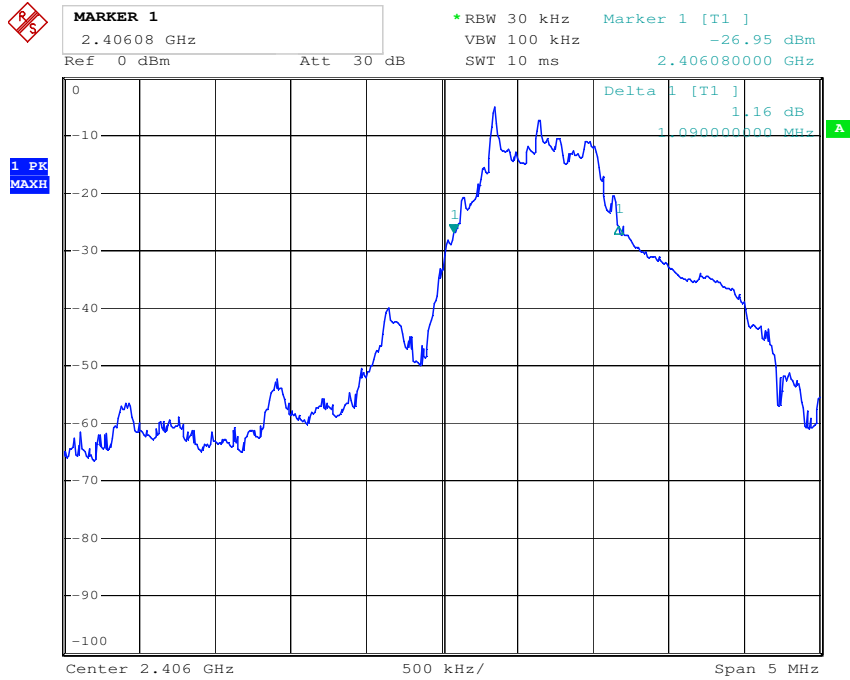

## Appendix 1

### Test Results

## 20dB Bandwidth

Tx frequency: 2406MHz

Tx frequency: 2440MHz

Tx frequency: 2473MHz