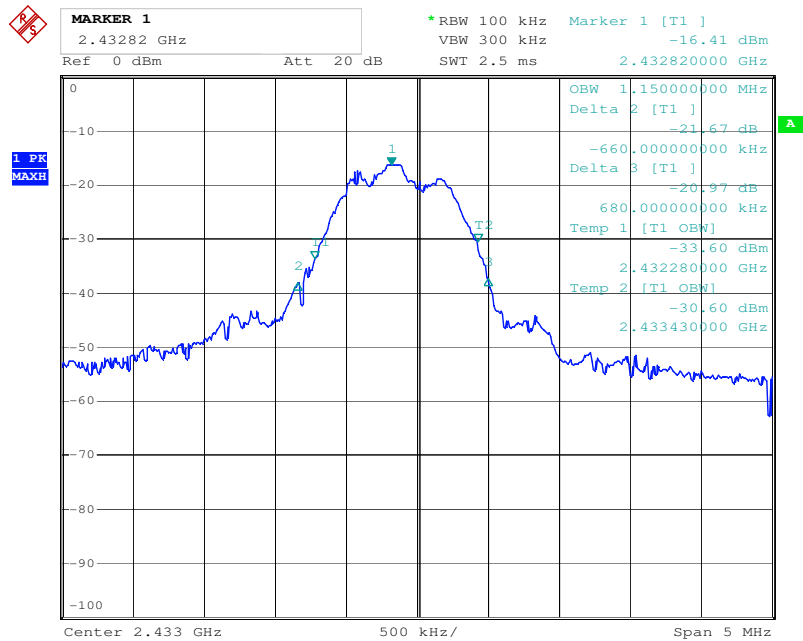

## Test Results

## 20dB Bandwidth

Tx frequency: 2402MHz

Comment: test print  
Date: 11.AUG.2015 18:55:39

Tx frequency: 2433MHz

Comment: test print  
Date: 11.AUG.2015 19:09:34

Tx frequency: 2475MHz

Comment: test print  
Date: 11.AUG.2015 18:44:38