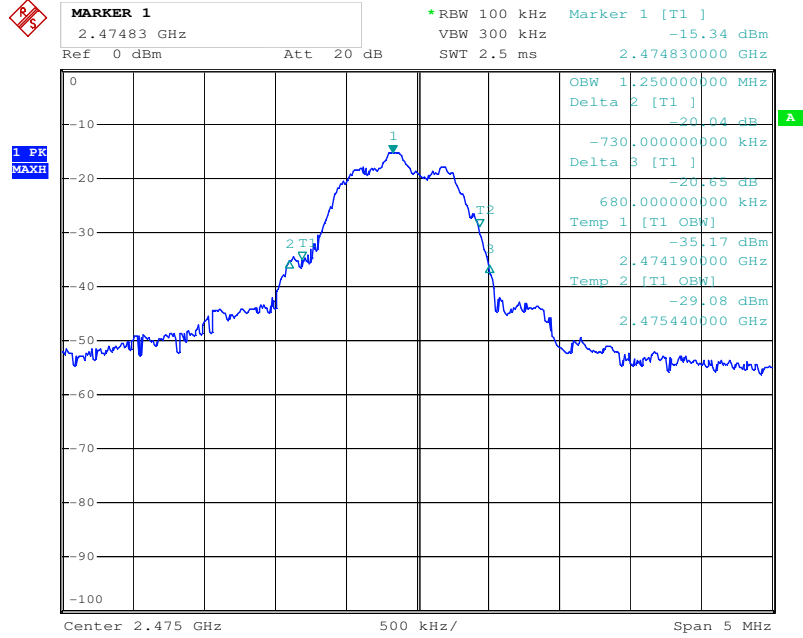

## Test Results

## 20dB Bandwidth

Tx frequency: 2402MHz

Comment: test print  
Date: 11.AUG.2015 18:55:39

Tx frequency: 2433MHz

Comment: test print  
Date: 11.AUG.2015 19:09:34

Tx frequency: 2475MHz

Comment: test print  
Date: 11.AUG.2015 18:44:38