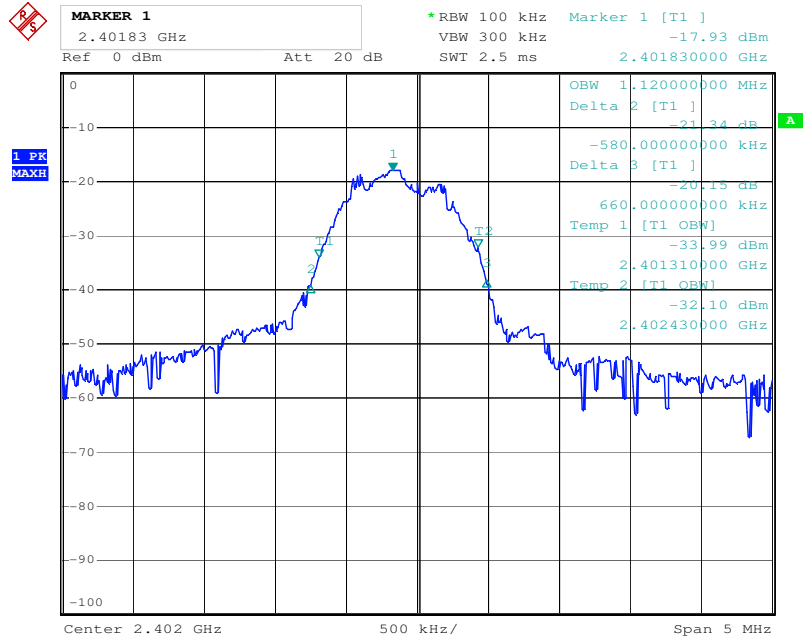

## Appendix 1

## Test Results

## 20dB Bandwidth

Tx frequency: 2402MHz

Comment: test print  
Date: 11.AUG.2015 18:55:39

Tx frequency: 2433MHz

Comment: test print  
Date: 11.AUG.2015 19:09:34

Tx frequency: 2475MHz

Comment: test print  
Date: 11.AUG.2015 18:44:38