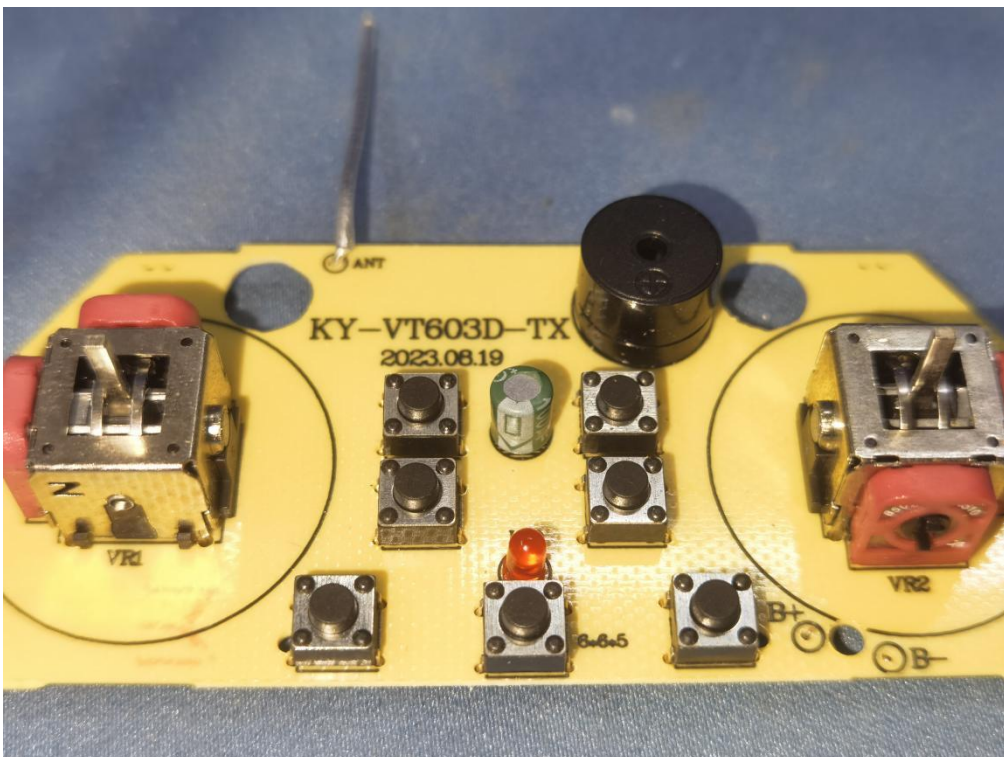

Appendix 4

EUT Internal Photos

FCC ID: YFA370410546
IC ID: 12260A-370410546

Internal View

Internal View

Internal View

Internal View

Internal View

Internal View

Internal View