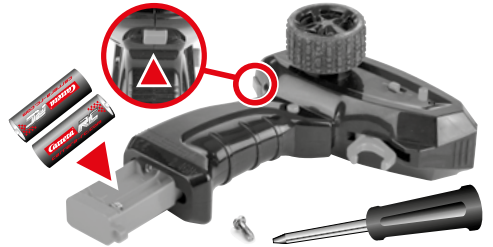

4

**2x 1.5 V Micro AAA batteries
2x Piles 1,5 V micro AAA
2x Pilas de 1,5 V Micro AAA**