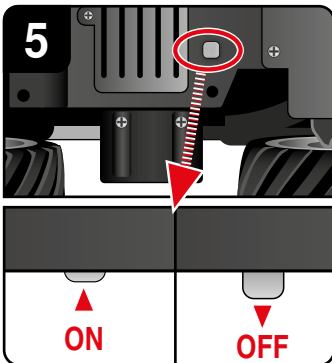

1

**6,4 V
700 mAh!
4,48 Wh
LiFePO₄**

**2x 1.5 V Micro AAA batteries
2x Piles 1,5 V micro AAA
2x Pilas de 1,5 V Micro AAA**

2

1

**2 6,4 V 700 mAh!
4,48 Wh LiFePO₄**

**Green = Connection OK
Vert = Connexion OK
Verde = Conexión OK**

**LED OFF = Charging
DEL OFF = En charge
LED OFF = Cargando**

**Green = Ready
Vert = Prêt
Verde = Listo**

3

**1x 6,4 V 700 mAh!
4,48 Wh LiFePO₄**

4

**2x 1.5 V Micro AAA batteries
2x Piles 1,5 V micro AAA
2x Pilas de 1,5 V Micro AAA**

5

ON

OFF

6

ON/OFF

7

OFF ON