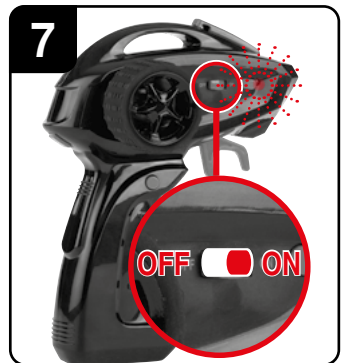

1

**6,4 V
700 mAh!
4,48 Wh
LiFePO₄**

**2x 1.5 V Micro AAA batteries
2x Piles 1,5 V micro AAA
2x Pilas de 1,5 V Micro AAA**

2

1

**2 6,4 V 700 mAh!
4,48 Wh LiFePO₄**

**Green = Connection OK
Vert = Connexion OK
Verde = Conexión OK**

**LED OFF = Charging
DEL OFF = En charge
LED OFF = Cargando**

**Green = Ready
Vert = Prêt
Verde = Listo**

3

**1x 6,4 V 700 mAh!
4,48 Wh LiFePO₄**

4

**2x 1.5 V Micro AAA batteries
2x Piles 1,5 V micro AAA
2x Pilas de 1,5 V Micro AAA**

5

ON

OFF

6

ON/OFF

7

OFF ON