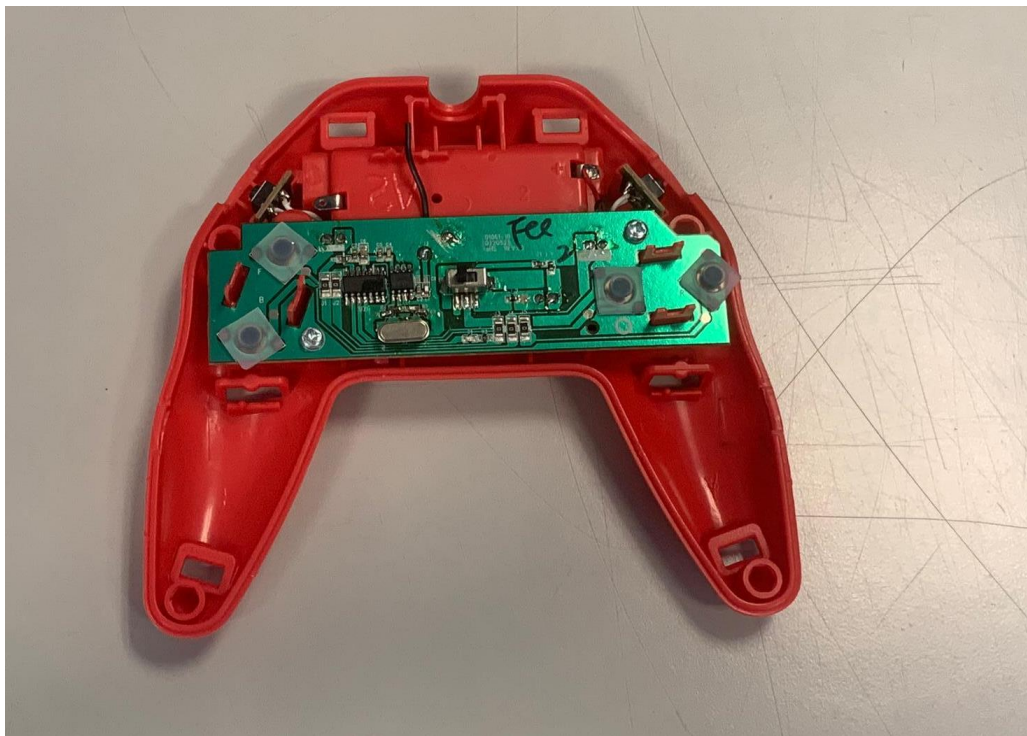

Appendix 4

EUT Internal Photos

FCC ID: YFA370410536
IC ID: 12260A-370410536

Internal View

Internal View

Internal View

Internal View