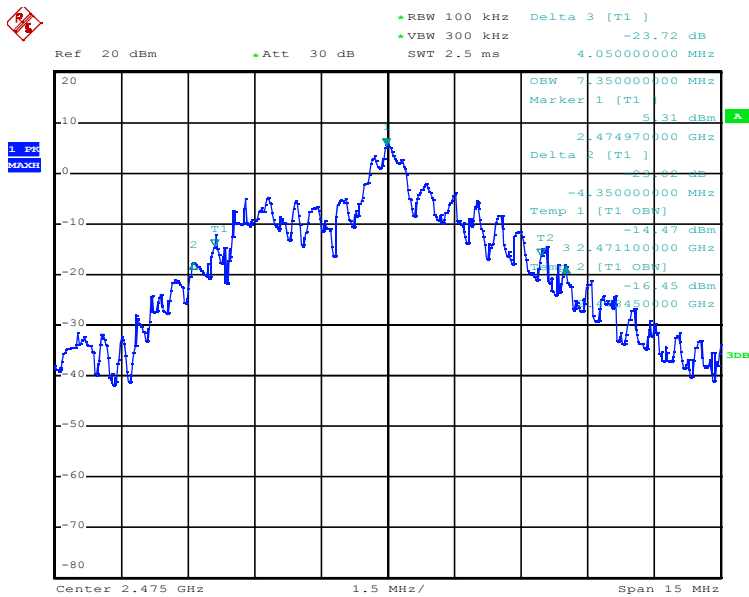

Appendix 1

Test Results

20dB Bandwidth

Tx frequency: 2471MHz

Date: 12.APR.2022 08:08:04

Tx frequency: 2475MHz

Date: 12.APR.2022 08:02:07

Tx frequency: 2479MHz

Date: 12.APR.2022 08:04:55

99% Bandwidth

Tx frequency: 2471MHz

Date: 12.APR.2022 08:08:04

Tx frequency: 2475MHz

Date: 12.APR.2022 08:02:07

Tx frequency: 2479MHz

Date: 12.APR.2022 08:04:55