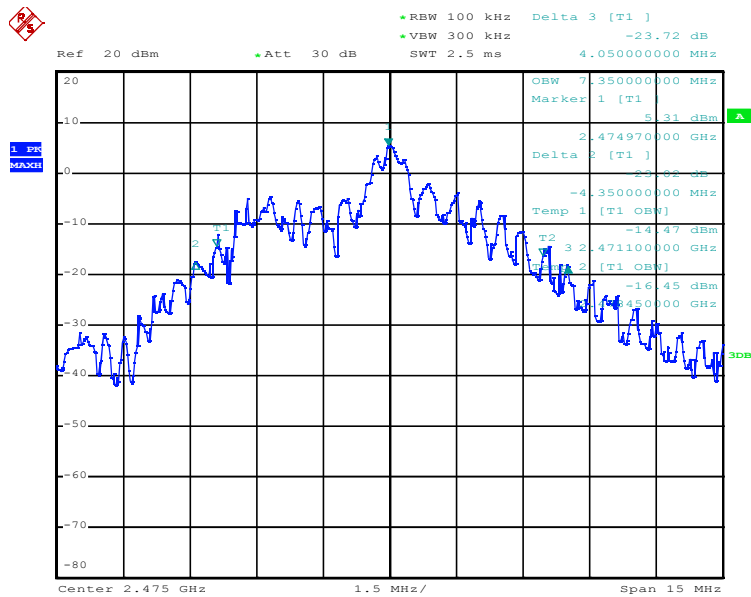

Appendix 1

Test Results

20dB Bandwidth

Tx frequency: 2471MHz

Date: 12.APR.2022 08:08:04

Tx frequency: 2475MHz

Date: 12.APR.2022 08:02:07

Tx frequency: 2479MHz

Date: 12.APR.2022 08:04:55

99% Bandwidth

Tx frequency: 2471MHz

Date: 12.APR.2022 08:08:04

Tx frequency: 2475MHz

Date: 12.APR.2022 08:02:07

Tx frequency: 2479MHz

Date: 12.APR.2022 08:04:55