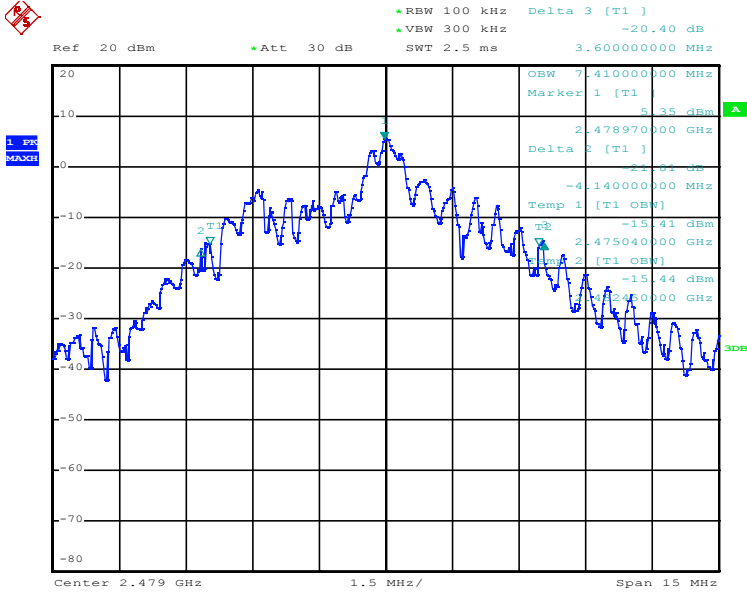

Appendix 1

Test Results

20dB Bandwidth

Tx frequency: 2471MHz

Date: 12.APR.2022 08:08:04

Tx frequency: 2475MHz

Date: 12.APR.2022 08:02:07

Tx frequency: 2479MHz

Date: 12.APR.2022 08:04:55

99% Bandwidth

Tx frequency: 2471MHz

Date: 12.APR.2022 08:08:04

Tx frequency: 2475MHz

Date: 12.APR.2022 08:02:07

Tx frequency: 2479MHz

Date: 12.APR.2022 08:04:55