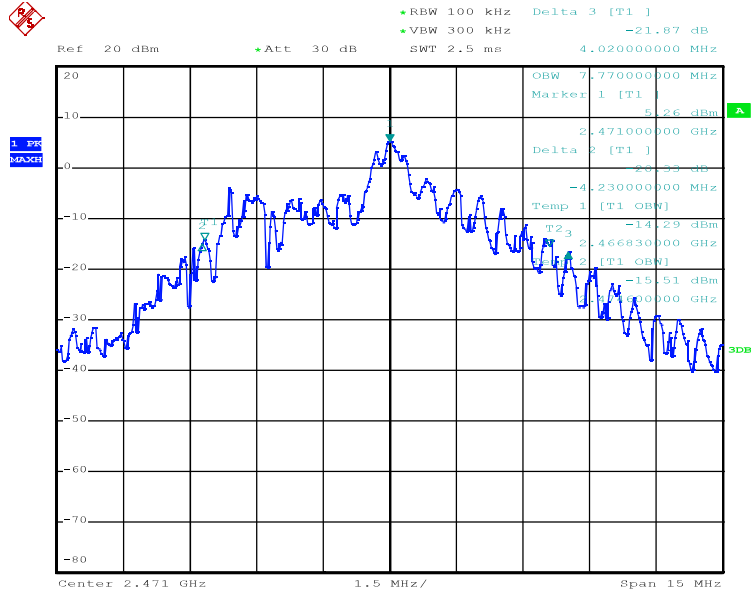

Appendix 1

Test Results

20dB Bandwidth

Tx frequency: 2471MHz

Date: 12.APR.2022 08:08:04

Tx frequency: 2475MHz

Date: 12.APR.2022 08:02:07

Tx frequency: 2479MHz

Date: 12.APR.2022 08:04:55

99% Bandwidth

Tx frequency: 2471MHz

Date: 12.APR.2022 08:08:04

Tx frequency: 2475MHz

Date: 12.APR.2022 08:02:07

Tx frequency: 2479MHz

Date: 12.APR.2022 08:04:55