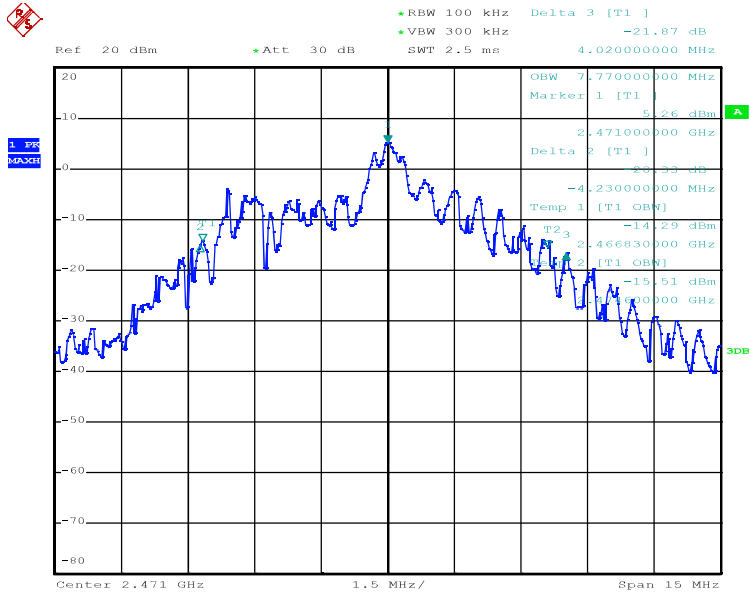

Appendix 1

Test Results

20dB Bandwidth

Tx frequency: 2471MHz

Date: 12.APR.2022 08:08:04

Tx frequency: 2475MHz

Date: 12.APR.2022 08:02:07

Tx frequency: 2479MHz

Date: 12.APR.2022 08:04:55

99% Bandwidth

Tx frequency: 2471MHz

Date: 12.APR.2022 08:08:04

Tx frequency: 2475MHz

Date: 12.APR.2022 08:02:07

Tx frequency: 2479MHz

Date: 12.APR.2022 08:04:55