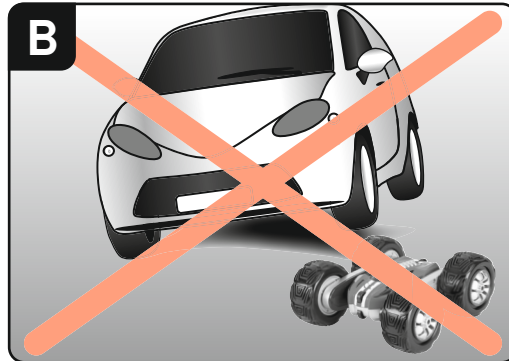

**M**

LED OFF = Charging  
 DEL OFF = En charge  
 LED OFF = Cargando

Green = Ready  
 Vert = Prêt  
 Verde = Listo

**1**

**6,4 V 900 mAh!**  
**5,76 Wh LiFePO<sub>4</sub>**  
\*\* #370162052X  
#370162105X