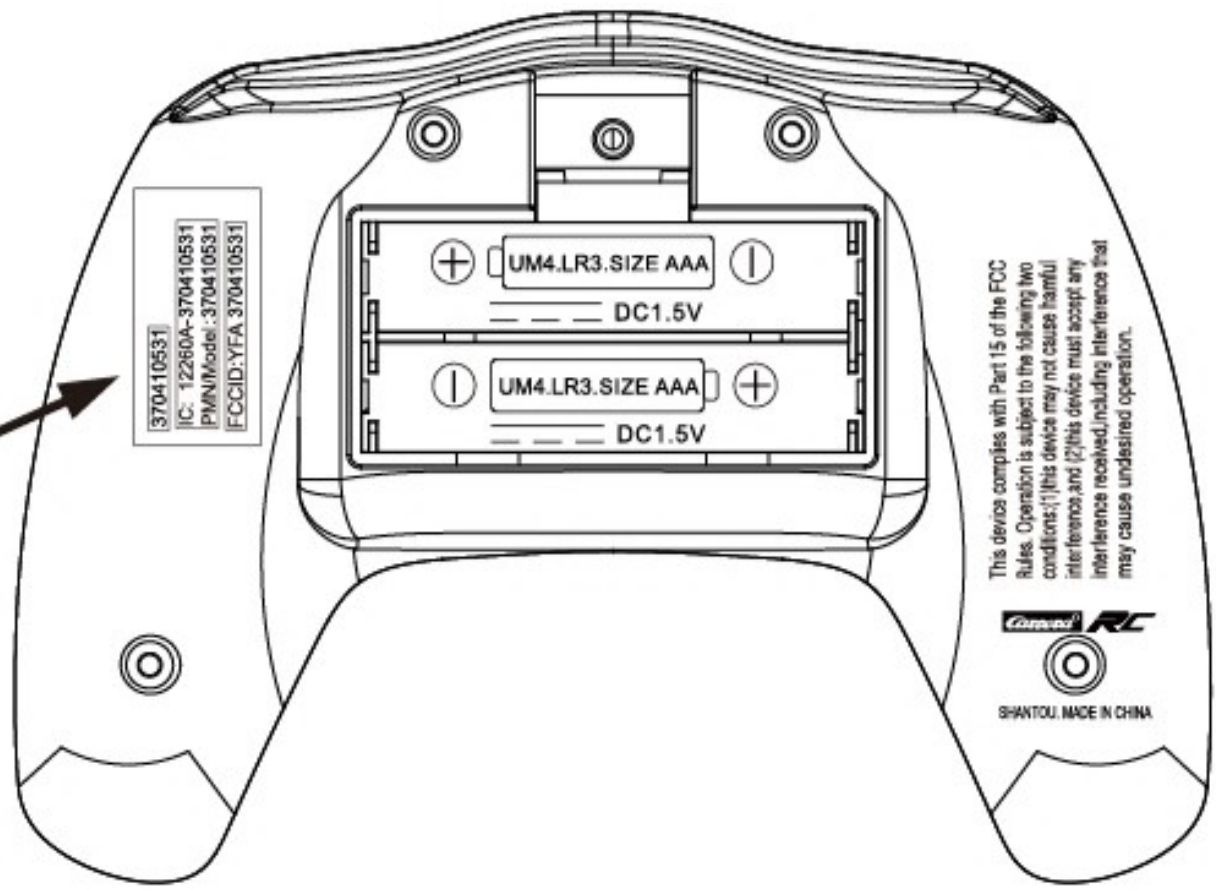

FCC ID: YFA370410531
IC: 12260A-370410531
PMN/HVIN: 370410531

产品编号
IC FCC贴纸

This device complies with Part 15 of the FCC Rules. Operation is subject to the following two conditions: (1) this device may not cause harmful interference, and (2) this device must accept any interference received, including interference that may cause undesired operation.