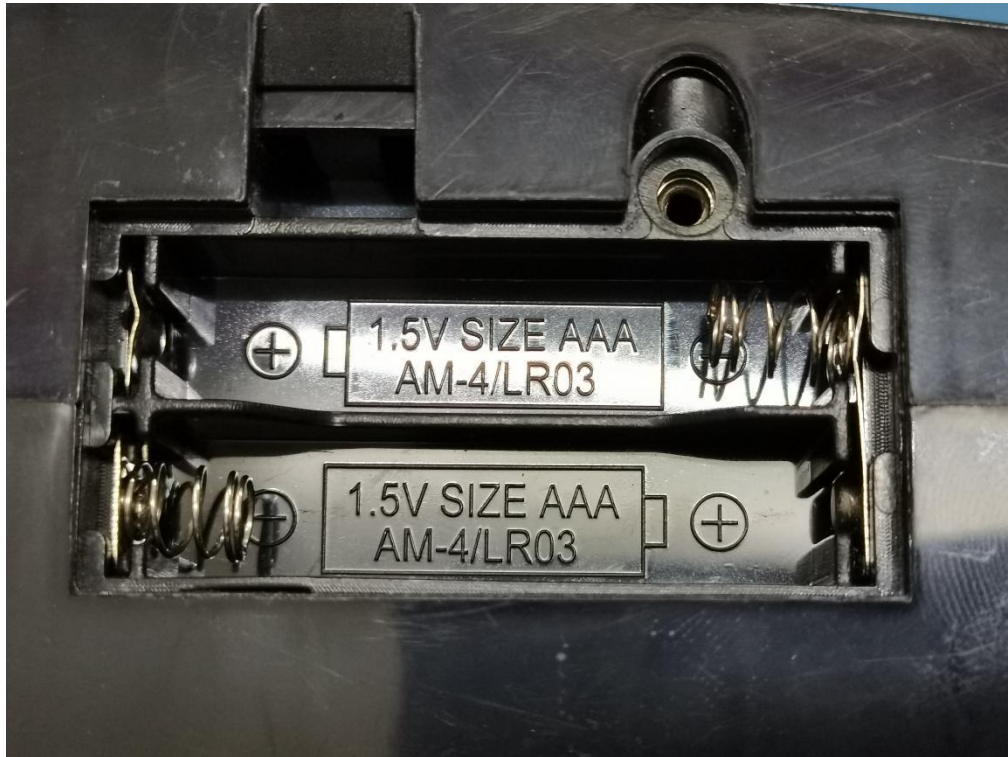

## EUT Internal Photos

FCC ID: YFA370410530  
IC ID: 12260A-370410530

Internal View

Internal View

Internal View

Internal View

Internal View

Internal View