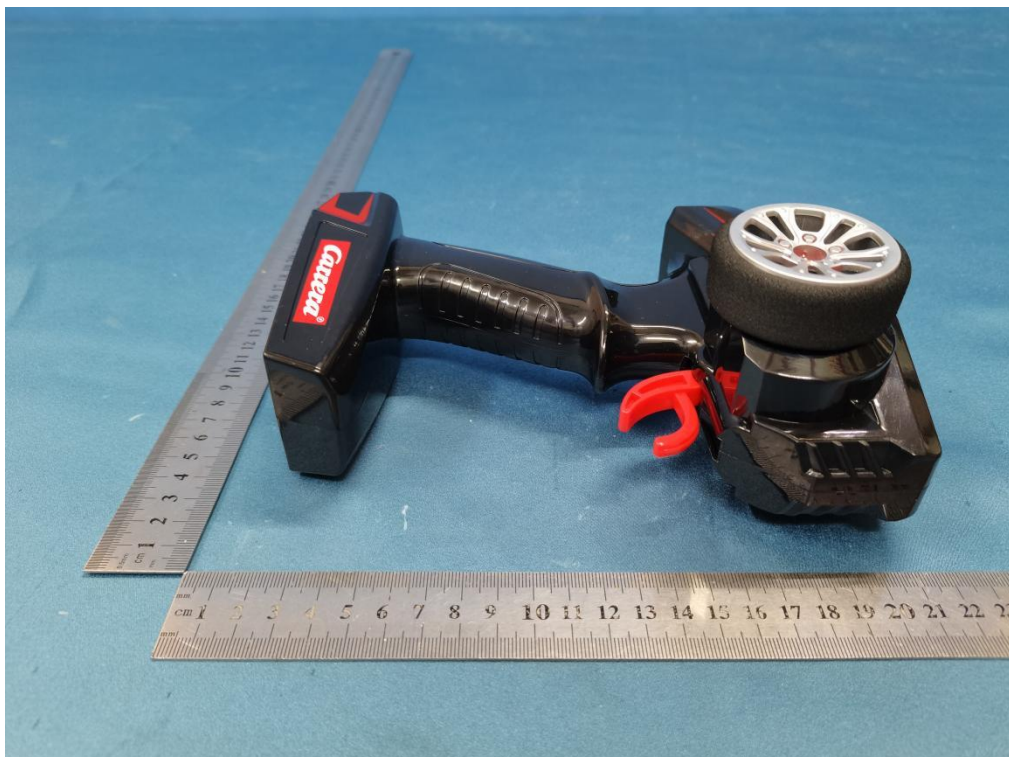

Appendix 3

EUT External Photos

FCC ID: YFA370410530
IC ID: 12260A-370410530

External View

External View

External View

External View

External View

External View