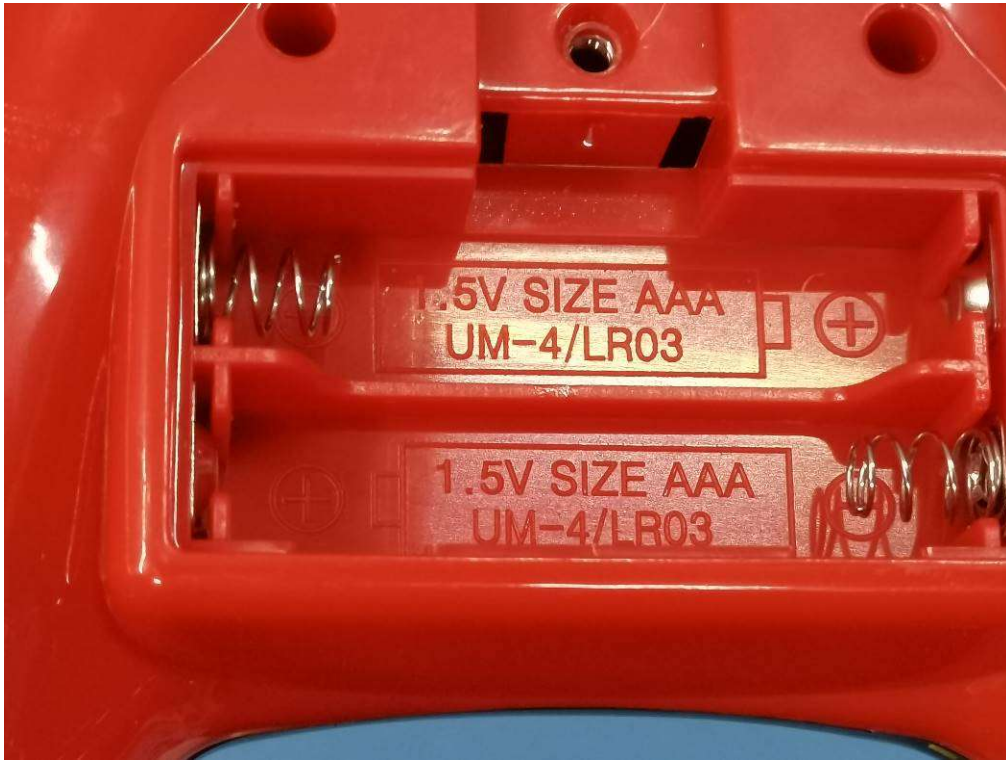

Appendix 4

EUT Internal Photos

FCC ID: YFA370410526
IC ID: 12260A-370410526

Internal View

Internal View

Internal View

Internal View