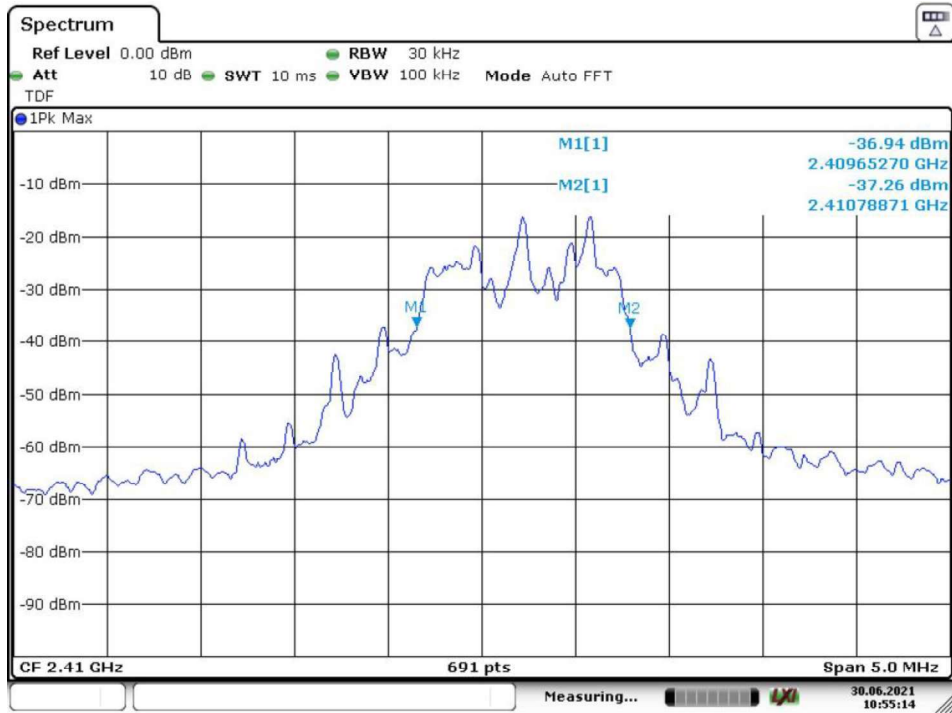

Appendix 1

Test Results

20dB Bandwidth

Tx frequency: 2410MHz

Date: 30. JUN.2021 10:55:15

Tx frequency: 2442MHz

Date: 30. JUN.2021 11:00:49

Tx frequency: 2473MHz

Date: 30 JUN 2021 10:58:06

99% Bandwidth

Tx frequency: 2410MHz

Tx frequency: 2442MHz

Tx frequency: 2473MHz