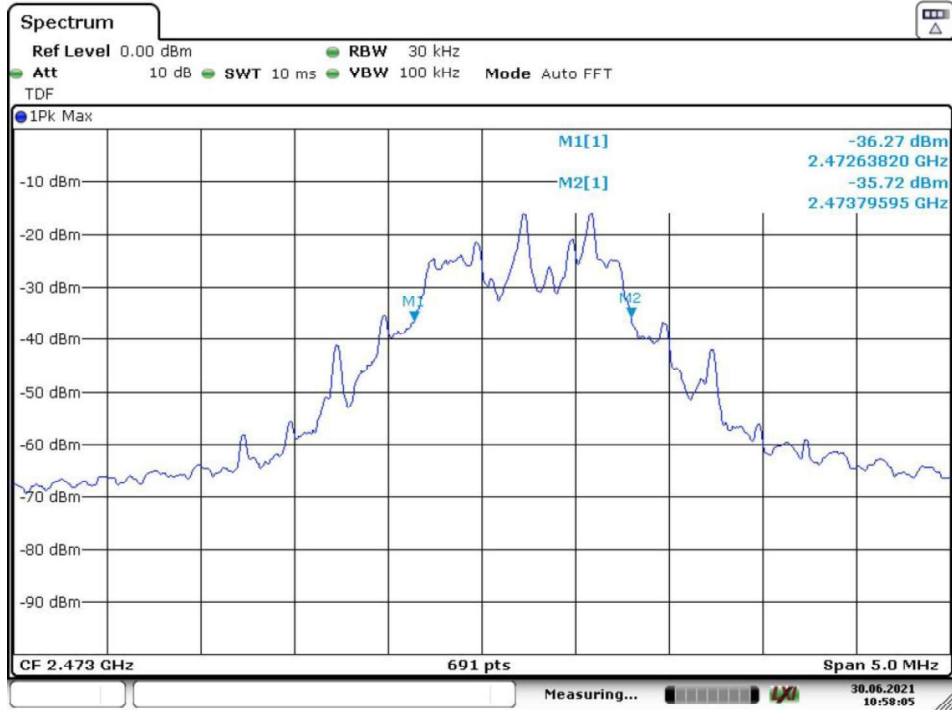

Appendix 1

Test Results

20dB Bandwidth

Tx frequency: 2410MHz

Date: 30. JUN.2021 10:55:15

Tx frequency: 2442MHz

Date: 30. JUN.2021 11:00:49

Tx frequency: 2473MHz

Date: 30 JUN 2021 10:58:06

99% Bandwidth

Tx frequency: 2410MHz

Tx frequency: 2442MHz

Tx frequency: 2473MHz