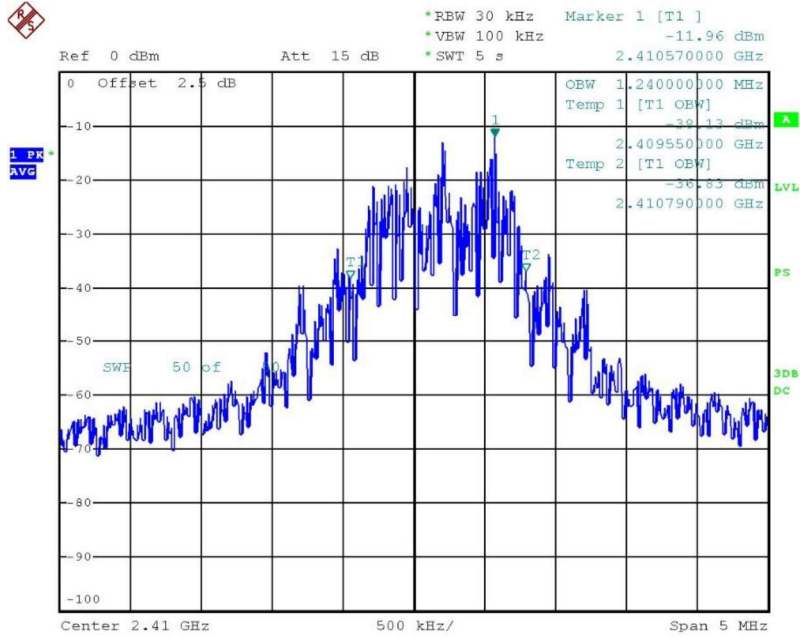

Appendix 1

Test Results

20dB Bandwidth

Tx frequency: 2410MHz

Date: 30. JUN.2021 10:55:15

Tx frequency: 2442MHz

Date: 30. JUN.2021 11:00:49

Tx frequency: 2473MHz

Date: 30 JUN 2021 10:58:06

99% Bandwidth

Tx frequency: 2410MHz

Tx frequency: 2442MHz

Tx frequency: 2473MHz