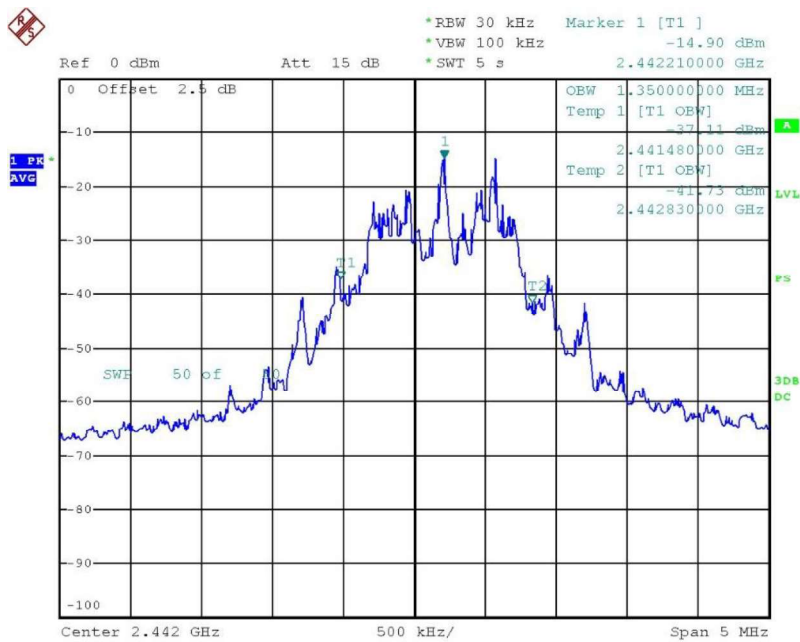

Appendix 1

Test Results

20dB Bandwidth

Tx frequency: 2410MHz

Date: 30. JUN.2021 10:55:15

Tx frequency: 2442MHz

Date: 30. JUN.2021 11:00:49

Tx frequency: 2473MHz

Date: 30 JUN 2021 10:58:06

99% Bandwidth

Tx frequency: 2410MHz

Tx frequency: 2442MHz

Tx frequency: 2473MHz