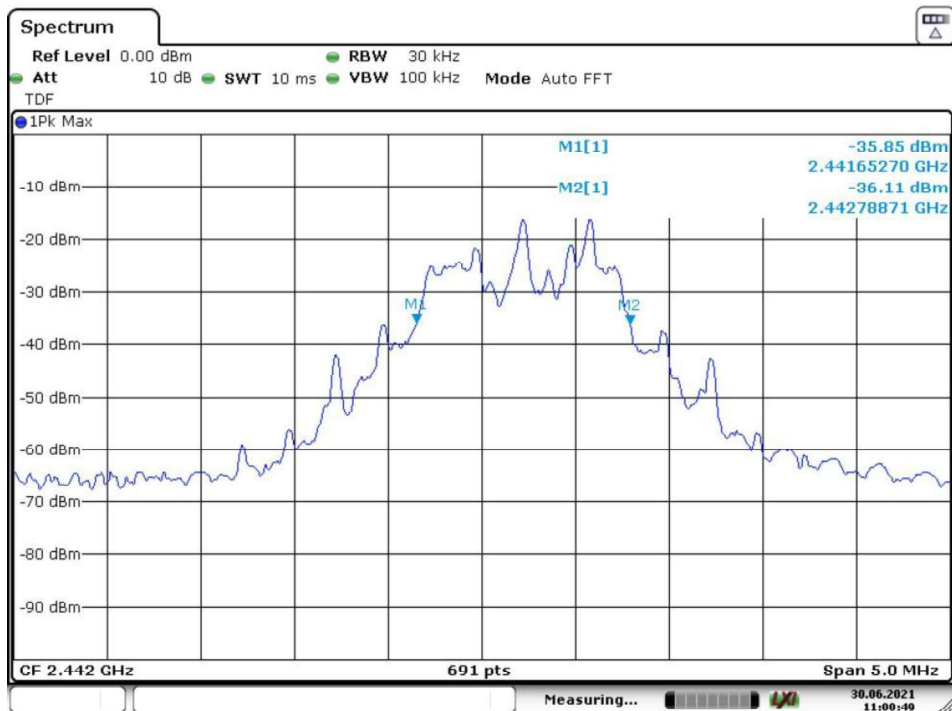

Appendix 1

Test Results

20dB Bandwidth

Tx frequency: 2410MHz

Date: 30. JUN.2021 10:55:15

Tx frequency: 2442MHz

Date: 30. JUN.2021 11:00:49

Tx frequency: 2473MHz

Date: 30 JUN 2021 10:58:06

99% Bandwidth

Tx frequency: 2410MHz

Tx frequency: 2442MHz

Tx frequency: 2473MHz