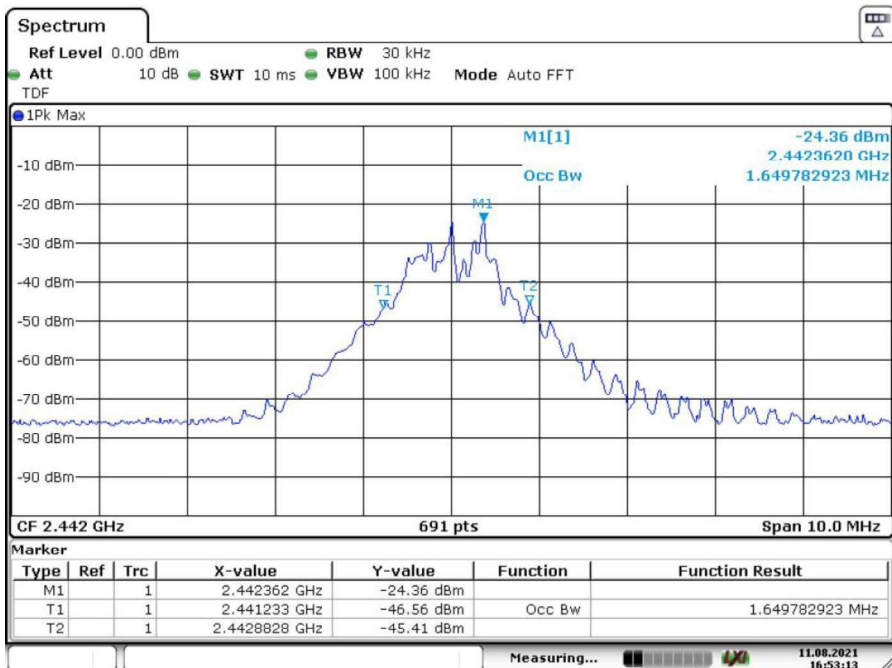

## Test Results

## 20dB Bandwidth

Tx frequency: 2410MHz

Date: 9.AUG.2021 16:37:57

Tx frequency: 2442MHz

Date: 9.AUG.2021 16:40:21

Tx frequency: 2473MHz

Date: 9.AUG.2021 16:41:40

# 99% Bandwidth

Tx frequency: 2410MHz

Date: 11.AUG.2021 16:51:35

Tx frequency: 2442MHz

Date: 11.AUG.2021 16:53:12

Tx frequency: 2473MHz

Date: 11.AUG.2021 16:54:33