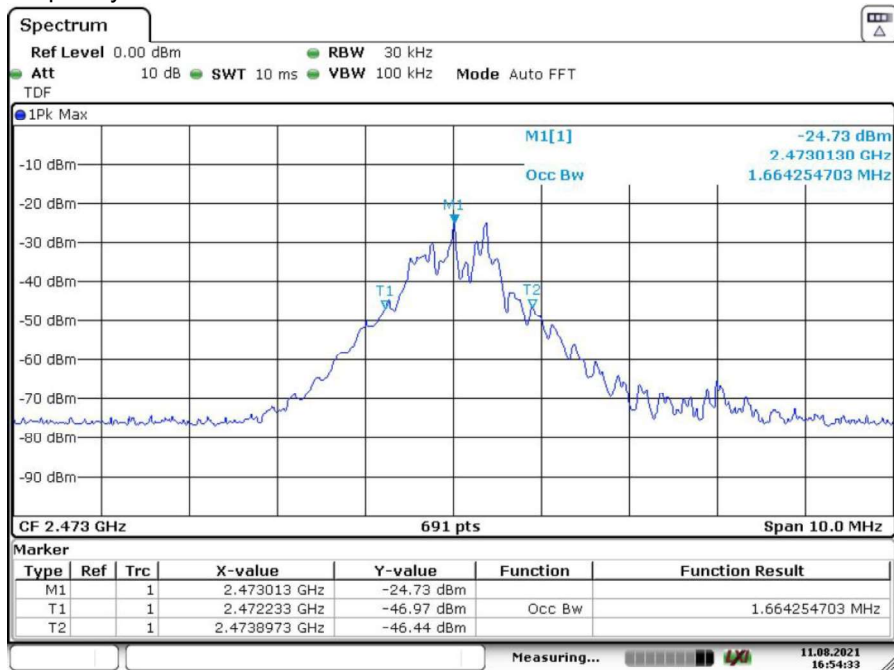

## 20dB Bandwidth

Tx frequency: 2410MHz

Date: 9.AUG.2021 16:37:57

Tx frequency: 2442MHz

Date: 9.AUG.2021 16:40:21

Tx frequency: 2473MHz

Date: 9.AUG.2021 16:41:40

# 99% Bandwidth

Tx frequency: 2410MHz

Date: 11.AUG.2021 16:51:35

Tx frequency: 2442MHz

Date: 11.AUG.2021 16:53:12

Tx frequency: 2473MHz

Date: 11.AUG.2021 16:54:33