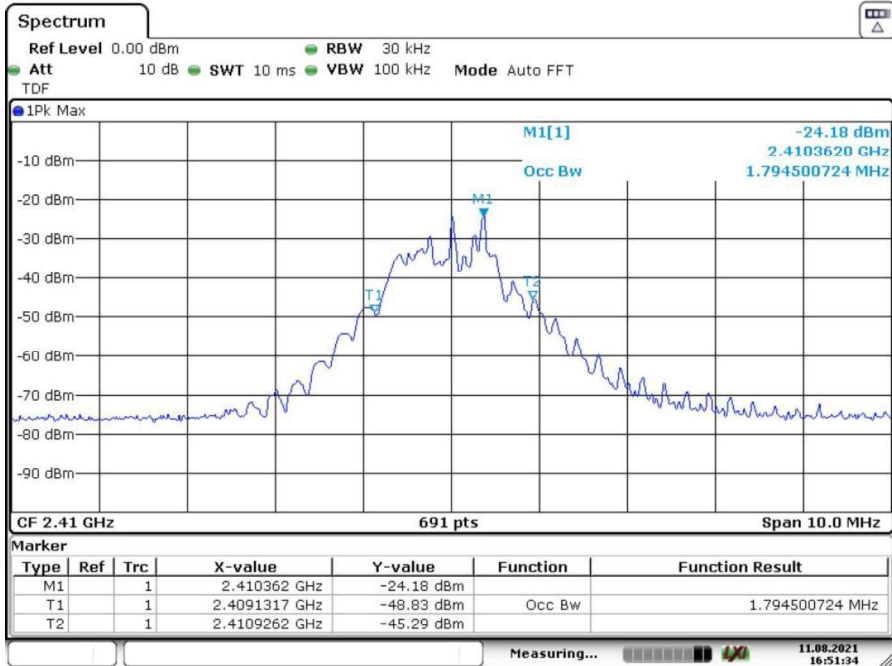

## Test Results

## 20dB Bandwidth

Tx frequency: 2410MHz

Date: 9.AUG.2021 16:37:57

Tx frequency: 2442MHz

Date: 9.AUG.2021 16:40:21

Tx frequency: 2473MHz

Date: 9.AUG.2021 16:41:40

# 99% Bandwidth

Tx frequency: 2410MHz

Date: 11.AUG.2021 16:51:35

Tx frequency: 2442MHz

Date: 11.AUG.2021 16:53:12

Tx frequency: 2473MHz

Date: 11.AUG.2021 16:54:33