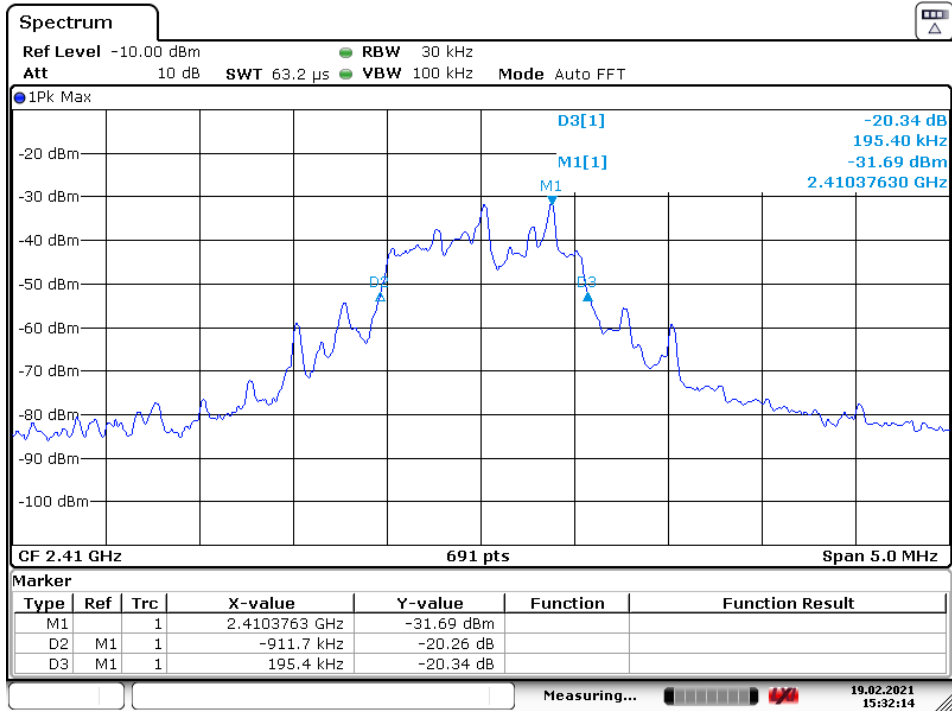

Appendix 1

Test Results

20dB Bandwidth

Tx frequency: 2410MHz

Date: 19.FEB.2021 15:32:14

Tx frequency: 2442MHz

Date: 19.FEB.2021 15:37:27

Tx frequency: 2473MHz

Date: 19.FEB.2021 15:32:14

99% Bandwidth

Tx frequency: 2410MHz

Date: 19.FEB.2021 15:27:14

Tx frequency: 2442MHz

Date: 19.FEB.2021 17:04:01

Tx frequency: 2473MHz

Date: 19.FEB.2021 17:05:40