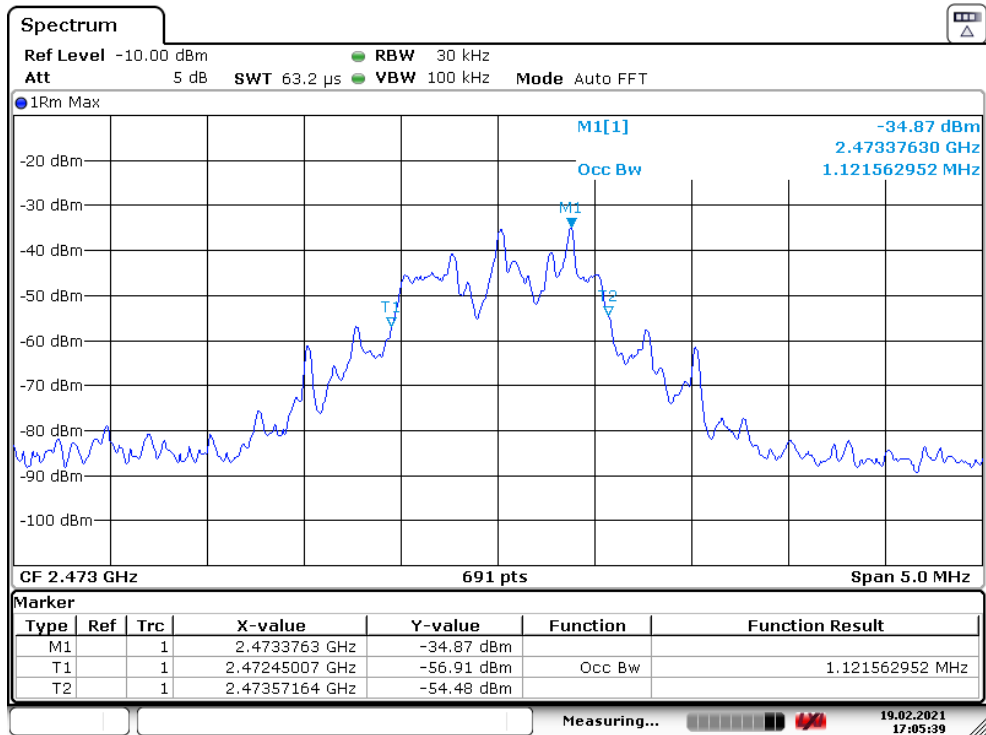

Appendix 1

Test Results

20dB Bandwidth

Tx frequency: 2410MHz

Date: 19.FEB.2021 15:32:14

Tx frequency: 2442MHz

Date: 19.FEB.2021 15:37:27

Tx frequency: 2473MHz

Date: 19.FEB.2021 15:32:14

99% Bandwidth

Tx frequency: 2410MHz

Date: 19.FEB.2021 15:27:14

Tx frequency: 2442MHz

Date: 19.FEB.2021 17:04:01

Tx frequency: 2473MHz

Date: 19.FEB.2021 17:05:40