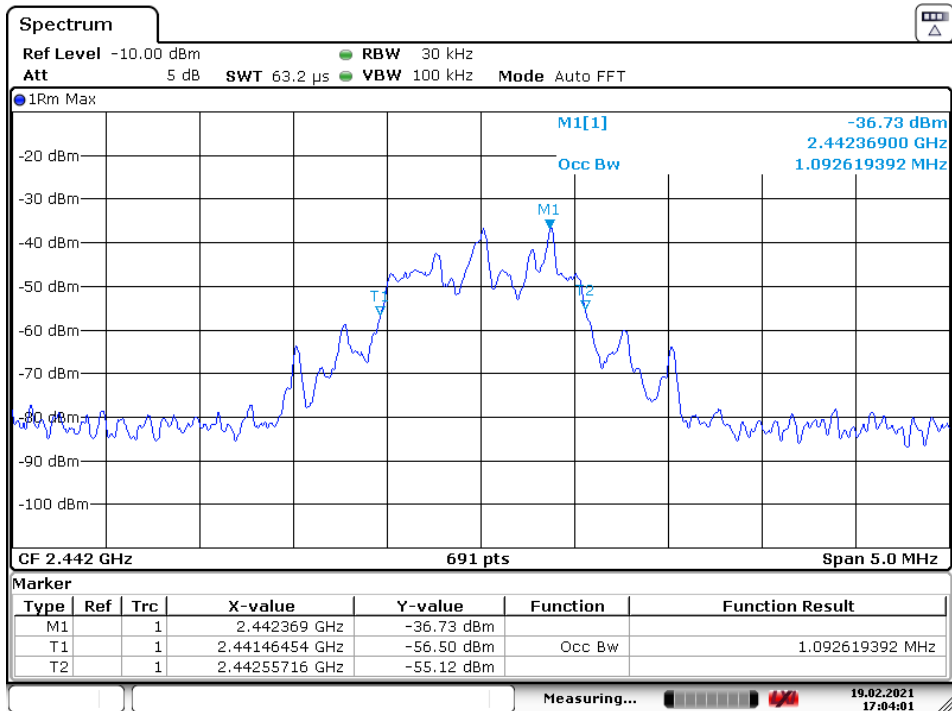

Appendix 1

Test Results

20dB Bandwidth

Tx frequency: 2410MHz

Date: 19.FEB.2021 15:32:14

Tx frequency: 2442MHz

Date: 19.FEB.2021 15:37:27

Tx frequency: 2473MHz

Date: 19.FEB.2021 15:32:14

99% Bandwidth

Tx frequency: 2410MHz

Date: 19.FEB.2021 15:27:14

Tx frequency: 2442MHz

Date: 19.FEB.2021 17:04:01

Tx frequency: 2473MHz

Date: 19.FEB.2021 17:05:40