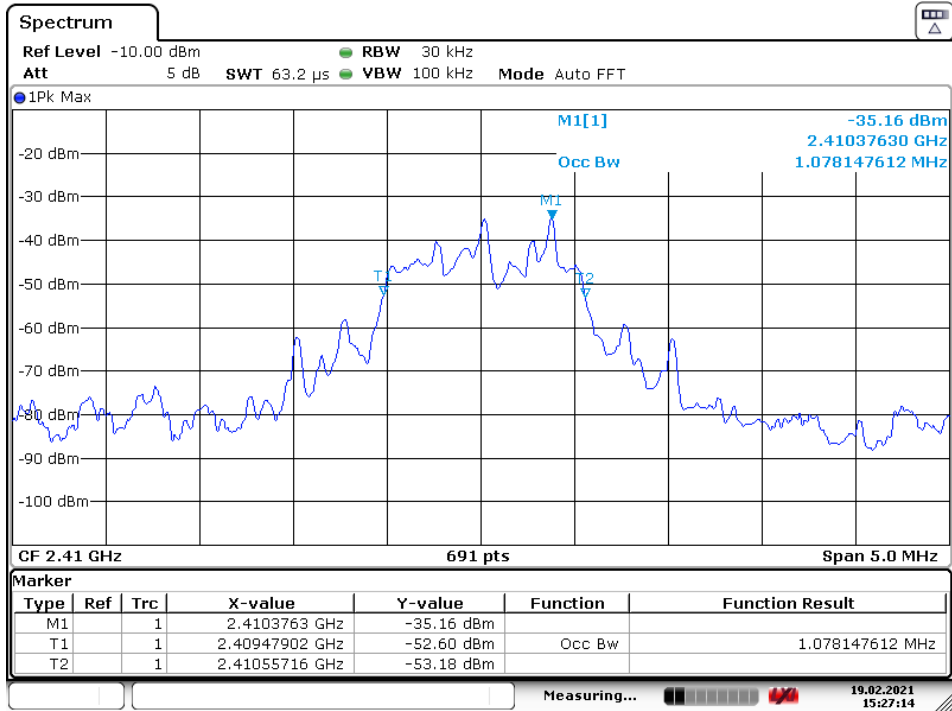

Appendix 1

Test Results

20dB Bandwidth

Tx frequency: 2410MHz

Date: 19.FEB.2021 15:32:14

Tx frequency: 2442MHz

Date: 19.FEB.2021 15:37:27

Tx frequency: 2473MHz

Date: 19.FEB.2021 15:32:14

99% Bandwidth

Tx frequency: 2410MHz

Date: 19.FEB.2021 15:27:14

Tx frequency: 2442MHz

Date: 19.FEB.2021 17:04:01

Tx frequency: 2473MHz

Date: 19.FEB.2021 17:05:40