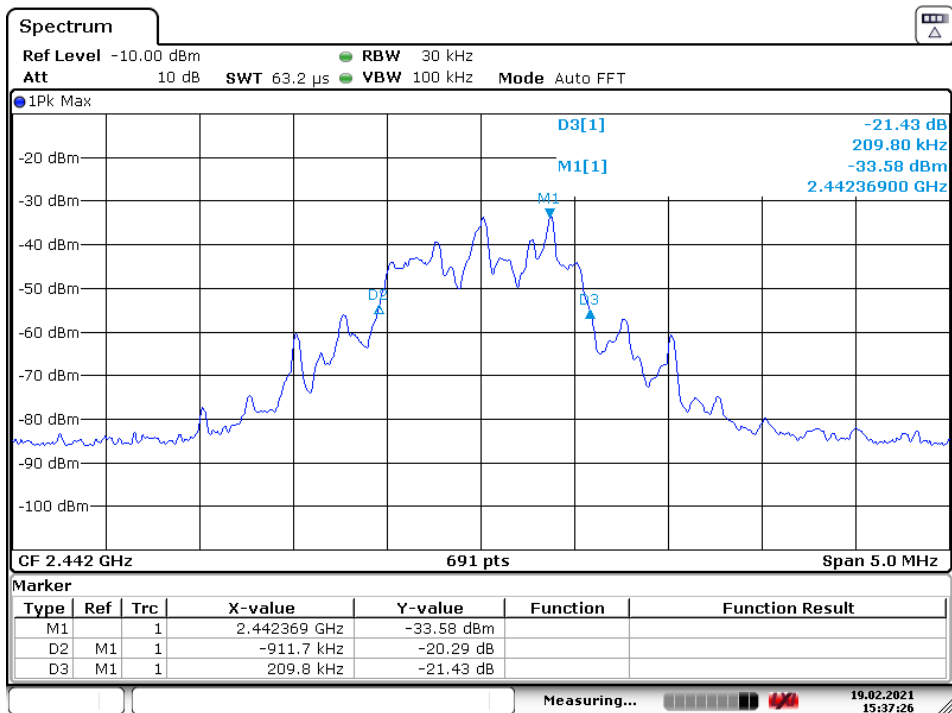

Appendix 1

Test Results

20dB Bandwidth

Tx frequency: 2410MHz

Date: 19.FEB.2021 15:32:14

Tx frequency: 2442MHz

Date: 19.FEB.2021 15:37:27

Tx frequency: 2473MHz

Date: 19.FEB.2021 15:32:14

99% Bandwidth

Tx frequency: 2410MHz

Date: 19.FEB.2021 15:27:14

Tx frequency: 2442MHz

Date: 19.FEB.2021 17:04:01

Tx frequency: 2473MHz

Date: 19.FEB.2021 17:05:40