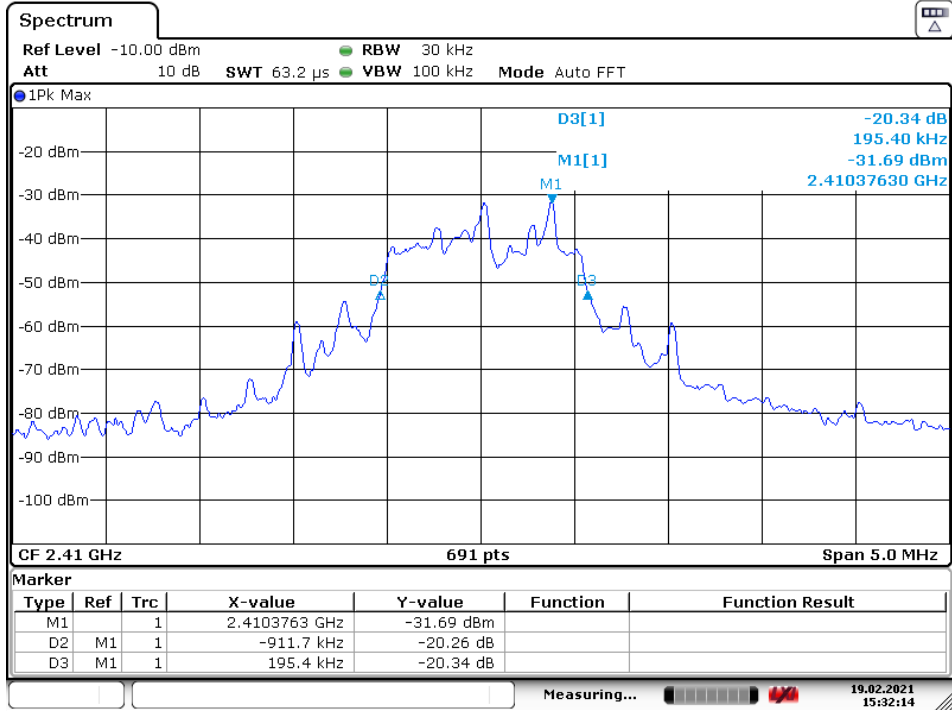

Appendix 1

Test Results

20dB Bandwidth

Tx frequency: 2410MHz

Date: 19.FEB.2021 15:32:14

Tx frequency: 2442MHz

Date: 19.FEB.2021 15:37:27

Tx frequency: 2473MHz

Date: 19.FEB.2021 15:32:14

99% Bandwidth

Tx frequency: 2410MHz

Date: 19.FEB.2021 15:27:14

Tx frequency: 2442MHz

Date: 19.FEB.2021 17:04:01

Tx frequency: 2473MHz

Date: 19.FEB.2021 17:05:40