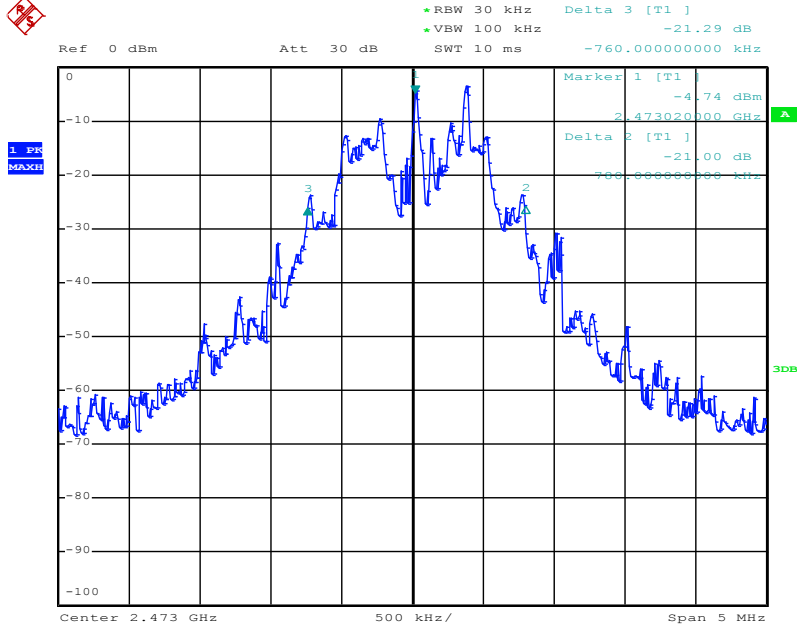

## Test Results

# 20dB Bandwidth

Tx frequency: 2410MHz

Date: 18.FEB.2021 15:00:13

Tx frequency: 2442MHz

Date: 18.FEB.2021 15:02:45

Tx frequency: 2473MHz

Date: 18.FEB.2021 15:14:11

# 99% Bandwidth

Tx frequency: 2410MHz

Tx frequency: 2442MHz

Tx frequency: 2473MHz