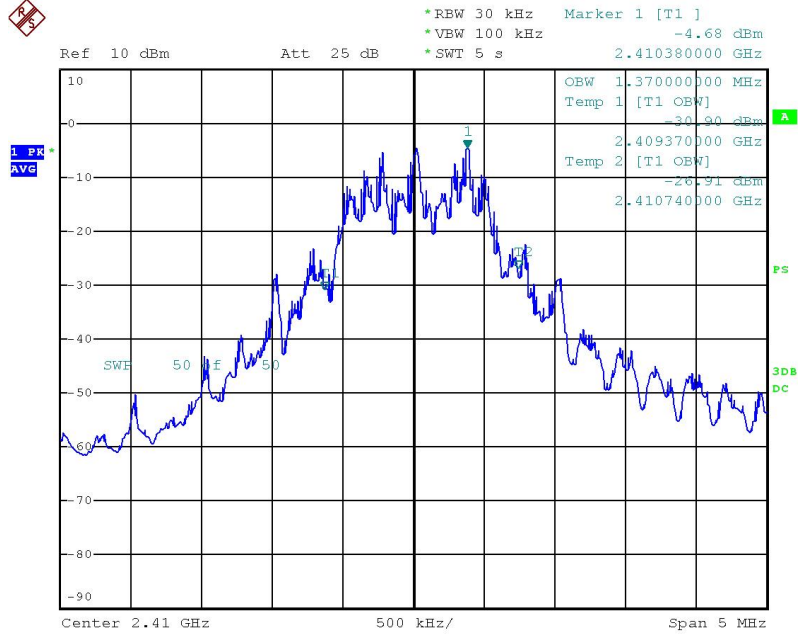

## Test Results

# 20dB Bandwidth

Tx frequency: 2410MHz

Date: 18.FEB.2021 15:00:13

Tx frequency: 2442MHz

Date: 18.FEB.2021 15:02:45

Tx frequency: 2473MHz

Date: 18.FEB.2021 15:14:11

# 99% Bandwidth

Tx frequency: 2410MHz

Tx frequency: 2442MHz

Tx frequency: 2473MHz