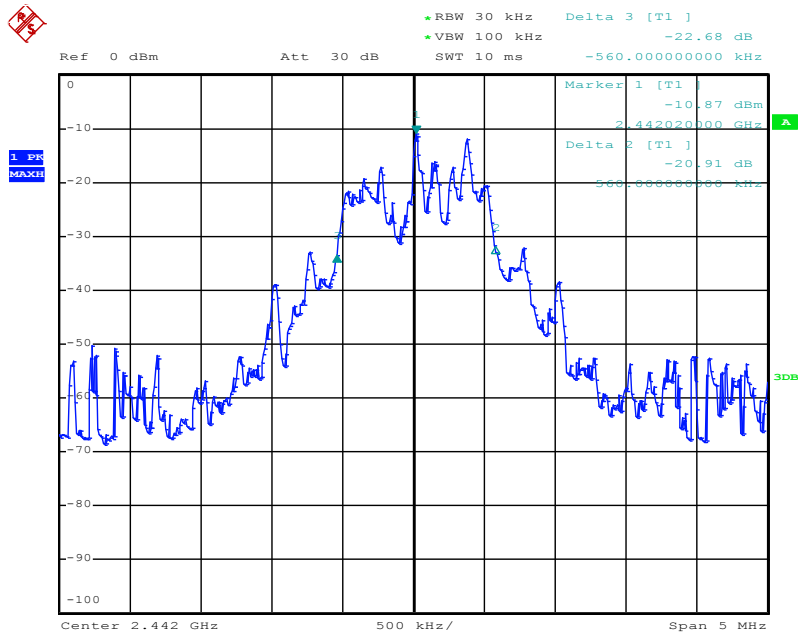

## Test Results

# 20dB Bandwidth

Tx frequency: 2410MHz

Date: 18.FEB.2021 15:00:13

Tx frequency: 2442MHz

Date: 18.FEB.2021 15:02:45

Tx frequency: 2473MHz

Date: 18.FEB.2021 15:14:11

# 99% Bandwidth

Tx frequency: 2410MHz

Tx frequency: 2442MHz

Tx frequency: 2473MHz