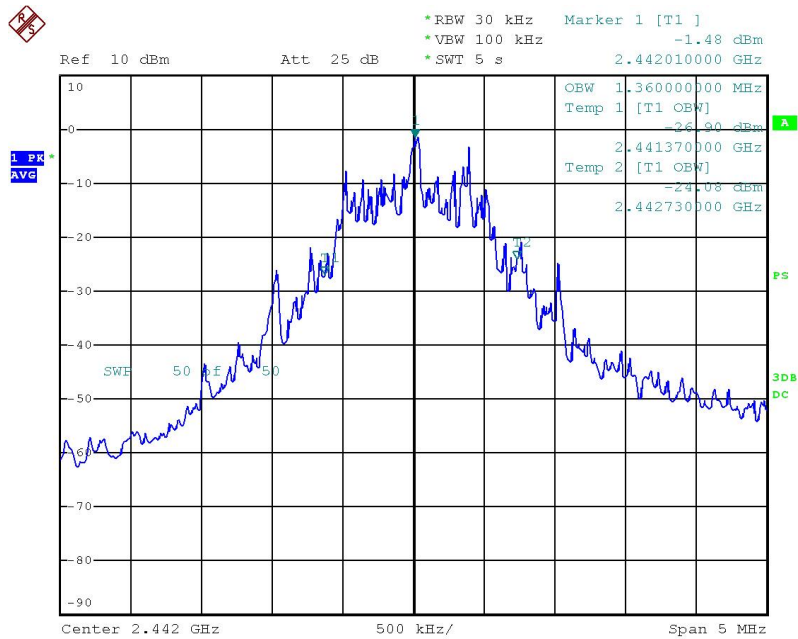

## Test Results

# 20dB Bandwidth

Tx frequency: 2410MHz

Date: 18.FEB.2021 15:00:13

Tx frequency: 2442MHz

Date: 18.FEB.2021 15:02:45

Tx frequency: 2473MHz

Date: 18.FEB.2021 15:14:11

# 99% Bandwidth

Tx frequency: 2410MHz

Tx frequency: 2442MHz

Tx frequency: 2473MHz