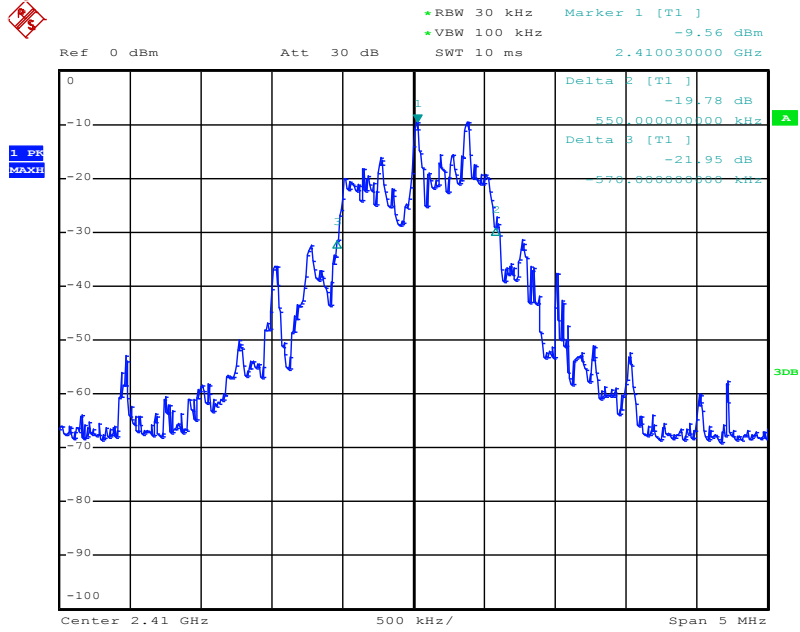

## Test Results

# 20dB Bandwidth

Tx frequency: 2410MHz

Date: 18.FEB.2021 15:00:13

Tx frequency: 2442MHz

Date: 18.FEB.2021 15:02:45

Tx frequency: 2473MHz

Date: 18.FEB.2021 15:14:11

# 99% Bandwidth

Tx frequency: 2410MHz

Tx frequency: 2442MHz

Tx frequency: 2473MHz