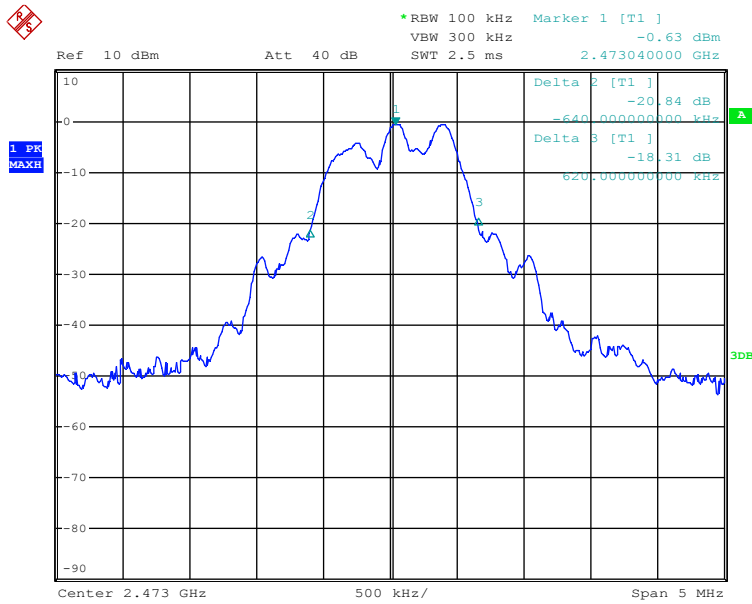

Appendix 1

Test Results

20dB Bandwidth

Tx frequency: 2410MHz

Date: 2.JAN.2020 15:32:50

Tx frequency: 2442MHz

Date: 2.JAN.2020 16:43:26

Tx frequency: 2473MHz