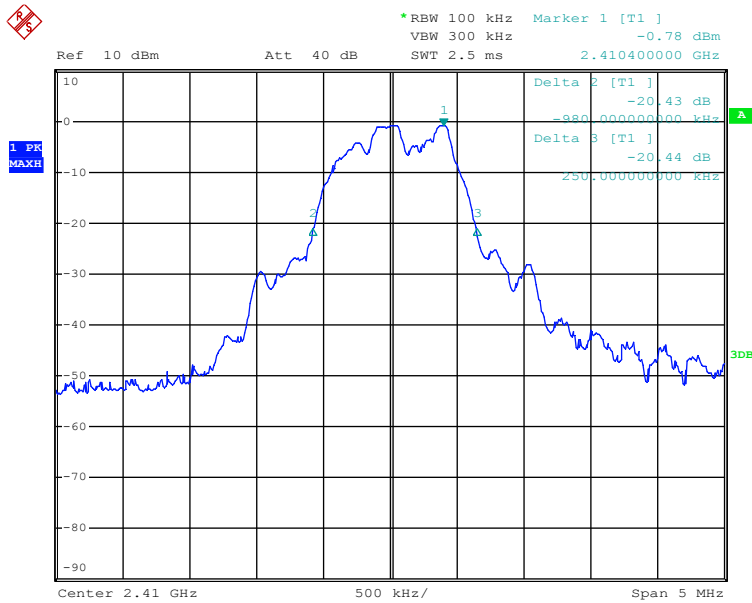

Appendix 1

Test Results

20dB Bandwidth

Tx frequency: 2410MHz

Date: 2.JAN.2020 15:32:50

Tx frequency: 2442MHz

Date: 2.JAN.2020 16:43:26

Tx frequency: 2473MHz