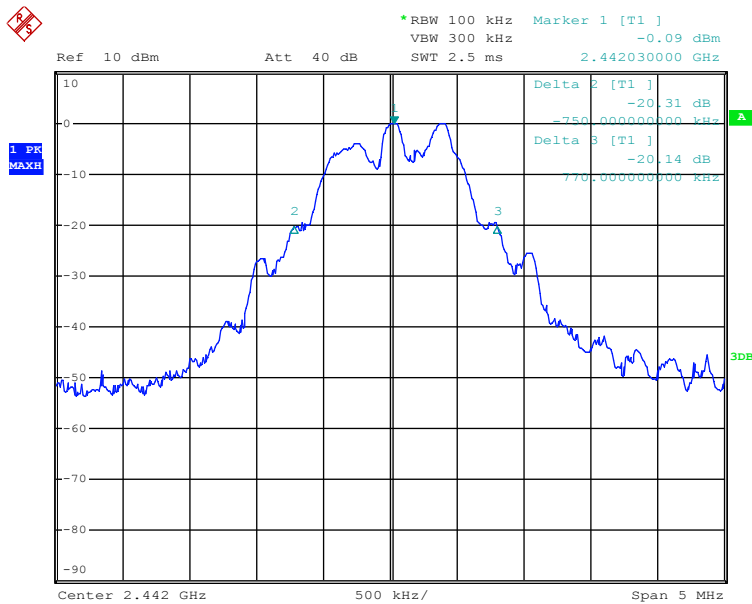

Appendix 1

Test Results

20dB Bandwidth

Tx frequency: 2410MHz

Date: 2.JAN.2020 15:32:50

Tx frequency: 2442MHz

Date: 2.JAN.2020 16:43:26

Tx frequency: 2473MHz