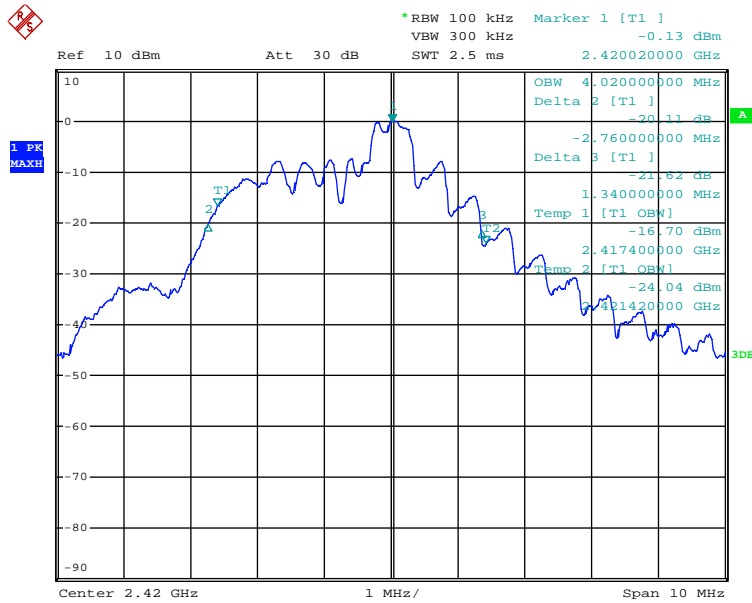

## Test Results

## 20dB & 99% Bandwidth

Tx frequency: 2420MHz

Date: 16.MAY.2019 12:27:17

Tx frequency: 2440MHz

Date: 16.MAY.2019 12:31:15

Tx frequency: 2462MHz

Date: 16.MAY.2019 12:46:51