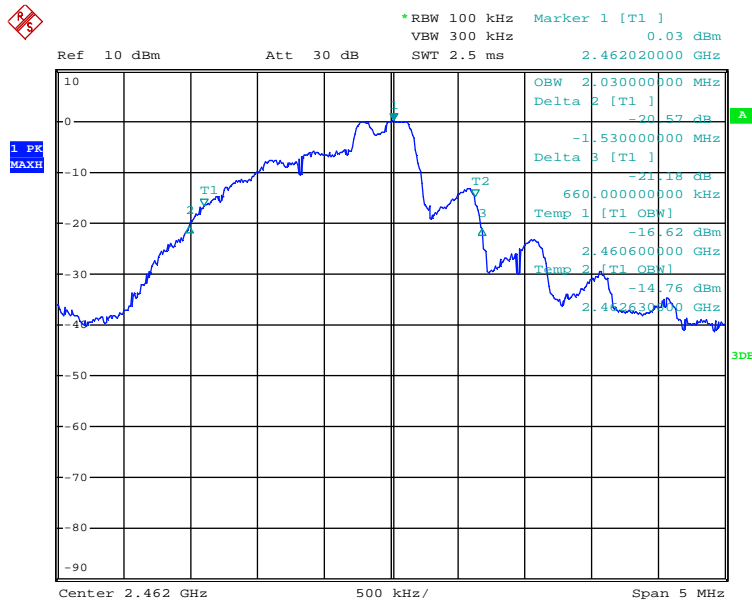

## Test Results

## 20dB & 99% Bandwidth

Tx frequency: 2420MHz

Date: 16.MAY.2019 12:27:17

Tx frequency: 2440MHz

Date: 16.MAY.2019 12:31:15

Tx frequency: 2462MHz

Date: 16.MAY.2019 12:46:51