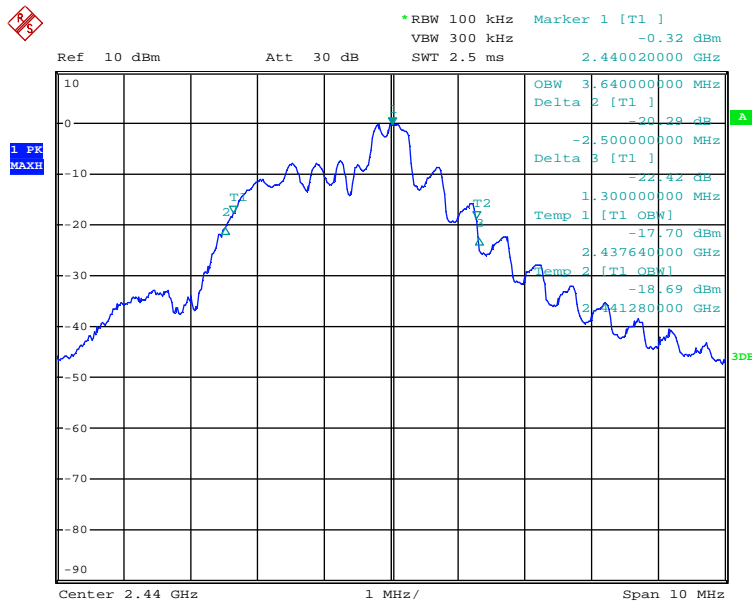

## Test Results

## 20dB & 99% Bandwidth

Tx frequency: 2420MHz

Date: 16.MAY.2019 12:27:17

Tx frequency: 2440MHz

Date: 16.MAY.2019 12:31:15

Tx frequency: 2462MHz

Date: 16.MAY.2019 12:46:51