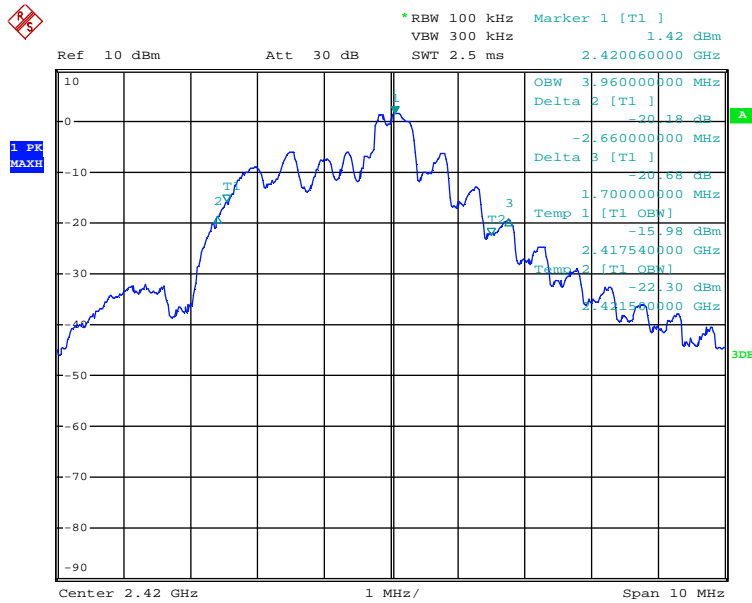

Appendix 1

Test Results

20dB Bandwidth

Tx frequency: 2420MHz

Date: 17.MAY.2019 11:23:22

Tx frequency: 2440MHz

Date: 17.MAY.2019 11:36:55

Tx frequency: 2462MHz