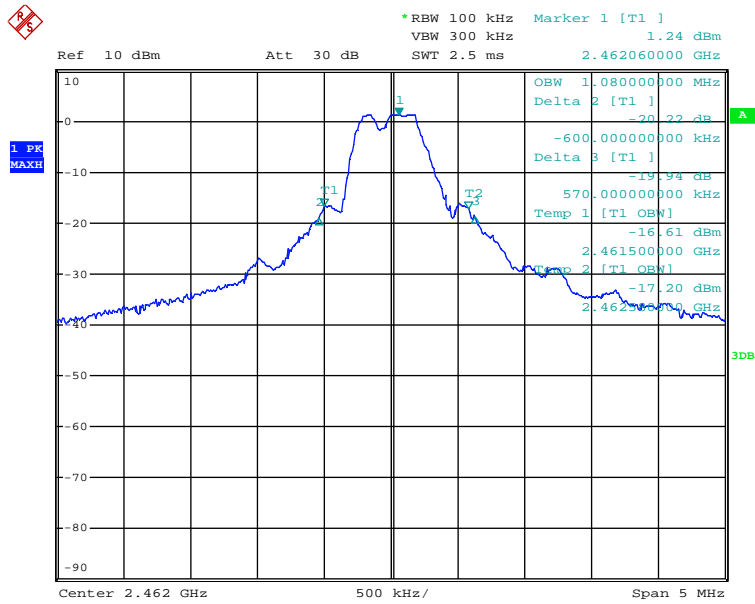

Appendix 1

Test Results

20dB Bandwidth

Tx frequency: 2420MHz

Date: 17.MAY.2019 11:23:22

Tx frequency: 2440MHz

Date: 17.MAY.2019 11:36:55

Tx frequency: 2462MHz