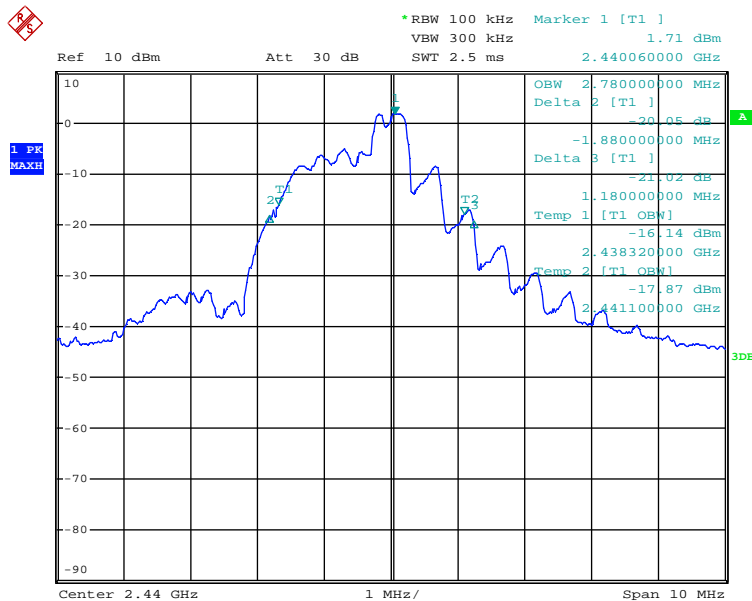

Appendix 1

Test Results

20dB Bandwidth

Tx frequency: 2420MHz

Date: 17.MAY.2019 11:23:22

Tx frequency: 2440MHz

Date: 17.MAY.2019 11:36:55

Tx frequency: 2462MHz