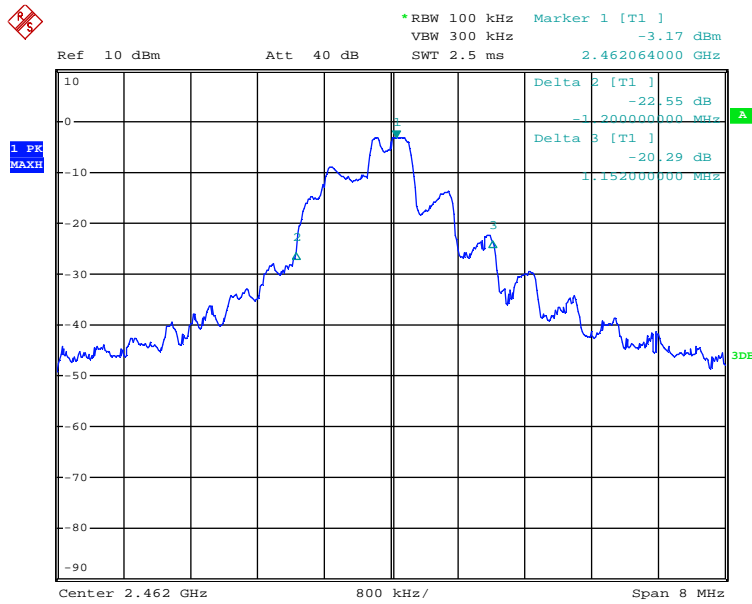

Appendix 1

Test Results

20dB Bandwidth

Tx frequency: 2420MHz

Date: 9.MAY.2019 17:25:42

Tx frequency: 2440MHz

Date: 9.MAY.2019 18:06:59

Tx frequency: 2462MHz

Date: 9.MAY.2019 18:20:22

99% Bandwidth

Tx frequency: 2420MHz

Date: 9.MAY.2019 17:29:44

Tx frequency: 2440MHz

Date: 9.MAY.2019 18:01:34

Tx frequency: 2462MHz

Date: 9.MAY.2019 18:23:31