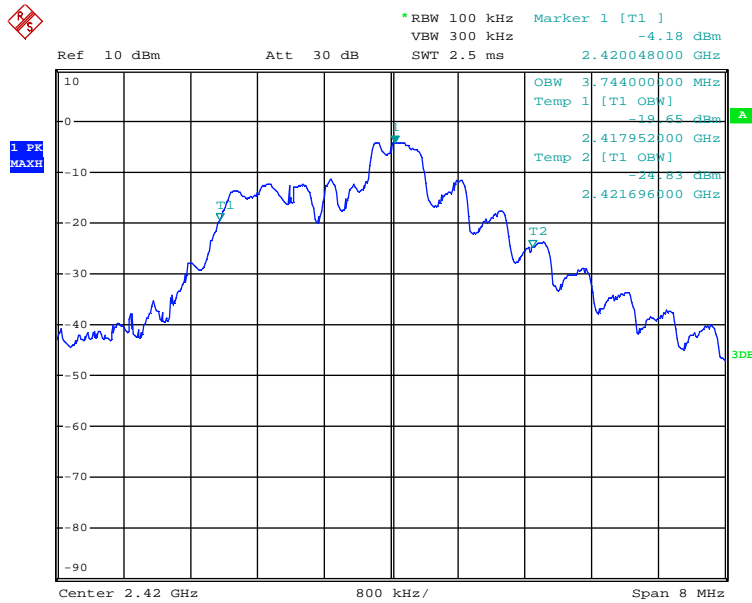

Appendix 1

Test Results

20dB Bandwidth

Tx frequency: 2420MHz

Date: 9.MAY.2019 17:25:42

Tx frequency: 2440MHz

Date: 9.MAY.2019 18:06:59

Tx frequency: 2462MHz

Date: 9.MAY.2019 18:20:22

99% Bandwidth

Tx frequency: 2420MHz

Date: 9.MAY.2019 17:29:44

Tx frequency: 2440MHz

Date: 9.MAY.2019 18:01:34

Tx frequency: 2462MHz

Date: 9.MAY.2019 18:23:31