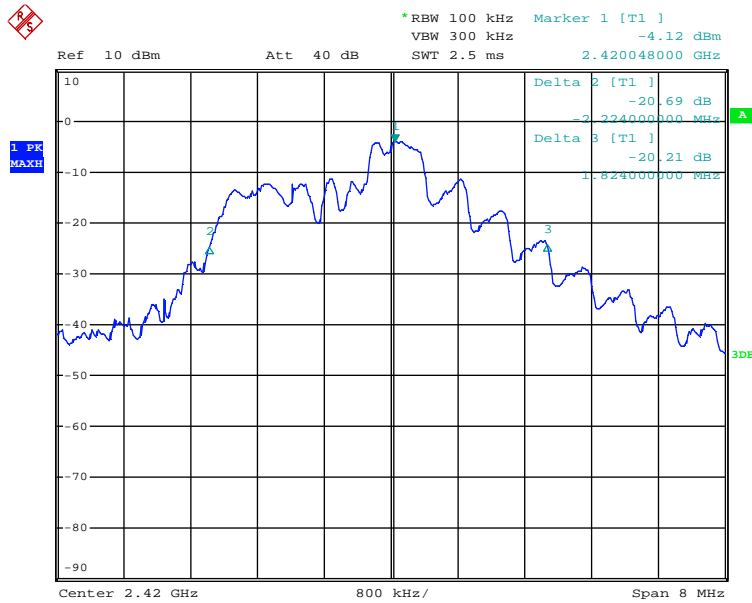

Appendix 1

Test Results

20dB Bandwidth

Tx frequency: 2420MHz

Date: 9.MAY.2019 17:25:42

Tx frequency: 2440MHz

Date: 9.MAY.2019 18:06:59

Tx frequency: 2462MHz

Date: 9.MAY.2019 18:20:22

99% Bandwidth

Tx frequency: 2420MHz

Date: 9.MAY.2019 17:29:44

Tx frequency: 2440MHz

Date: 9.MAY.2019 18:01:34

Tx frequency: 2462MHz

Date: 9.MAY.2019 18:23:31