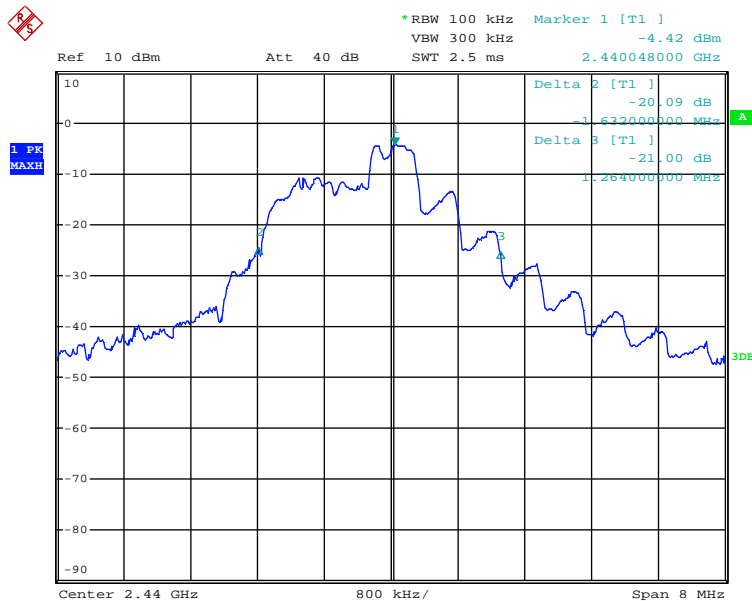

Appendix 1

Test Results

20dB Bandwidth

Tx frequency: 2420MHz

Date: 9.MAY.2019 17:25:42

Tx frequency: 2440MHz

Date: 9.MAY.2019 18:06:59

Tx frequency: 2462MHz

Date: 9.MAY.2019 18:20:22

99% Bandwidth

Tx frequency: 2420MHz

Date: 9.MAY.2019 17:29:44

Tx frequency: 2440MHz

Date: 9.MAY.2019 18:01:34

Tx frequency: 2462MHz

Date: 9.MAY.2019 18:23:31