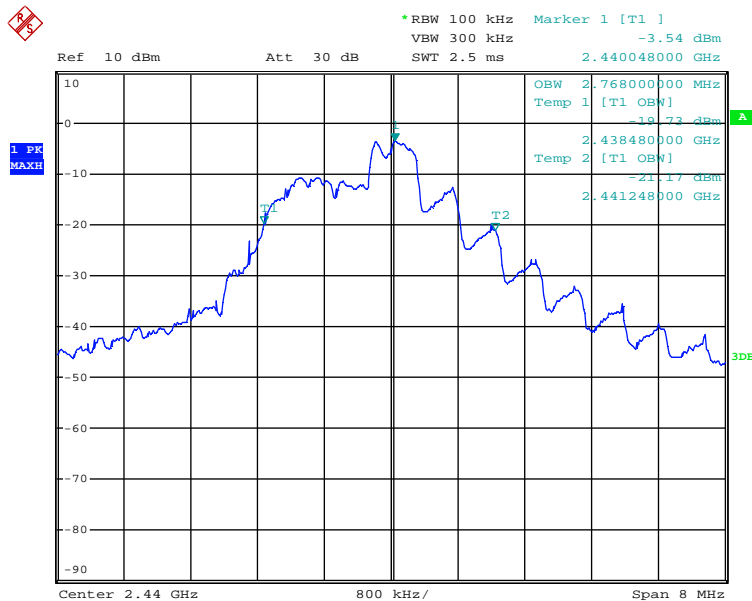

Appendix 1

Test Results

20dB Bandwidth

Tx frequency: 2420MHz

Date: 9.MAY.2019 17:25:42

Tx frequency: 2440MHz

Date: 9.MAY.2019 18:06:59

Tx frequency: 2462MHz

Date: 9.MAY.2019 18:20:22

99% Bandwidth

Tx frequency: 2420MHz

Date: 9.MAY.2019 17:29:44

Tx frequency: 2440MHz

Date: 9.MAY.2019 18:01:34

Tx frequency: 2462MHz

Date: 9.MAY.2019 18:23:31