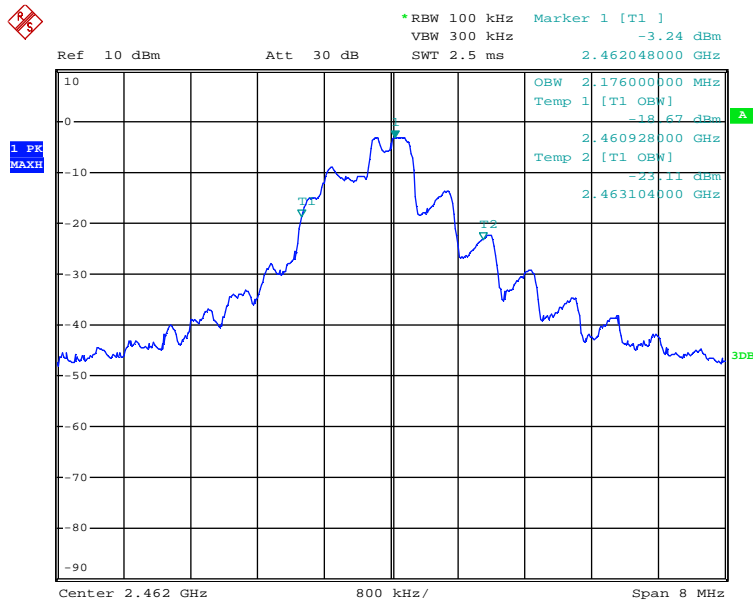

Appendix 1

Test Results

20dB Bandwidth

Tx frequency: 2420MHz

Date: 9.MAY.2019 17:25:42

Tx frequency: 2440MHz

Date: 9.MAY.2019 18:06:59

Tx frequency: 2462MHz

Date: 9.MAY.2019 18:20:22

99% Bandwidth

Tx frequency: 2420MHz

Date: 9.MAY.2019 17:29:44

Tx frequency: 2440MHz

Date: 9.MAY.2019 18:01:34

Tx frequency: 2462MHz

Date: 9.MAY.2019 18:23:31