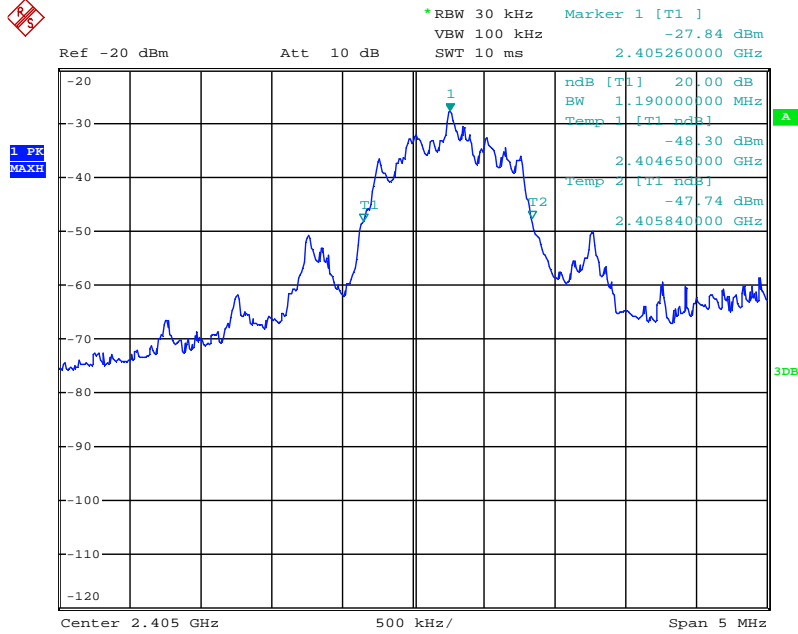

Appendix 1

Test Results

20dB Bandwidth

Tx frequency: 2405MHz

Date: 19.DEC.2018 09:53:07

Tx frequency: 2442MHz

Date: 19.DEC.2018 09:55:32

Tx frequency: 2475MHz

Date: 19.DEC.2018 09:56:13

99% Bandwidth

Tx frequency: 2405MHz

Date: 19.DEC.2018 09:53:55

Tx frequency: 2442MHz

Date: 19.DEC.2018 09:54:51

Tx frequency: 2475MHz

Date: 19.DEC.2018 09:56:42