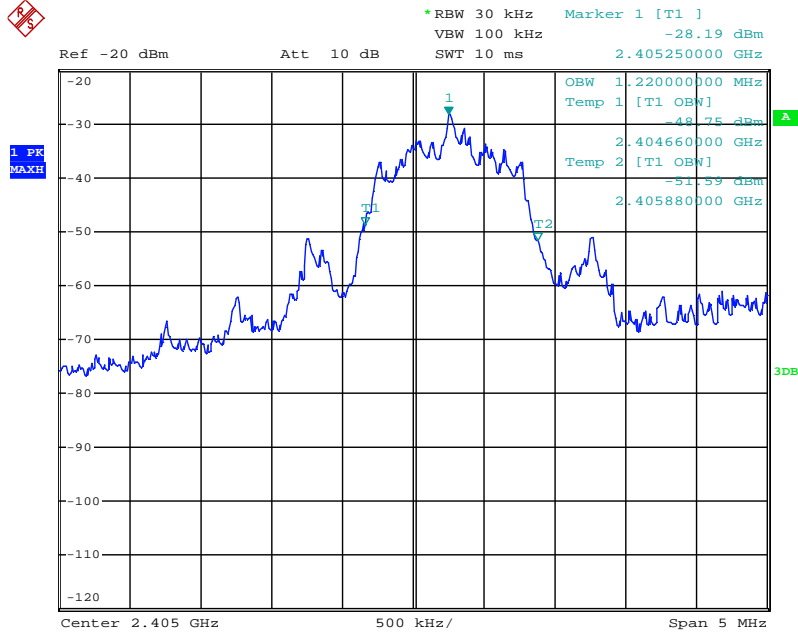

Appendix 1

Test Results

20dB Bandwidth

Tx frequency: 2405MHz

Date: 19.DEC.2018 09:53:07

Tx frequency: 2442MHz

Date: 19.DEC.2018 09:55:32

Tx frequency: 2475MHz

Date: 19.DEC.2018 09:56:13

99% Bandwidth

Tx frequency: 2405MHz

Date: 19.DEC.2018 09:53:55

Tx frequency: 2442MHz

Date: 19.DEC.2018 09:54:51

Tx frequency: 2475MHz

Date: 19.DEC.2018 09:56:42