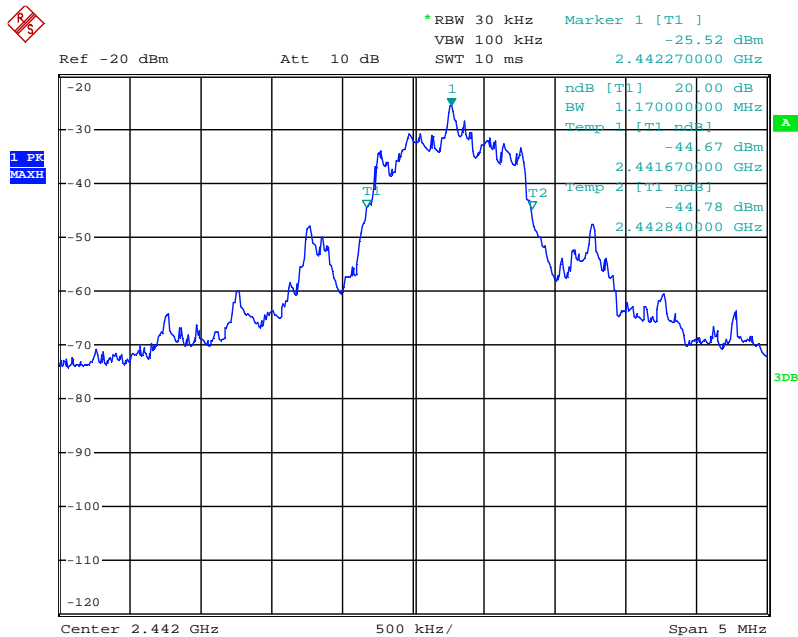

Appendix 1

Test Results

20dB Bandwidth

Tx frequency: 2405MHz

Date: 19.DEC.2018 09:53:07

Tx frequency: 2442MHz

Date: 19.DEC.2018 09:55:32

Tx frequency: 2475MHz

Date: 19.DEC.2018 09:56:13

99% Bandwidth

Tx frequency: 2405MHz

Date: 19.DEC.2018 09:53:55

Tx frequency: 2442MHz

Date: 19.DEC.2018 09:54:51

Tx frequency: 2475MHz

Date: 19.DEC.2018 09:56:42