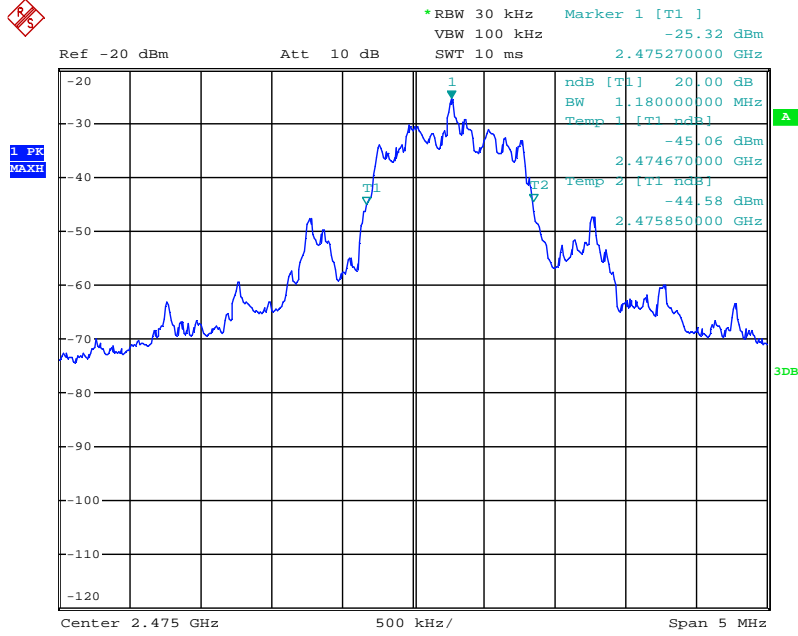

Appendix 1

Test Results

20dB Bandwidth

Tx frequency: 2405MHz

Date: 19.DEC.2018 09:53:07

Tx frequency: 2442MHz

Date: 19.DEC.2018 09:55:32

Tx frequency: 2475MHz

Date: 19.DEC.2018 09:56:13

99% Bandwidth

Tx frequency: 2405MHz

Date: 19.DEC.2018 09:53:55

Tx frequency: 2442MHz

Date: 19.DEC.2018 09:54:51

Tx frequency: 2475MHz

Date: 19.DEC.2018 09:56:42