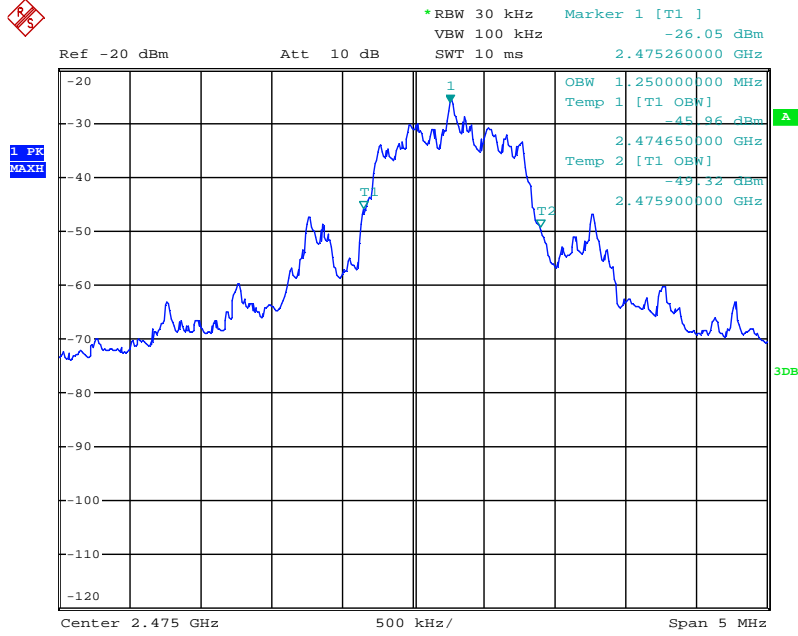

Appendix 1

Test Results

20dB Bandwidth

Tx frequency: 2405MHz

Date: 19.DEC.2018 09:53:07

Tx frequency: 2442MHz

Date: 19.DEC.2018 09:55:32

Tx frequency: 2475MHz

Date: 19.DEC.2018 09:56:13

99% Bandwidth

Tx frequency: 2405MHz

Date: 19.DEC.2018 09:53:55

Tx frequency: 2442MHz

Date: 19.DEC.2018 09:54:51

Tx frequency: 2475MHz

Date: 19.DEC.2018 09:56:42