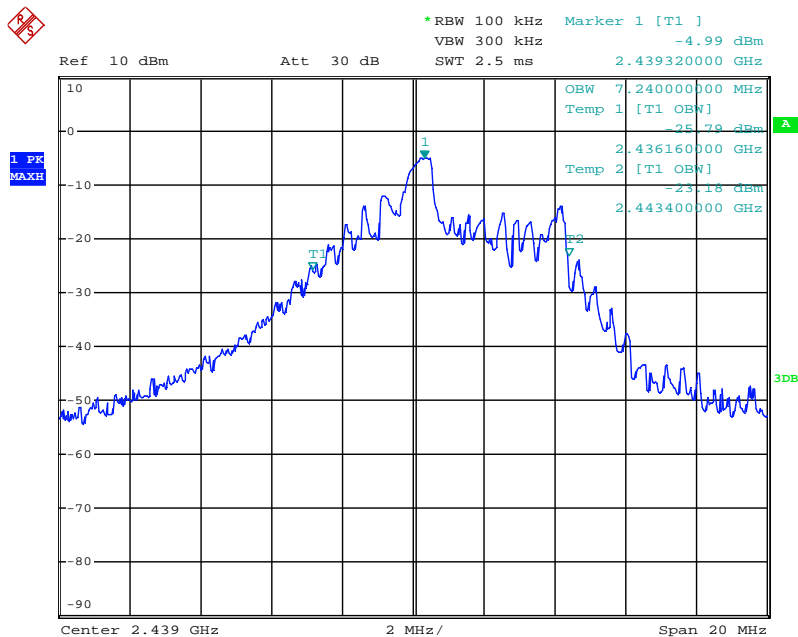

Appendix 1

Test Results

20dB Bandwidth

Tx frequency: 2420MHz

Date: 21.JAN.2019 09:19:21

Tx frequency: 2439MHz

Date: 21.JAN.2019 09:21:58

Tx frequency: 2455MHz

Date: 21.JAN.2019 09:23:20

99% Bandwidth

Tx frequency: 2420MHz

Date: 21.JAN.2019 09:16:55

Tx frequency: 2439MHz

Date: 21.JAN.2019 09:21:01

Tx frequency: 2455MHz

Date: 21.JAN.2019 09:24:39