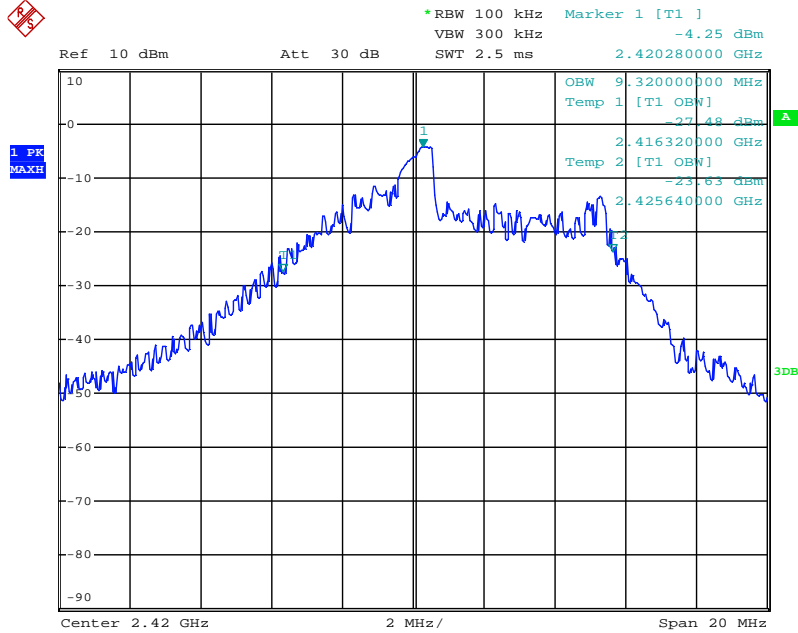

Appendix 1

Test Results

20dB Bandwidth

Tx frequency: 2420MHz

Date: 21.JAN.2019 09:19:21

Tx frequency: 2439MHz

Date: 21.JAN.2019 09:21:58

Tx frequency: 2455MHz

Date: 21.JAN.2019 09:23:20

99% Bandwidth

Tx frequency: 2420MHz

Date: 21.JAN.2019 09:16:55

Tx frequency: 2439MHz

Date: 21.JAN.2019 09:21:01

Tx frequency: 2455MHz

Date: 21.JAN.2019 09:24:39