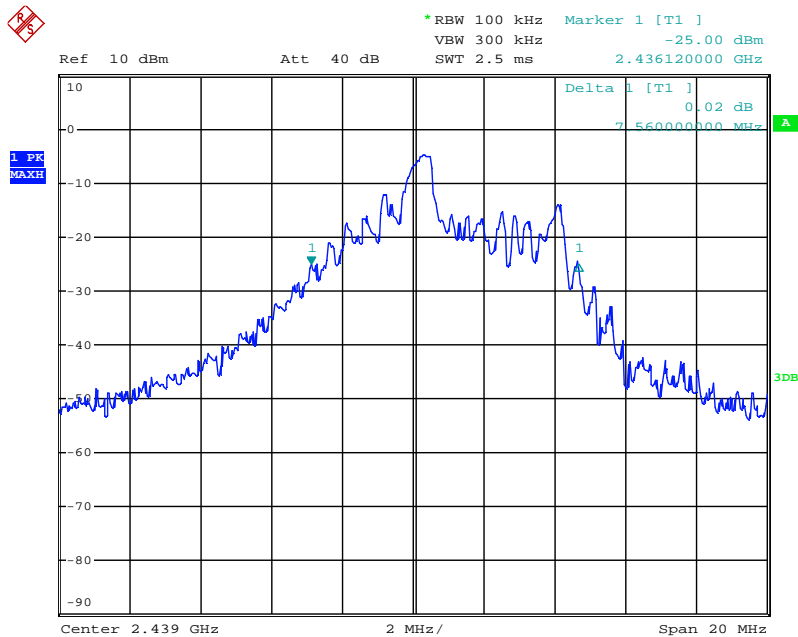

Appendix 1

Test Results

20dB Bandwidth

Tx frequency: 2420MHz

Date: 21.JAN.2019 09:19:21

Tx frequency: 2439MHz

Date: 21.JAN.2019 09:21:58

Tx frequency: 2455MHz

Date: 21.JAN.2019 09:23:20

99% Bandwidth

Tx frequency: 2420MHz

Date: 21.JAN.2019 09:16:55

Tx frequency: 2439MHz

Date: 21.JAN.2019 09:21:01

Tx frequency: 2455MHz

Date: 21.JAN.2019 09:24:39