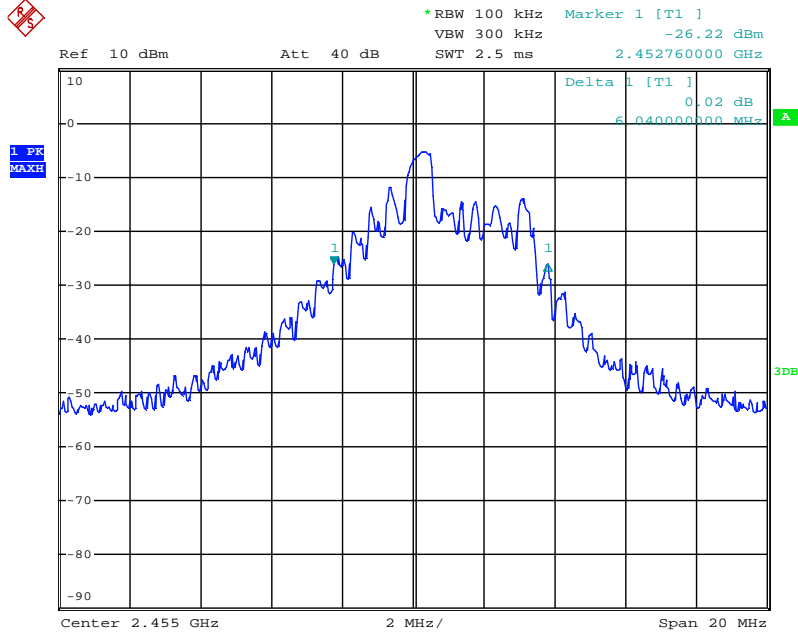

Appendix 1

Test Results

20dB Bandwidth

Tx frequency: 2420MHz

Date: 21.JAN.2019 09:19:21

Tx frequency: 2439MHz

Date: 21.JAN.2019 09:21:58

Tx frequency: 2455MHz

Date: 21.JAN.2019 09:23:20

99% Bandwidth

Tx frequency: 2420MHz

Date: 21.JAN.2019 09:16:55

Tx frequency: 2439MHz

Date: 21.JAN.2019 09:21:01

Tx frequency: 2455MHz

Date: 21.JAN.2019 09:24:39