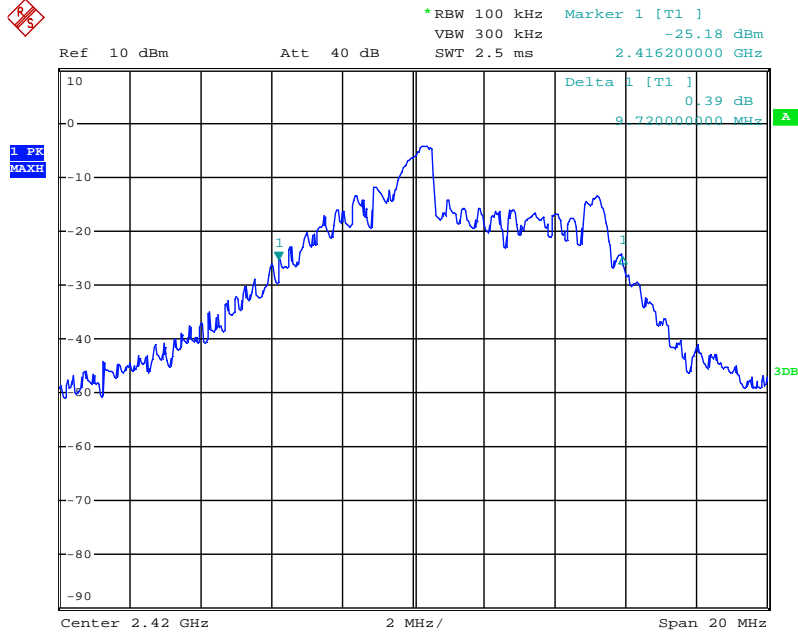

Appendix 1

Test Results

20dB Bandwidth

Tx frequency: 2420MHz

Date: 21.JAN.2019 09:19:21

Tx frequency: 2439MHz

Date: 21.JAN.2019 09:21:58

Tx frequency: 2455MHz

Date: 21.JAN.2019 09:23:20

99% Bandwidth

Tx frequency: 2420MHz

Date: 21.JAN.2019 09:16:55

Tx frequency: 2439MHz

Date: 21.JAN.2019 09:21:01

Tx frequency: 2455MHz

Date: 21.JAN.2019 09:24:39