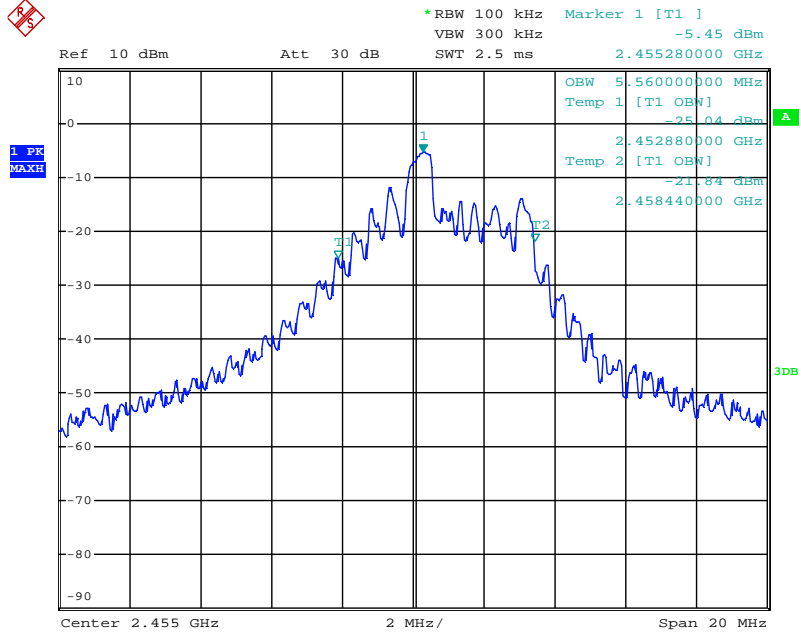

Appendix 1

Test Results

20dB Bandwidth

Tx frequency: 2420MHz

Date: 21.JAN.2019 09:19:21

Tx frequency: 2439MHz

Date: 21.JAN.2019 09:21:58

Tx frequency: 2455MHz

Date: 21.JAN.2019 09:23:20

99% Bandwidth

Tx frequency: 2420MHz

Date: 21.JAN.2019 09:16:55

Tx frequency: 2439MHz

Date: 21.JAN.2019 09:21:01

Tx frequency: 2455MHz

Date: 21.JAN.2019 09:24:39