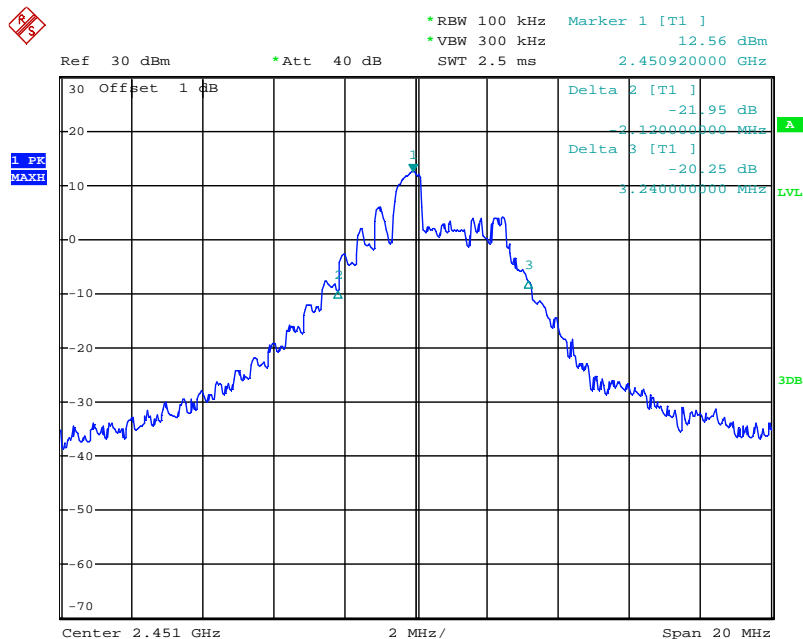

Appendix 1

Test Results

20dB Bandwidth

Tx frequency: 2442MHz

Date: 2.JUL.2018 10:37:26

Tx frequency: 2451MHz

Date: 2.JUL.2018 11:04:29

Tx frequency: 2458MHz

Date: 2.JUL.2018 11:07:54

99% Bandwidth

Tx frequency: 2442MHz

Date: 3.JUL.2018 07:17:36

Tx frequency: 2451MHz

Date: 3.JUL.2018 07:20:09

Tx frequency: 2458MHz

Date: 2. III. 2019 07:22:00