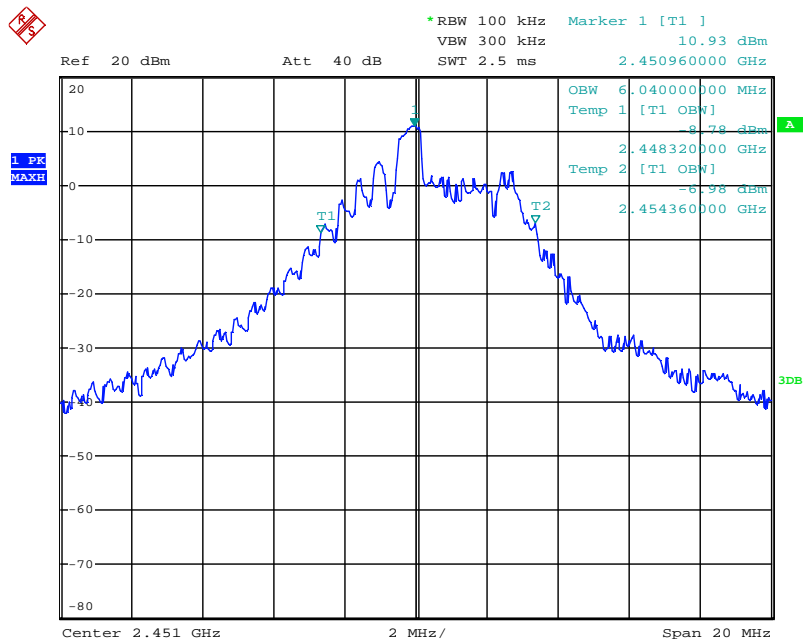

Appendix 1

Test Results

20dB Bandwidth

Tx frequency: 2442MHz

Date: 2.JUL.2018 10:37:26

Tx frequency: 2451MHz

Date: 2.JUL.2018 11:04:29

Tx frequency: 2458MHz

Date: 2.JUL.2018 11:07:54

99% Bandwidth

Tx frequency: 2442MHz

Date: 3.JUL.2018 07:17:36

Tx frequency: 2451MHz

Date: 3.JUL.2018 07:20:09

Tx frequency: 2458MHz

Date: 2. III. 2019 07:22:00