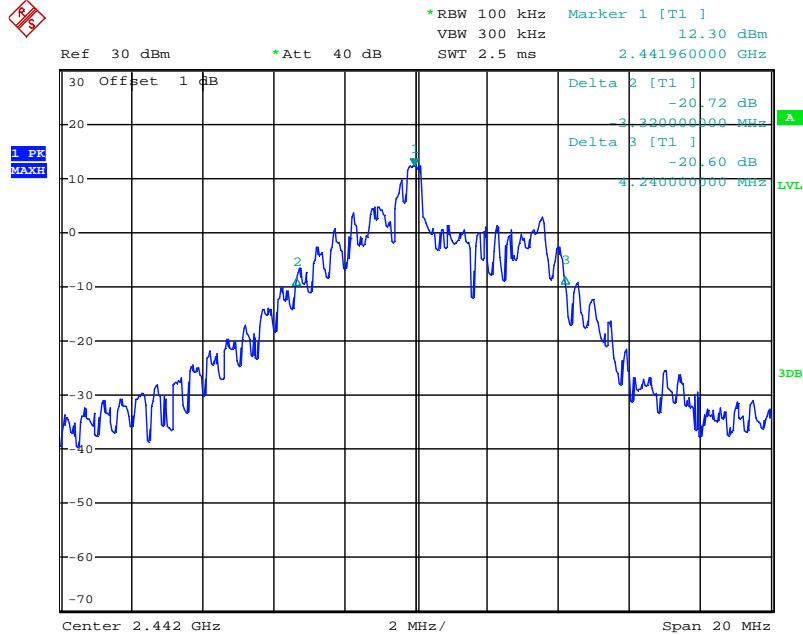

Appendix 1

Test Results

20dB Bandwidth

Tx frequency: 2442MHz

Date: 2.JUL.2018 10:37:26

Tx frequency: 2451MHz

Date: 2.JUL.2018 11:04:29

Tx frequency: 2458MHz

Date: 2.JUL.2018 11:07:54

99% Bandwidth

Tx frequency: 2442MHz

Date: 3.JUL.2018 07:17:36

Tx frequency: 2451MHz

Date: 3.JUL.2018 07:20:09

Tx frequency: 2458MHz

Date: 2. III. 2019 07:22:00