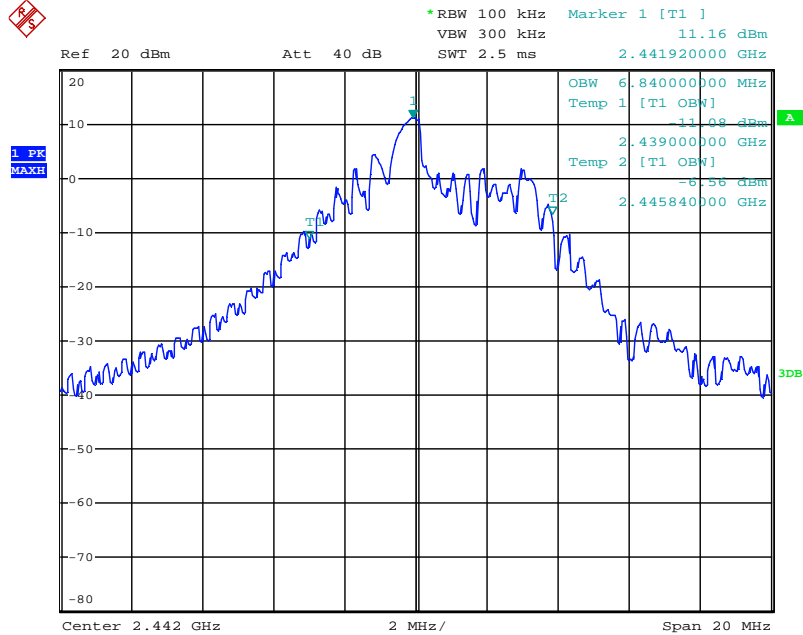

Appendix 1

Test Results

20dB Bandwidth

Tx frequency: 2442MHz

Date: 2.JUL.2018 10:37:26

Tx frequency: 2451MHz

Date: 2.JUL.2018 11:04:29

Tx frequency: 2458MHz

Date: 2.JUL.2018 11:07:54

99% Bandwidth

Tx frequency: 2442MHz

Date: 3.JUL.2018 07:17:36

Tx frequency: 2451MHz

Date: 3.JUL.2018 07:20:09

Tx frequency: 2458MHz

Date: 2. III. 2019 07:22:00