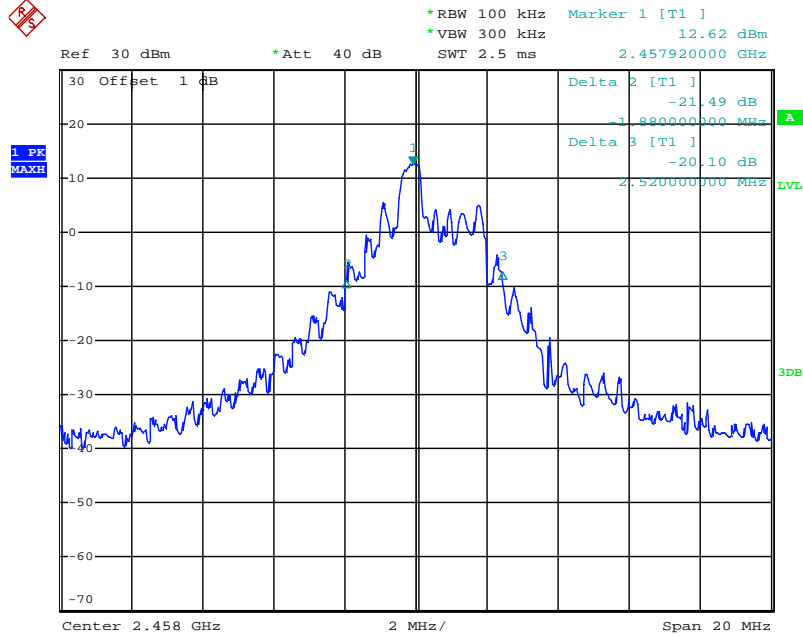

Appendix 1

Test Results

20dB Bandwidth

Tx frequency: 2442MHz

Date: 2.JUL.2018 10:37:26

Tx frequency: 2451MHz

Date: 2.JUL.2018 11:04:29

Tx frequency: 2458MHz

Date: 2.JUL.2018 11:07:54

99% Bandwidth

Tx frequency: 2442MHz

Date: 3.JUL.2018 07:17:36

Tx frequency: 2451MHz

Date: 3.JUL.2018 07:20:09

Tx frequency: 2458MHz

Date: 2. III. 2019 07:22:00