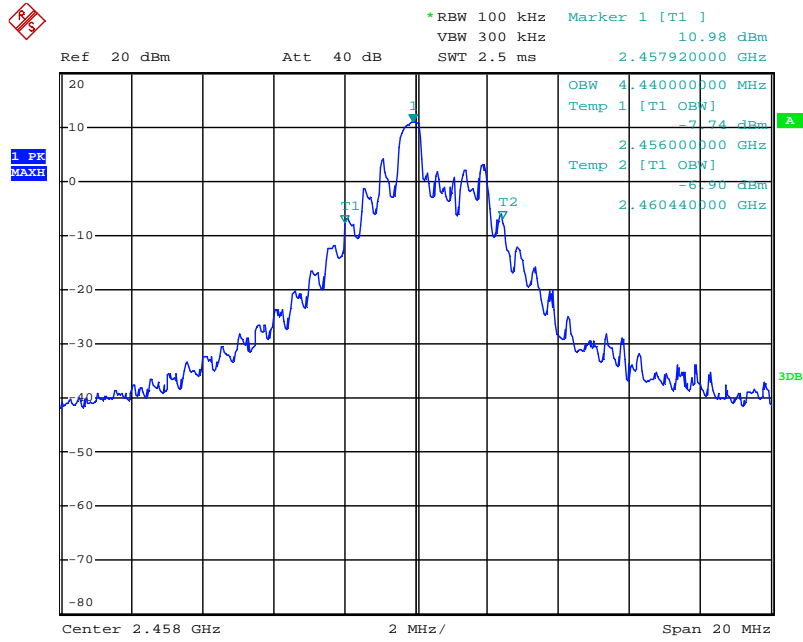

Appendix 1

Test Results

20dB Bandwidth

Tx frequency: 2442MHz

Date: 2.JUL.2018 10:37:26

Tx frequency: 2451MHz

Date: 2.JUL.2018 11:04:29

Tx frequency: 2458MHz

Date: 2.JUL.2018 11:07:54

99% Bandwidth

Tx frequency: 2442MHz

Date: 3.JUL.2018 07:17:36

Tx frequency: 2451MHz

Date: 3.JUL.2018 07:20:09

Tx frequency: 2458MHz

Date: 2. III. 2019 07:22:00