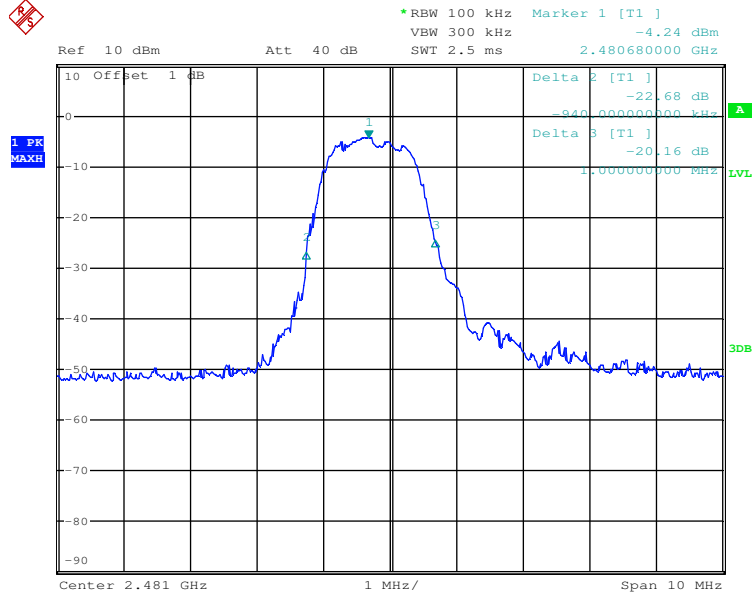

Appendix 1

Test Results

20dB Bandwidth

Tx frequency: 2405MHz

Date: 26.MAY.2017 10:59:10

Tx frequency: 2449MHz

Date: 26.MAY.2017 11:04:36

Tx frequency: 2481MHz

Date: 26.MAY.2017 11:17:33

99% Bandwidth

Tx frequency: 2405MHz

Date: 26.MAY.2017 13:55:23

Tx frequency: 2449MHz

Date: 26.MAY.2017 14:00:19

Tx frequency: 2481MHz

Date: 26.MAY.2017 13:48:34