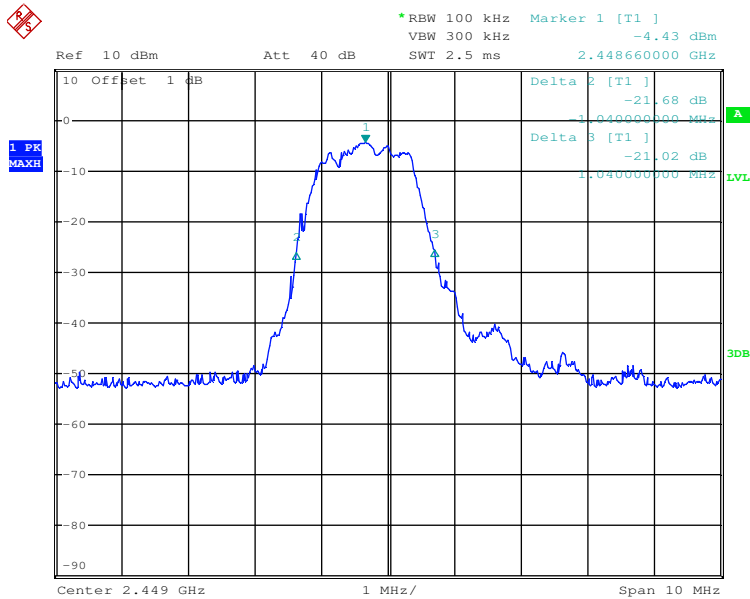

Appendix 1

Test Results

20dB Bandwidth

Tx frequency: 2405MHz

Date: 26.MAY.2017 10:59:10

Tx frequency: 2449MHz

Date: 26.MAY.2017 11:04:36

Tx frequency: 2481MHz

Date: 26.MAY.2017 11:17:33

99% Bandwidth

Tx frequency: 2405MHz

Date: 26.MAY.2017 13:55:23

Tx frequency: 2449MHz

Date: 26.MAY.2017 14:00:19

Tx frequency: 2481MHz

Date: 26.MAY.2017 13:48:34