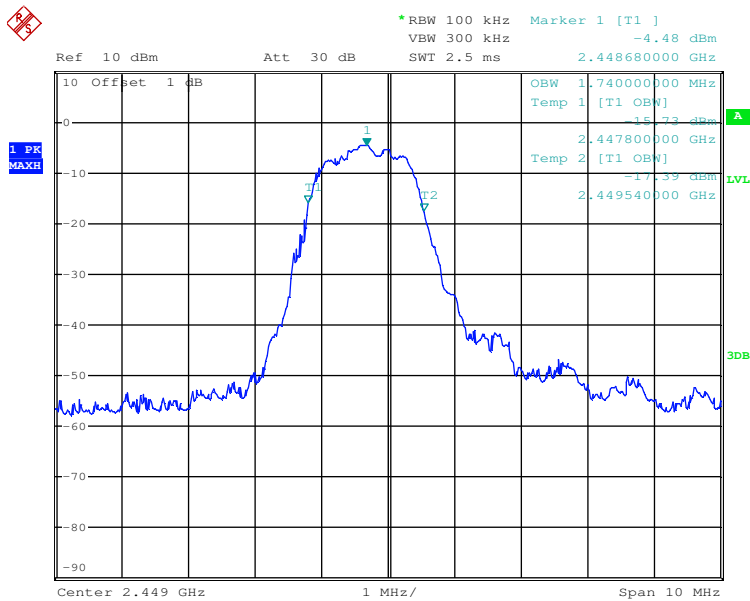

Appendix 1

Test Results

20dB Bandwidth

Tx frequency: 2405MHz

Date: 26.MAY.2017 10:59:10

Tx frequency: 2449MHz

Date: 26.MAY.2017 11:04:36

Tx frequency: 2481MHz

Date: 26.MAY.2017 11:17:33

99% Bandwidth

Tx frequency: 2405MHz

Date: 26.MAY.2017 13:55:23

Tx frequency: 2449MHz

Date: 26.MAY.2017 14:00:19

Tx frequency: 2481MHz

Date: 26.MAY.2017 13:48:34