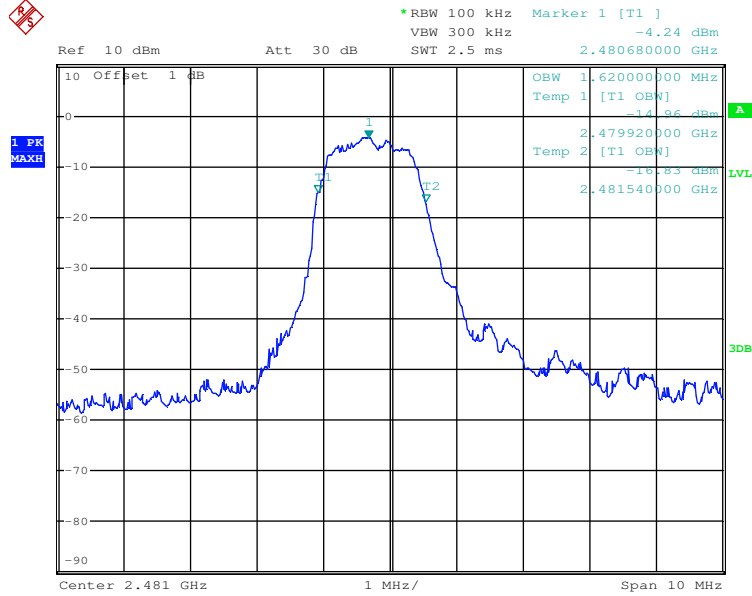

Date: 26.MAY.2017 11:17:33

99% Bandwidth

Tx frequency: 2405MHz

Date: 26.MAY.2017 13:55:23

Tx frequency: 2449MHz

Date: 26.MAY.2017 14:00:19

Tx frequency: 2481MHz

Date: 26.MAY.2017 13:48:34