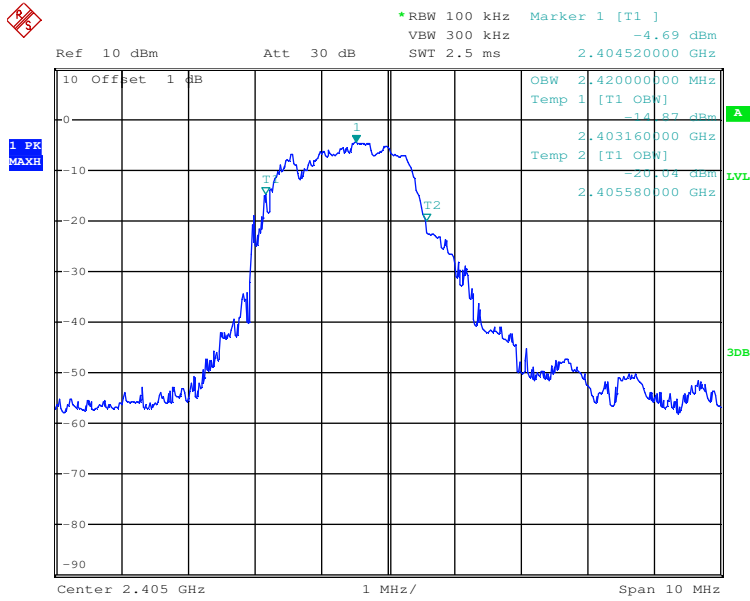

Appendix 1

Test Results

20dB Bandwidth

Tx frequency: 2405MHz

Date: 26.MAY.2017 10:59:10

Tx frequency: 2449MHz

Date: 26.MAY.2017 11:04:36

Tx frequency: 2481MHz

Date: 26.MAY.2017 11:17:33

99% Bandwidth

Tx frequency: 2405MHz

Date: 26.MAY.2017 13:55:23

Tx frequency: 2449MHz

Date: 26.MAY.2017 14:00:19

Tx frequency: 2481MHz

Date: 26.MAY.2017 13:48:34