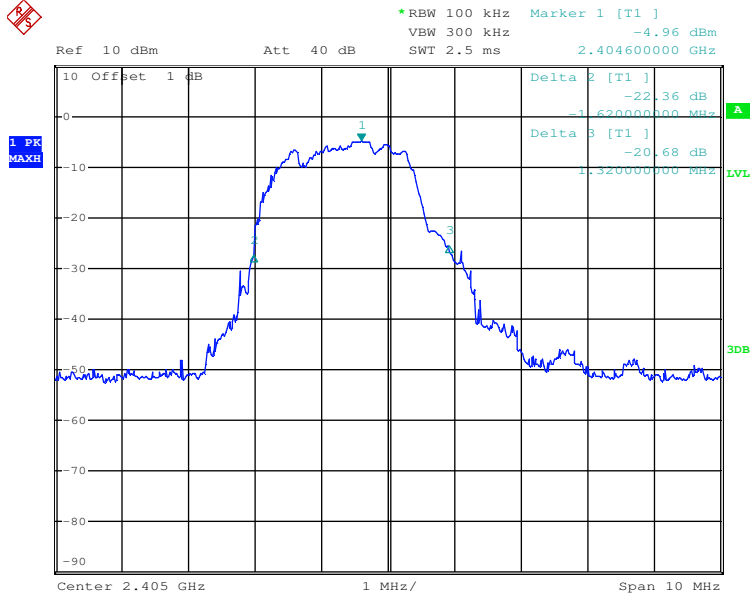

Appendix 1

Test Results

20dB Bandwidth

Tx frequency: 2405MHz

Date: 26.MAY.2017 10:59:10

Tx frequency: 2449MHz

Date: 26.MAY.2017 11:04:36

Tx frequency: 2481MHz

Date: 26.MAY.2017 11:17:33

99% Bandwidth

Tx frequency: 2405MHz

Date: 26.MAY.2017 13:55:23

Tx frequency: 2449MHz

Date: 26.MAY.2017 14:00:19

Tx frequency: 2481MHz

Date: 26.MAY.2017 13:48:34