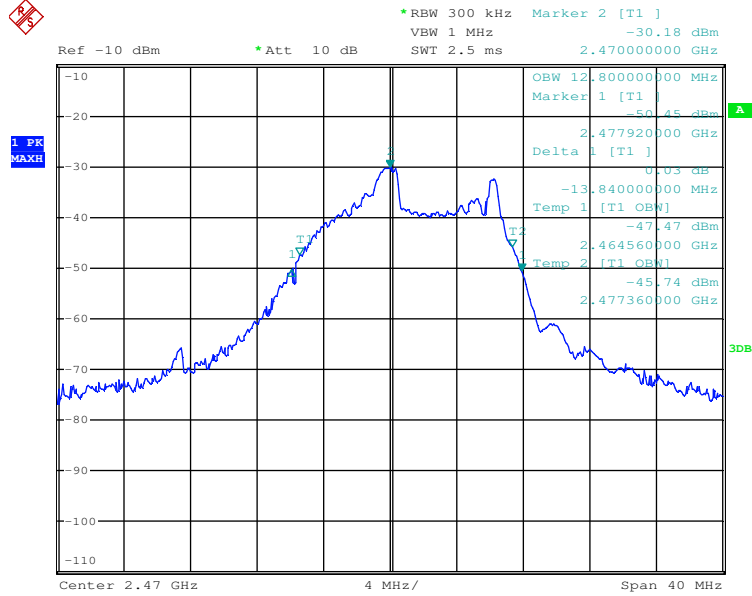

## 20dB Bandwidth

Tx frequency: 2420MHz

Date: 12.JUL.2017 11:46:24

Tx frequency: 2445MHz

Date: 12.JUL.2017 11:31:21

Tx frequency: 2470MHz

Date: 12.JUL.2017 11:38:54

# 99% Bandwidth

Tx frequency: 2420MHz

Date: 12.JUL.2017 11:46:24

Tx frequency: 2445MHz

Date: 12.JUL.2017 11:31:21

Tx frequency: 2470MHz

Date: 12.JUL.2017 11:38:54