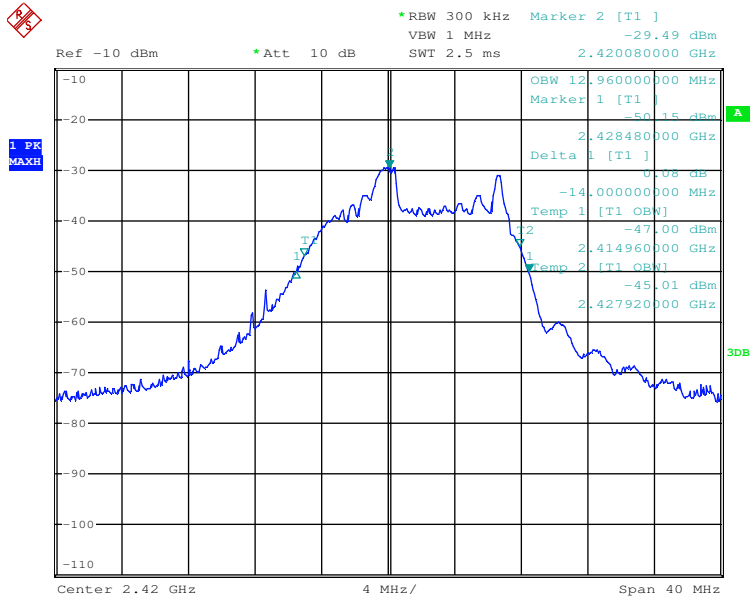

## Appendix 1

## Test Results

## 20dB Bandwidth

Tx frequency: 2420MHz

Date: 12.JUL.2017 11:46:24

Tx frequency: 2445MHz

Date: 12.JUL.2017 11:31:21

Tx frequency: 2470MHz

Date: 12.JUL.2017 11:38:54

# 99% Bandwidth

Tx frequency: 2420MHz

Date: 12.JUL.2017 11:46:24

Tx frequency: 2445MHz

Date: 12.JUL.2017 11:31:21

Tx frequency: 2470MHz

Date: 12.JUL.2017 11:38:54