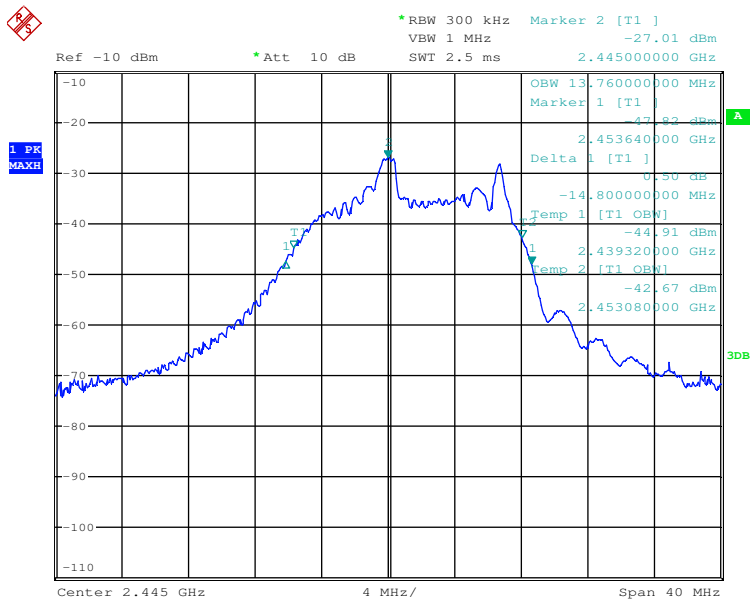

## Test Results

## 20dB Bandwidth

Tx frequency: 2420MHz

Date: 12.JUL.2017 11:46:24

Tx frequency: 2445MHz

Date: 12.JUL.2017 11:31:21

Tx frequency: 2470MHz

Date: 12.JUL.2017 11:38:54

# 99% Bandwidth

Tx frequency: 2420MHz

Date: 12.JUL.2017 11:46:24

Tx frequency: 2445MHz

Date: 12.JUL.2017 11:31:21

Tx frequency: 2470MHz

Date: 12.JUL.2017 11:38:54