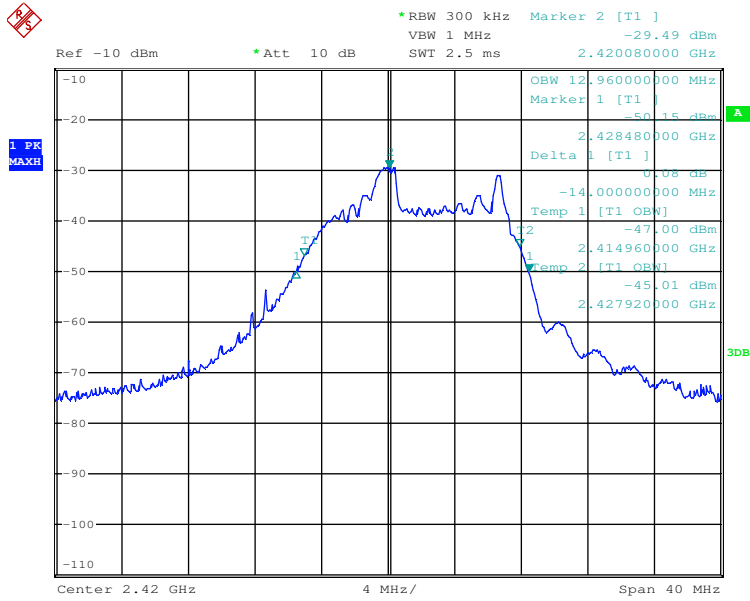

## Test Results

## 20dB Bandwidth

Tx frequency: 2420MHz

Date: 12.JUL.2017 11:46:24

Tx frequency: 2445MHz

Date: 12.JUL.2017 11:31:21

Tx frequency: 2470MHz

Date: 12.JUL.2017 11:38:54

# 99% Bandwidth

Tx frequency: 2420MHz

Date: 12.JUL.2017 11:46:24

Tx frequency: 2445MHz

Date: 12.JUL.2017 11:31:21

Tx frequency: 2470MHz

Date: 12.JUL.2017 11:38:54