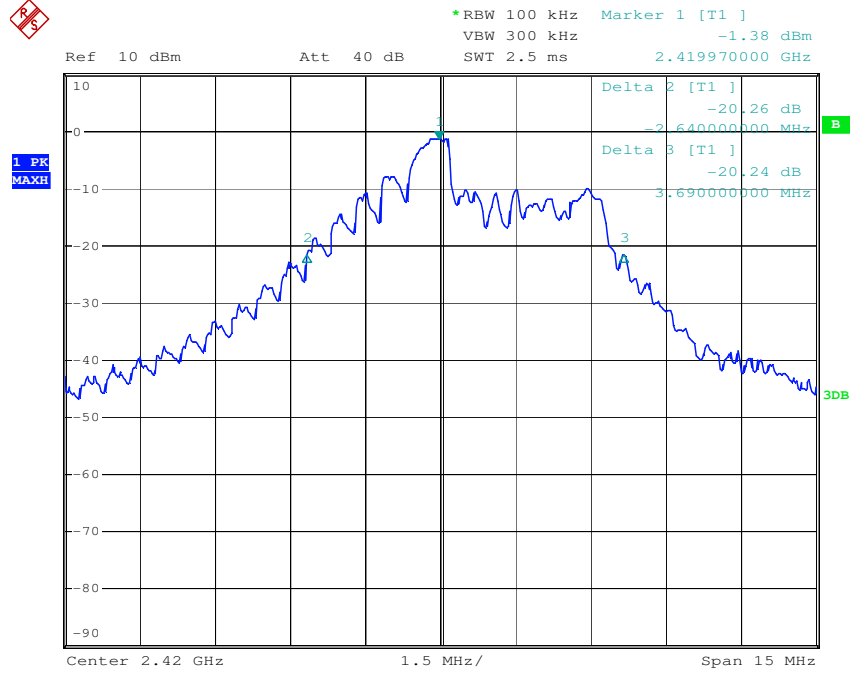

Appendix 1

Test Results

20dB Bandwidth

Tx frequency: 2420MHz

Tx frequency: 2445MHz

Tx frequency: 2465MHz

Occupied Bandwidth

Tx frequency: 2420MHz

Tx frequency: 2445MHz

Tx frequency: 2465MHz