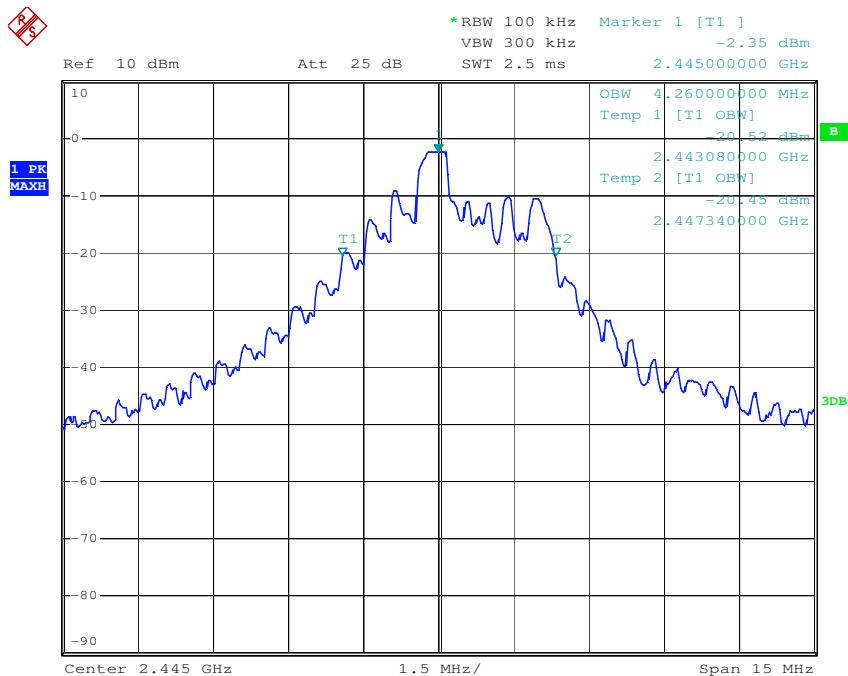

Appendix 1

Test Results

20dB Bandwidth

Tx frequency: 2420MHz

Tx frequency: 2445MHz

Tx frequency: 2465MHz

Occupied Bandwidth

Tx frequency: 2420MHz

Tx frequency: 2445MHz

Tx frequency: 2465MHz