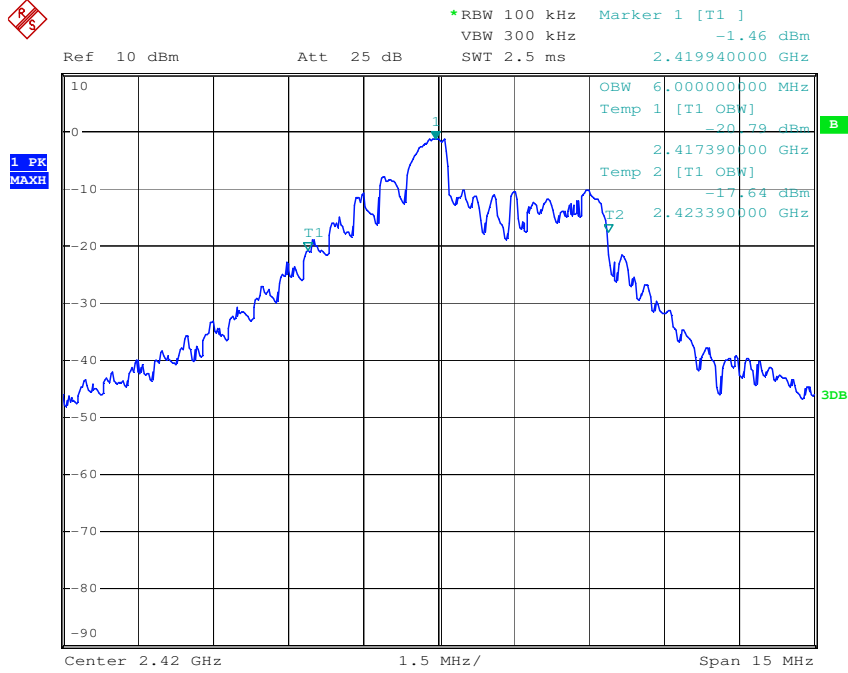

Appendix 1

Test Results

20dB Bandwidth

Tx frequency: 2420MHz

Tx frequency: 2445MHz

Tx frequency: 2465MHz

Occupied Bandwidth

Tx frequency: 2420MHz

Tx frequency: 2445MHz

Tx frequency: 2465MHz