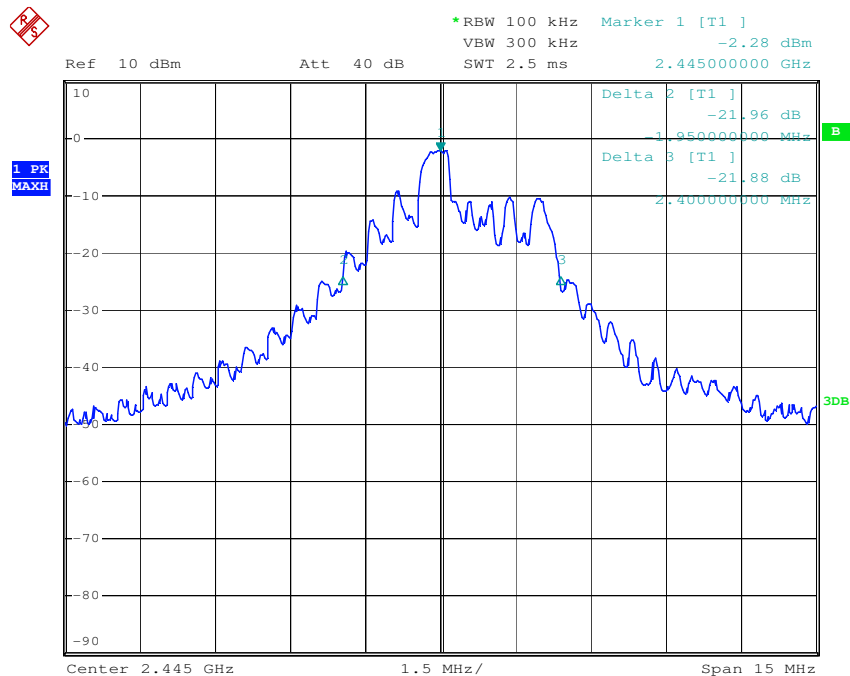

Appendix 1

Test Results

20dB Bandwidth

Tx frequency: 2420MHz

Tx frequency: 2445MHz

Tx frequency: 2465MHz

Occupied Bandwidth

Tx frequency: 2420MHz

Tx frequency: 2445MHz

Tx frequency: 2465MHz