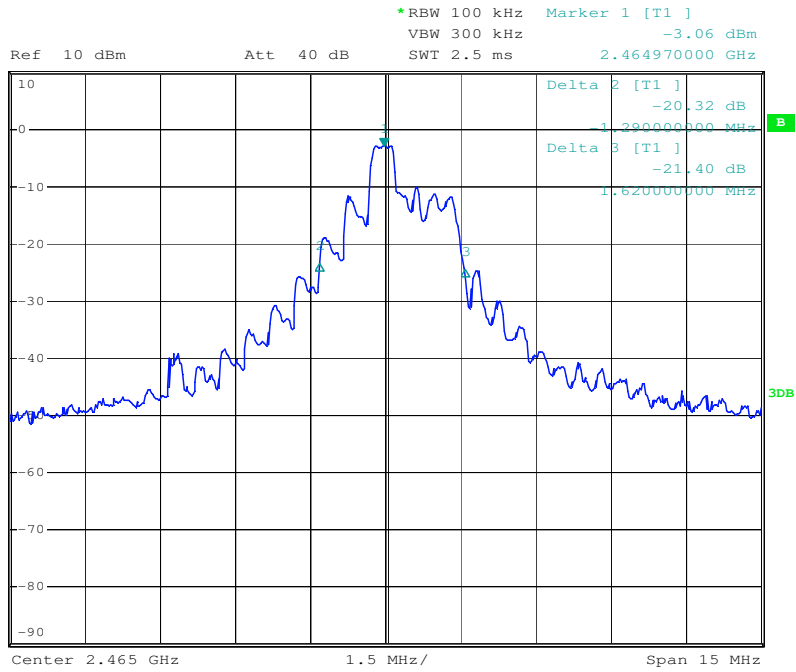

Appendix 1

Test Results

20dB Bandwidth

Tx frequency: 2420MHz

Tx frequency: 2445MHz

Tx frequency: 2465MHz

Occupied Bandwidth

Tx frequency: 2420MHz

Tx frequency: 2445MHz

Tx frequency: 2465MHz