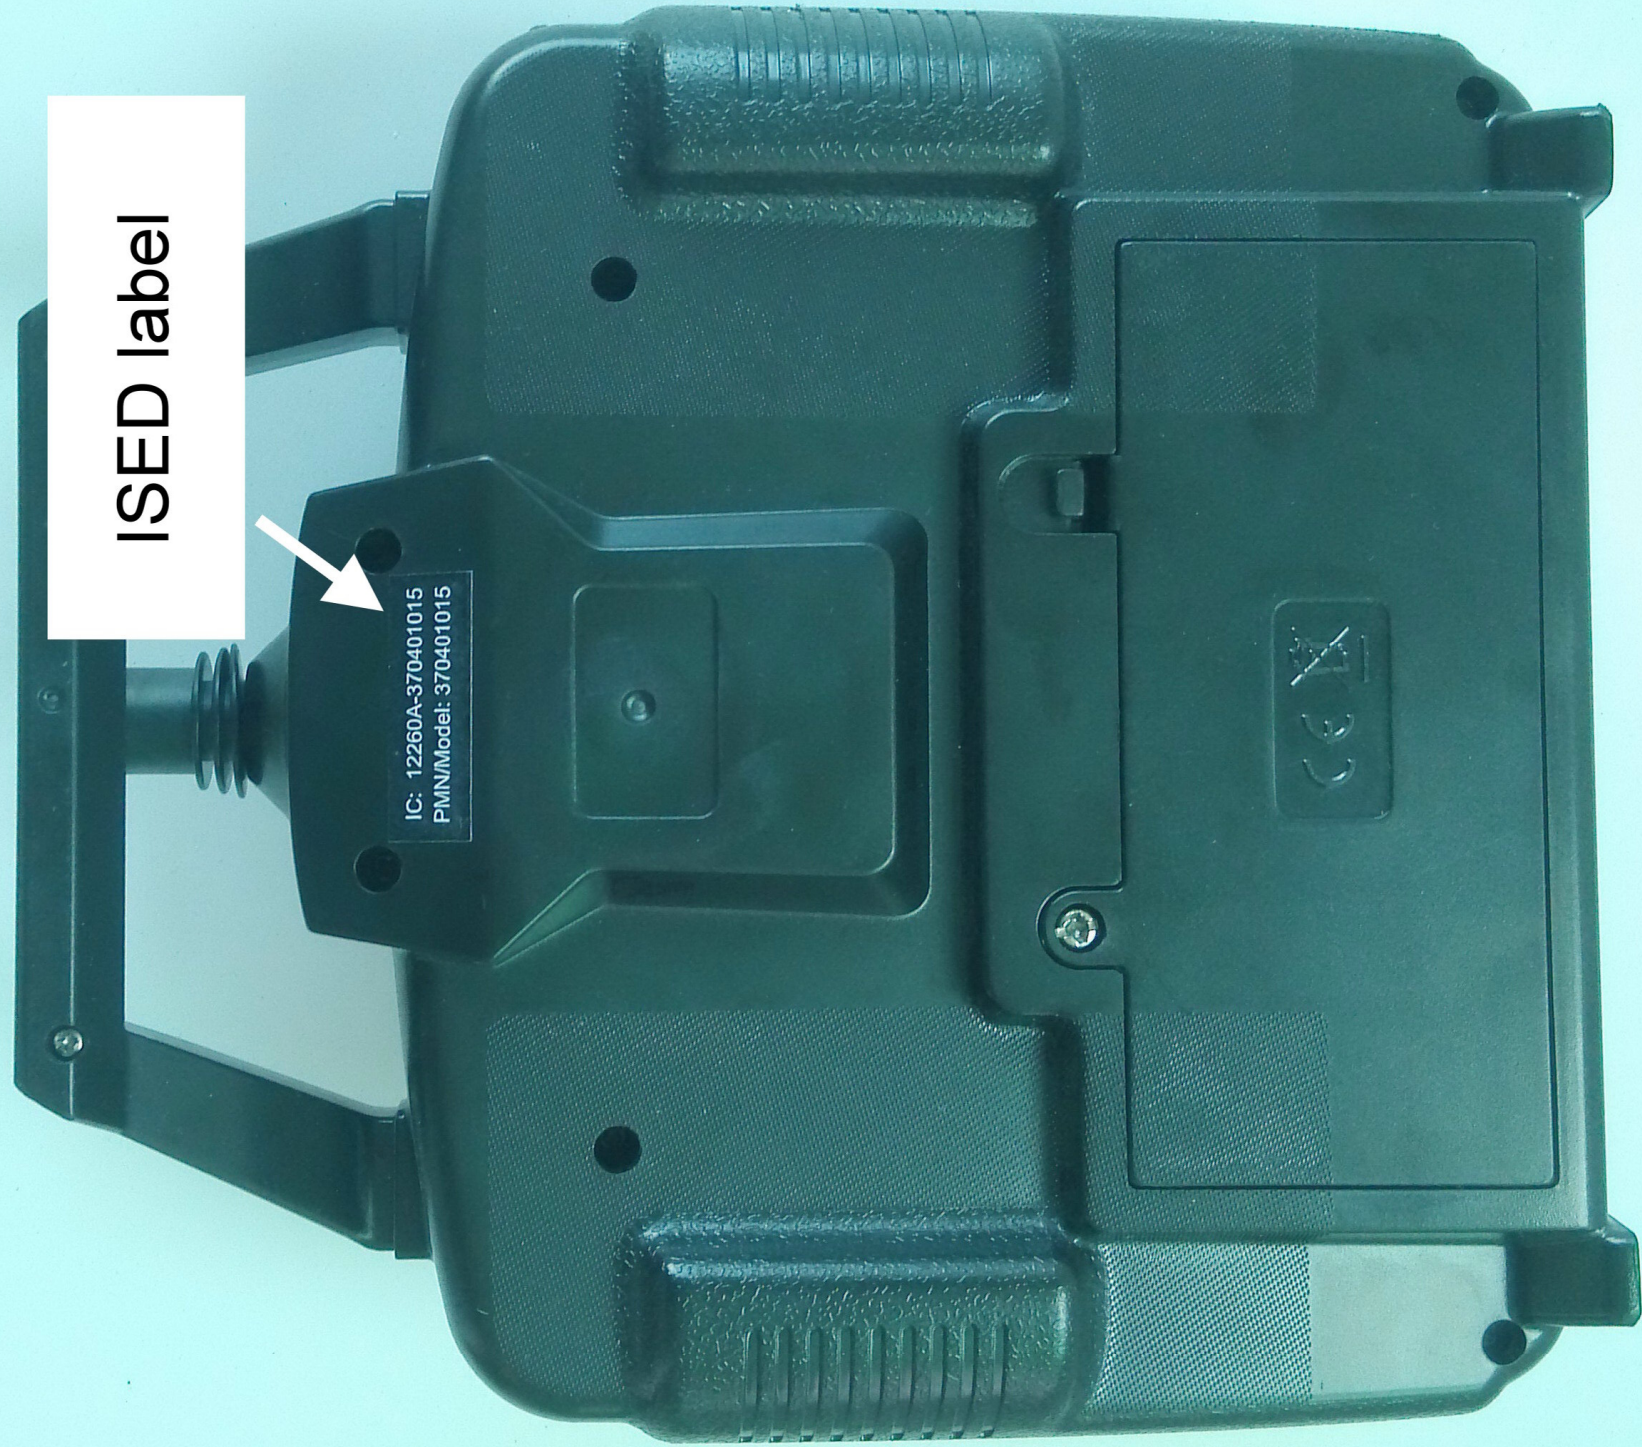

FCC label

Stadtbauer Marketing + Vertrieb GmbH  
Rembalm Allee 1  
A-5412 Puch / Salzburg · Austria

Garza

SHANTOU/CHINA

#370401015

2.4GHZ

FCC ID: YFA370401015

This device complies with Part 15 of the FCC Rules. Operation is subject to the following two conditions: (1) this device may not cause harmful interference, and (2) this device must accept any interference received, including interference that may cause undesired operation.

Stadlbauer Marketing + Vertrieb GmbH  
Rennbahn Allee 1  
Salzburg · Austria

FCC ID

label size 3.3cm x 2cm

SHANTOU, MADE IN CHINA

#370401015

2.4GHz

FCC ID: YFA370401015

FCC ID YFA370401015  
#370401015

This device complies with Part 15 of the  
FCC Rules. Operation is subject to the  
following two conditions: (1) this device may  
not cause harmful interference, and (2) this  
device must accept any interference  
received, including interference that may  
cause undesired operation.

ISED label

IC: 12260A-370401015  
PMN/Model: 370401015

CE

ISED

label size 3cm x 1cm

IC: 12260A-370401015  
PMN/Model: 370401015