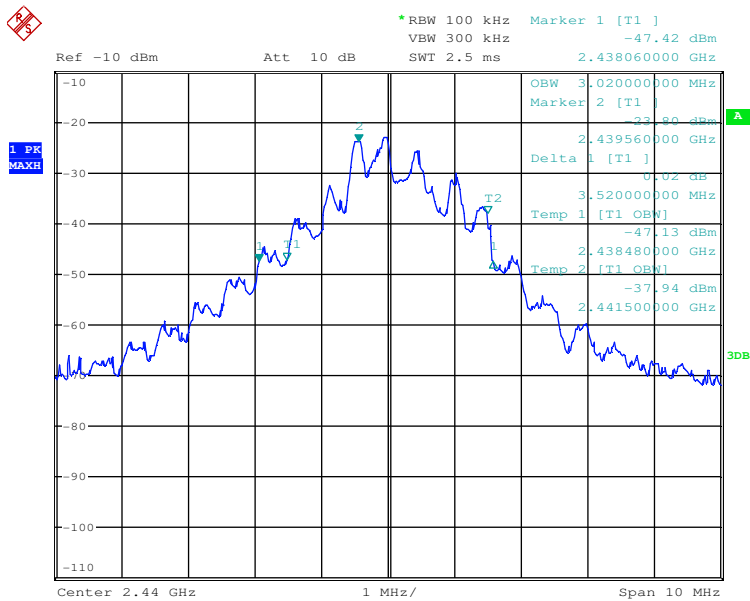

Appendix 1

Test Results

20dB and 99% Bandwidth

Tx frequency: 2410MHz

Date: 23.JUN.2016 14:33:17

Tx frequency: 2440MHz

Date: 23.JUN.2016 14:35:58

Tx frequency: 2470MHz