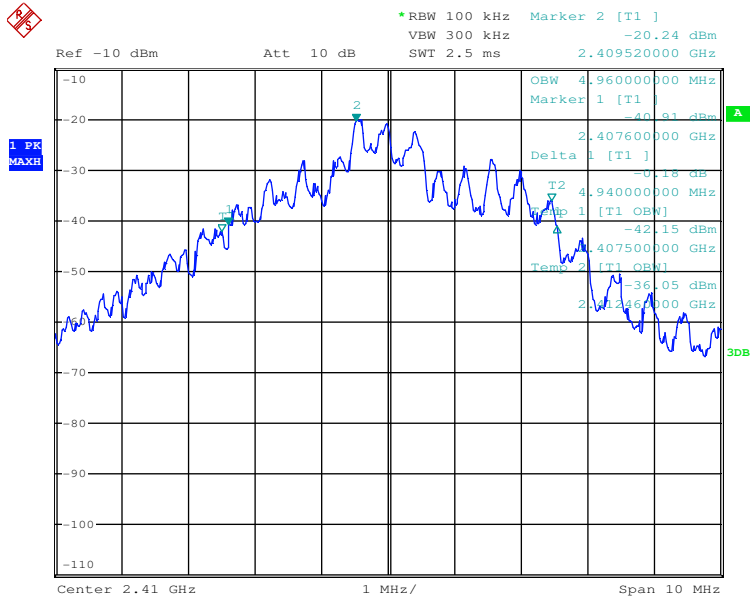

Appendix 1

Test Results

20dB and 99% Bandwidth

Tx frequency: 2410MHz

Date: 23.JUN.2016 14:33:17

Tx frequency: 2440MHz

Date: 23.JUN.2016 14:35:58

Tx frequency: 2470MHz