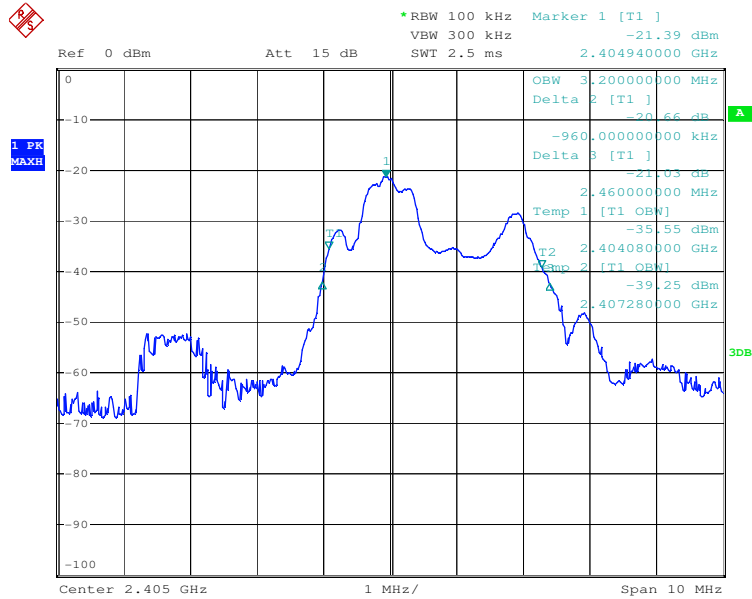

Appendix 1

Test Results

20dB and 99% Bandwidth

Tx frequency: 2405MHz

Date: 16.MAY.2016 10:54:39

Tx frequency: 2445MHz

Date: 16.MAY.2016 10:57:40

Tx frequency: 2475MHz