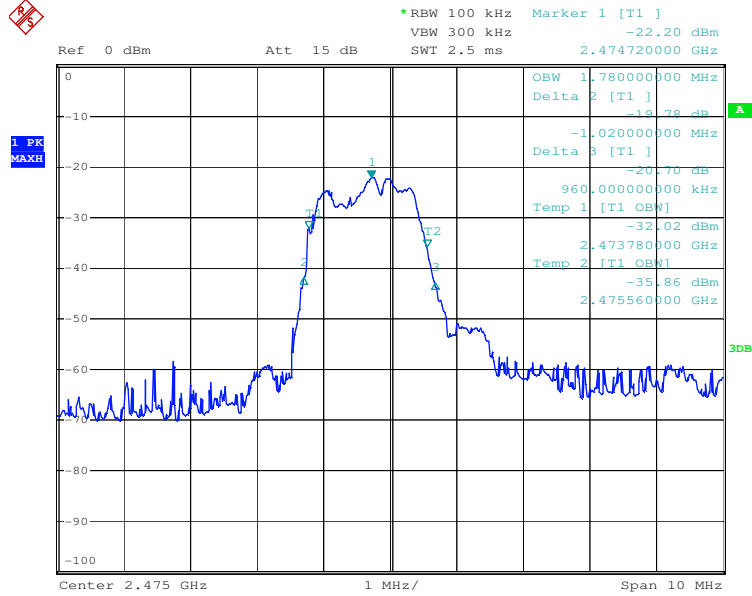

Appendix 1

Test Results

20dB and 99% Bandwidth

Tx frequency: 2405MHz

Date: 16.MAY.2016 10:54:39

Tx frequency: 2445MHz

Date: 16.MAY.2016 10:57:40

Tx frequency: 2475MHz