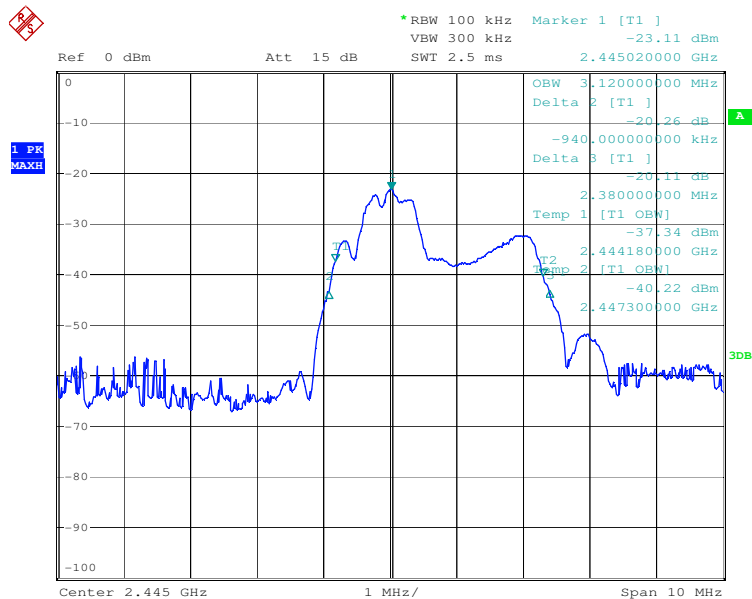

Appendix 1

Test Results

20dB and 99% Bandwidth

Tx frequency: 2405MHz

Date: 16.MAY.2016 10:54:39

Tx frequency: 2445MHz

Date: 16.MAY.2016 10:57:40

Tx frequency: 2475MHz