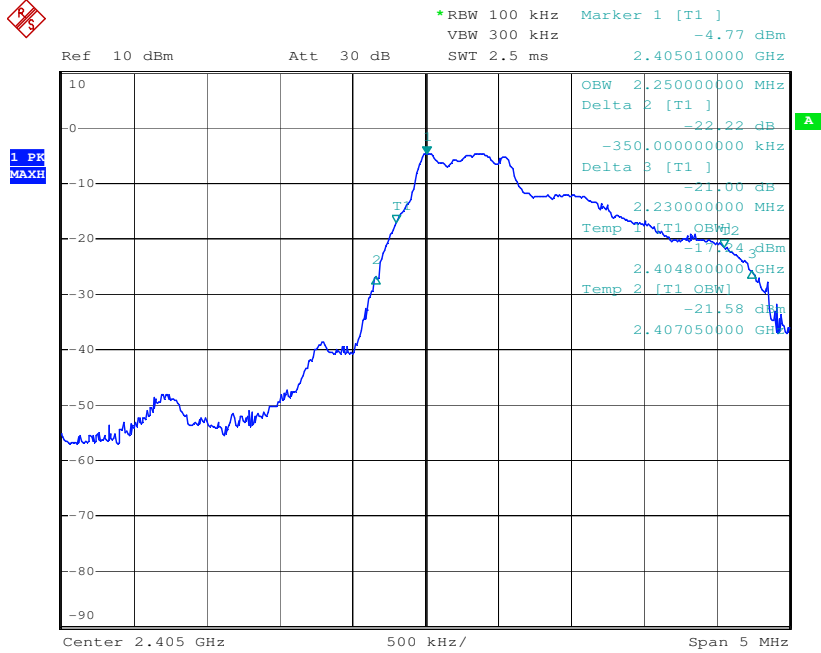

Appendix 1

Test Results

20dB Bandwidth

Tx frequency: 2405MHz

Date: 4.SEP.2015 13:01:17

Tx frequency: 2435MHz

Date: 4.SEP.2015 11:39:56

Tx frequency: 2475MHz