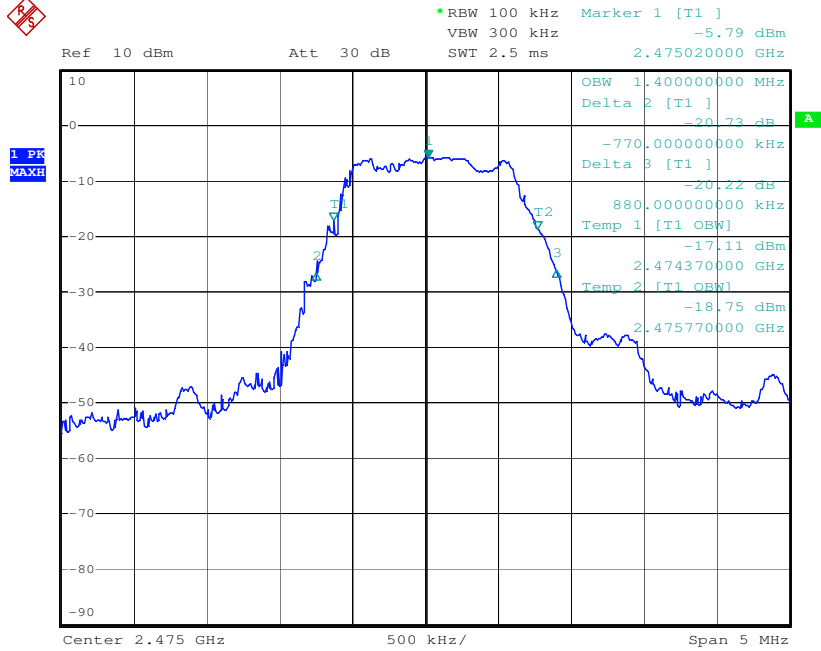

Appendix 1

Test Results

20dB Bandwidth

Tx frequency: 2405MHz

Date: 4.SEP.2015 13:01:17

Tx frequency: 2435MHz

Date: 4.SEP.2015 11:39:56

Tx frequency: 2475MHz