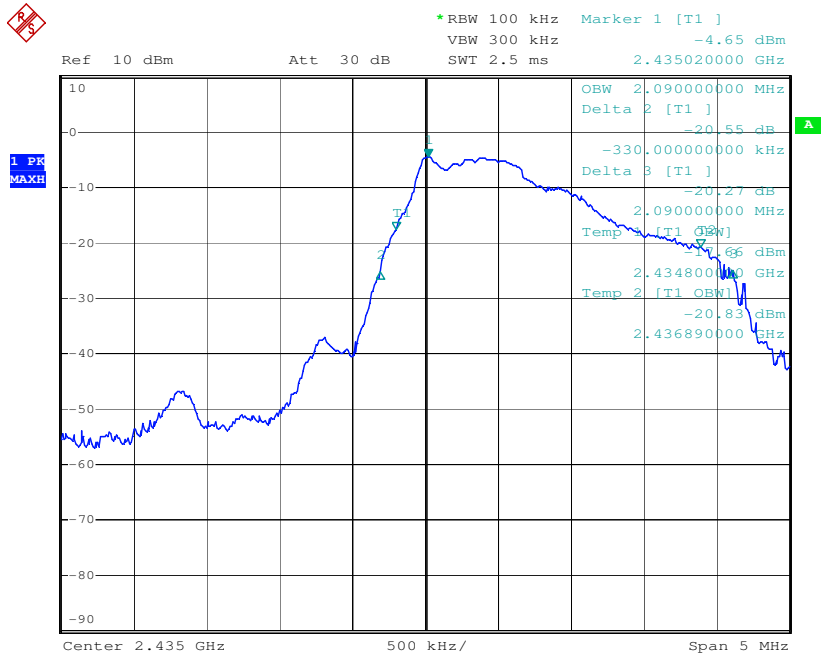

Appendix 1

Test Results

20dB Bandwidth

Tx frequency: 2405MHz

Date: 4.SEP.2015 13:01:17

Tx frequency: 2435MHz

Date: 4.SEP.2015 11:39:56

Tx frequency: 2475MHz