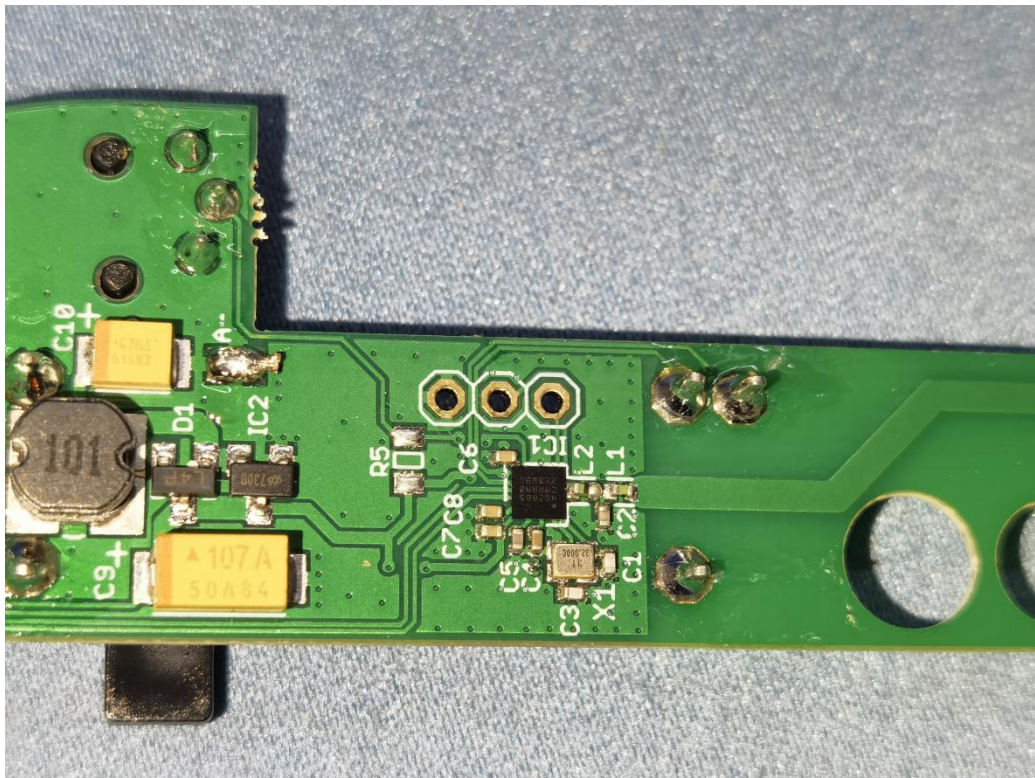

Appendix 4

EUT Internal Photos

FCC ID: YFA20061677
IC ID: 12260A-20061677

Internal View

Internal View

Internal View

Internal View

Internal View

Internal View

Internal View