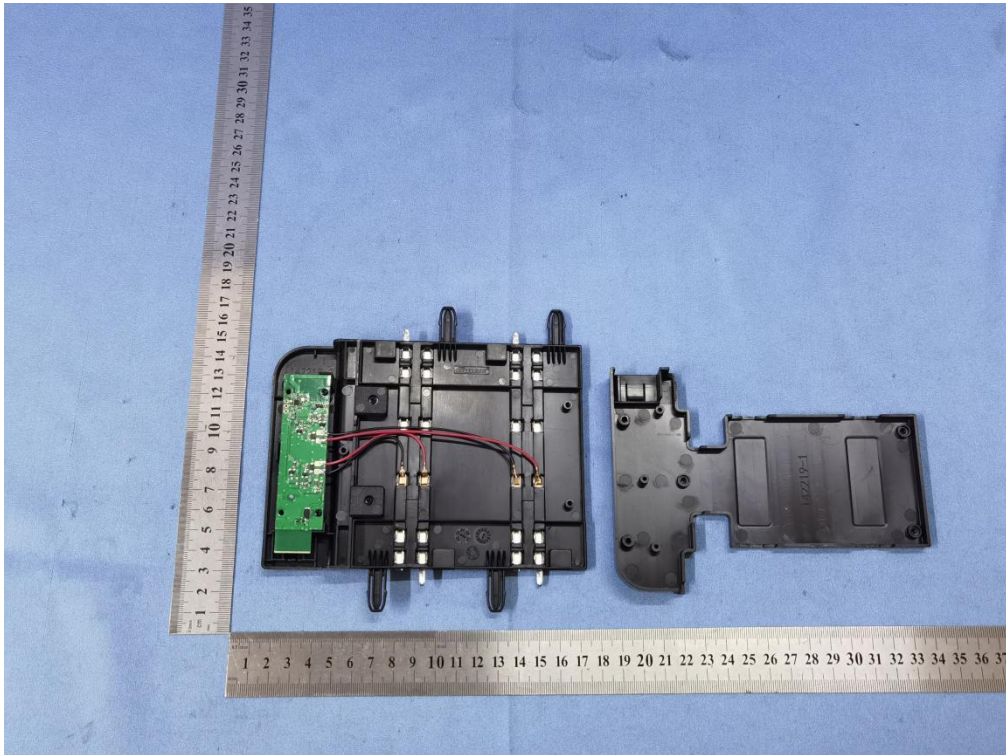

Appendix 4

EUT Internal Photos

FCC ID: YFA200202261673
IC ID: 12260A-20061673

Internal View

Internal View

Internal View

Adapter