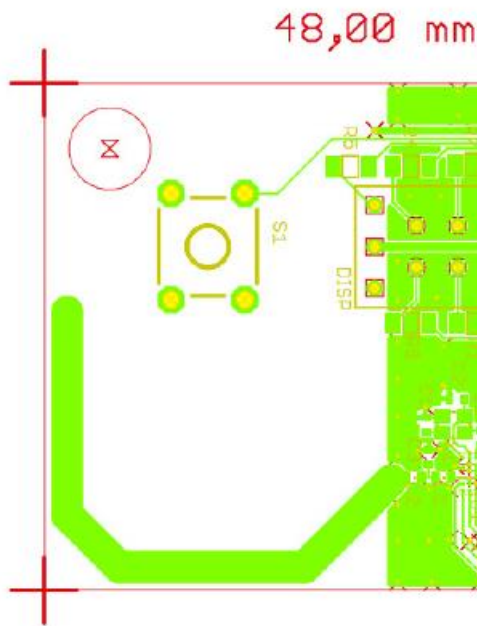

Antenna Information

20010122

Antenna Gain: 2.3 dBi

Frequency Range: 2410 – 2472 MHz

Manufacturer: Carrera Toys GmbH

Adress: Rennbahn Allee 1, 5412 Puch, Salzburg, Austria