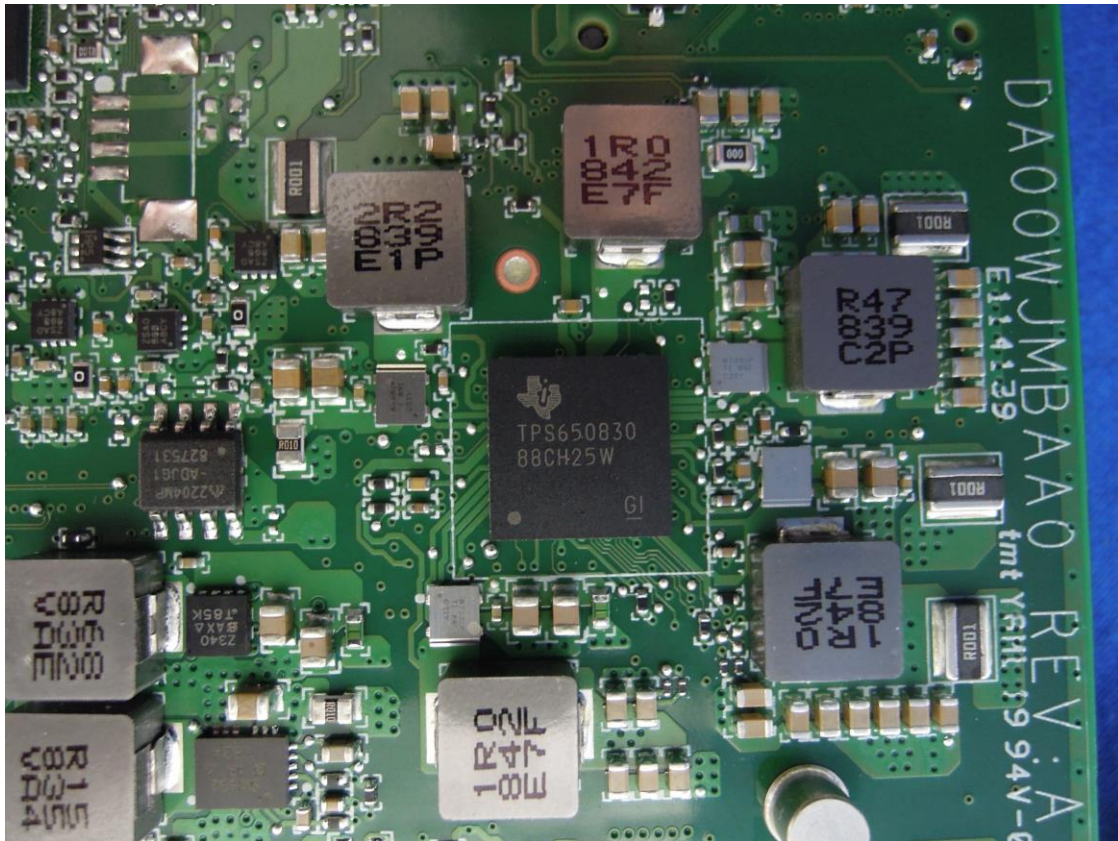

M/B: DA00WJMBAA0

CPU

Memory

SSD

Wireless: Intel \ 7265NGW