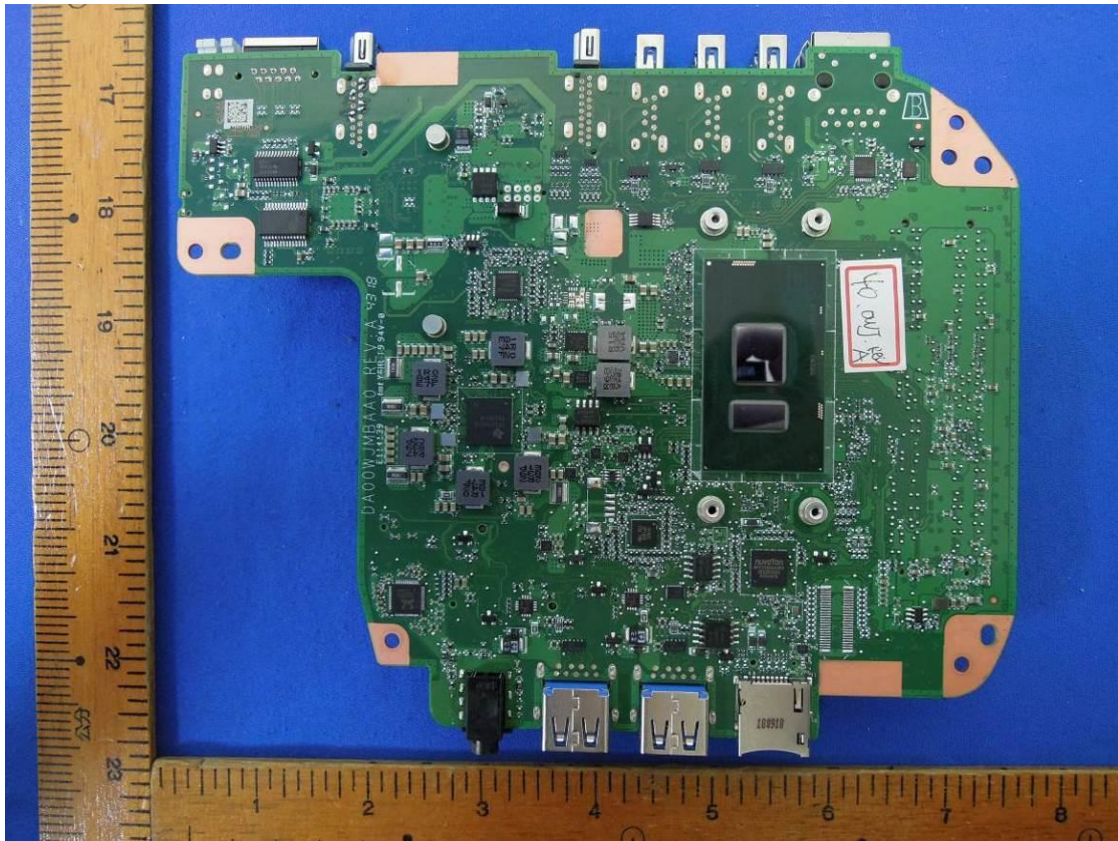

M/B: DA00WJMBAA0

CPU

Memory

SSD

Wireless: Intel \ 7265NGW