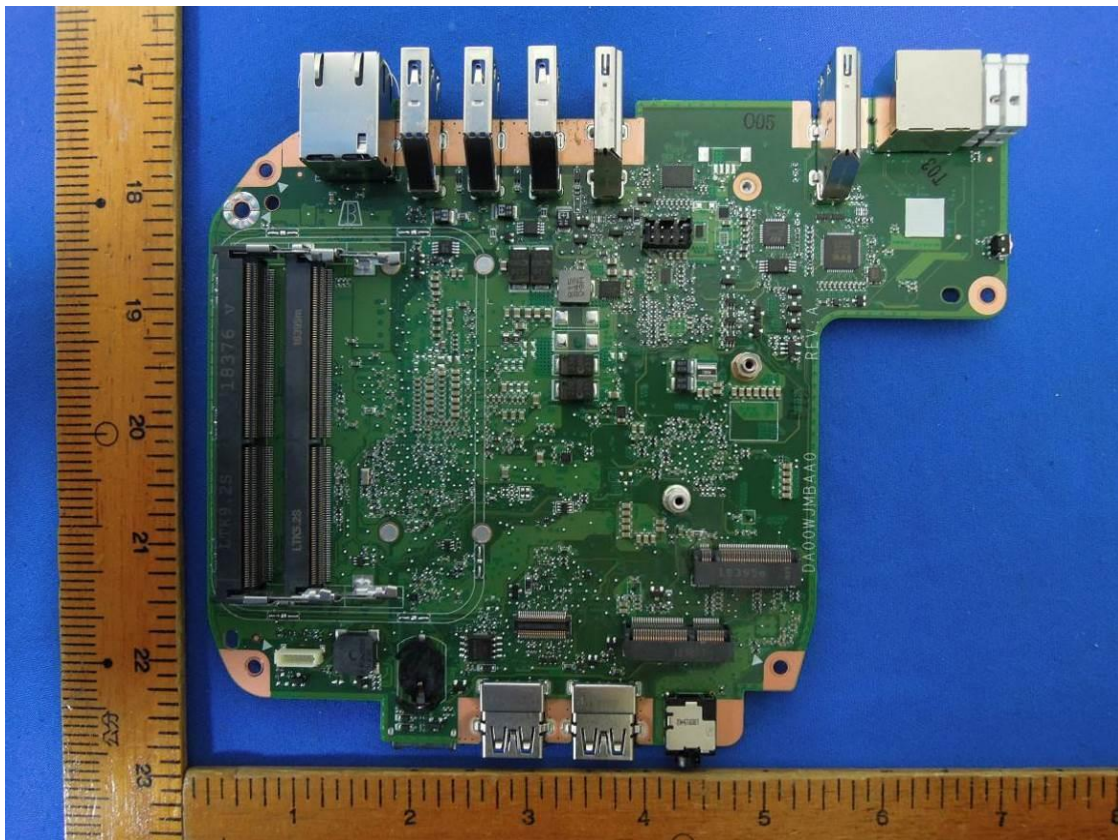

M/B: DA00WJMBAA0

CPU

Memory

SSD

Wireless: Intel \ 7265NGW