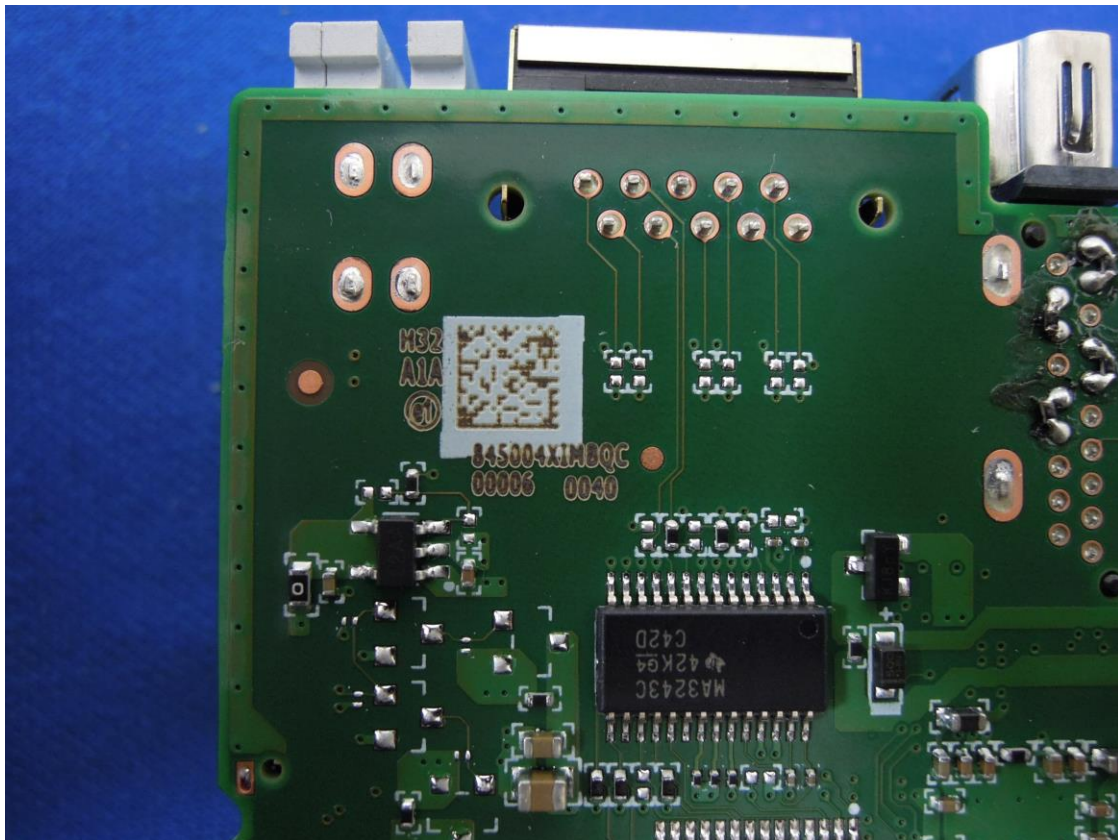

M/B: DA00WJMBAA0

CPU

Memory

SSD

Wireless: Intel \ 7265NGW