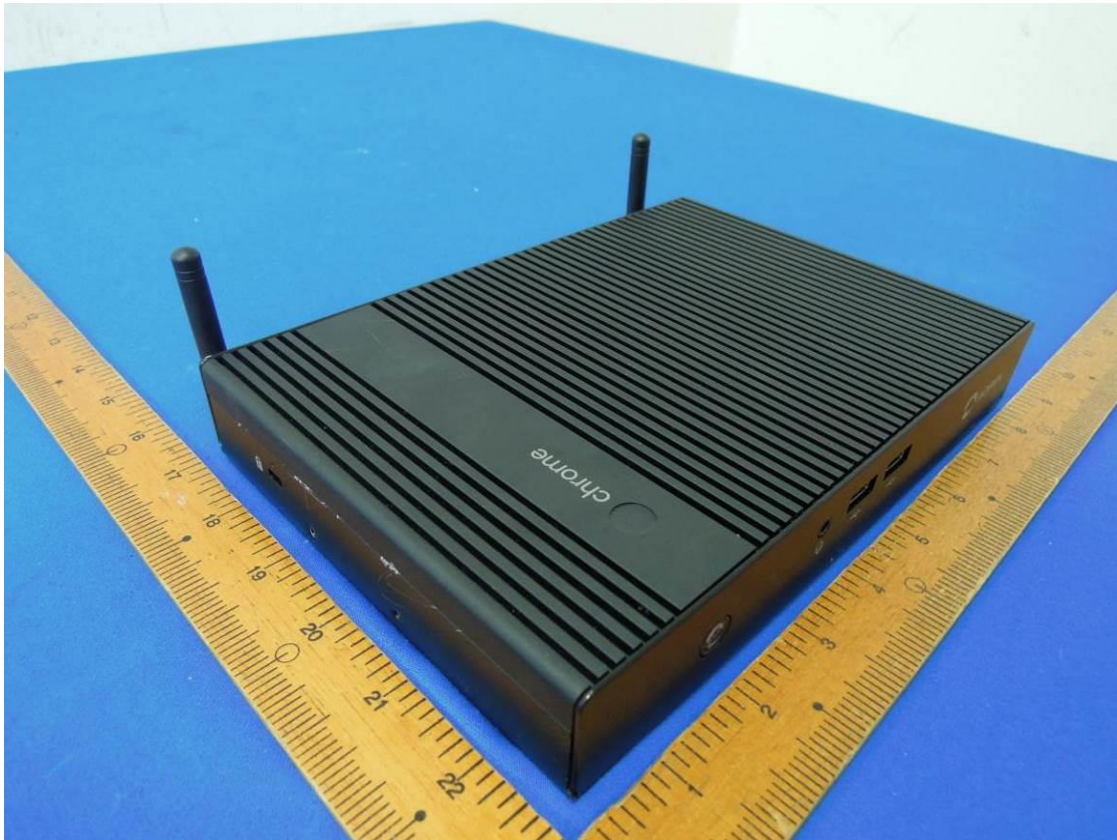

Photographs of EUT

Adapter: CHICONY \ A11-065N1A