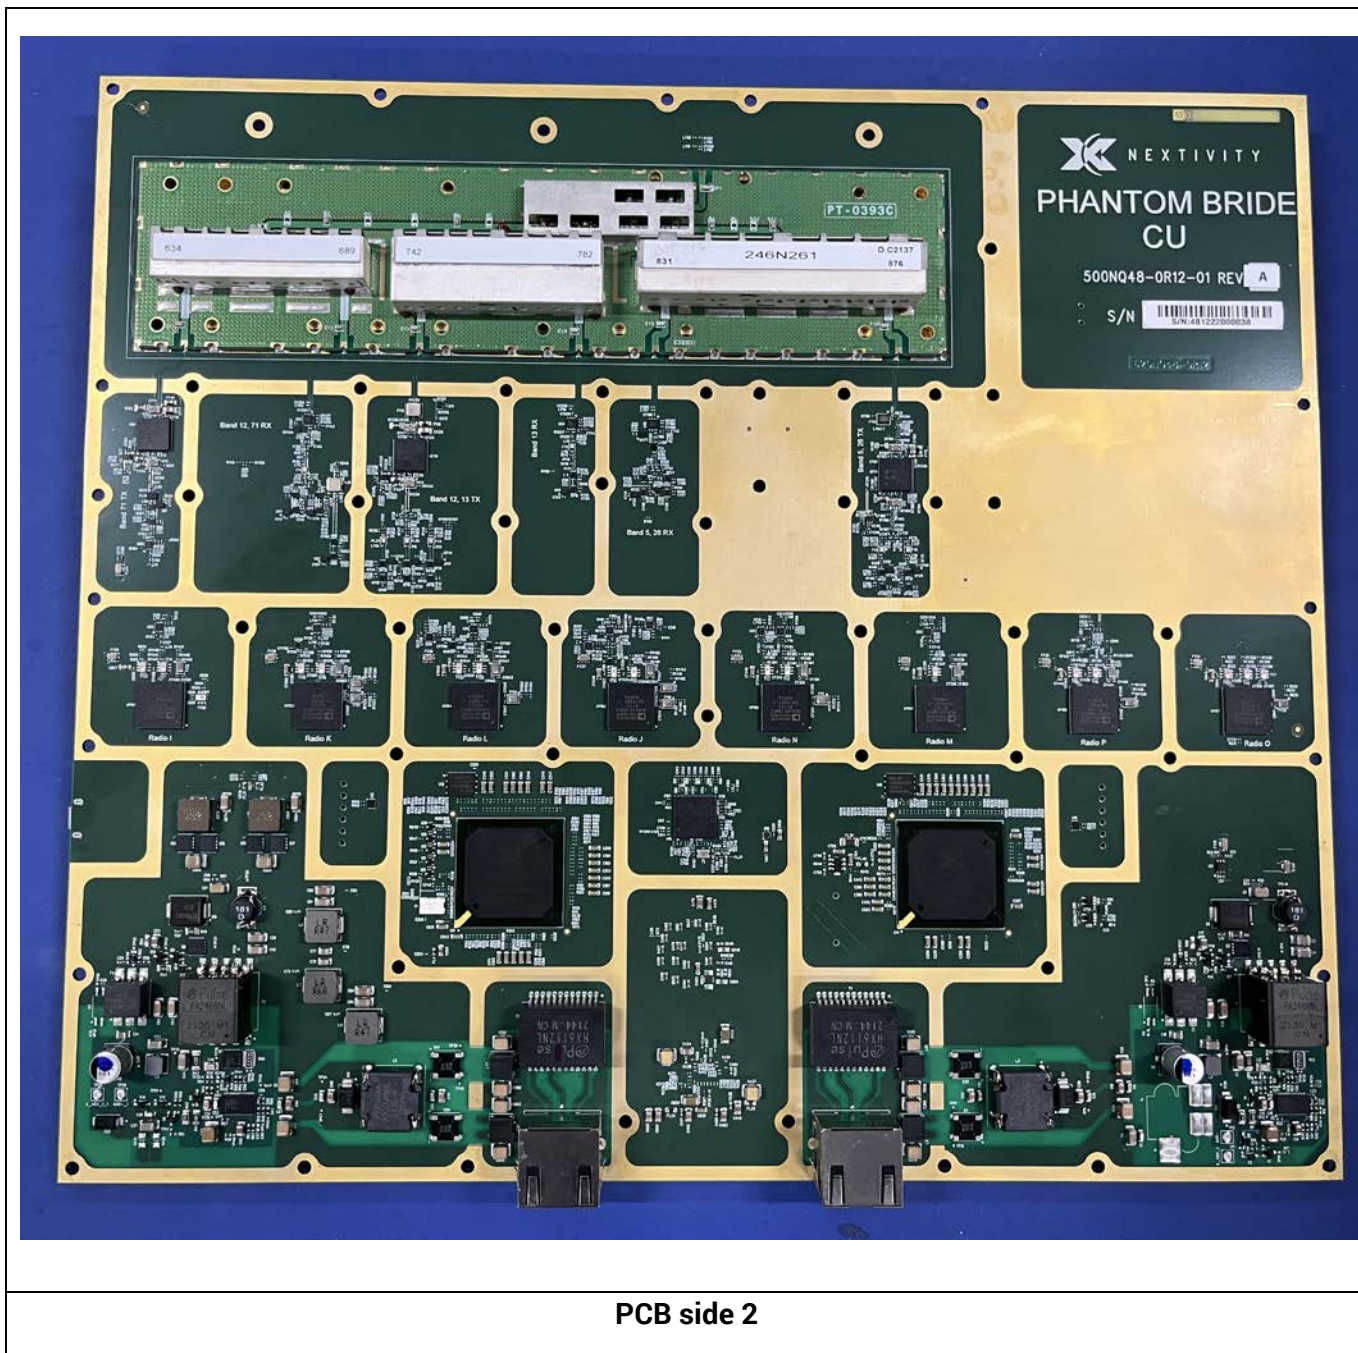

Internal Photos

CEL-FI Model #: QUATRA 4000c
CU

PCB Side 1

Housing_Bottom_Internal

Housing_Top_Internal

PCB Side 1_Radio