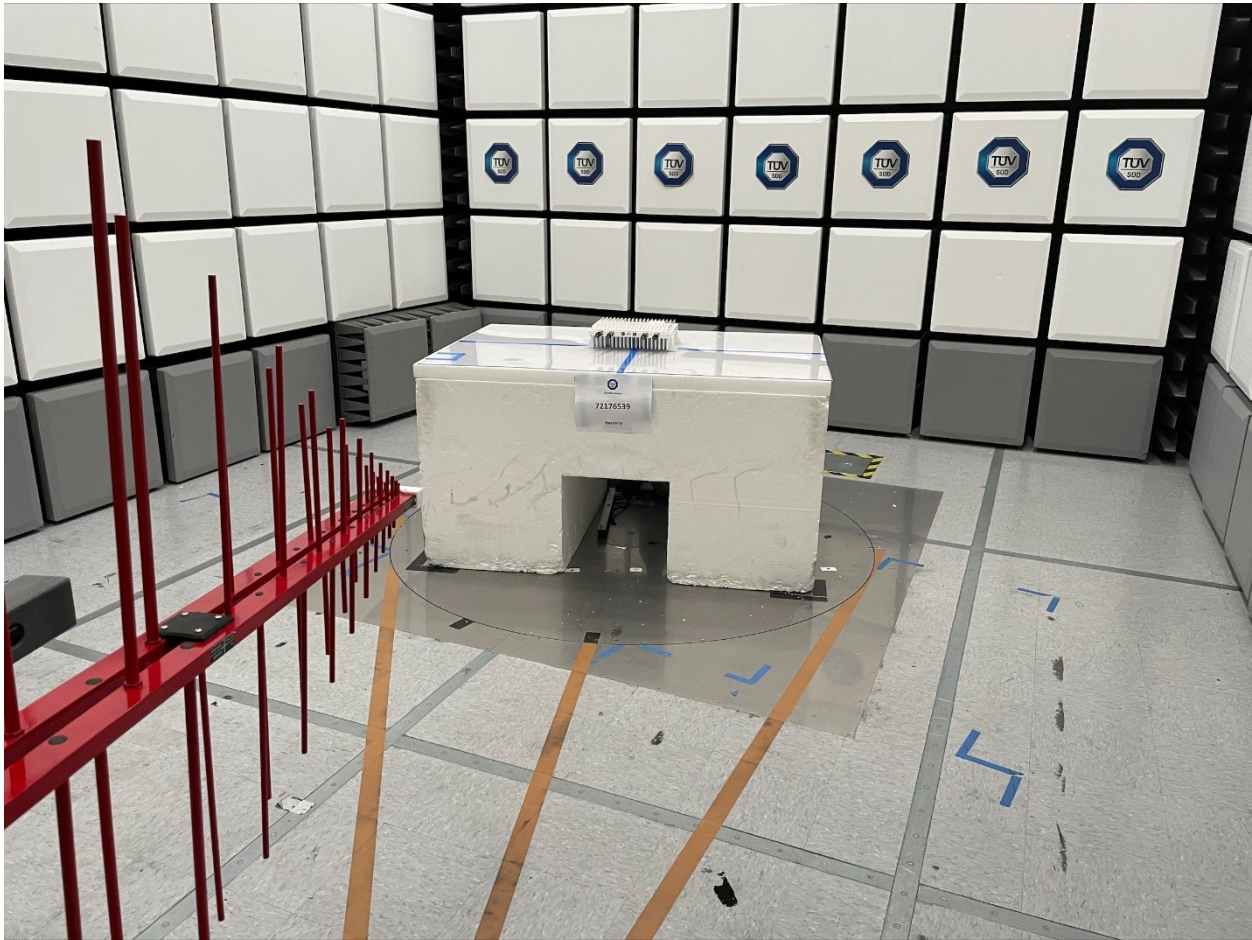

CU Radiated Emissions Test Setup (30MHz to 1GHz)

CU Radiated Emissions Test Setup (1GHz to 18GHz)

NU Radiated Emissions Test Setup (30MHz to 1GHz)

NU Radiated Emissions Test Setup (1GHz to 18GHz)

AC Conducted Emissions Test Setup (Back)

AC Conducted Emissions Test Setup (Front)

Antenna Conducted Port Test Setup

America

Frequency Stability Test Setup

America