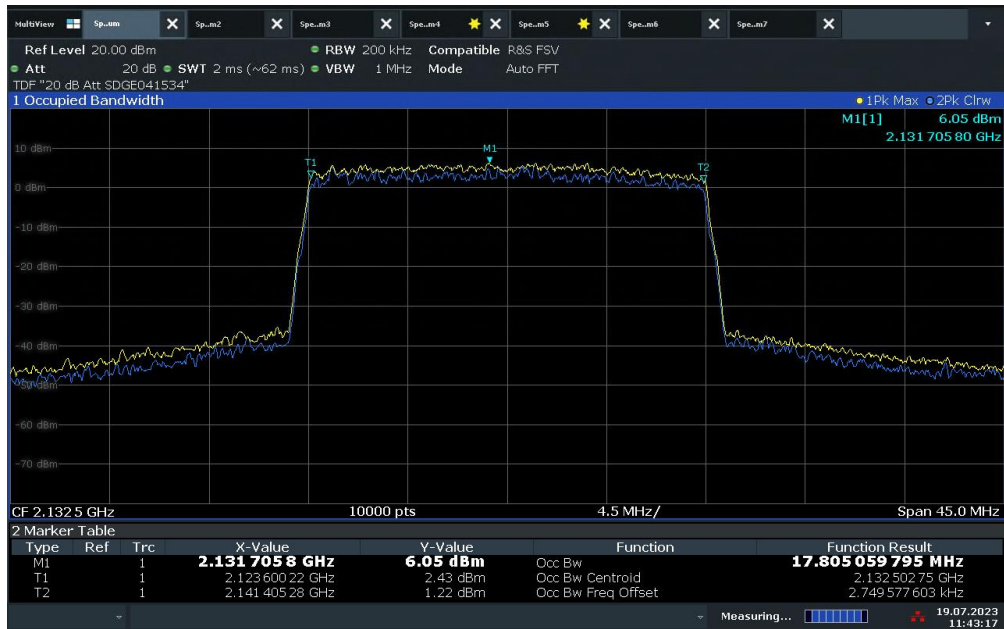

**LTE Band 4 Downlink (5 MHz BW) / Mid Channel 2132.5 MHz / 26dB BW**

11:31:56 19.07.2023

**LTE Band 4 Downlink (10 MHz BW) / Mid Channel 2132.5 MHz / 99%OBW**

11:34:46 19.07.2023

FCC ID: YETG43-BBBE  
 IC No.: 9298A-G43BBBE

**LTE Band 4 Downlink (10 MHz BW) / Mid Channel 2132.5 MHz / 26dB BW**

11:35:00 19.07.2023

**LTE Band 4 Downlink (15 MHz BW) / Mid Channel 2132.5 MHz / 99%OBW**

08:37:25 11.10.2023

FCC ID: YETG43-BBBE  
 IC No.: 9298A-G43BBBE

**LTE Band 4 Downlink (15 MHz BW) / Mid Channel 2132.5 MHz / 26dB BW**

08:37:04 11.10.2023

**LTE Band 4 Downlink (20 MHz BW) / Mid Channel 2132.5 MHz / 99%OBW**

11:43:18 19.07.2023

FCC ID: YETG43-BBBE  
 IC No.: 9298A-G43BBBE

### LTE Band 4 Downlink (20 MHz BW) / Mid Channel 2132.5 MHz / 26dB BW

11:42:46 19.07.2023