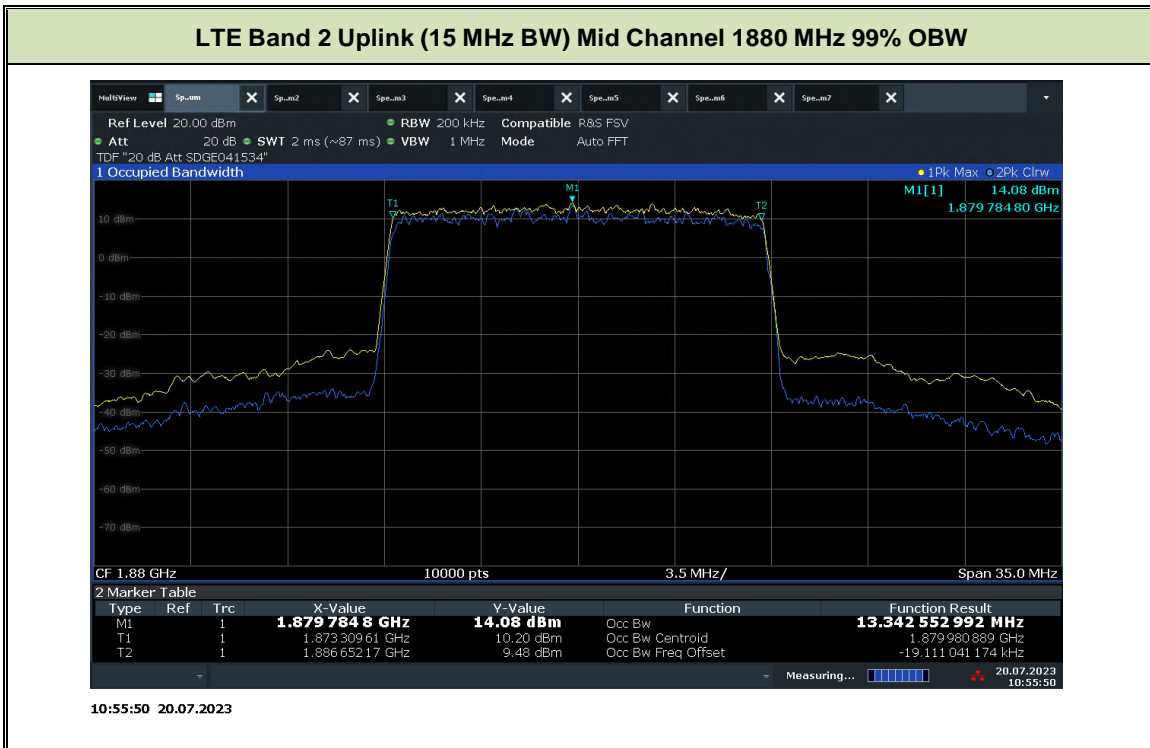

FCC ID: YETG43-BBBE  
 IC No.: 9298A-G43BBBE

Product Service

FCC ID: YETG43-BBBE  
 IC No.: 9298A-G43BBBE

Product Service

FCC ID: YETG43-BBBE  
 IC No.: 9298A-G43BBBE

Product Service

FCC ID: YETG43-BBBE  
 IC No.: 9298A-G43BBBE

**LTE Band 4 Downlink (5 MHz BW) / Mid Channel 2132.5 MHz / 26dB BW**

11:31:56 19.07.2023

**LTE Band 4 Downlink (10 MHz BW) / Mid Channel 2132.5 MHz / 99%OBW**

11:34:46 19.07.2023

FCC ID: YETG43-BBBE  
 IC No.: 9298A-G43BBBE

**LTE Band 4 Downlink (10 MHz BW) / Mid Channel 2132.5 MHz / 26dB BW**

11:35:00 19.07.2023

**LTE Band 4 Downlink (15 MHz BW) / Mid Channel 2132.5 MHz / 99%OBW**

08:37:25 11.10.2023

FCC ID: YETG43-BBBE  
 IC No.: 9298A-G43BBBE