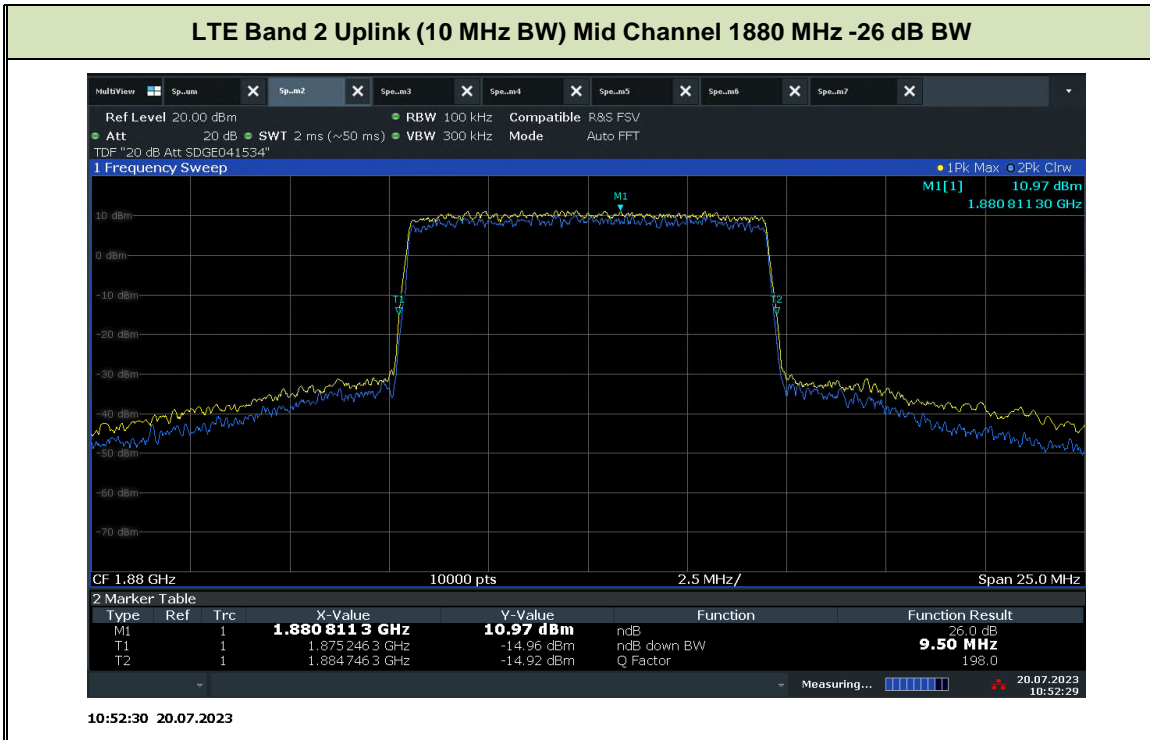

FCC ID: YETG43-BBBE  
 IC No.: 9298A-G43BBBE

Product Service

FCC ID: YETG43-BBBE  
 IC No.: 9298A-G43BBBE

Product Service

FCC ID: YETG43-BBBE  
 IC No.: 9298A-G43BBBE

Product Service

FCC ID: YETG43-BBBE  
 IC No.: 9298A-G43BBBE

**LTE Band 4 Downlink (5 MHz BW) / Mid Channel 2132.5 MHz / 26dB BW**

11:31:56 19.07.2023

**LTE Band 4 Downlink (10 MHz BW) / Mid Channel 2132.5 MHz / 99%OBW**

11:34:46 19.07.2023

FCC ID: YETG43-BBBE  
 IC No.: 9298A-G43BBBE

**LTE Band 4 Downlink (10 MHz BW) / Mid Channel 2132.5 MHz / 26dB BW**

11:35:00 19.07.2023

**LTE Band 4 Downlink (15 MHz BW) / Mid Channel 2132.5 MHz / 99%OBW**

08:37:25 11.10.2023

FCC ID: YETG43-BBBE  
 IC No.: 9298A-G43BBBE