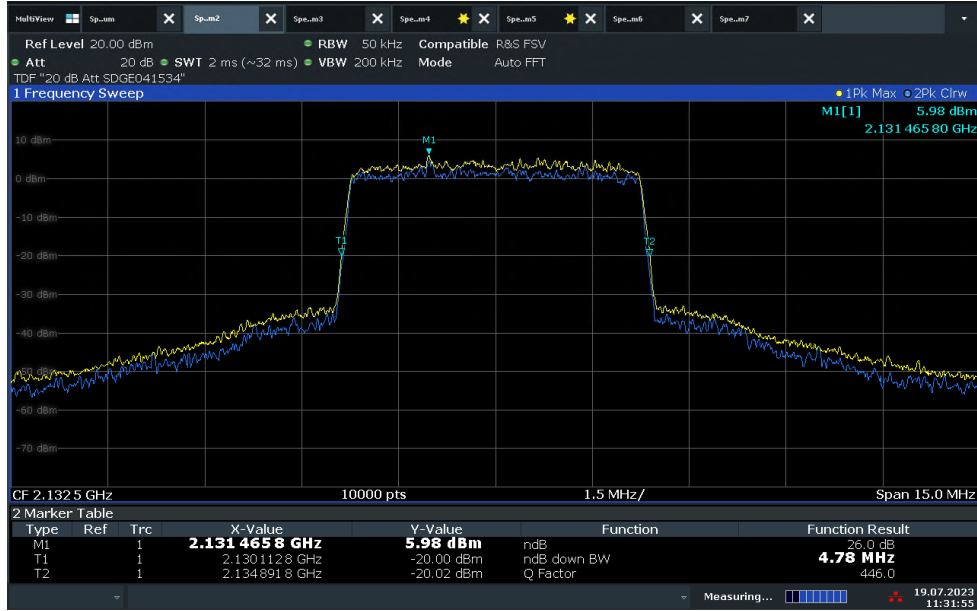

FCC ID: YETG43-BBBE  
 IC No.: 9298A-G43BBBE

Product Service

FCC ID: YETG43-BBBE  
 IC No.: 9298A-G43BBBE

Product Service

FCC ID: YETG43-BBBE  
 IC No.: 9298A-G43BBBE

Product Service

FCC ID: YETG43-BBBE  
 IC No.: 9298A-G43BBBE

**LTE Band 4 Downlink (5 MHz BW) / Mid Channel 2132.5 MHz / 26dB BW**

11:31:56 19.07.2023

**LTE Band 4 Downlink (10 MHz BW) / Mid Channel 2132.5 MHz / 99%OBW**

11:34:46 19.07.2023

FCC ID: YETG43-BBBE  
 IC No.: 9298A-G43BBBE

**LTE Band 4 Downlink (10 MHz BW) / Mid Channel 2132.5 MHz / 26dB BW**

11:35:00 19.07.2023

**LTE Band 4 Downlink (15 MHz BW) / Mid Channel 2132.5 MHz / 99%OBW**

08:37:25 11.10.2023

FCC ID: YETG43-BBBE  
 IC No.: 9298A-G43BBBE

**LTE Band 4 Downlink (15 MHz BW) / Mid Channel 2132.5 MHz / 26dB BW**

08:37:04 11.10.2023

**LTE Band 4 Downlink (20 MHz BW) / Mid Channel 2132.5 MHz / 99%OBW**

11:43:18 19.07.2023

FCC ID: YETG43-BBBE  
 IC No.: 9298A-G43BBBE