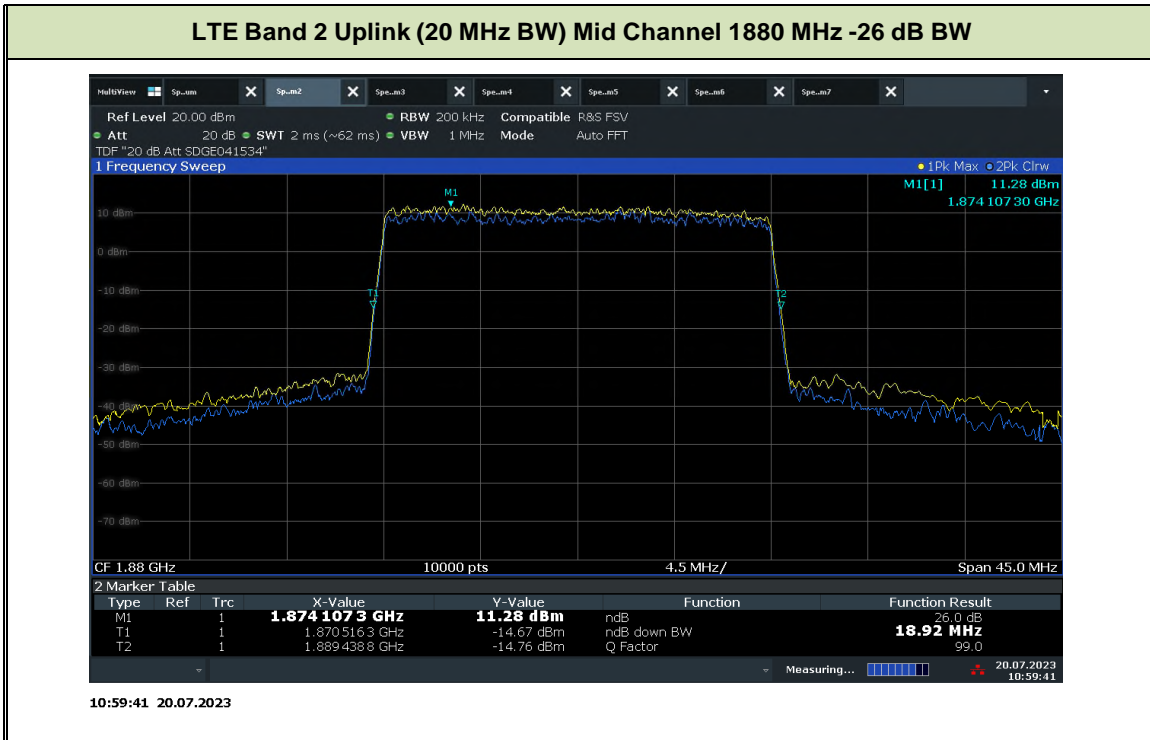

FCC ID: YETG43-BBBE  
 IC No.: 9298A-G43BBBE

Product Service

FCC ID: YETG43-BBBE  
 IC No.: 9298A-G43BBBE

Product Service

FCC ID: YETG43-BBBE  
 IC No.: 9298A-G43BBBE

Product Service

FCC ID: YETG43-BBBE  
 IC No.: 9298A-G43BBBE

**LTE Band 4 Downlink (5 MHz BW) / Mid Channel 2132.5 MHz / 26dB BW**

11:31:56 19.07.2023

**LTE Band 4 Downlink (10 MHz BW) / Mid Channel 2132.5 MHz / 99%OBW**

11:34:46 19.07.2023

FCC ID: YETG43-BBBE  
 IC No.: 9298A-G43BBBE

**LTE Band 4 Downlink (10 MHz BW) / Mid Channel 2132.5 MHz / 26dB BW**

11:35:00 19.07.2023

**LTE Band 4 Downlink (15 MHz BW) / Mid Channel 2132.5 MHz / 99%OBW**

08:37:25 11.10.2023

FCC ID: YETG43-BBBE  
 IC No.: 9298A-G43BBBE