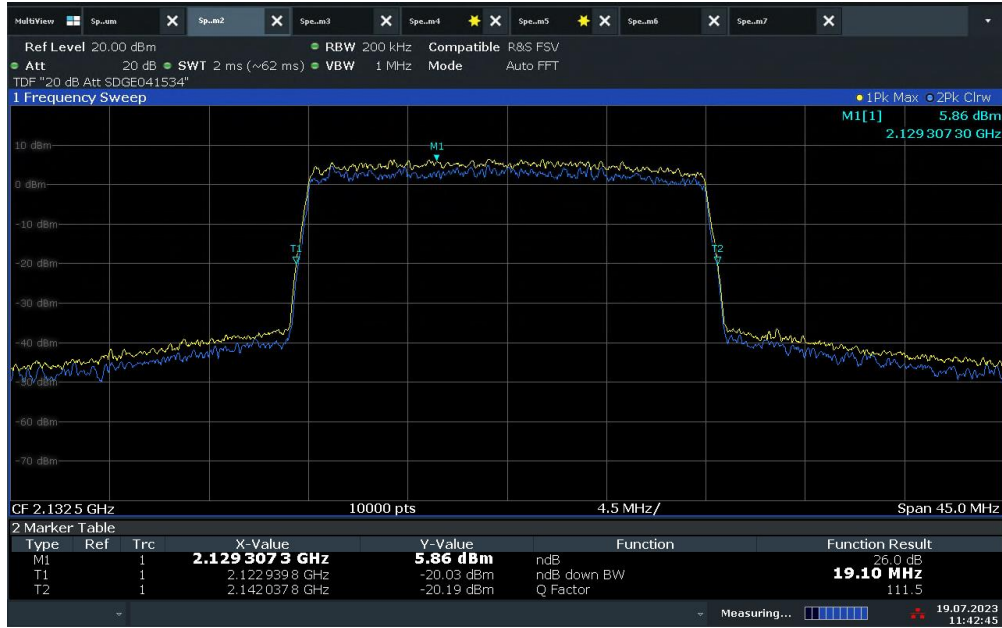

**LTE Band 4 Downlink (10 MHz BW) / Mid Channel 2132.5 MHz / 26dB BW**

11:35:00 19.07.2023

**LTE Band 4 Downlink (15 MHz BW) / Mid Channel 2132.5 MHz / 99%OBW**

08:37:25 11.10.2023

FCC ID: YETG43-BBBE  
 IC No.: 9298A-G43BBBE

**LTE Band 4 Downlink (15 MHz BW) / Mid Channel 2132.5 MHz / 26dB BW**

08:37:04 11.10.2023

**LTE Band 4 Downlink (20 MHz BW) / Mid Channel 2132.5 MHz / 99%OBW**

11:43:18 19.07.2023

FCC ID: YETG43-BBBE  
 IC No.: 9298A-G43BBBE

### LTE Band 4 Downlink (20 MHz BW) / Mid Channel 2132.5 MHz / 26dB BW

11:42:46 19.07.2023

### LTE Band 4 Uplink (5 MHz BW) / Mid Channel 1732.5 MHz / 99%OBW

11:02:54 20.07.2023

FCC ID: YETG43-BBBE  
 IC No.: 9298A-G43BBBE

Product Service

**LTE Band 4 Uplink (5 MHz BW) / Middle Channel 1732.5 MHz / 26dB BW**