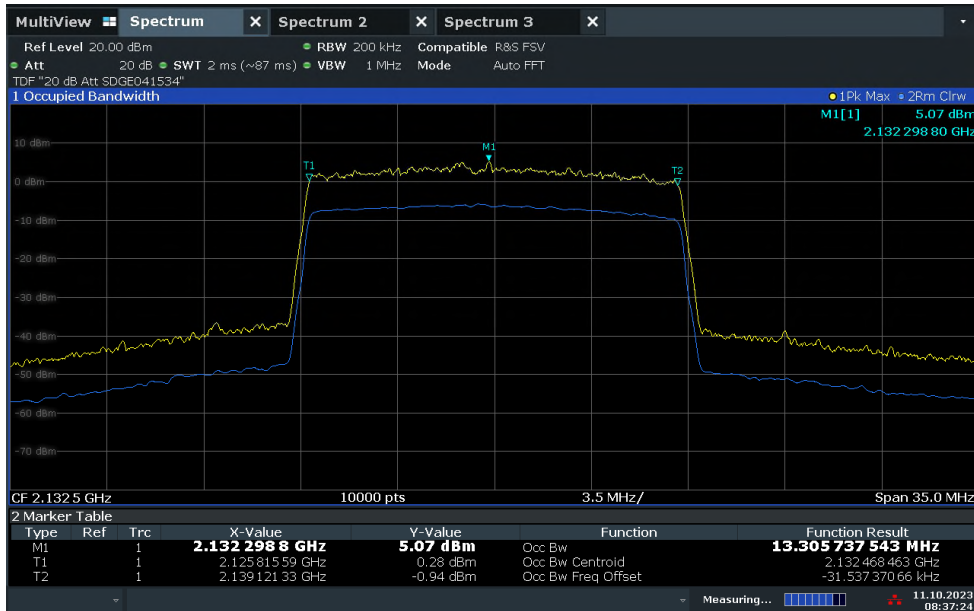

FCC ID: YETG43-BBBE  
 IC No.: 9298A-G43BBBE

Product Service

FCC ID: YETG43-BBBE  
 IC No.: 9298A-G43BBBE

Product Service

FCC ID: YETG43-BBBE  
 IC No.: 9298A-G43BBBE

Product Service

FCC ID: YETG43-BBBE  
 IC No.: 9298A-G43BBBE

**LTE Band 4 Downlink (5 MHz BW) / Mid Channel 2132.5 MHz / 26dB BW**

11:31:56 19.07.2023

**LTE Band 4 Downlink (10 MHz BW) / Mid Channel 2132.5 MHz / 99%OBW**

11:34:46 19.07.2023

FCC ID: YETG43-BBBE  
 IC No.: 9298A-G43BBBE

**LTE Band 4 Downlink (10 MHz BW) / Mid Channel 2132.5 MHz / 26dB BW**

11:35:00 19.07.2023

**LTE Band 4 Downlink (15 MHz BW) / Mid Channel 2132.5 MHz / 99%OBW**

08:37:25 11.10.2023

FCC ID: YETG43-BBBE  
 IC No.: 9298A-G43BBBE

**LTE Band 4 Downlink (15 MHz BW) / Mid Channel 2132.5 MHz / 26dB BW**

08:37:04 11.10.2023

**LTE Band 4 Downlink (20 MHz BW) / Mid Channel 2132.5 MHz / 99%OBW**

11:43:18 19.07.2023

FCC ID: YETG43-BBBE  
 IC No.: 9298A-G43BBBE