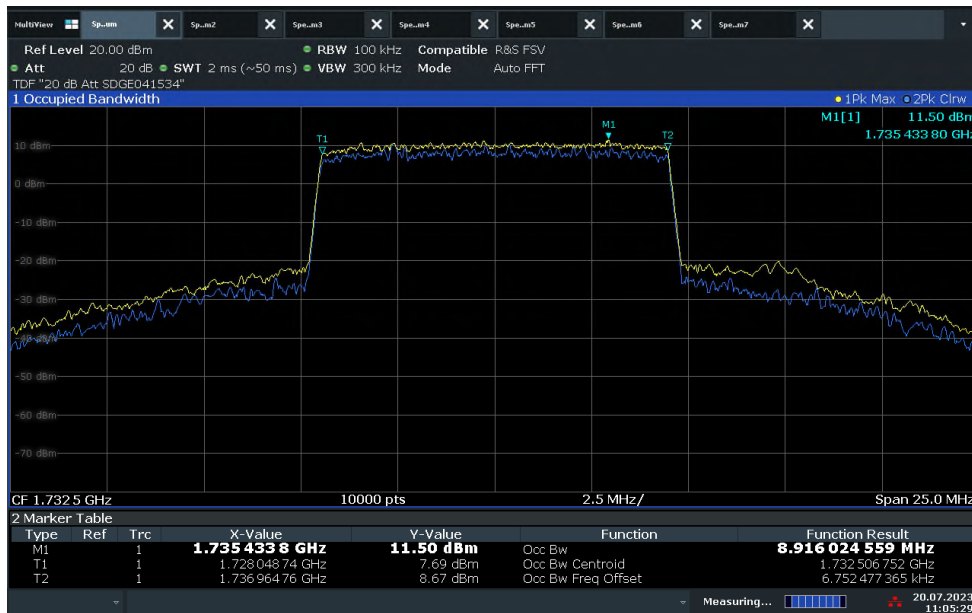

### LTE Band 4 Downlink (20 MHz BW) / Mid Channel 2132.5 MHz / 26dB BW

11:42:46 19.07.2023

### LTE Band 4 Uplink (5 MHz BW) / Mid Channel 1732.5 MHz / 99%OBW

11:02:54 20.07.2023

FCC ID: YETG43-BBBE  
 IC No.: 9298A-G43BBBE

Product Service

**LTE Band 4 Uplink (5 MHz BW) / Middle Channel 1732.5 MHz / 26dB BW**

11:03:05 20.07.2023

**LTE Band 4 Uplink (10 MHz BW) / Mid Channel 1732.5 MHz / 99%OBW**

11:05:30 20.07.2023