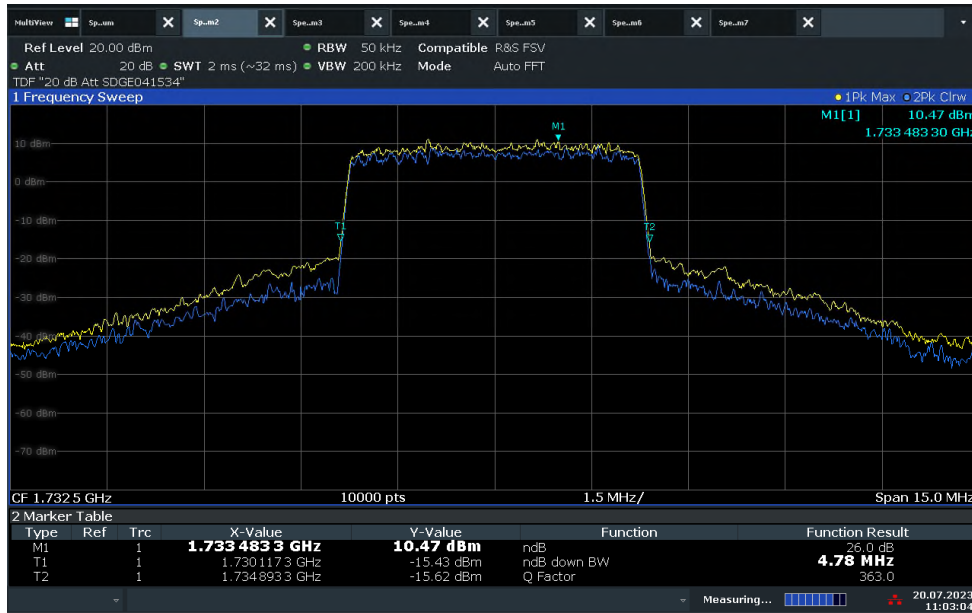

### LTE Band 4 Downlink (20 MHz BW) / Mid Channel 2132.5 MHz / 26dB BW

11:42:46 19.07.2023

### LTE Band 4 Uplink (5 MHz BW) / Mid Channel 1732.5 MHz / 99%OBW

11:02:54 20.07.2023

FCC ID: YETG43-BBBE  
 IC No.: 9298A-G43BBBE

Product Service

**LTE Band 4 Uplink (5 MHz BW) / Middle Channel 1732.5 MHz / 26dB BW**

11:03:05 20.07.2023

**LTE Band 4 Uplink (10 MHz BW) / Mid Channel 1732.5 MHz / 99%OBW**

11:05:30 20.07.2023