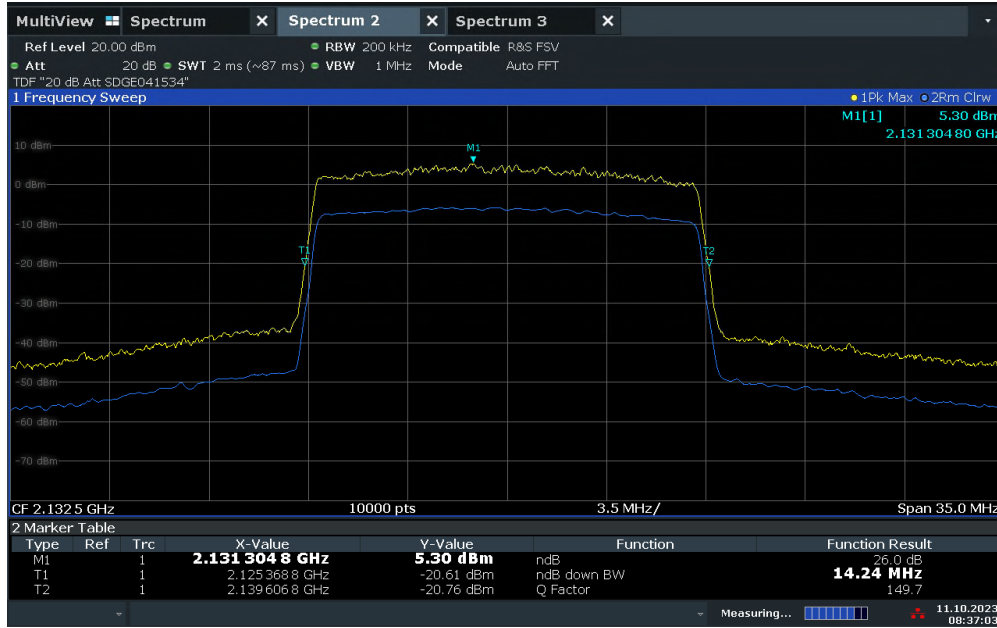

**LTE Band 4 Downlink (5 MHz BW) / Mid Channel 2132.5 MHz / 26dB BW**

11:31:56 19.07.2023

**LTE Band 4 Downlink (10 MHz BW) / Mid Channel 2132.5 MHz / 99%OBW**

11:34:46 19.07.2023

FCC ID: YETG43-BBBE  
 IC No.: 9298A-G43BBBE

**LTE Band 4 Downlink (10 MHz BW) / Mid Channel 2132.5 MHz / 26dB BW**

11:35:00 19.07.2023

**LTE Band 4 Downlink (15 MHz BW) / Mid Channel 2132.5 MHz / 99%OBW**

08:37:25 11.10.2023

FCC ID: YETG43-BBBE  
 IC No.: 9298A-G43BBBE

**LTE Band 4 Downlink (15 MHz BW) / Mid Channel 2132.5 MHz / 26dB BW**

08:37:04 11.10.2023

**LTE Band 4 Downlink (20 MHz BW) / Mid Channel 2132.5 MHz / 99%OBW**

11:43:18 19.07.2023

FCC ID: YETG43-BBBE  
 IC No.: 9298A-G43BBBE

### LTE Band 4 Downlink (20 MHz BW) / Mid Channel 2132.5 MHz / 26dB BW

11:42:46 19.07.2023