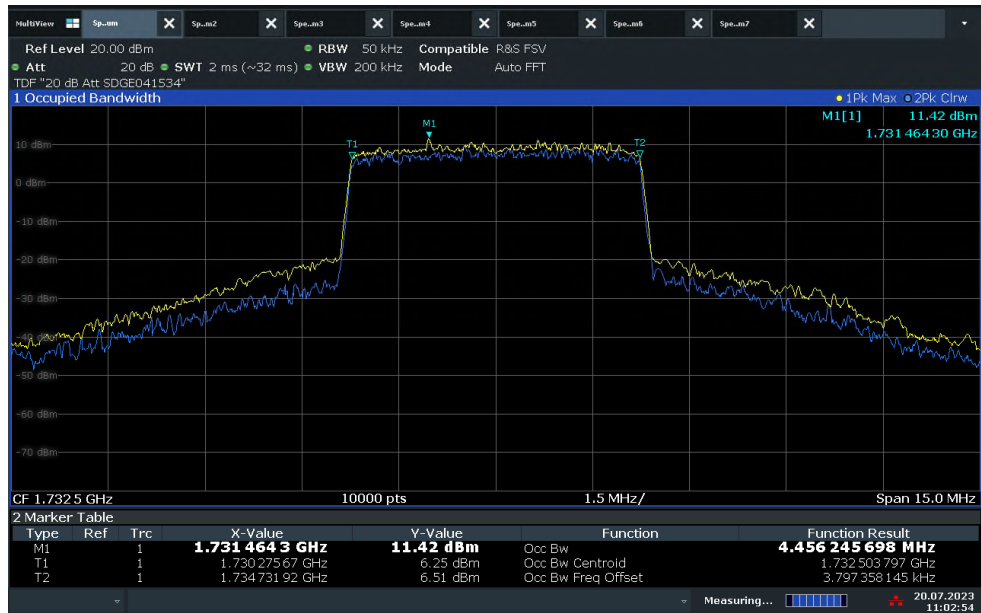

**LTE Band 4 Downlink (10 MHz BW) / Mid Channel 2132.5 MHz / 26dB BW**

11:35:00 19.07.2023

**LTE Band 4 Downlink (15 MHz BW) / Mid Channel 2132.5 MHz / 99%OBW**

08:37:25 11.10.2023

FCC ID: YETG43-BBBE  
 IC No.: 9298A-G43BBBE

**LTE Band 4 Downlink (15 MHz BW) / Mid Channel 2132.5 MHz / 26dB BW**

08:37:04 11.10.2023

**LTE Band 4 Downlink (20 MHz BW) / Mid Channel 2132.5 MHz / 99%OBW**

11:43:18 19.07.2023

FCC ID: YETG43-BBBE  
 IC No.: 9298A-G43BBBE

### LTE Band 4 Downlink (20 MHz BW) / Mid Channel 2132.5 MHz / 26dB BW

11:42:46 19.07.2023

### LTE Band 4 Uplink (5 MHz BW) / Mid Channel 1732.5 MHz / 99%OBW

11:02:54 20.07.2023

FCC ID: YETG43-BBBE  
 IC No.: 9298A-G43BBBE

Product Service

**LTE Band 4 Uplink (5 MHz BW) / Middle Channel 1732.5 MHz / 26dB BW**