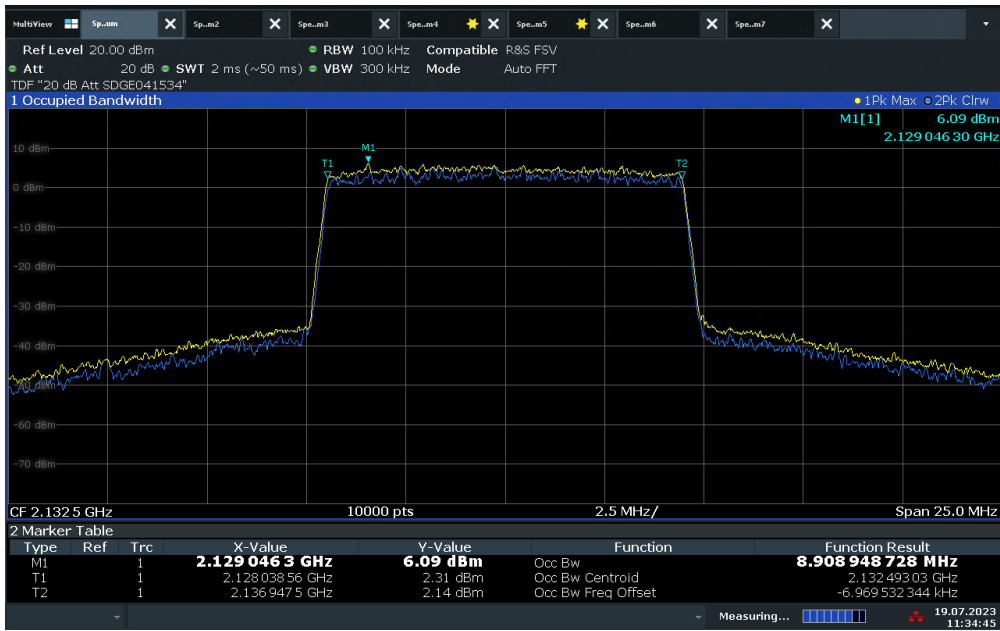

FCC ID: YETG43-BBBE  
 IC No.: 9298A-G43BBBE

Product Service

FCC ID: YETG43-BBBE  
 IC No.: 9298A-G43BBBE

Product Service

FCC ID: YETG43-BBBE  
 IC No.: 9298A-G43BBBE

Product Service

FCC ID: YETG43-BBBE  
 IC No.: 9298A-G43BBBE

**LTE Band 4 Downlink (5 MHz BW) / Mid Channel 2132.5 MHz / 26dB BW**

11:31:56 19.07.2023

**LTE Band 4 Downlink (10 MHz BW) / Mid Channel 2132.5 MHz / 99%OBW**

11:34:46 19.07.2023

FCC ID: YETG43-BBBE  
 IC No.: 9298A-G43BBBE

**LTE Band 4 Downlink (10 MHz BW) / Mid Channel 2132.5 MHz / 26dB BW**

11:35:00 19.07.2023

**LTE Band 4 Downlink (15 MHz BW) / Mid Channel 2132.5 MHz / 99%OBW**

08:37:25 11.10.2023

FCC ID: YETG43-BBBE  
 IC No.: 9298A-G43BBBE