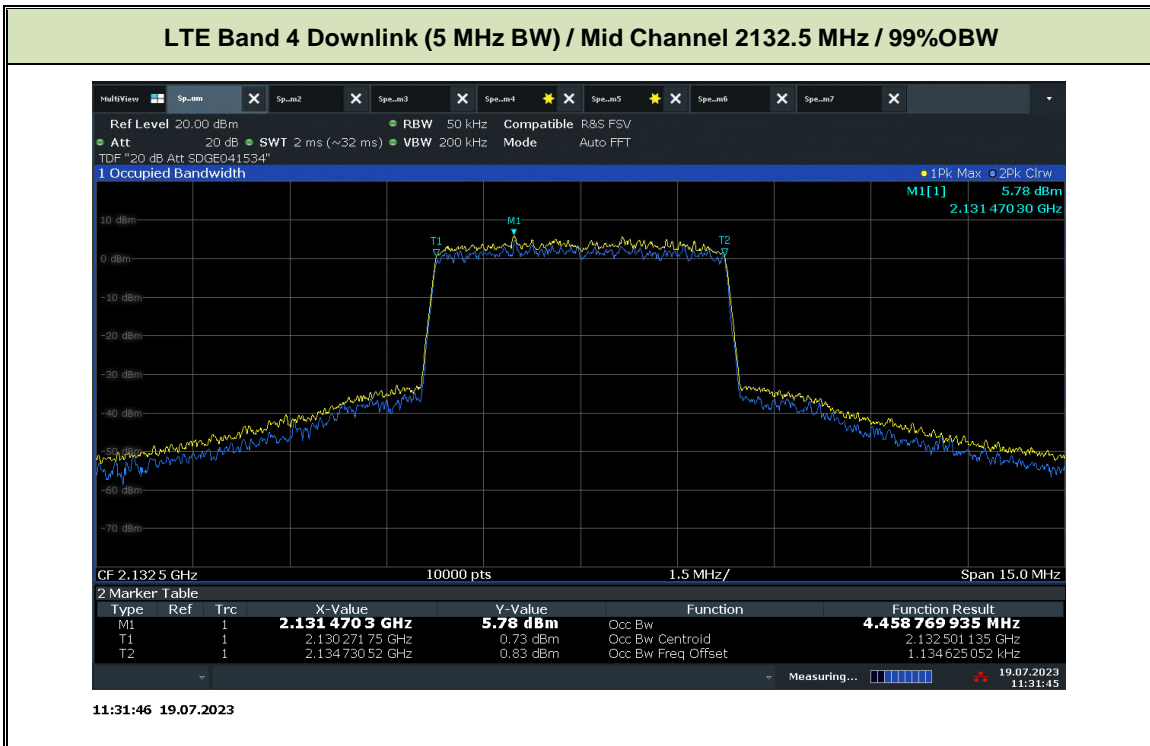

FCC ID: YETG43-BBBE  
 IC No.: 9298A-G43BBBE

Product Service

FCC ID: YETG43-BBBE  
 IC No.: 9298A-G43BBBE

Product Service

FCC ID: YETG43-BBBE  
 IC No.: 9298A-G43BBBE

Product Service

FCC ID: YETG43-BBBE  
 IC No.: 9298A-G43BBBE

**LTE Band 4 Downlink (5 MHz BW) / Mid Channel 2132.5 MHz / 26dB BW**

11:31:56 19.07.2023

**LTE Band 4 Downlink (10 MHz BW) / Mid Channel 2132.5 MHz / 99%OBW**

11:34:46 19.07.2023

FCC ID: YETG43-BBBE  
 IC No.: 9298A-G43BBBE

**LTE Band 4 Downlink (10 MHz BW) / Mid Channel 2132.5 MHz / 26dB BW**

11:35:00 19.07.2023

**LTE Band 4 Downlink (15 MHz BW) / Mid Channel 2132.5 MHz / 99%OBW**

08:37:25 11.10.2023

FCC ID: YETG43-BBBE  
 IC No.: 9298A-G43BBBE