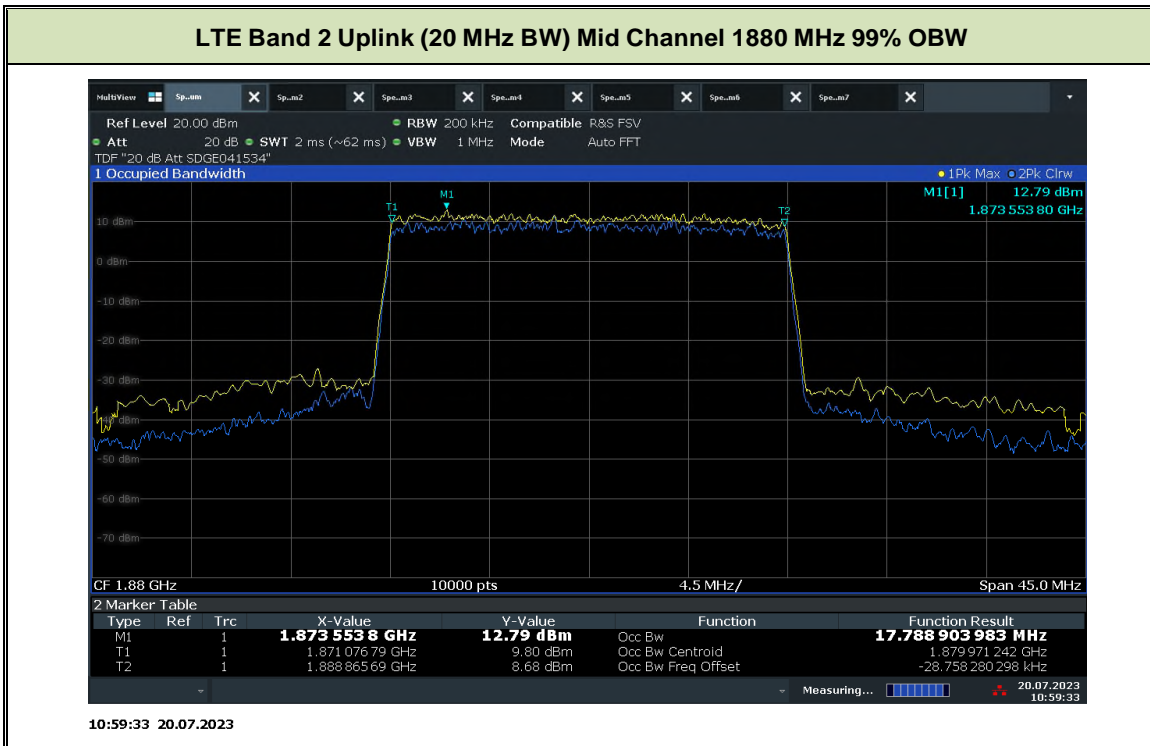

FCC ID: YETG43-BBBE  
 IC No.: 9298A-G43BBBE

Product Service

FCC ID: YETG43-BBBE  
 IC No.: 9298A-G43BBBE

Product Service

FCC ID: YETG43-BBBE  
 IC No.: 9298A-G43BBBE

Product Service

FCC ID: YETG43-BBBE  
 IC No.: 9298A-G43BBBE

**LTE Band 4 Downlink (5 MHz BW) / Mid Channel 2132.5 MHz / 26dB BW**

11:31:56 19.07.2023

**LTE Band 4 Downlink (10 MHz BW) / Mid Channel 2132.5 MHz / 99%OBW**

11:34:46 19.07.2023

FCC ID: YETG43-BBBE  
 IC No.: 9298A-G43BBBE

**LTE Band 4 Downlink (10 MHz BW) / Mid Channel 2132.5 MHz / 26dB BW**

11:35:00 19.07.2023

**LTE Band 4 Downlink (15 MHz BW) / Mid Channel 2132.5 MHz / 99%OBW**

08:37:25 11.10.2023

FCC ID: YETG43-BBBE  
 IC No.: 9298A-G43BBBE