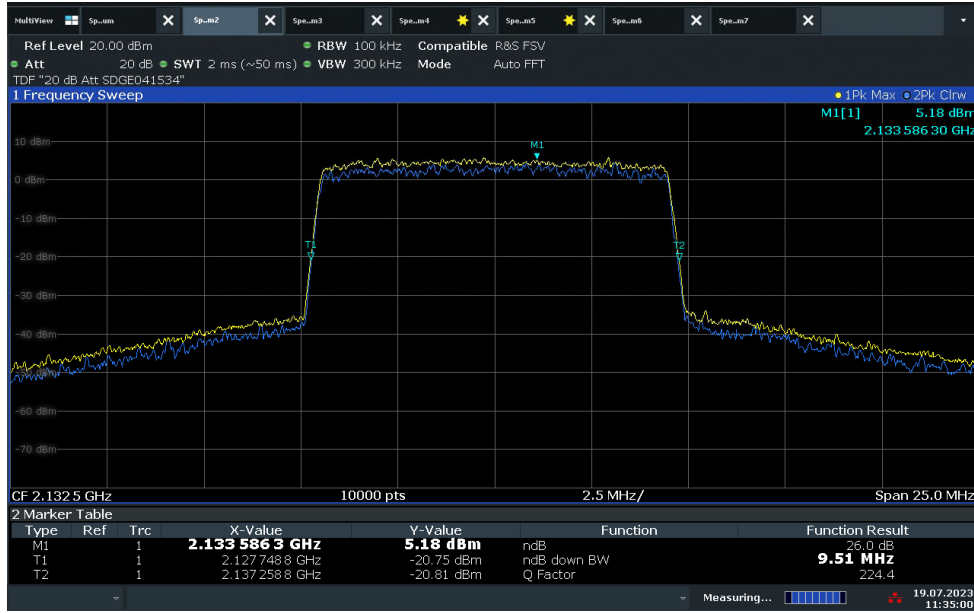

FCC ID: YETG43-BBBE  
 IC No.: 9298A-G43BBBE

Product Service

FCC ID: YETG43-BBBE  
 IC No.: 9298A-G43BBBE

Product Service

FCC ID: YETG43-BBBE  
 IC No.: 9298A-G43BBBE

Product Service

FCC ID: YETG43-BBBE  
 IC No.: 9298A-G43BBBE

**LTE Band 4 Downlink (5 MHz BW) / Mid Channel 2132.5 MHz / 26dB BW**

11:31:56 19.07.2023

**LTE Band 4 Downlink (10 MHz BW) / Mid Channel 2132.5 MHz / 99%OBW**

11:34:46 19.07.2023

FCC ID: YETG43-BBBE  
 IC No.: 9298A-G43BBBE

**LTE Band 4 Downlink (10 MHz BW) / Mid Channel 2132.5 MHz / 26dB BW**

11:35:00 19.07.2023

**LTE Band 4 Downlink (15 MHz BW) / Mid Channel 2132.5 MHz / 99%OBW**

08:37:25 11.10.2023

FCC ID: YETG43-BBBE  
 IC No.: 9298A-G43BBBE

**LTE Band 4 Downlink (15 MHz BW) / Mid Channel 2132.5 MHz / 26dB BW**

08:37:04 11.10.2023

**LTE Band 4 Downlink (20 MHz BW) / Mid Channel 2132.5 MHz / 99%OBW**

11:43:18 19.07.2023

FCC ID: YETG43-BBBE  
 IC No.: 9298A-G43BBBE