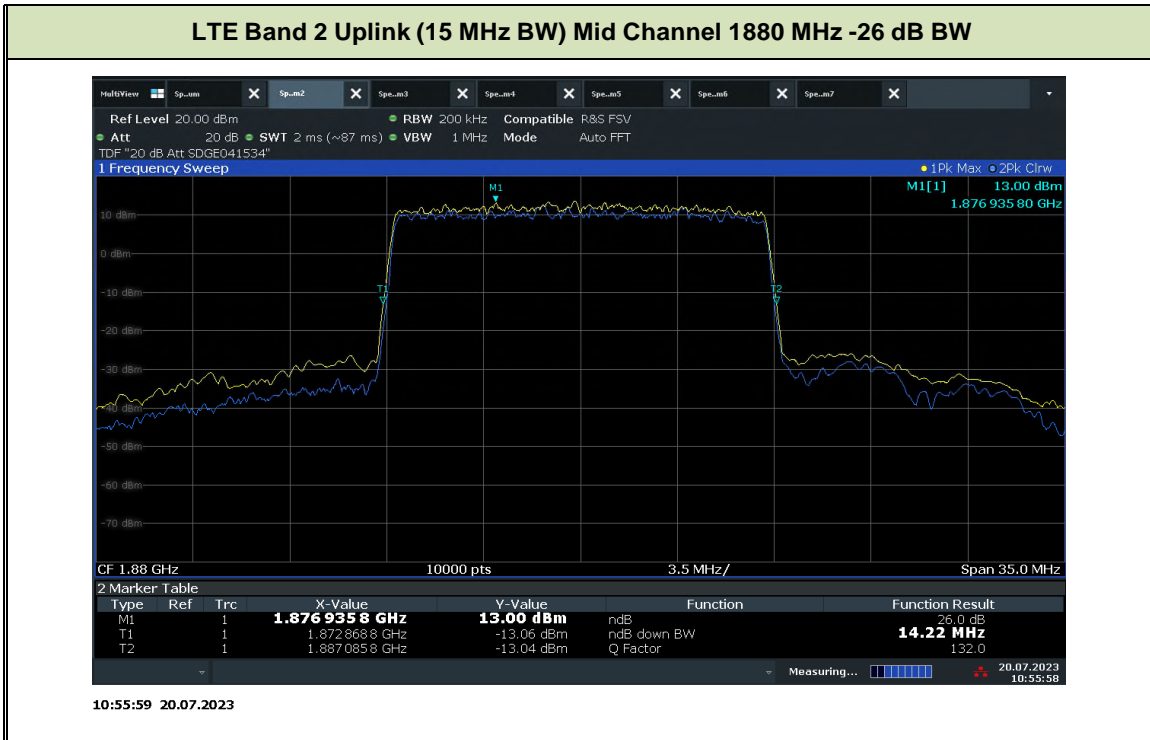

FCC ID: YETG43-BBBE  
 IC No.: 9298A-G43BBBE

Product Service

FCC ID: YETG43-BBBE  
 IC No.: 9298A-G43BBBE

Product Service

FCC ID: YETG43-BBBE  
 IC No.: 9298A-G43BBBE

Product Service

FCC ID: YETG43-BBBE  
 IC No.: 9298A-G43BBBE

**LTE Band 4 Downlink (5 MHz BW) / Mid Channel 2132.5 MHz / 26dB BW**

11:31:56 19.07.2023

**LTE Band 4 Downlink (10 MHz BW) / Mid Channel 2132.5 MHz / 99%OBW**

11:34:46 19.07.2023

FCC ID: YETG43-BBBE  
 IC No.: 9298A-G43BBBE

**LTE Band 4 Downlink (10 MHz BW) / Mid Channel 2132.5 MHz / 26dB BW**

11:35:00 19.07.2023

**LTE Band 4 Downlink (15 MHz BW) / Mid Channel 2132.5 MHz / 99%OBW**

08:37:25 11.10.2023

FCC ID: YETG43-BBBE  
 IC No.: 9298A-G43BBBE