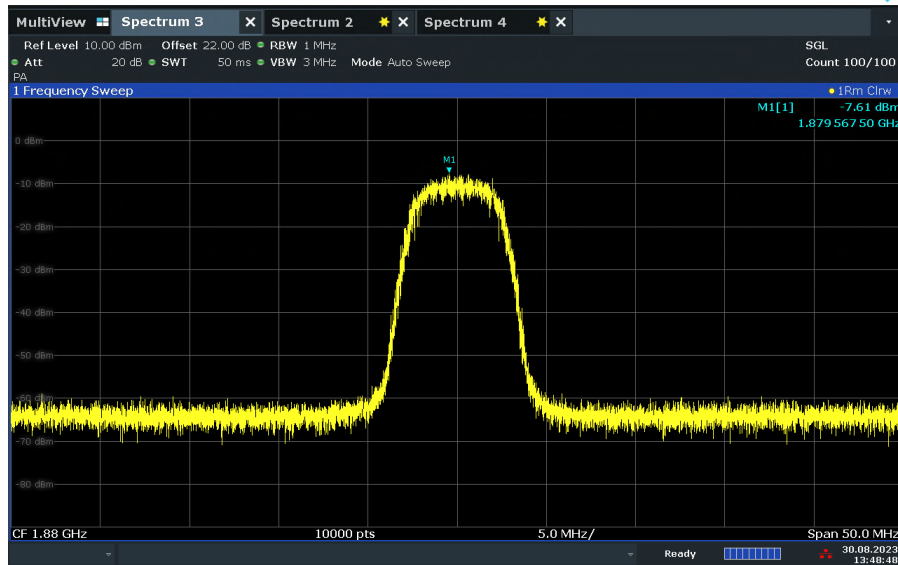

FCC ID: YETG43-BBBE
IC No.: 9298A-G43BBBE

LTE Band 2 Downlink Authorized Frequency Range (1930-1990MHz) (MCC/MNC: 123-916)

11:29:43 31.08.2023

LTE Band 2 Uplink Authorized Frequency Range (1850-1910MHz) (MCC/MNC: 123-456)

13:48:49 30.08.2023

FCC ID: YETG43-BBBE
IC No.: 9298A-G43BBBE

FCC ID: YETG43-BBBE
IC No.: 9298A-G43BBBE

LTE Band 4 Downlink Authorized Frequency Range (2110 – 2155 MHz) (MCC/MNC: 123-456)

11:06:50 30.08.2023

LTE Band 4 Downlink Authorized Frequency Range (2110 – 2155 MHz) (MCC/MNC: 123-619)

11:33:29 31.08.2023

FCC ID: YETG43-BBBE
IC No.: 9298A-G43BBBE

LTE Band 4 Downlink Authorized Frequency Range (2110 – 2155 MHz) (MCC/MNC: 123-916)