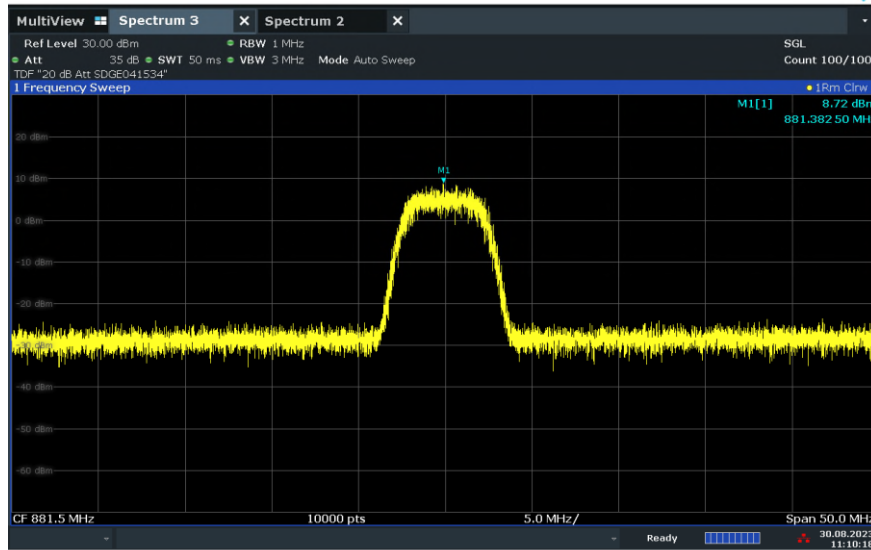

10:44:27 31.08.2023

LTE Band 4 Uplink Authorized Frequency Range (1710 – 1755 MHz) (MCC/MNC: 123-916)

10:45:45 31.08.2023

FCC ID: YETG43-BBBE
IC No.: 9298A-G43BBBE

**LTE Band 5 Downlink Authorized Frequency Range (869-894 MHz)
(MCC/MNC: 123-456)**