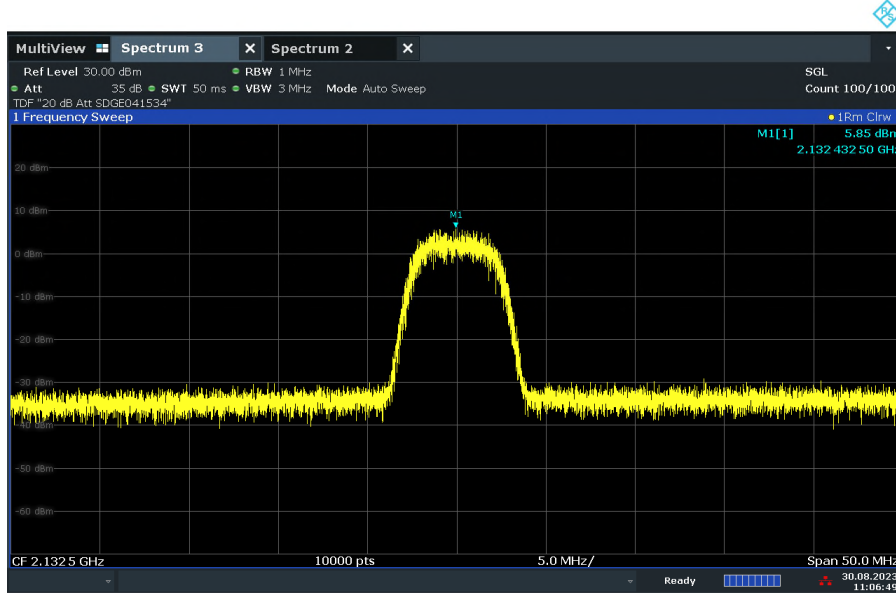

FCC ID: YETG43-BBBE
IC No.: 9298A-G43BBBE

LTE Band 2 Downlink Authorized Frequency Range (1930-1990MHz) (MCC/MNC: 123-916)

11:29:43 31.08.2023

LTE Band 2 Uplink Authorized Frequency Range (1850-1910MHz) (MCC/MNC: 123-456)

13:48:49 30.08.2023

FCC ID: YETG43-BBBE
IC No.: 9298A-G43BBBE

FCC ID: YETG43-BBBE
IC No.: 9298A-G43BBBE

LTE Band 4 Downlink Authorized Frequency Range (2110 – 2155 MHz) (MCC/MNC: 123-456)

11:06:50 30.08.2023

LTE Band 4 Downlink Authorized Frequency Range (2110 – 2155 MHz) (MCC/MNC: 123-619)

11:33:29 31.08.2023

FCC ID: YETG43-BBBE
IC No.: 9298A-G43BBBE

LTE Band 4 Downlink Authorized Frequency Range (2110 – 2155 MHz) (MCC/MNC: 123-916)

LTE Band 4 Uplink Authorized Frequency Range (1710 – 1755 MHz) (MCC/MNC: 123-456)

FCC ID: YETG43-BBBE
IC No.: 9298A-G43BBBE

LTE Band 4 Uplink Authorized Frequency Range (1710 – 1755 MHz) (MCC/MNC: 123-619)