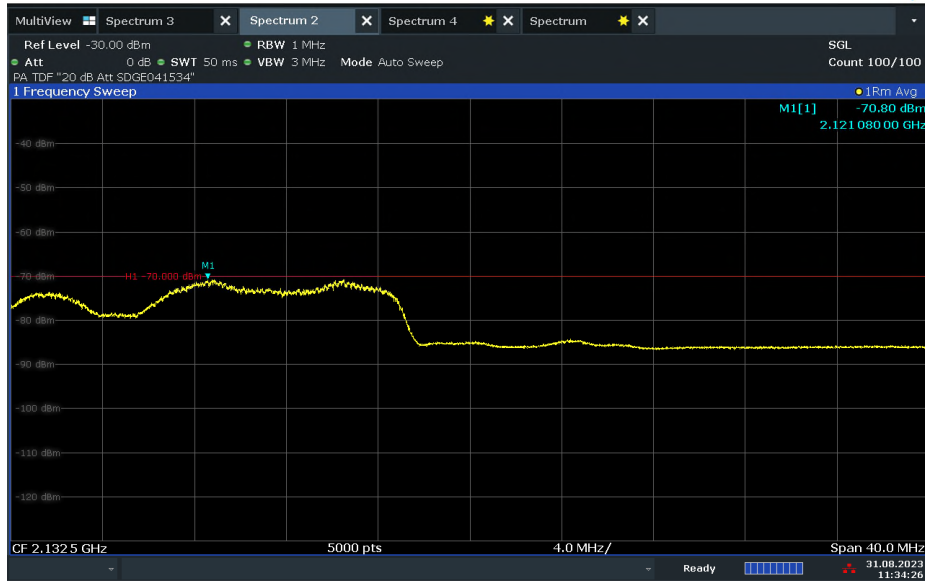

13:48:49 30.08.2023

FCC ID: YETG43-BBBE
IC No.: 9298A-G43BBBE

FCC ID: YETG43-BBBE
IC No.: 9298A-G43BBBE

LTE Band 4 Downlink Authorized Frequency Range (2110 – 2155 MHz) (MCC/MNC: 123-456)

11:06:50 30.08.2023

LTE Band 4 Downlink Authorized Frequency Range (2110 – 2155 MHz) (MCC/MNC: 123-619)

11:33:29 31.08.2023

FCC ID: YETG43-BBBE
IC No.: 9298A-G43BBBE

LTE Band 4 Downlink Authorized Frequency Range (2110 – 2155 MHz) (MCC/MNC: 123-916)

LTE Band 4 Uplink Authorized Frequency Range (1710 – 1755 MHz) (MCC/MNC: 123-456)

FCC ID: YETG43-BBBE
IC No.: 9298A-G43BBBE

LTE Band 4 Uplink Authorized Frequency Range (1710 – 1755 MHz) (MCC/MNC: 123-619)

10:44:27 31.08.2023

LTE Band 4 Uplink Authorized Frequency Range (1710 – 1755 MHz) (MCC/MNC: 123-916)

10:45:45 31.08.2023

FCC ID: YETG43-BBBE
IC No.: 9298A-G43BBBE

**LTE Band 5 Downlink Authorized Frequency Range (869-894 MHz)
(MCC/MNC: 123-456)**