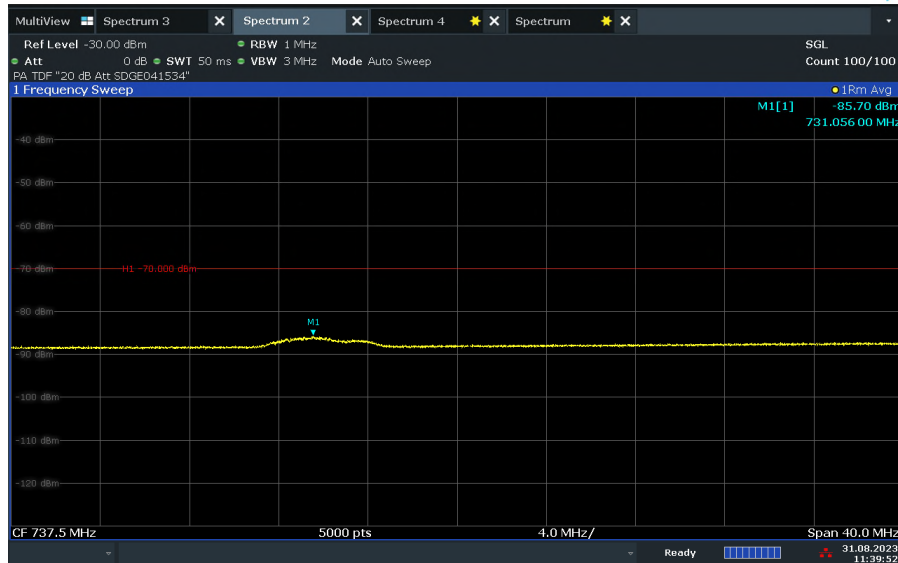

11:10:18 30.08.2023

**LTE Band 5 Downlink Authorized Frequency Range (869-894 MHz)
(MCC/MNC: 123-619)**

11:37:44 31.08.2023

FCC ID: YETG43-BBBE
IC No.: 9298A-G43BBBE

Product Service

LTE Band 5 Downlink Authorized Frequency Range (869-894 MHz) (MCC/MNC: 123-916)

11:38:25 31.08.2023

LTE Band 5 Uplink Authorized Frequency Range (824-849 MHz) (MCC/MNC: 123-456)

13:53:44 30.08.2023

FCC ID: YETG43-BBBE
IC No.: 9298A-G43BBBE

Product Service

FCC ID: YETG43-BBBE
IC No.: 9298A-G43BBBE

LTE Band 12 Downlink Authorized Frequency Range (729 – 746 MHz) (MCC/MNC: 123-456)

13:07:12 30.08.2023

LTE Band 12 Downlink Authorized Frequency Range (729 – 746 MHz) (MCC/MNC: 123-619)

11:39:52 31.08.2023