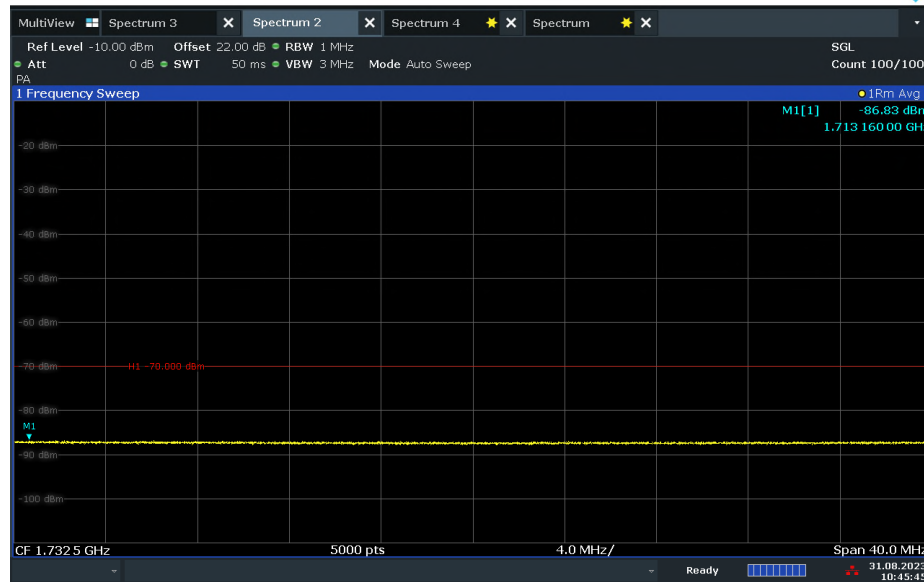

LTE Band 4 Downlink Authorized Frequency Range (2110 – 2155 MHz) (MCC/MNC: 123-619)

11:33:29 31.08.2023

FCC ID: YETG43-BBBE
IC No.: 9298A-G43BBBE

LTE Band 4 Downlink Authorized Frequency Range (2110 – 2155 MHz) (MCC/MNC: 123-916)

LTE Band 4 Uplink Authorized Frequency Range (1710 – 1755 MHz) (MCC/MNC: 123-456)

FCC ID: YETG43-BBBE
IC No.: 9298A-G43BBBE

LTE Band 4 Uplink Authorized Frequency Range (1710 – 1755 MHz) (MCC/MNC: 123-619)

10:44:27 31.08.2023

LTE Band 4 Uplink Authorized Frequency Range (1710 – 1755 MHz) (MCC/MNC: 123-916)

10:45:45 31.08.2023

FCC ID: YETG43-BBBE
IC No.: 9298A-G43BBBE

**LTE Band 5 Downlink Authorized Frequency Range (869-894 MHz)
(MCC/MNC: 123-456)**

11:10:18 30.08.2023

**LTE Band 5 Downlink Authorized Frequency Range (869-894 MHz)
(MCC/MNC: 123-619)**

11:37:44 31.08.2023

FCC ID: YETG43-BBBE
IC No.: 9298A-G43BBBE

Product Service

LTE Band 5 Downlink Authorized Frequency Range (869-894 MHz) (MCC/MNC: 123-916)