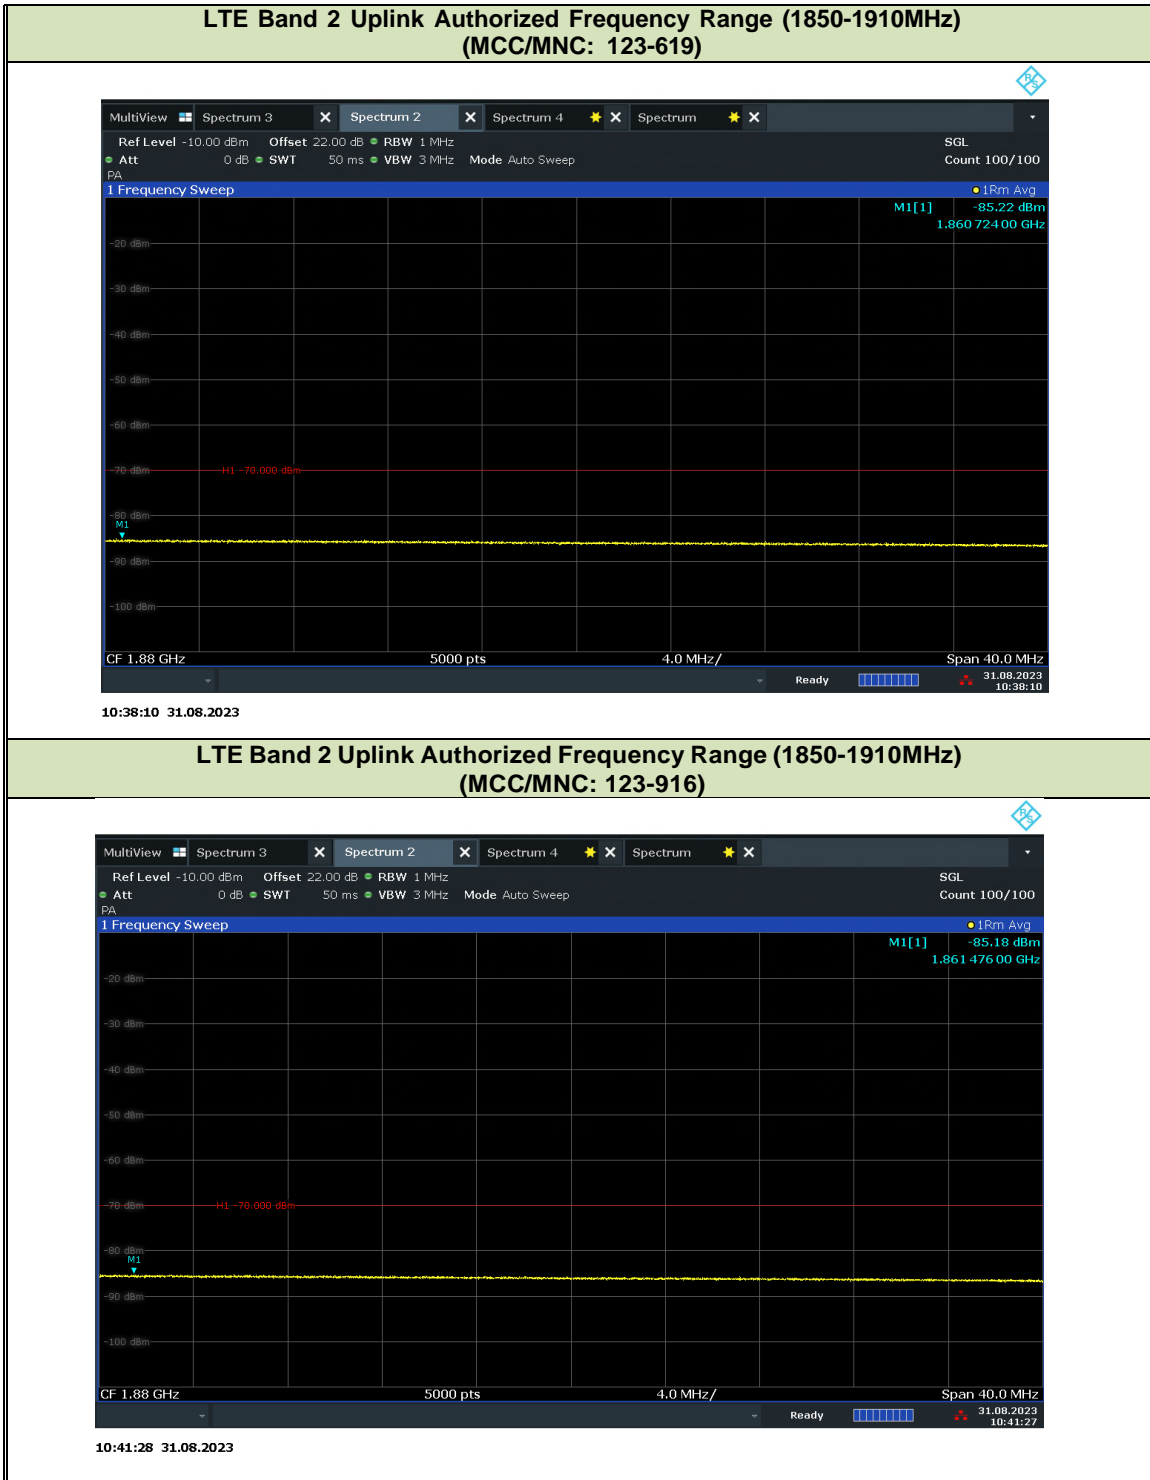

FCC ID: YETG43-BBBE
IC No.: 9298A-G43BBBE

LTE Band 2 Downlink Authorized Frequency Range (1930-1990MHz) (MCC/MNC: 123-916)

11:29:43 31.08.2023

LTE Band 2 Uplink Authorized Frequency Range (1850-1910MHz) (MCC/MNC: 123-456)

13:48:49 30.08.2023

FCC ID: YETG43-BBBE
IC No.: 9298A-G43BBBE

FCC ID: YETG43-BBBE
IC No.: 9298A-G43BBBE

LTE Band 4 Downlink Authorized Frequency Range (2110 – 2155 MHz) (MCC/MNC: 123-456)

11:06:50 30.08.2023

LTE Band 4 Downlink Authorized Frequency Range (2110 – 2155 MHz) (MCC/MNC: 123-619)

11:33:29 31.08.2023

FCC ID: YETG43-BBBE
IC No.: 9298A-G43BBBE

LTE Band 4 Downlink Authorized Frequency Range (2110 – 2155 MHz) (MCC/MNC: 123-916)

LTE Band 4 Uplink Authorized Frequency Range (1710 – 1755 MHz) (MCC/MNC: 123-456)

FCC ID: YETG43-BBBE
IC No.: 9298A-G43BBBE

LTE Band 4 Uplink Authorized Frequency Range (1710 – 1755 MHz) (MCC/MNC: 123-619)