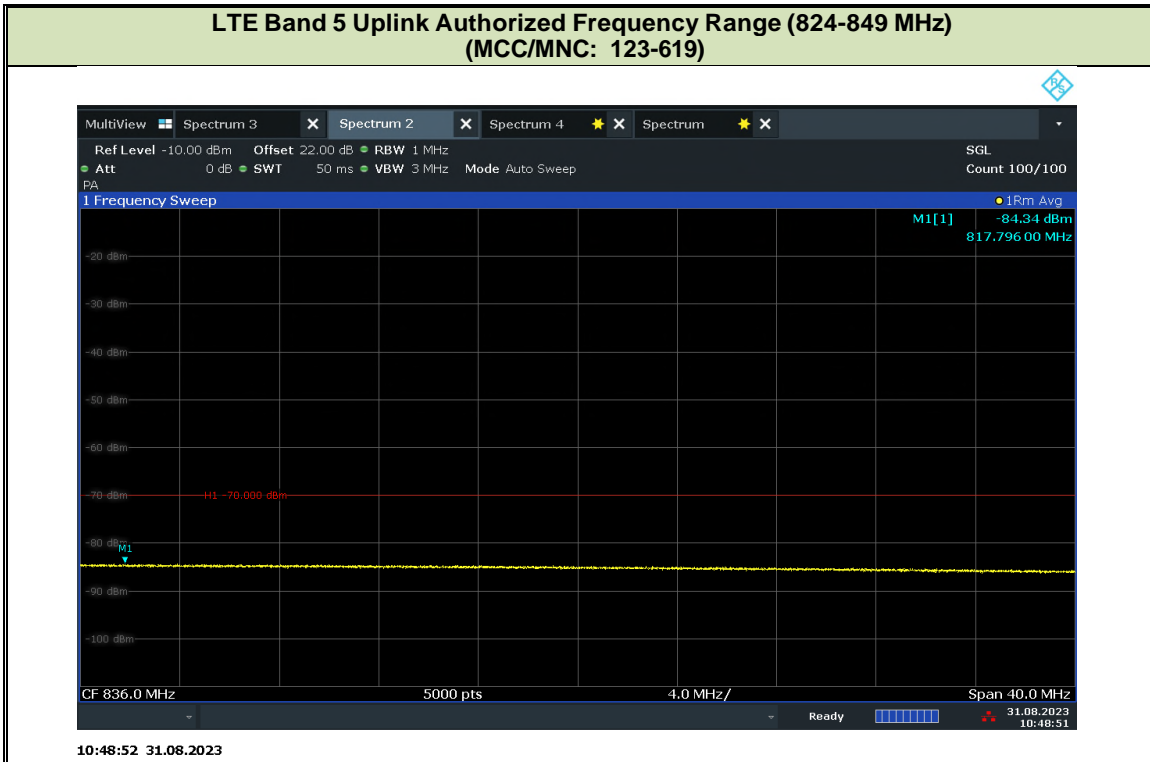

11:10:18 30.08.2023

**LTE Band 5 Downlink Authorized Frequency Range (869-894 MHz)
(MCC/MNC: 123-619)**

11:37:44 31.08.2023

FCC ID: YETG43-BBBE
IC No.: 9298A-G43BBBE

Product Service

LTE Band 5 Downlink Authorized Frequency Range (869-894 MHz) (MCC/MNC: 123-916)

11:38:25 31.08.2023

LTE Band 5 Uplink Authorized Frequency Range (824-849 MHz) (MCC/MNC: 123-456)

13:53:44 30.08.2023

FCC ID: YETG43-BBBE
IC No.: 9298A-G43BBBE

Product Service

FCC ID: YETG43-BBBE
IC No.: 9298A-G43BBBE

LTE Band 12 Downlink Authorized Frequency Range (729 – 746 MHz) (MCC/MNC: 123-456)

13:07:12 30.08.2023

LTE Band 12 Downlink Authorized Frequency Range (729 – 746 MHz) (MCC/MNC: 123-619)

11:39:52 31.08.2023