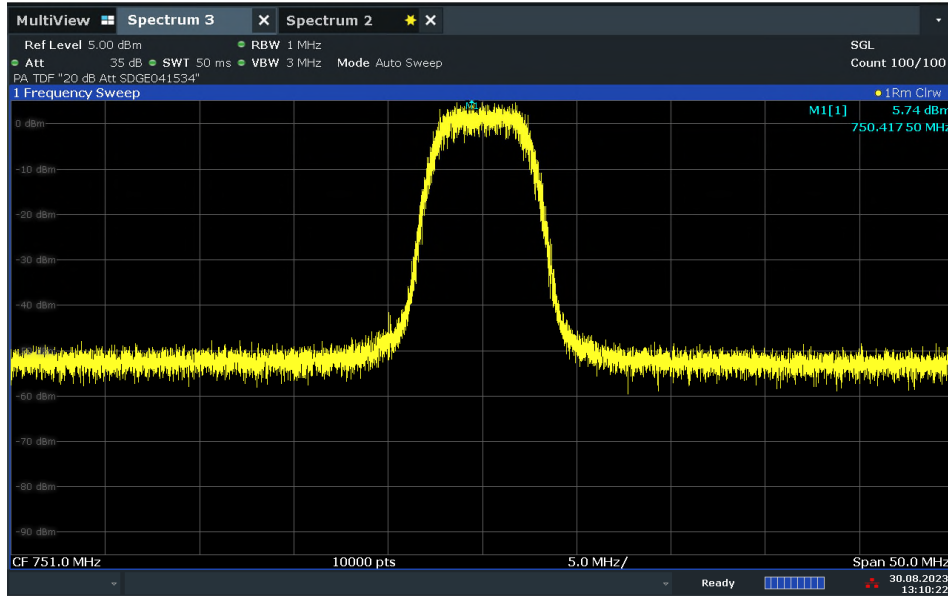

FCC ID: YETG43-BBBE
IC No.: 9298A-G43BBBE

**LTE Band 12 Uplink Authorized Frequency Range (699 – 716 MHz)
(MCC/MNC: 123-619)**

09:47:00 09.10.2023

**LTE Band 12 Uplink Authorized Frequency Range (699 – 716 MHz)
(MCC/MNC: 123-916)**

09:48:14 09.10.2023

FCC ID: YETG43-BBBE
IC No.: 9298A-G43BBBE

**LTE Band 13 Downlink Authorized Frequency Range (746 – 756 MHz)
(MCC/MNC: 123-456)**

**LTE Band 13 Downlink Authorized Frequency Range (746 – 756 MHz)
(MCC/MNC: 123-619)**