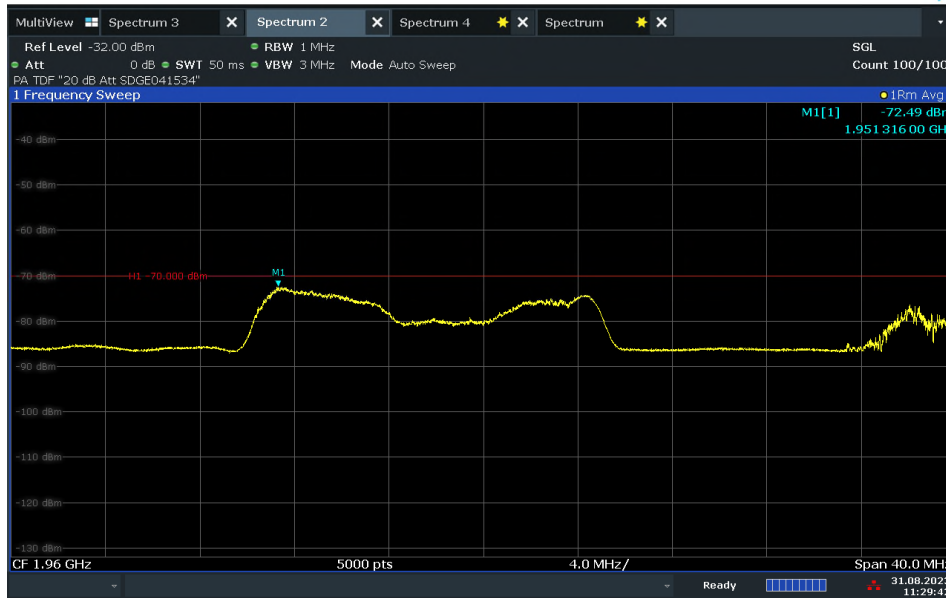

FCC ID: YETG43-BBBE
IC No.: 9298A-G43BBBE

LTE Band 2 Downlink Authorized Frequency Range (1930-1990MHz) (MCC/MNC: 123-916)

11:29:43 31.08.2023

LTE Band 2 Uplink Authorized Frequency Range (1850-1910MHz) (MCC/MNC: 123-456)

13:48:49 30.08.2023

FCC ID: YETG43-BBBE
IC No.: 9298A-G43BBBE

FCC ID: YETG43-BBBE
IC No.: 9298A-G43BBBE

LTE Band 4 Downlink Authorized Frequency Range (2110 – 2155 MHz) (MCC/MNC: 123-456)

11:06:50 30.08.2023

LTE Band 4 Downlink Authorized Frequency Range (2110 – 2155 MHz) (MCC/MNC: 123-619)

11:33:29 31.08.2023

FCC ID: YETG43-BBBE
IC No.: 9298A-G43BBBE

LTE Band 4 Downlink Authorized Frequency Range (2110 – 2155 MHz) (MCC/MNC: 123-916)

LTE Band 4 Uplink Authorized Frequency Range (1710 – 1755 MHz) (MCC/MNC: 123-456)

FCC ID: YETG43-BBBE
IC No.: 9298A-G43BBBE

LTE Band 4 Uplink Authorized Frequency Range (1710 – 1755 MHz) (MCC/MNC: 123-619)