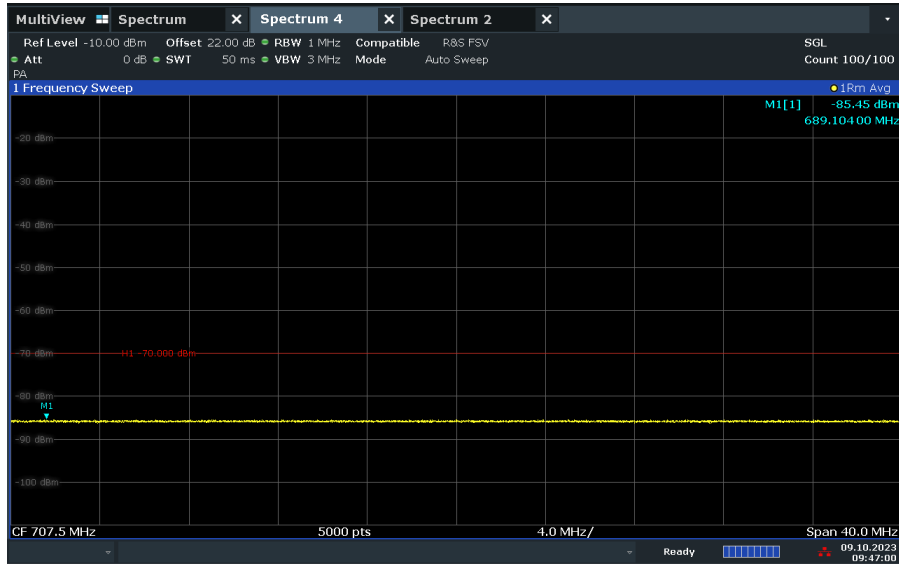

LTE Band 12 Downlink Authorized Frequency Range (729 – 746 MHz) (MCC/MNC: 123-456)

13:07:12 30.08.2023

LTE Band 12 Downlink Authorized Frequency Range (729 – 746 MHz) (MCC/MNC: 123-619)

11:39:52 31.08.2023

FCC ID: YETG43-BBBE
IC No.: 9298A-G43BBBE

Product Service

LTE Band 12 Downlink Authorized Frequency Range (729 – 746 MHz) (MCC/MNC: 123-916)

LTE Band 12 Uplink Authorized Frequency Range (699 – 716 MHz) (MCC/MNC: 123-456)

FCC ID: YETG43-BBBE
IC No.: 9298A-G43BBBE

**LTE Band 12 Uplink Authorized Frequency Range (699 – 716 MHz)
(MCC/MNC: 123-619)**

09:47:00 09.10.2023

**LTE Band 12 Uplink Authorized Frequency Range (699 – 716 MHz)
(MCC/MNC: 123-916)**