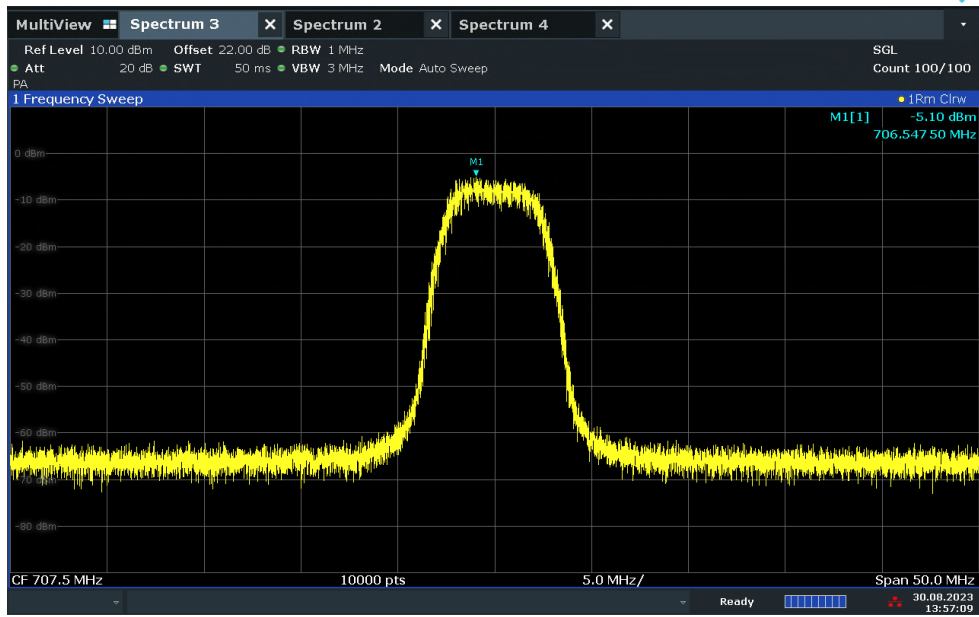

LTE Band 12 Uplink Authorized Frequency Range (699 – 716 MHz) (MCC/MNC: 123-456)