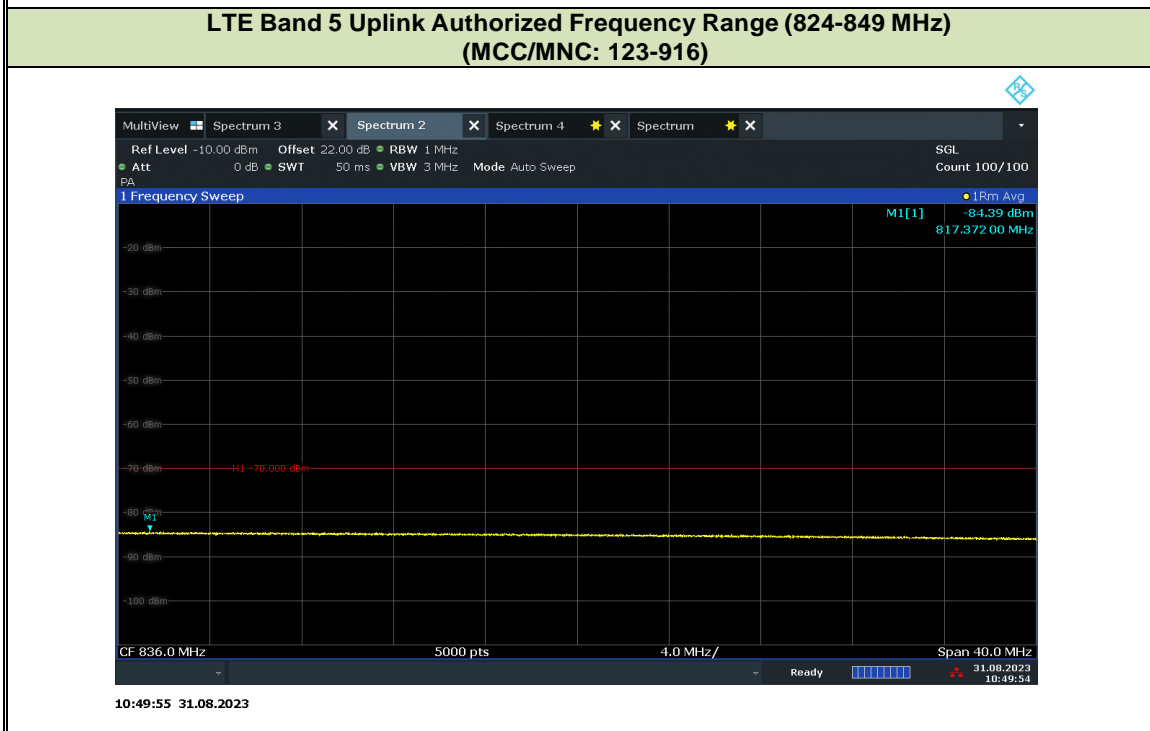

11:10:18 30.08.2023

**LTE Band 5 Downlink Authorized Frequency Range (869-894 MHz)
(MCC/MNC: 123-619)**

11:37:44 31.08.2023

FCC ID: YETG43-BBBE
IC No.: 9298A-G43BBBE

Product Service

LTE Band 5 Downlink Authorized Frequency Range (869-894 MHz) (MCC/MNC: 123-916)

11:38:25 31.08.2023

LTE Band 5 Uplink Authorized Frequency Range (824-849 MHz) (MCC/MNC: 123-456)

13:53:44 30.08.2023

FCC ID: YETG43-BBBE
IC No.: 9298A-G43BBBE

Product Service

FCC ID: YETG43-BBBE
IC No.: 9298A-G43BBBE

LTE Band 12 Downlink Authorized Frequency Range (729 – 746 MHz) (MCC/MNC: 123-456)

13:07:12 30.08.2023

LTE Band 12 Downlink Authorized Frequency Range (729 – 746 MHz) (MCC/MNC: 123-619)

11:39:52 31.08.2023

FCC ID: YETG43-BBBE
IC No.: 9298A-G43BBBE

Product Service

LTE Band 12 Downlink Authorized Frequency Range (729 – 746 MHz) (MCC/MNC: 123-916)

LTE Band 12 Uplink Authorized Frequency Range (699 – 716 MHz) (MCC/MNC: 123-456)