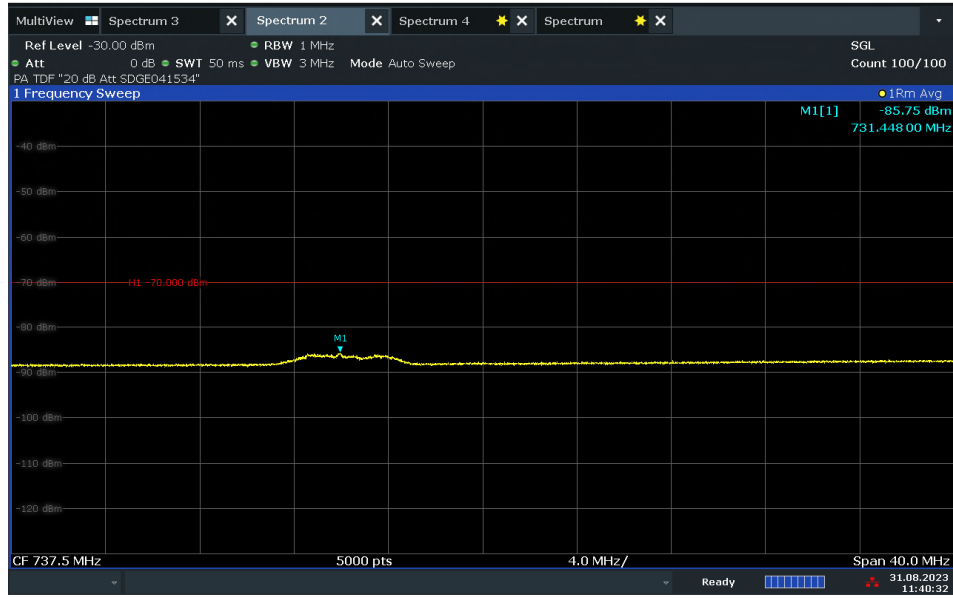

11:38:25 31.08.2023

LTE Band 5 Uplink Authorized Frequency Range (824-849 MHz) (MCC/MNC: 123-456)

13:53:44 30.08.2023

FCC ID: YETG43-BBBE
IC No.: 9298A-G43BBBE

Product Service

FCC ID: YETG43-BBBE
IC No.: 9298A-G43BBBE

LTE Band 12 Downlink Authorized Frequency Range (729 – 746 MHz) (MCC/MNC: 123-456)

13:07:12 30.08.2023

LTE Band 12 Downlink Authorized Frequency Range (729 – 746 MHz) (MCC/MNC: 123-619)

11:39:52 31.08.2023

FCC ID: YETG43-BBBE
IC No.: 9298A-G43BBBE

Product Service

LTE Band 12 Downlink Authorized Frequency Range (729 – 746 MHz) (MCC/MNC: 123-916)

LTE Band 12 Uplink Authorized Frequency Range (699 – 716 MHz) (MCC/MNC: 123-456)