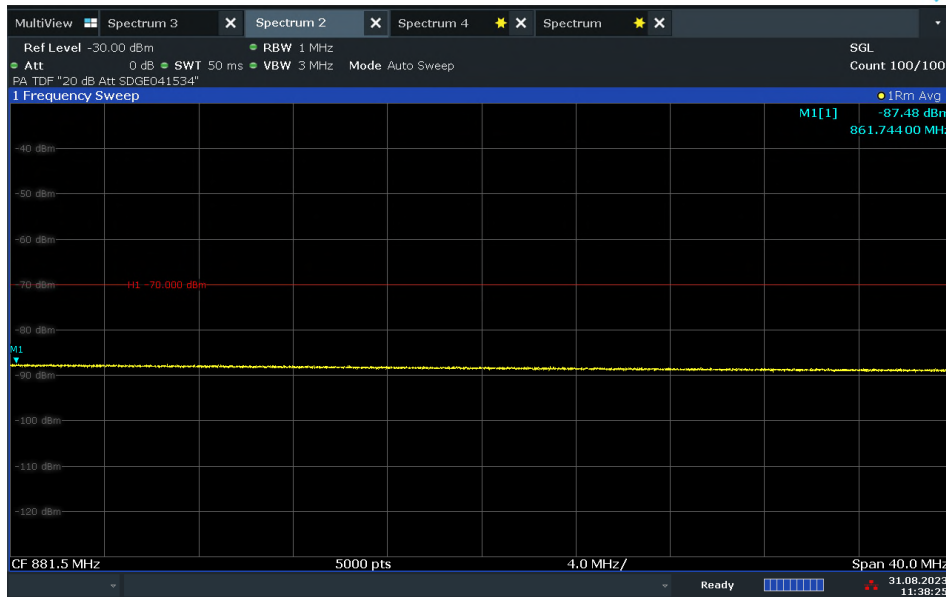

10:44:27 31.08.2023

LTE Band 4 Uplink Authorized Frequency Range (1710 – 1755 MHz) (MCC/MNC: 123-916)

10:45:45 31.08.2023

FCC ID: YETG43-BBBE
IC No.: 9298A-G43BBBE

**LTE Band 5 Downlink Authorized Frequency Range (869-894 MHz)
(MCC/MNC: 123-456)**

11:10:18 30.08.2023

**LTE Band 5 Downlink Authorized Frequency Range (869-894 MHz)
(MCC/MNC: 123-619)**

11:37:44 31.08.2023

FCC ID: YETG43-BBBE
IC No.: 9298A-G43BBBE

Product Service

LTE Band 5 Downlink Authorized Frequency Range (869-894 MHz) (MCC/MNC: 123-916)

11:38:25 31.08.2023

LTE Band 5 Uplink Authorized Frequency Range (824-849 MHz) (MCC/MNC: 123-456)

13:53:44 30.08.2023

FCC ID: YETG43-BBBE
IC No.: 9298A-G43BBBE

Product Service

FCC ID: YETG43-BBBE
IC No.: 9298A-G43BBBE