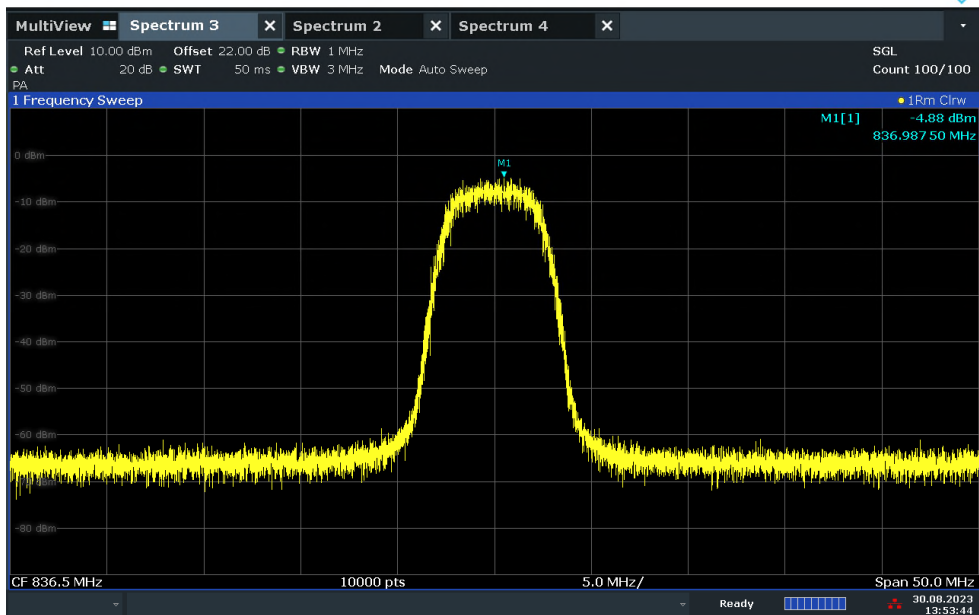

LTE Band 5 Uplink Authorized Frequency Range (824-849 MHz) (MCC/MNC: 123-456)