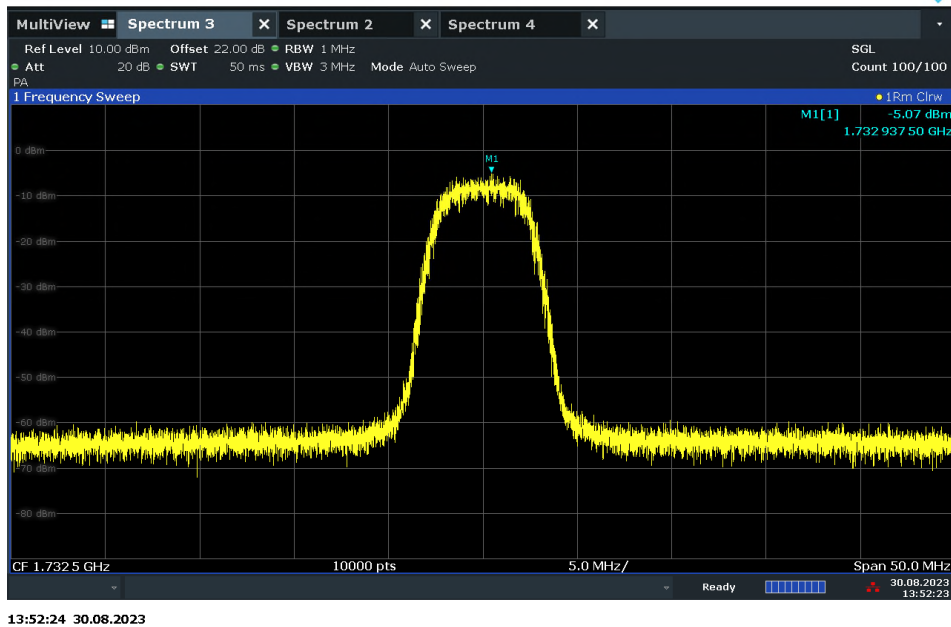

LTE Band 4 Downlink Authorized Frequency Range (2110 – 2155 MHz) (MCC/MNC: 123-619)

11:33:29 31.08.2023

FCC ID: YETG43-BBBE
IC No.: 9298A-G43BBBE

LTE Band 4 Downlink Authorized Frequency Range (2110 – 2155 MHz) (MCC/MNC: 123-916)

LTE Band 4 Uplink Authorized Frequency Range (1710 – 1755 MHz) (MCC/MNC: 123-456)

FCC ID: YETG43-BBBE
IC No.: 9298A-G43BBBE

LTE Band 4 Uplink Authorized Frequency Range (1710 – 1755 MHz) (MCC/MNC: 123-619)