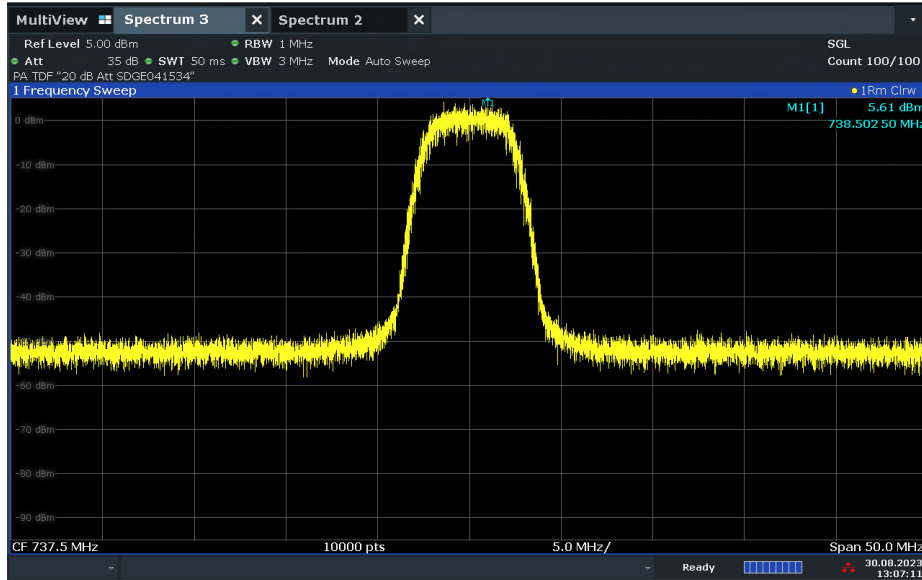

11:38:25 31.08.2023

LTE Band 5 Uplink Authorized Frequency Range (824-849 MHz) (MCC/MNC: 123-456)

13:53:44 30.08.2023

FCC ID: YETG43-BBBE
IC No.: 9298A-G43BBBE

Product Service

FCC ID: YETG43-BBBE
IC No.: 9298A-G43BBBE

LTE Band 12 Downlink Authorized Frequency Range (729 – 746 MHz) (MCC/MNC: 123-456)

13:07:12 30.08.2023

LTE Band 12 Downlink Authorized Frequency Range (729 – 746 MHz) (MCC/MNC: 123-619)

11:39:52 31.08.2023