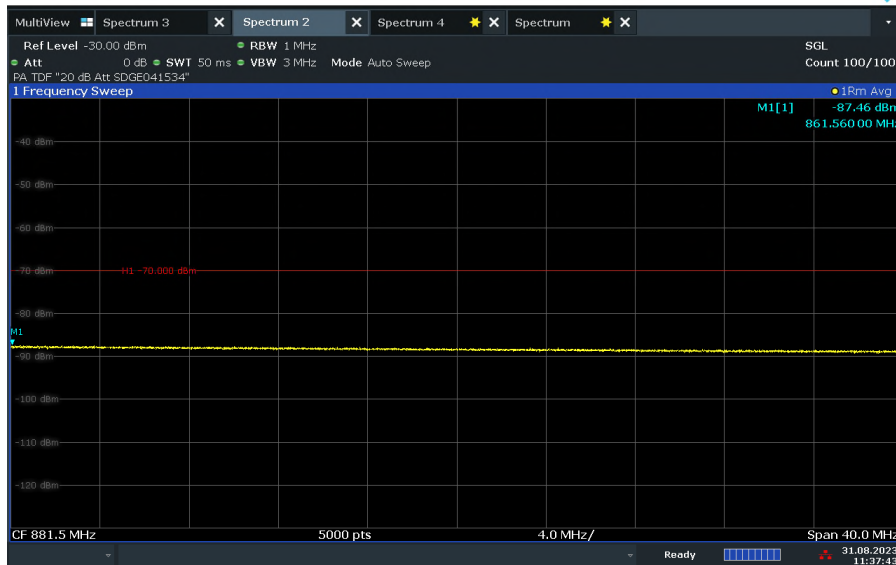

LTE Band 4 Uplink Authorized Frequency Range (1710 – 1755 MHz) (MCC/MNC: 123-456)

FCC ID: YETG43-BBBE
IC No.: 9298A-G43BBBE

LTE Band 4 Uplink Authorized Frequency Range (1710 – 1755 MHz) (MCC/MNC: 123-619)

10:44:27 31.08.2023

LTE Band 4 Uplink Authorized Frequency Range (1710 – 1755 MHz) (MCC/MNC: 123-916)

10:45:45 31.08.2023

FCC ID: YETG43-BBBE
IC No.: 9298A-G43BBBE

**LTE Band 5 Downlink Authorized Frequency Range (869-894 MHz)
(MCC/MNC: 123-456)**

11:10:18 30.08.2023

**LTE Band 5 Downlink Authorized Frequency Range (869-894 MHz)
(MCC/MNC: 123-619)**

11:37:44 31.08.2023

FCC ID: YETG43-BBBE
IC No.: 9298A-G43BBBE

Product Service

LTE Band 5 Downlink Authorized Frequency Range (869-894 MHz) (MCC/MNC: 123-916)