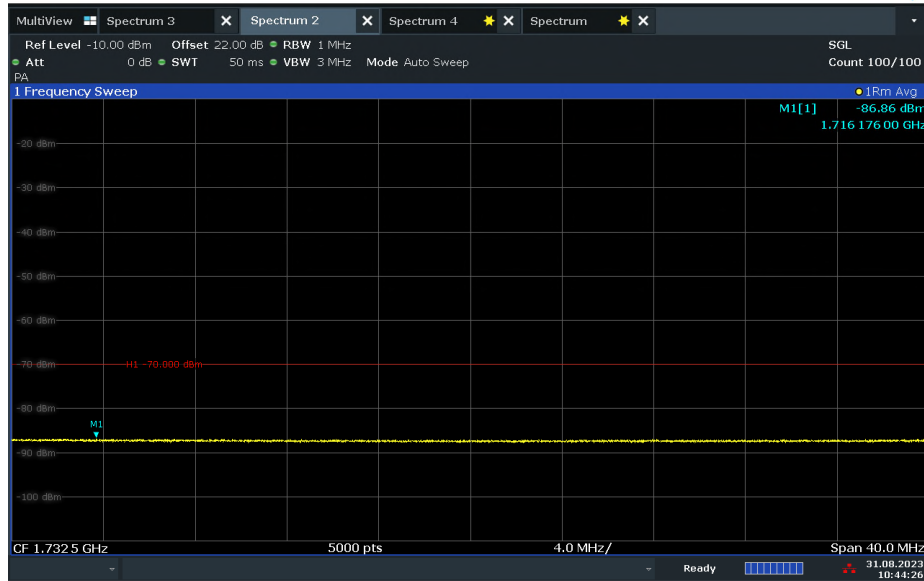

13:48:49 30.08.2023

FCC ID: YETG43-BBBE
IC No.: 9298A-G43BBBE

FCC ID: YETG43-BBBE
IC No.: 9298A-G43BBBE

LTE Band 4 Downlink Authorized Frequency Range (2110 – 2155 MHz) (MCC/MNC: 123-456)

11:06:50 30.08.2023

LTE Band 4 Downlink Authorized Frequency Range (2110 – 2155 MHz) (MCC/MNC: 123-619)

11:33:29 31.08.2023

FCC ID: YETG43-BBBE
IC No.: 9298A-G43BBBE

LTE Band 4 Downlink Authorized Frequency Range (2110 – 2155 MHz) (MCC/MNC: 123-916)

LTE Band 4 Uplink Authorized Frequency Range (1710 – 1755 MHz) (MCC/MNC: 123-456)

FCC ID: YETG43-BBBE
IC No.: 9298A-G43BBBE

LTE Band 4 Uplink Authorized Frequency Range (1710 – 1755 MHz) (MCC/MNC: 123-619)

10:44:27 31.08.2023

LTE Band 4 Uplink Authorized Frequency Range (1710 – 1755 MHz) (MCC/MNC: 123-916)

10:45:45 31.08.2023

FCC ID: YETG43-BBBE
IC No.: 9298A-G43BBBE

**LTE Band 5 Downlink Authorized Frequency Range (869-894 MHz)
(MCC/MNC: 123-456)**