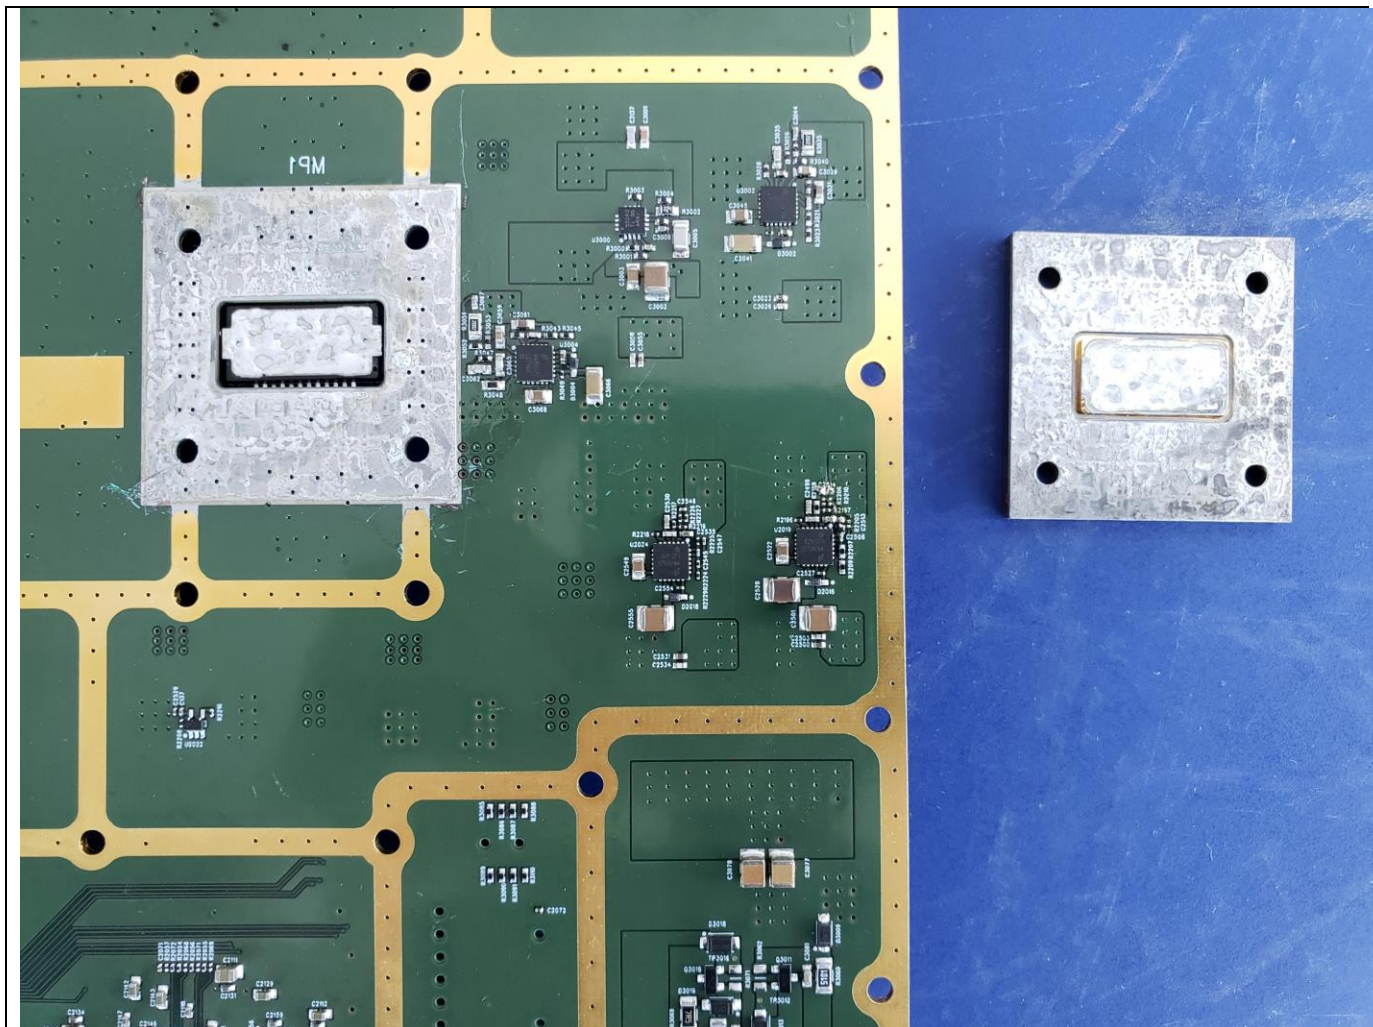

Internal Photos

CEL-FI QUATRA RED M/N: F41-8XCU

PCB Side 1

Housing_Bottom_Internal

PCB side 2

Heatsink Off

Housing_Top_Internal