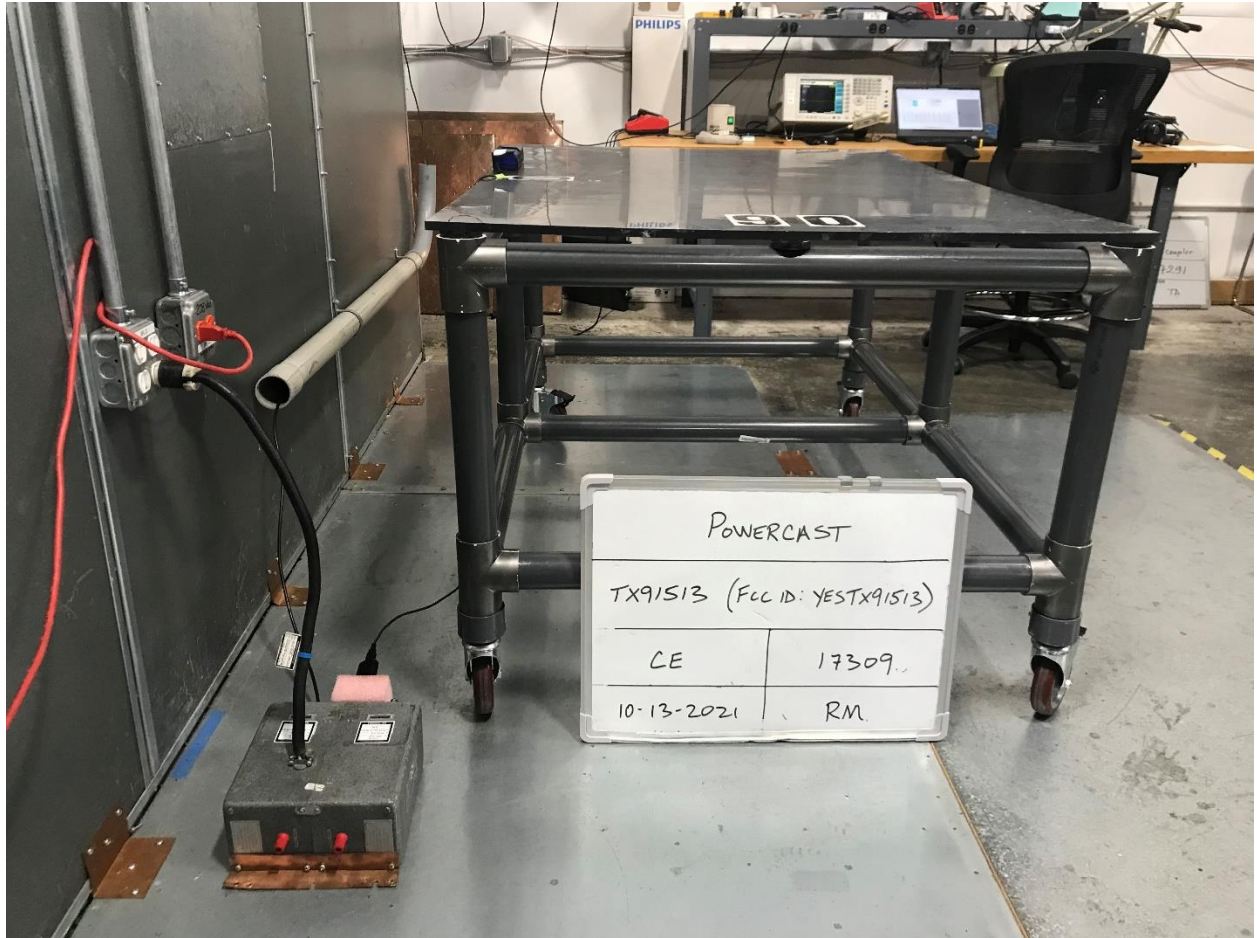

POWERCAST

TX91513 (FCC ID: YESTX91513)

CE

17309..

10-13-2021

RM.