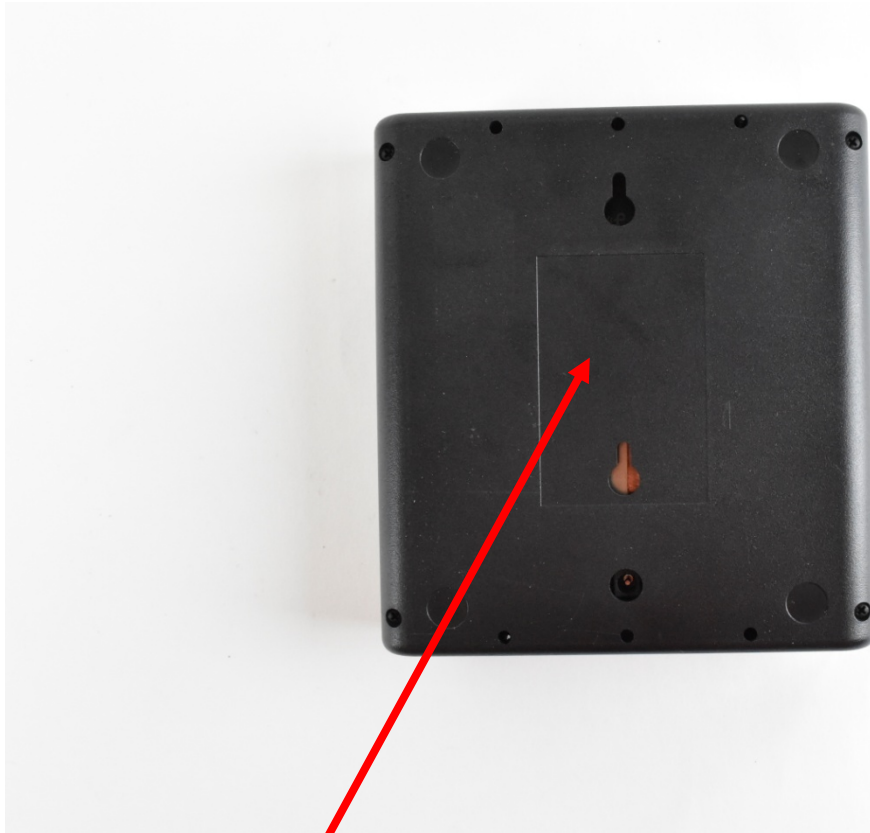

620 Alpha Drive • Pittsburgh, PA 15238 • +1 412-455-5800

---

The pictures and descriptions below detail the location of the label for the TX91501B device.

The label is placed on the back of the device in the recessed area as shown in the picture above.