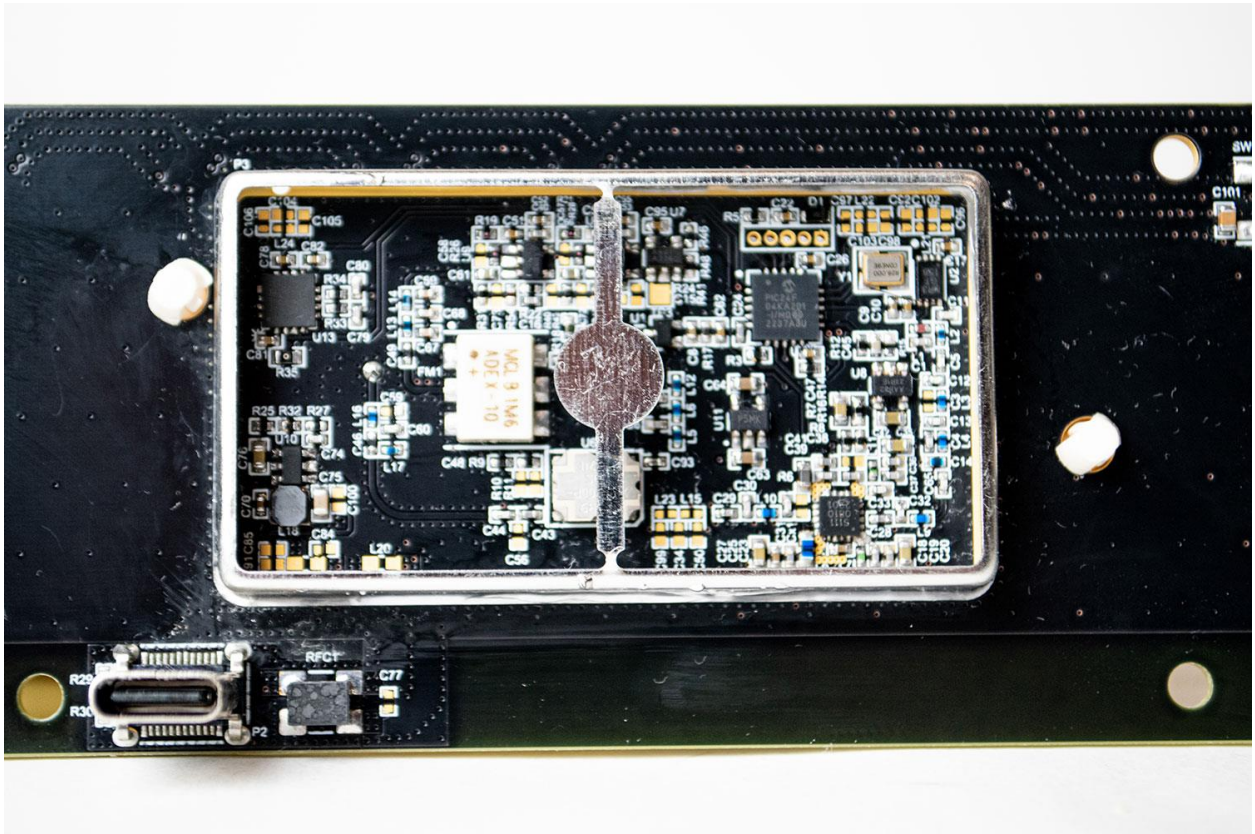

FCC ID: YESPCR91501

ISED: 8985A-PCR91501

Powercast Corporation

Internal Photos

Internal Photo - Back

Internal Photo - Front

Internal Photo - Front Opened

Internal Photos – Front Open Zoomed

Internal Photos – Under Antenna