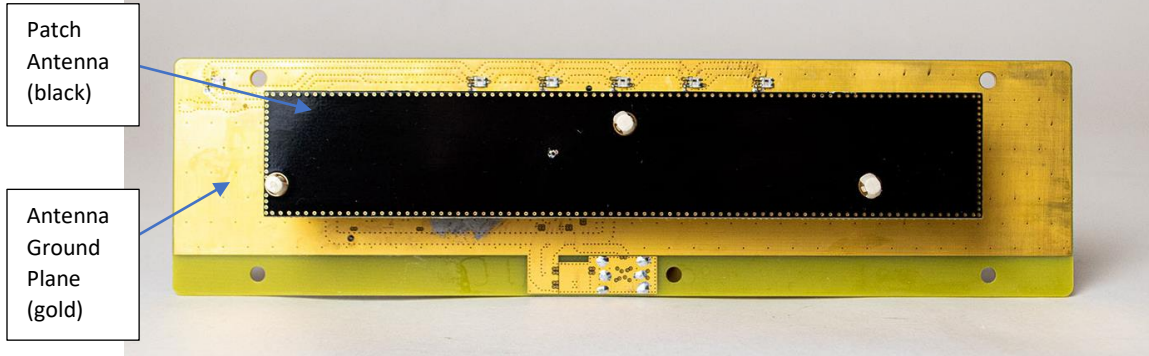

FCC ID: YESPCR91501

ISED: 8985A-PCR91501

Powercast Corporation

Internal Photos

Internal Photo - Back

Internal Photo - Front

Internal Photo - Front Opened

Internal Photos – Front Open Zoomed

Internal Photos – Under Antenna