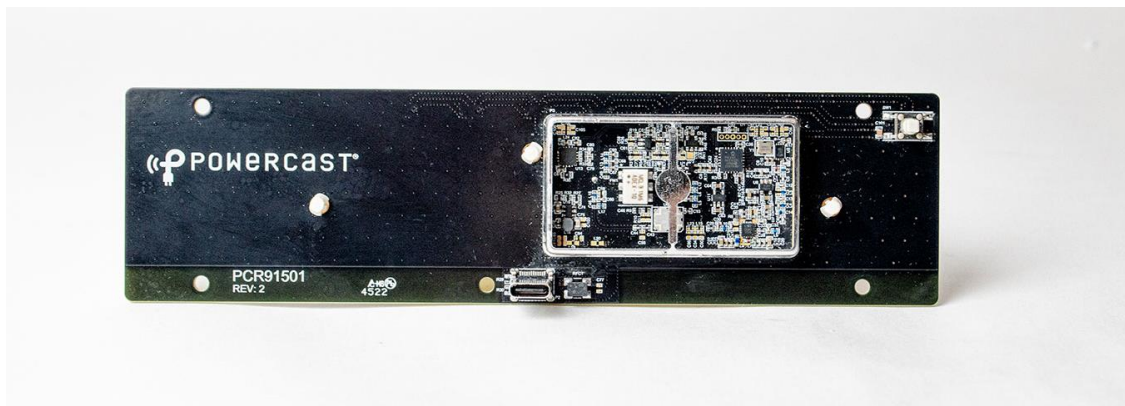

FCC ID: YESPCR91501

ISED: 8985A-PCR91501

Powercast Corporation

Internal Photos

Internal Photo - Back

Internal Photo - Front

Internal Photo - Front Opened

Internal Photos – Front Open Zoomed

Internal Photos – Under Antenna