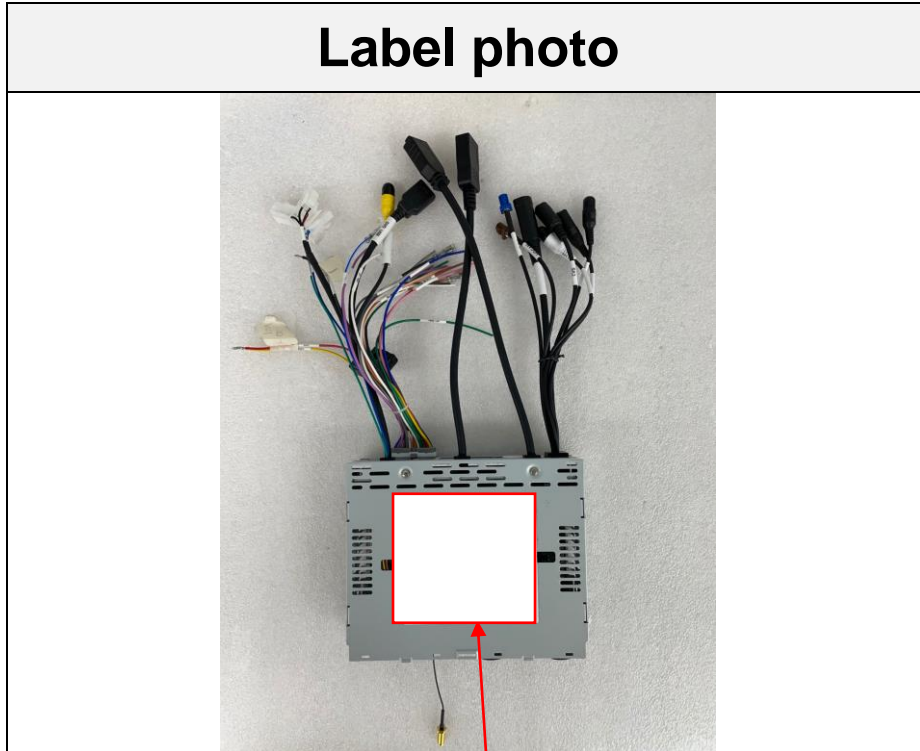

Label photo

XSG4LIGHT Infotainment System

Partnumber : XS90116CL SN :

14	15	16	17	18	19	20	21	22	23	24		
13	12	11	10	9	8	7	6	5	4	3	2	1

1-4	: USB1 Connector	BLACK USB
5,6	: Camera Video IN	YELLOW RCA
7	: Reverse Gear IN	ORANGE
8	: Illumination IN	ORANGE/WHT
9	: Parking IN	PINK
10	: Antenna on OUT	BLUE
11	: Steering Wheel Data 1	BROWN
12	: Steering Wheel GND	GRAY/WHT
13	: GND	BLACK
14	: Battery IN	YELLOW
15	: ACC IN	RED
16	: Speaker Left Rear-	GRN/BLK
17	: Speaker Left Rear+	GRN
18	: Speaker Left Front-	WHT/BLK
19	: Speaker Left Front+	WHITE
20	: Speaker Right Front+	GRY
21	: Speaker Right Front-	GRY/BLK
22	: Speaker Right Rear+	VIOLET
23	: Speaker Right Rear-	VIO/BLK
24	: Remote on OUT	BLUE/WHITE

12	13	14	15	16	17	18	19	20		
11	10	9	8	7	6	5	4	3	2	1

1-3	: Lineout Center	GRAY RCA
	: Lineout Woofer	BLUE RCA
4-7,17	: Aux audio Left IN	WHITE RCA
	: Aux audio Right IN	RED RCA
	: Aux Video IN	YELLOW RCA
16-20	: Aux audio Left OUT	WHITE RCA
	: Aux audio Right OUT	RED RCA
	: Aux Video OUT	YELLOW RCA
8,9,13	: Lineout Left front	WHITE RCA
	: Lineout Right front	RED RCA
13-15	: Lineout Left rear	WHITE RCA
	: Lineout Right rear	RED RCA
10	: Option COMM	VIOLET
11	: House Mode IN	VIOLET/WHT
12	: Steering Wheel Data2	BROWN/BLK

MAIN MONITOR OUT

TV OUTPUT

FCC ID: YE4XSG4LIGHT

MADE IN SOUTH KOREA

GPS IN Cable : FAKRA Blue Connector
HD Camera IN : FAKRA Brown Connector
Sirius Cable : 10 Pin SXM Connector
CVS Cable : 4 Pin Mini DIN
Ext.IR Remote : 3.5mm Mini Jack
Camera Audio IN : Black RCA
MICRO PHONE IN : White RCA

CAN Cable : 4P Twist wire Minifit Connector
Trigger OUT : 2P wire Minifit Connector