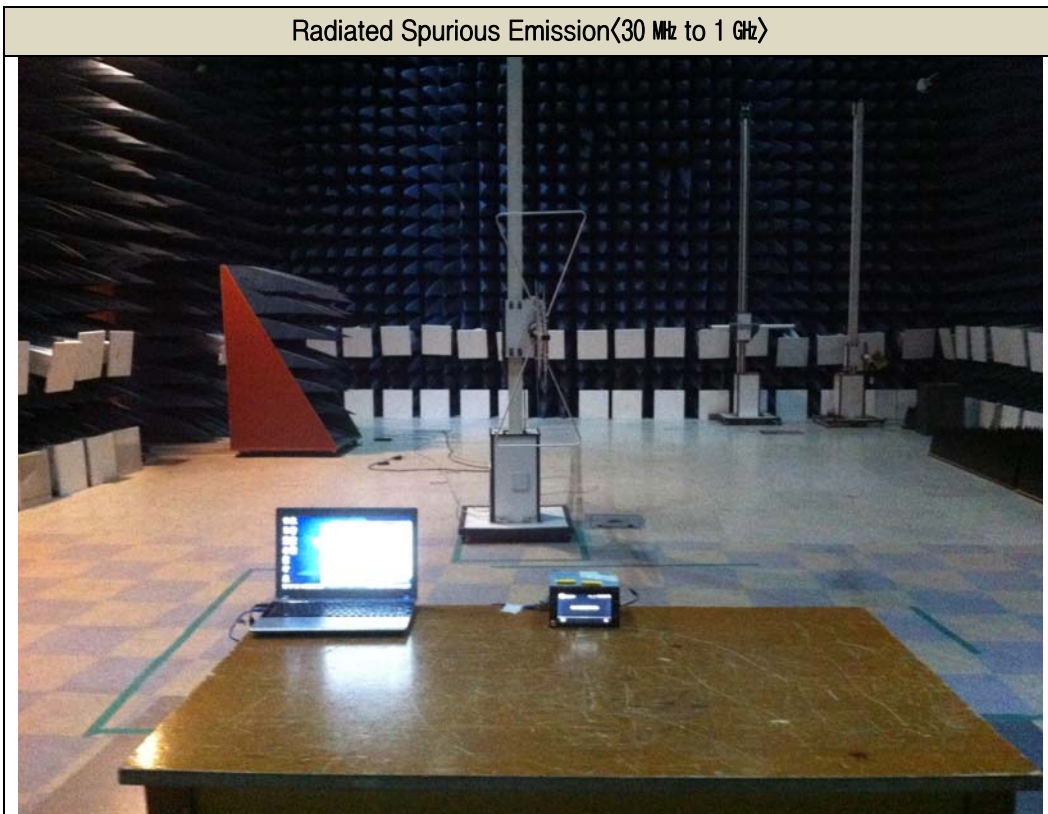

4.0 Test Setup Photo

Radiated Spurious Emission(Above 1 GHz)

Radiated Spurious Emission(Above 1 GHz)