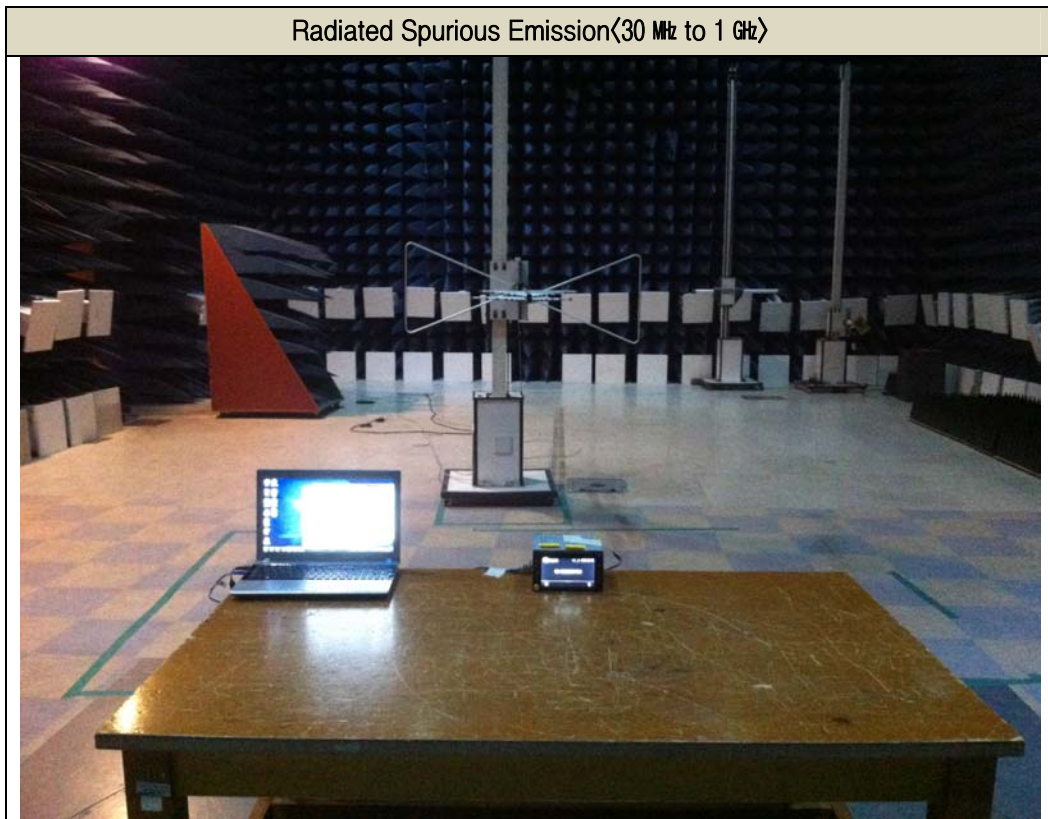

4.0 Test Setup Photo

Radiated Spurious Emission(Above 1 GHz)

Radiated Spurious Emission(Above 1 GHz)