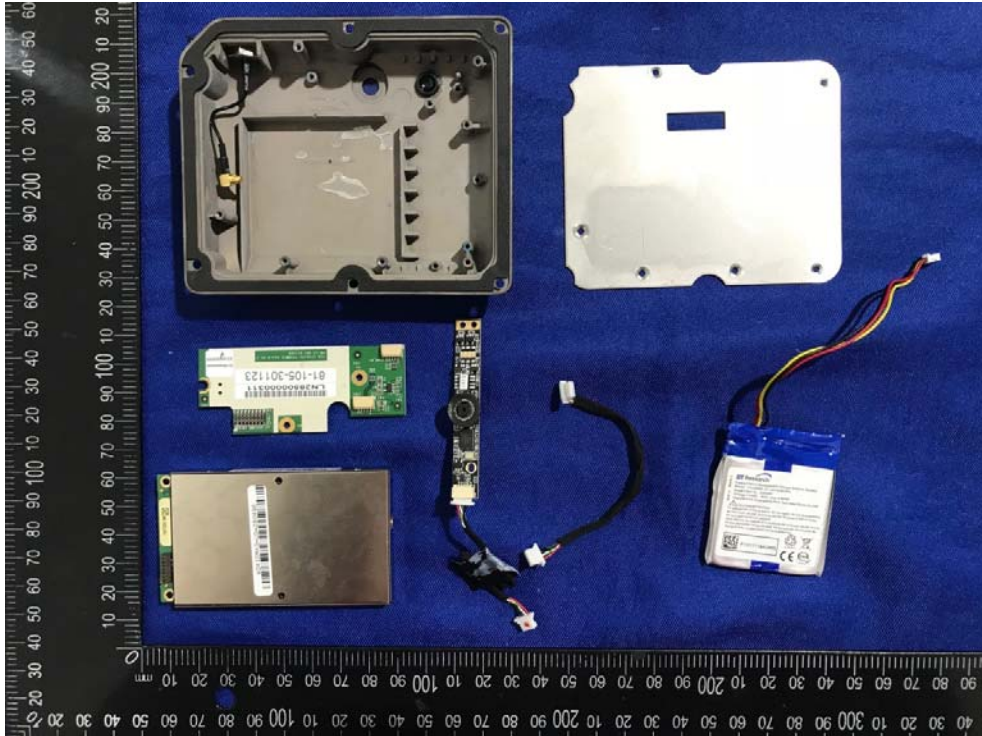

EXHIBIT C - EUT INTERNAL PHOTOGRAPHS

EUT – Uncover View

EUT – Uncover View

EUT – Uncover View

EUT – Uncover View

EUT – Uncover View

EUT – 2.4G Module Main Board Top View

EUT – 2.4G Module Main Board Bottom View

EUT – Chip View

EUT – 2.4G Module Sun-board Top View

EUT – 2.4G Module Sun-board Bottom View

EUT – 2.4G Module Battery View

EUT – SSD Top View

EUT – SSD Bottom View

EUT – LTE Module Top View

EUT – LTE Module Bottom View

EUT – WIFI Module Top View

EUT – WIFI Module Bottom View

EUT – 2.4G Module Antenna Port View