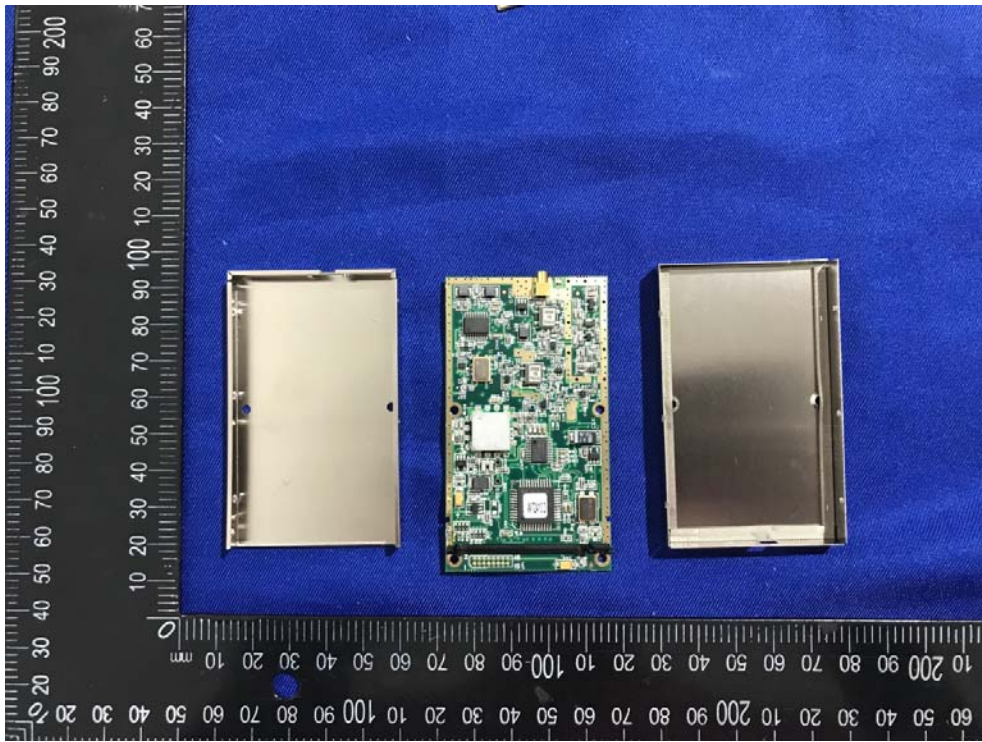

EXHIBIT C - EUT INTERNAL PHOTOGRAPHS

EUT – Uncover View

EUT – Uncover View

EUT – Uncover View

EUT – Uncover View

EUT – Uncover View

EUT – 2.4G Module Main Board Top View

EUT – 2.4G Module Main Board Bottom View

EUT – Chip View

EUT – 2.4G Module Sun-board Top View

EUT – 2.4G Module Sun-board Bottom View

EUT – 2.4G Module Battery View

EUT – SSD Top View

EUT – SSD Bottom View

EUT – LTE Module Top View

EUT – LTE Module Bottom View

EUT – WIFI Module Top View

EUT – WIFI Module Bottom View

EUT – 2.4G Module Antenna Port View