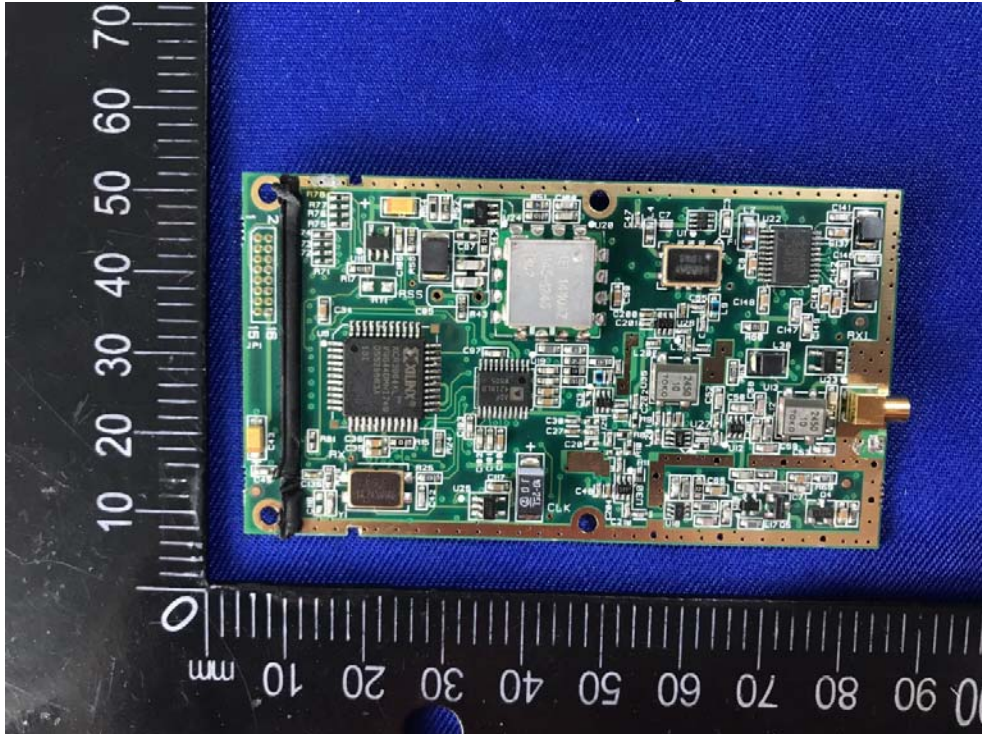

EXHIBIT C - EUT INTERNAL PHOTOGRAPHS

EUT – Uncover View

EUT – Uncover View

EUT – Uncover View

EUT – Uncover View

EUT – Uncover View

EUT – 2.4G Module Main Board Top View

EUT – 2.4G Module Main Board Bottom View

EUT – Chip View

EUT – 2.4G Module Sun-board Top View

EUT – 2.4G Module Sun-board Bottom View

EUT – 2.4G Module Battery View

EUT – SSD Top View

EUT – SSD Bottom View

EUT – LTE Module Top View

EUT – LTE Module Bottom View

EUT – WIFI Module Top View

EUT – WIFI Module Bottom View

EUT – 2.4G Module Antenna Port View