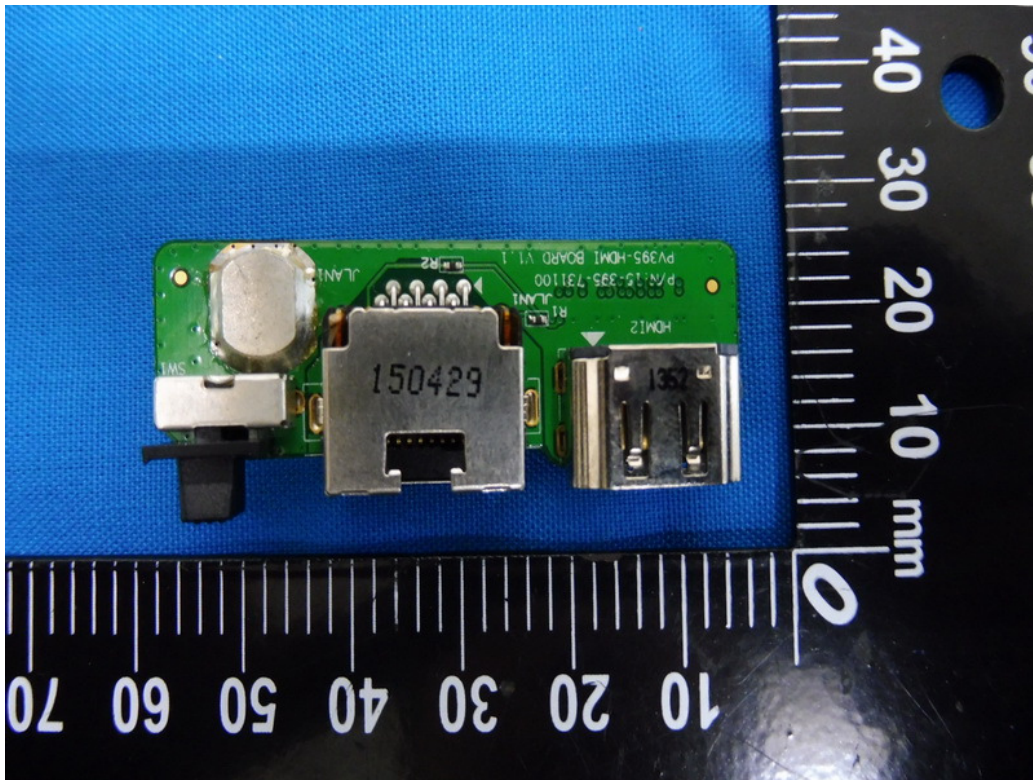

EUT INTERNAL PHOTOS

EUT UNCOVER View

EUT UNCOVER View

EUT Battery Top View

EUT Battery Top View

EUT BT& WiFi MAIN Antenna location View

EUT BT& WiFi MAIN Antenna Top View

EUT BT& WiFi MAIN Antenna Bottom View

EUT BT& WiFi AUX Antenna location View

EUT BT& WiFi AUX Antenna Top View

EUT BT& WiFi AUX Antenna Bottom View

EUT UNCOVER View

EUT UNCOVER View

EUT Main Board Top 1 View

EUT Main Board Bottom 1 View

EUT Main Board Top 2 View

EUT Main Board Bottom 2 View

EUT Main Board Top 3 View

EUT Main Board Top 3 View

EUT Block Top View

EUT Block Bottom View

EUT Block label View