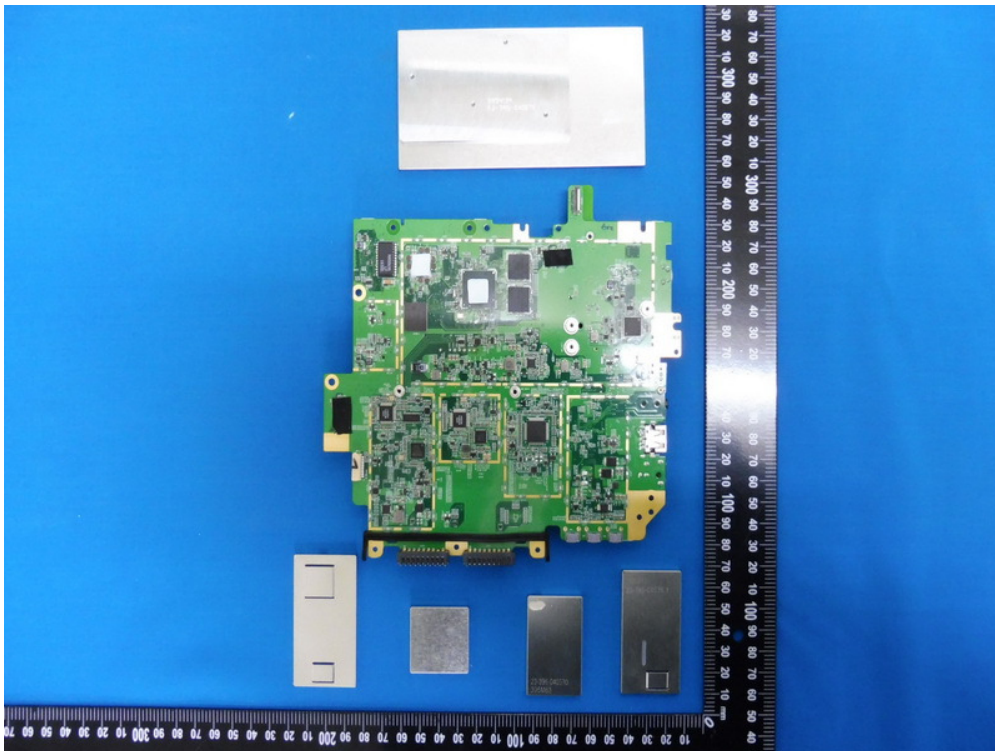

EUT INTERNAL PHOTOS

EUT UNCOVER View

EUT UNCOVER View

EUT Battery Top View

EUT Battery Top View

EUT BT& WiFi MAIN Antenna location View

EUT BT& WiFi MAIN Antenna Top View

EUT BT& WiFi MAIN Antenna Bottom View

EUT BT& WiFi AUX Antenna location View

EUT BT& WiFi AUX Antenna Top View

EUT BT& WiFi AUX Antenna Bottom View

EUT UNCOVER View

EUT UNCOVER View

EUT Main Board Top 1 View

EUT Main Board Bottom 1 View

EUT Main Board Top 2 View

EUT Main Board Bottom 2 View

EUT Main Board Top 3 View

EUT Main Board Top 3 View

EUT Block Top View

EUT Block Bottom View

EUT Block label View