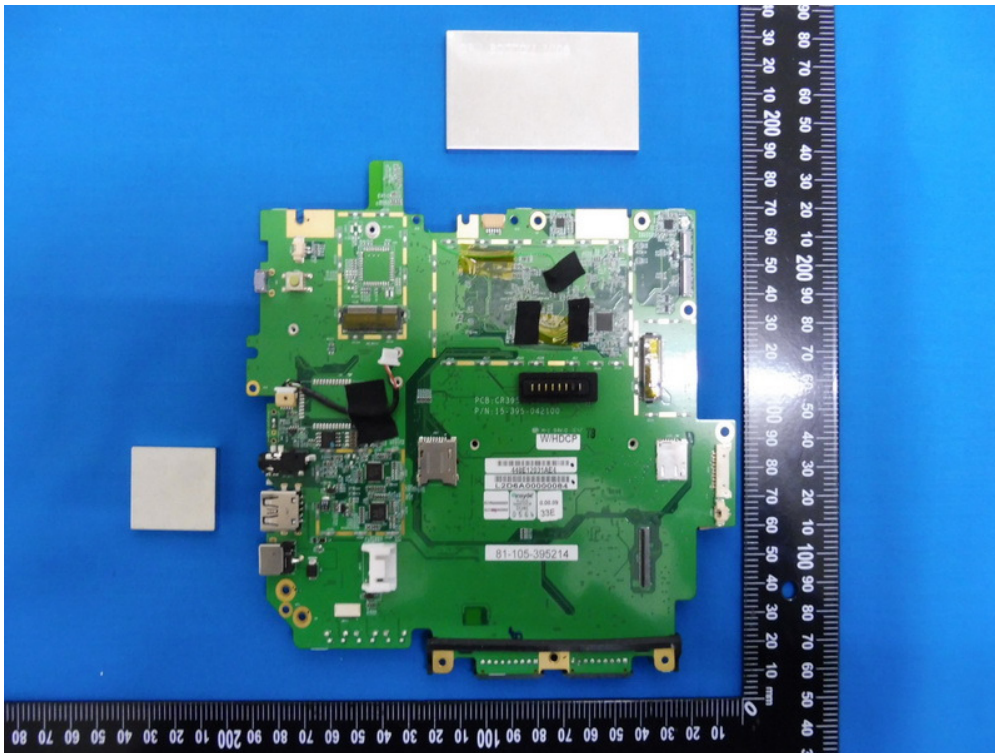

EUT INTERNAL PHOTOS

EUT UNCOVER View

EUT UNCOVER View

EUT Battery Top View

EUT Battery Top View

EUT BT& WiFi MAIN Antenna location View

EUT BT& WiFi MAIN Antenna Top View

EUT BT& WiFi MAIN Antenna Bottom View

EUT BT& WiFi AUX Antenna location View

EUT BT& WiFi AUX Antenna Top View

EUT BT& WiFi AUX Antenna Bottom View

EUT UNCOVER View

EUT UNCOVER View

EUT Main Board Top 1 View

EUT Main Board Bottom 1 View

EUT Main Board Top 2 View

EUT Main Board Bottom 2 View

EUT Main Board Top 3 View

EUT Main Board Top 3 View

EUT Block Top View

EUT Block Bottom View

EUT Block label View