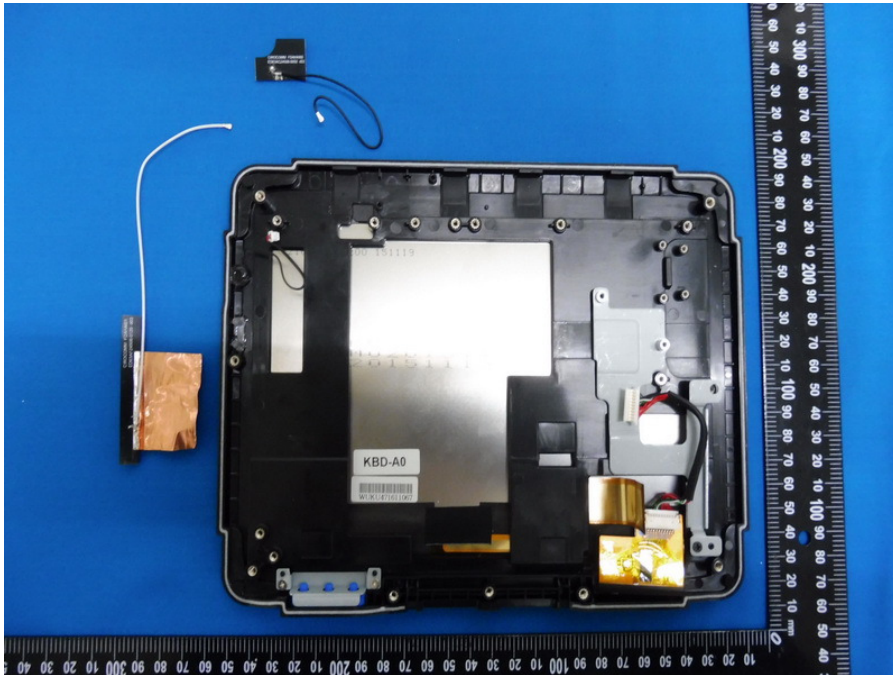

EUT INTERNAL PHOTOS

EUT UNCOVER View

EUT UNCOVER View

EUT Battery Top View

EUT Battery Top View

EUT BT& WiFi MAIN Antenna location View

EUT BT& WiFi MAIN Antenna Top View

EUT BT& WiFi MAIN Antenna Bottom View

EUT BT& WiFi AUX Antenna location View

EUT BT& WiFi AUX Antenna Top View

EUT BT& WiFi AUX Antenna Bottom View

EUT UNCOVER View

EUT UNCOVER View

EUT Main Board Top 1 View

EUT Main Board Bottom 1 View

EUT Main Board Top 2 View

EUT Main Board Bottom 2 View

EUT Main Board Top 3 View

EUT Main Board Top 3 View

EUT Block Top View

EUT Block Bottom View

EUT Block label View