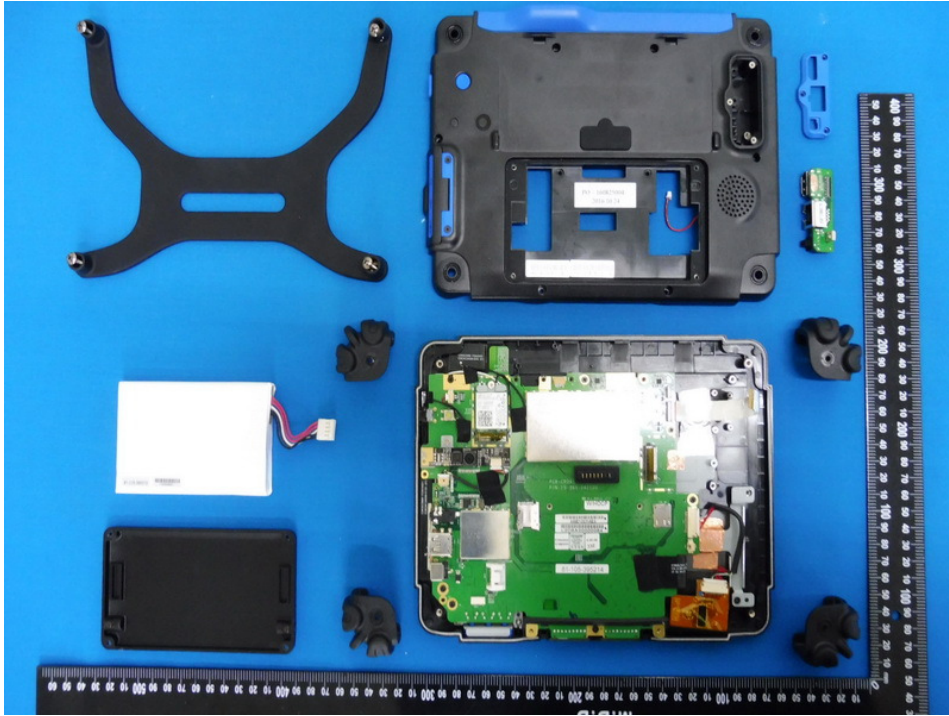

EUT INTERNAL PHOTOS

EUT UNCOVER View

EUT UNCOVER View

EUT Battery Top View

EUT Battery Top View

EUT BT& WiFi MAIN Antenna location View

EUT BT& WiFi MAIN Antenna Top View

EUT BT& WiFi MAIN Antenna Bottom View

EUT BT& WiFi AUX Antenna location View

EUT BT& WiFi AUX Antenna Top View

EUT BT& WiFi AUX Antenna Bottom View

EUT UNCOVER View

EUT UNCOVER View

EUT Main Board Top 1 View

EUT Main Board Bottom 1 View

EUT Main Board Top 2 View

EUT Main Board Bottom 2 View

EUT Main Board Top 3 View

EUT Main Board Top 3 View

EUT Block Top View

EUT Block Bottom View

EUT Block label View