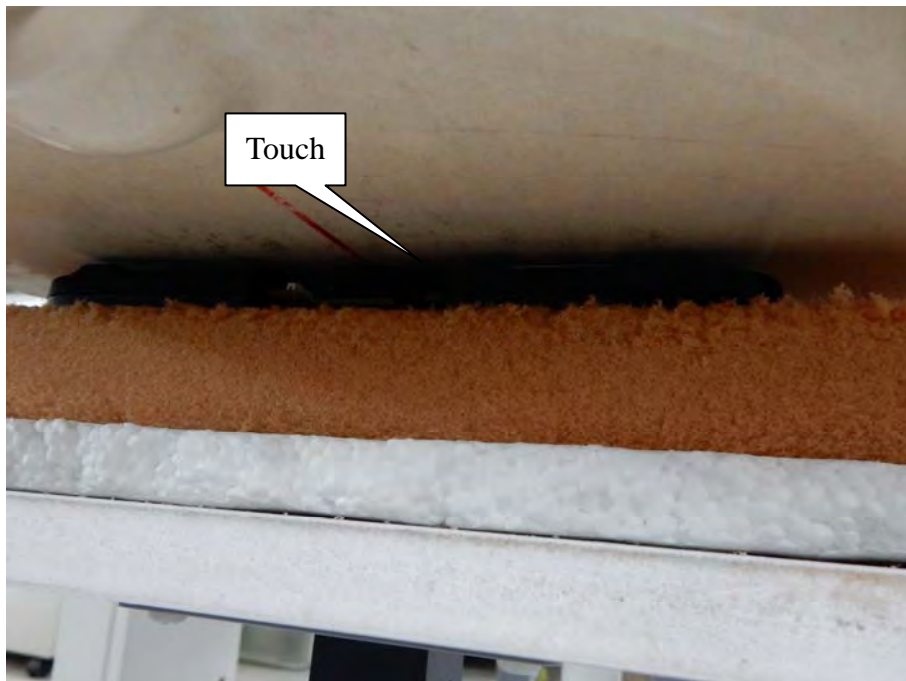

## Appendix C. Test Setup Photographs & EUT Photographs

### Test Setup Photographs

**EUT Back (Main Antenna)**

**EUT Back (Aux Antenna)**

### EUT Bottom (Main Antenna)

### EUT Right-Side (Aux Antenna)

**Depth of the liquid in the phantom-Zoom In (2.4GHz)**

**Depth of the liquid in the phantom-Zoom In (5GHz)**

Note: The positions used in the measurements were according to IEEE 1528-2013.