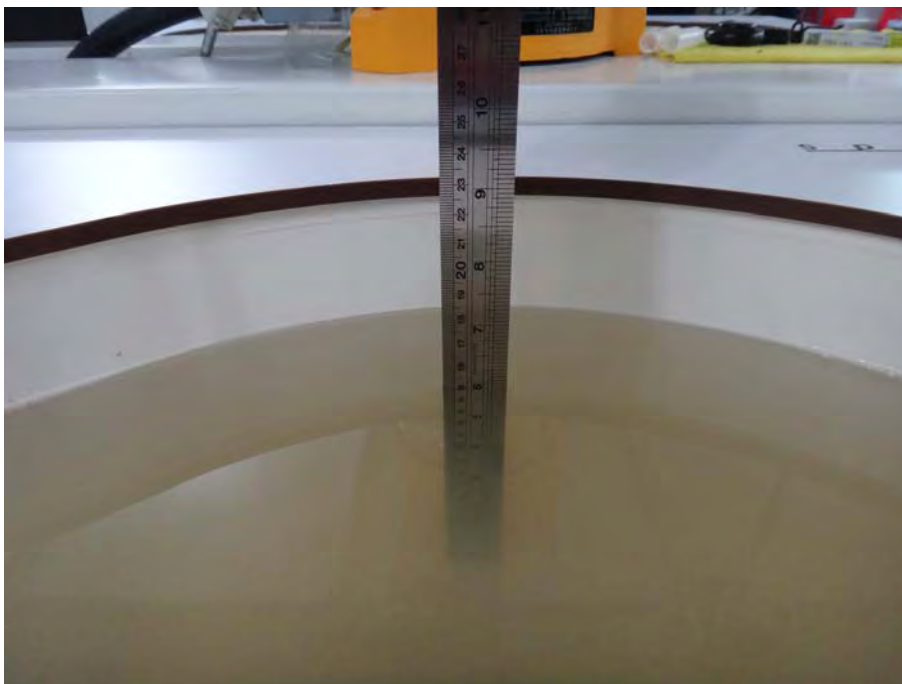

### EUT Right-Side (Aux Antenna)

**Depth of the liquid in the phantom-Zoom In (2.4GHz)**

**Depth of the liquid in the phantom-Zoom In (5GHz)**

Note: The positions used in the measurements were according to IEEE 1528-2013.