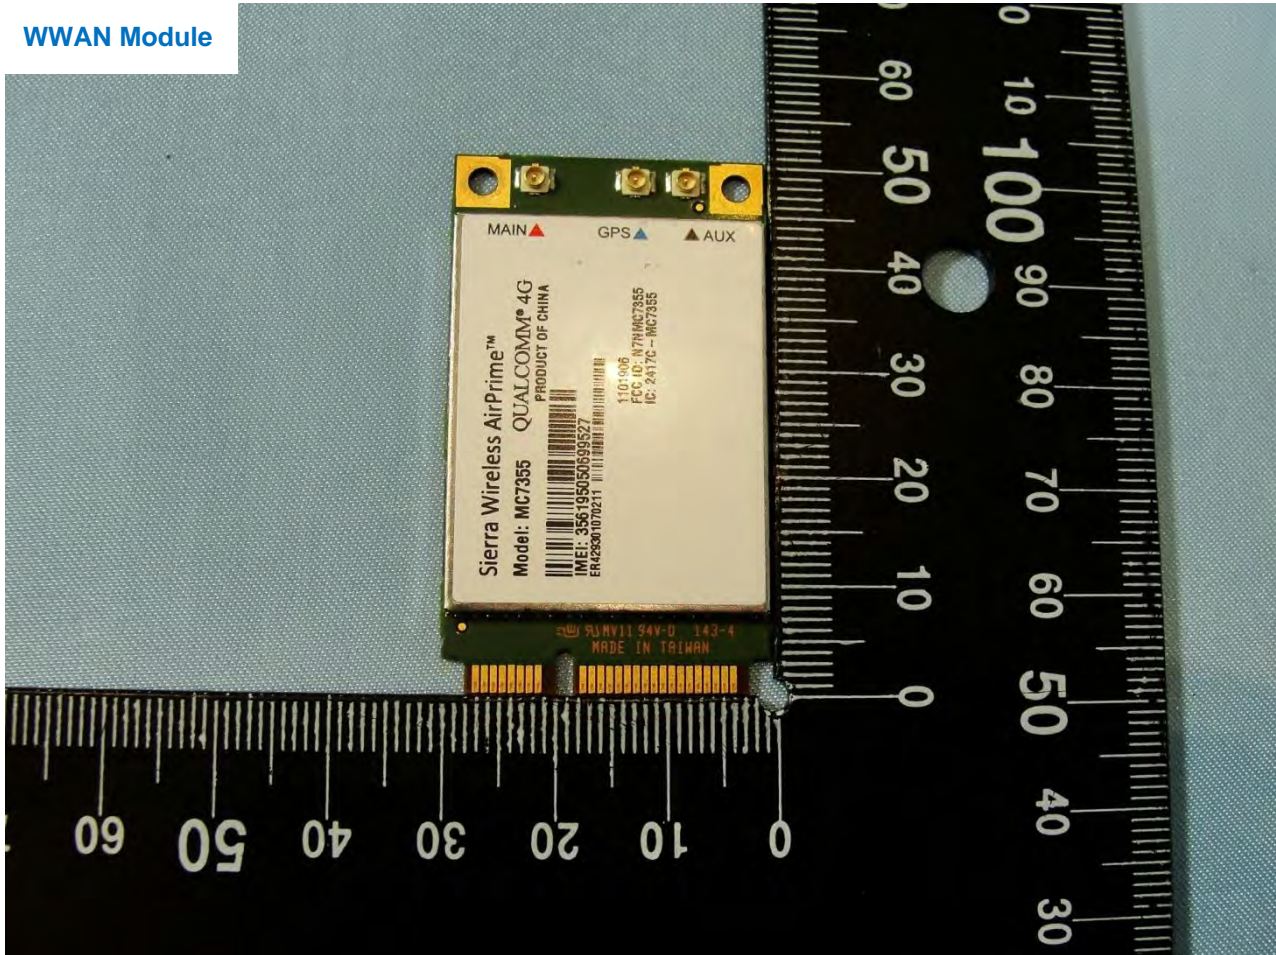

Brand Name: DT Research Inc. / Model Name: DT398H

WWAN Module