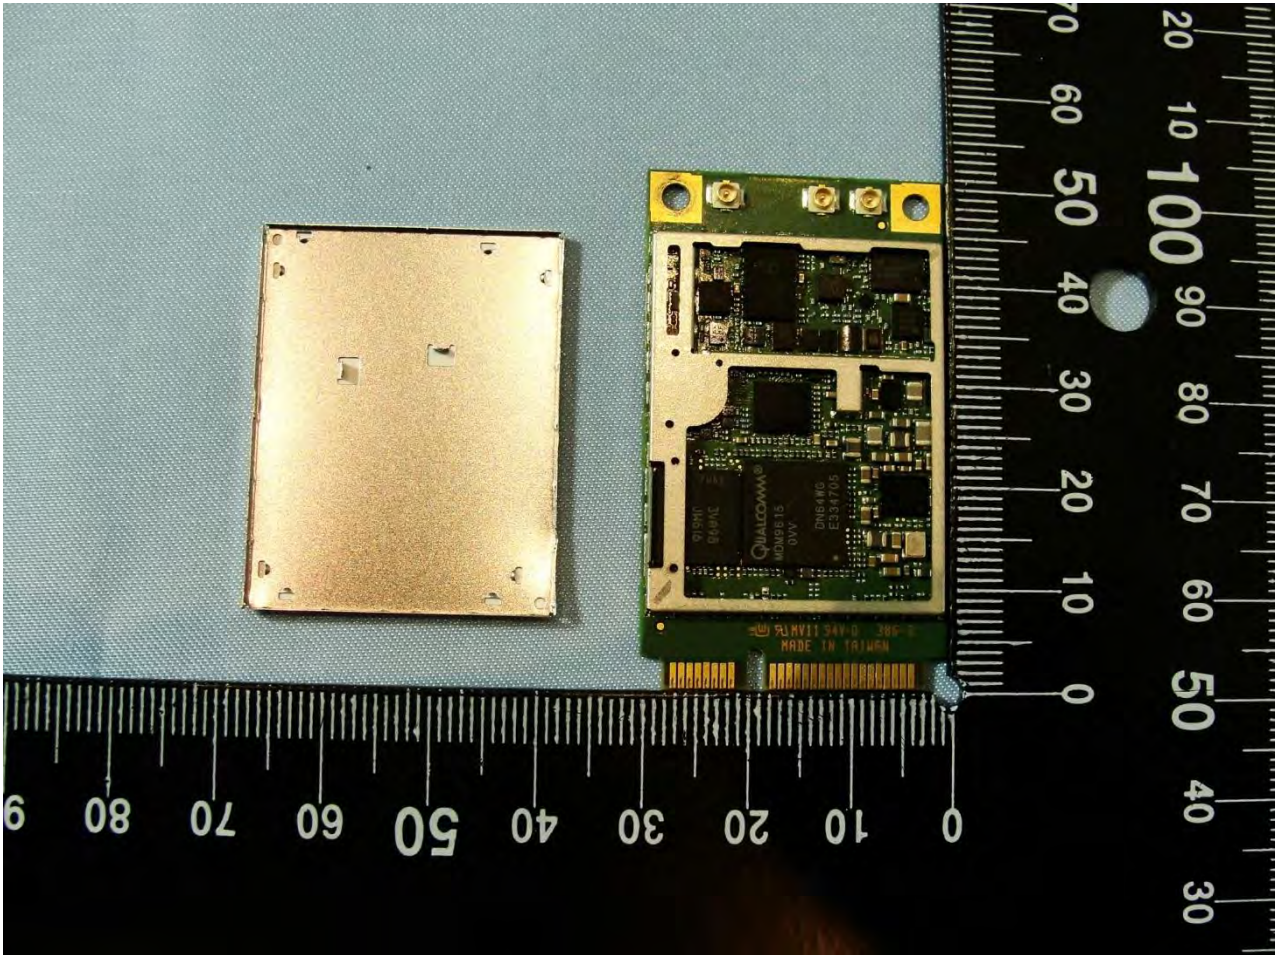

Brand Name: DT Research Inc. / Model Name: DT398H