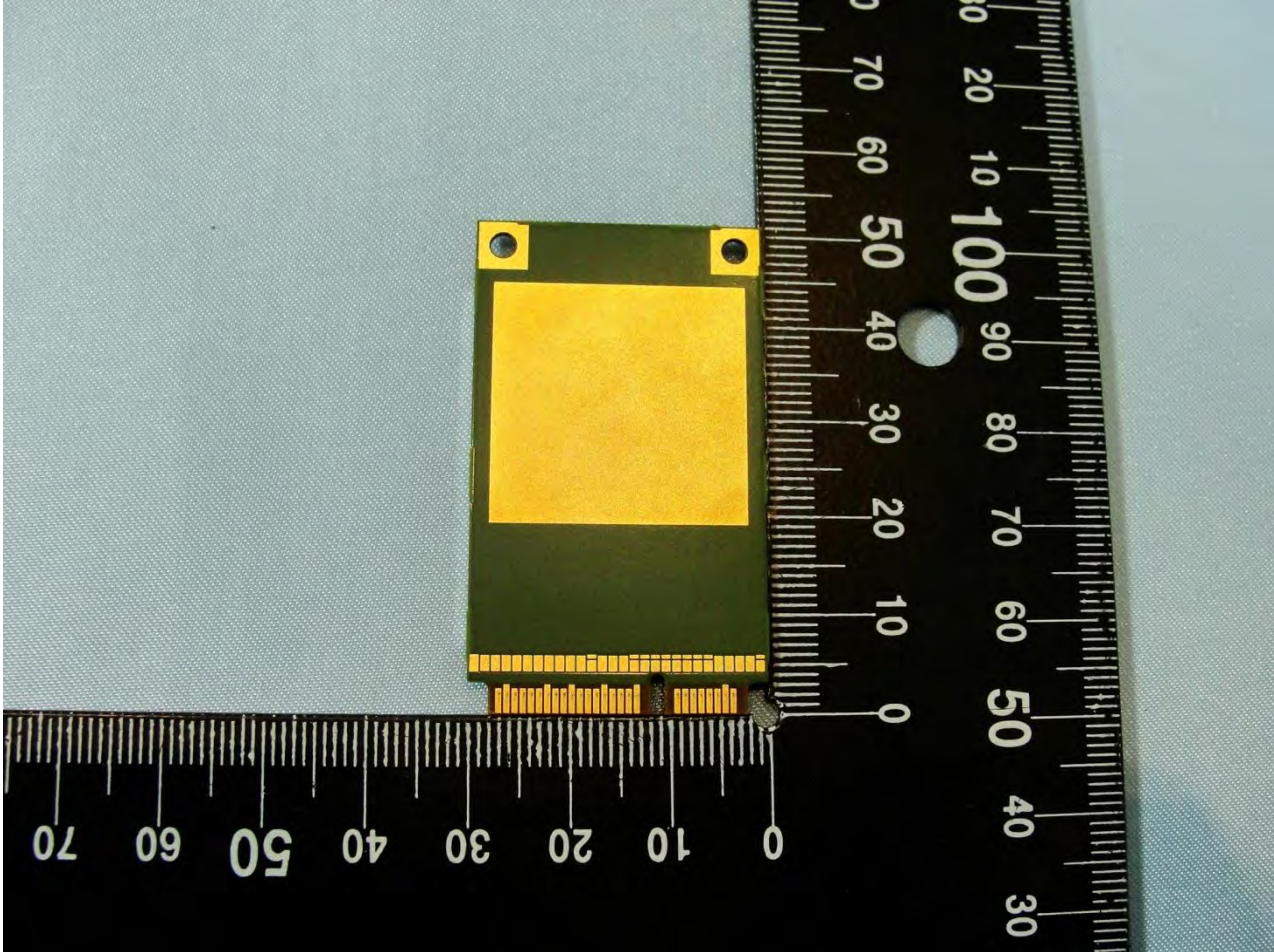

WWAN Module

Brand Name: DT Research Inc. / Model Name: DT398H

Brand Name: DT Research Inc. / Model Name: DT398H

Brand Name: DT Research Inc. / Model Name: DT398H

Brand Name: DT Research Inc. / Model Name: DT398H