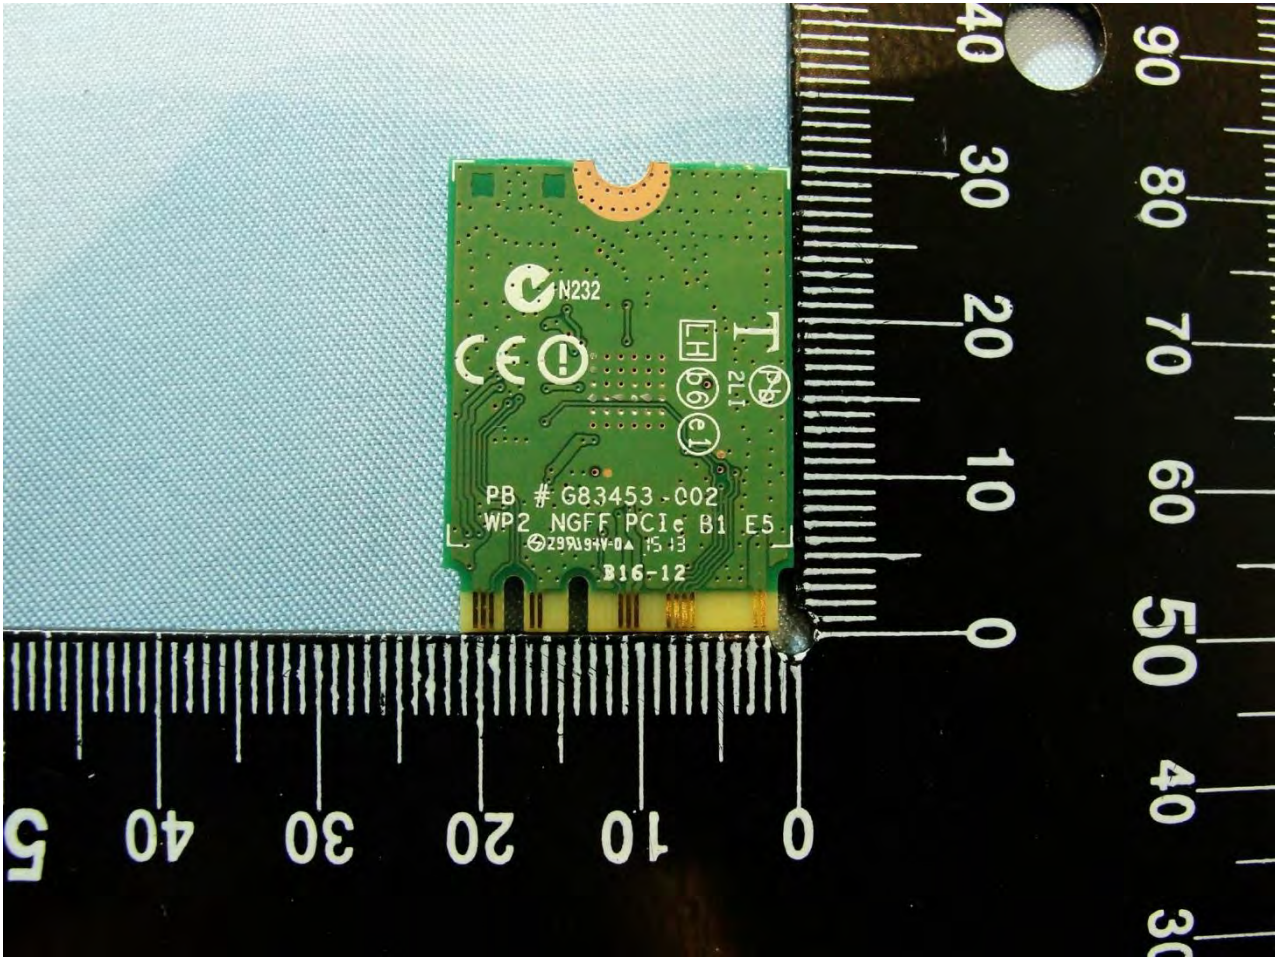

WLAN Module

Brand Name: DT Research Inc. / Model Name: DT398H

Brand Name: DT Research Inc. / Model Name: DT398H

Brand Name: DT Research Inc. / Model Name: DT398H

Brand Name: DT Research Inc. / Model Name: DT398H