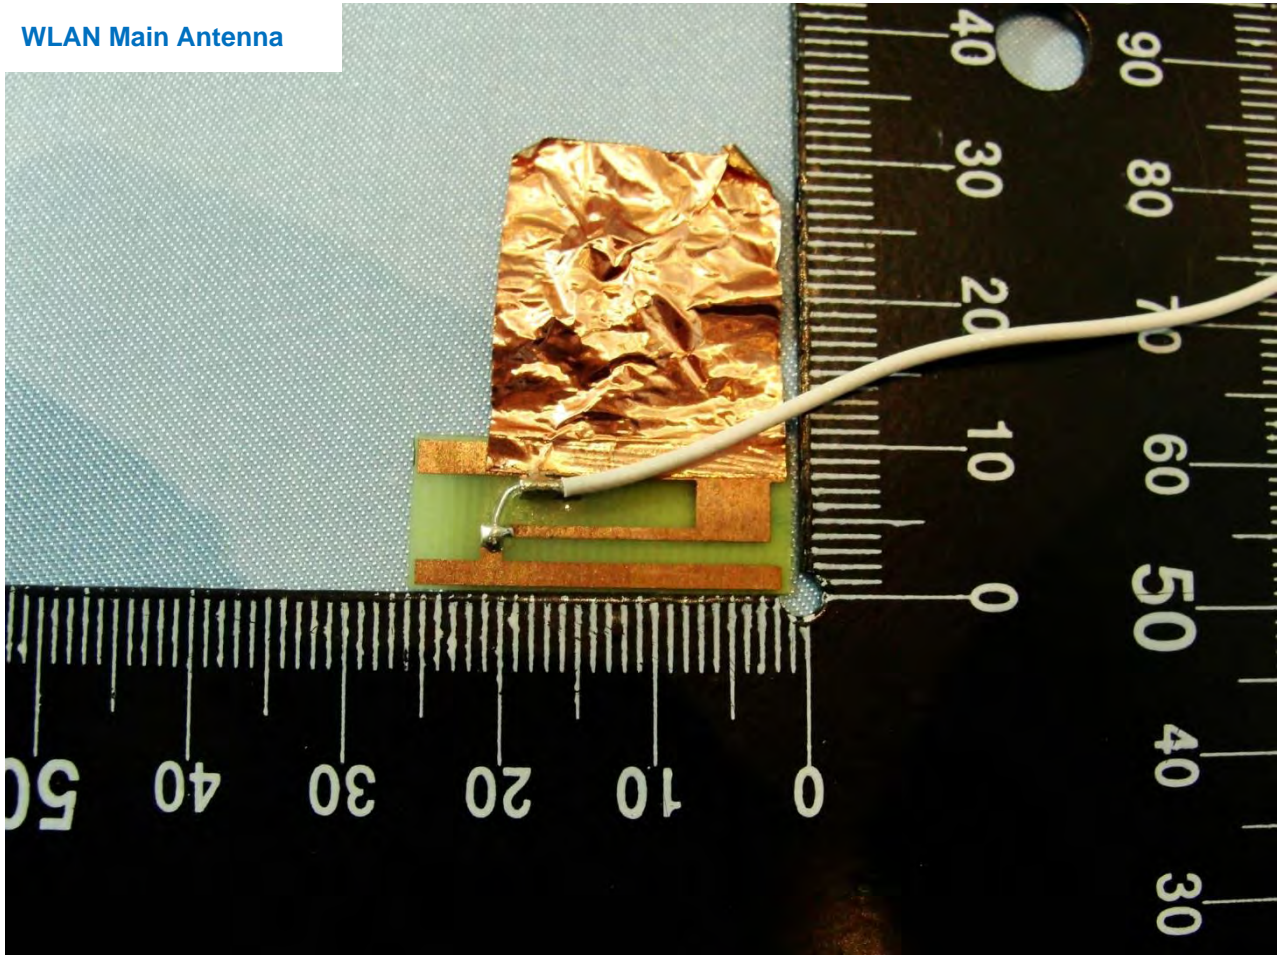

Brand Name: DT Research Inc. / Model Name: DT398H

WLAN Main Antenna