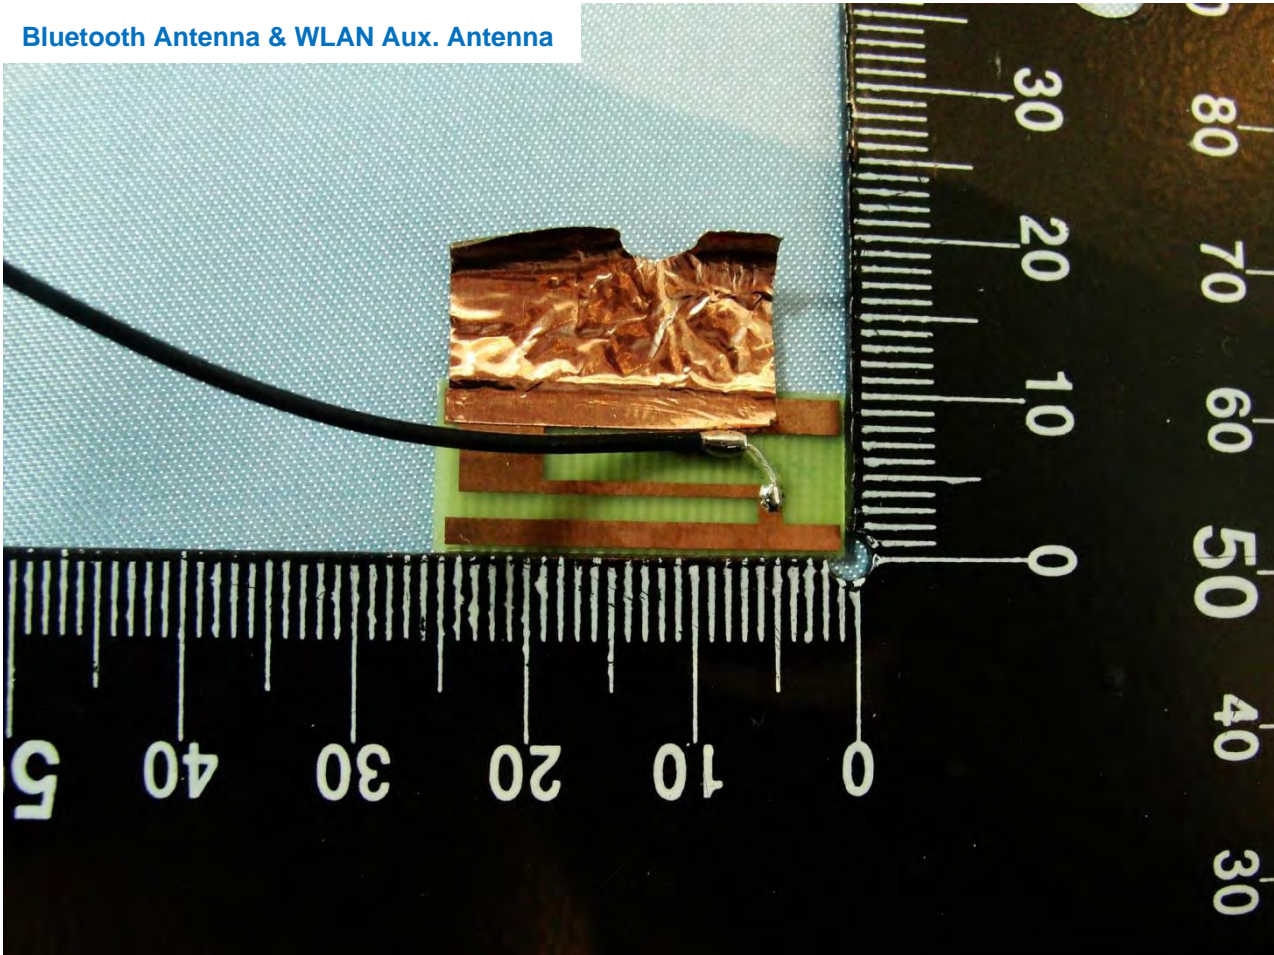

WLAN Main Antenna

Brand Name: DT Research Inc. / Model Name: DT398H

Brand Name: DT Research Inc. / Model Name: DT398H

Bluetooth Antenna & WLAN Aux. Antenna

Brand Name: DT Research Inc. / Model Name: DT398H