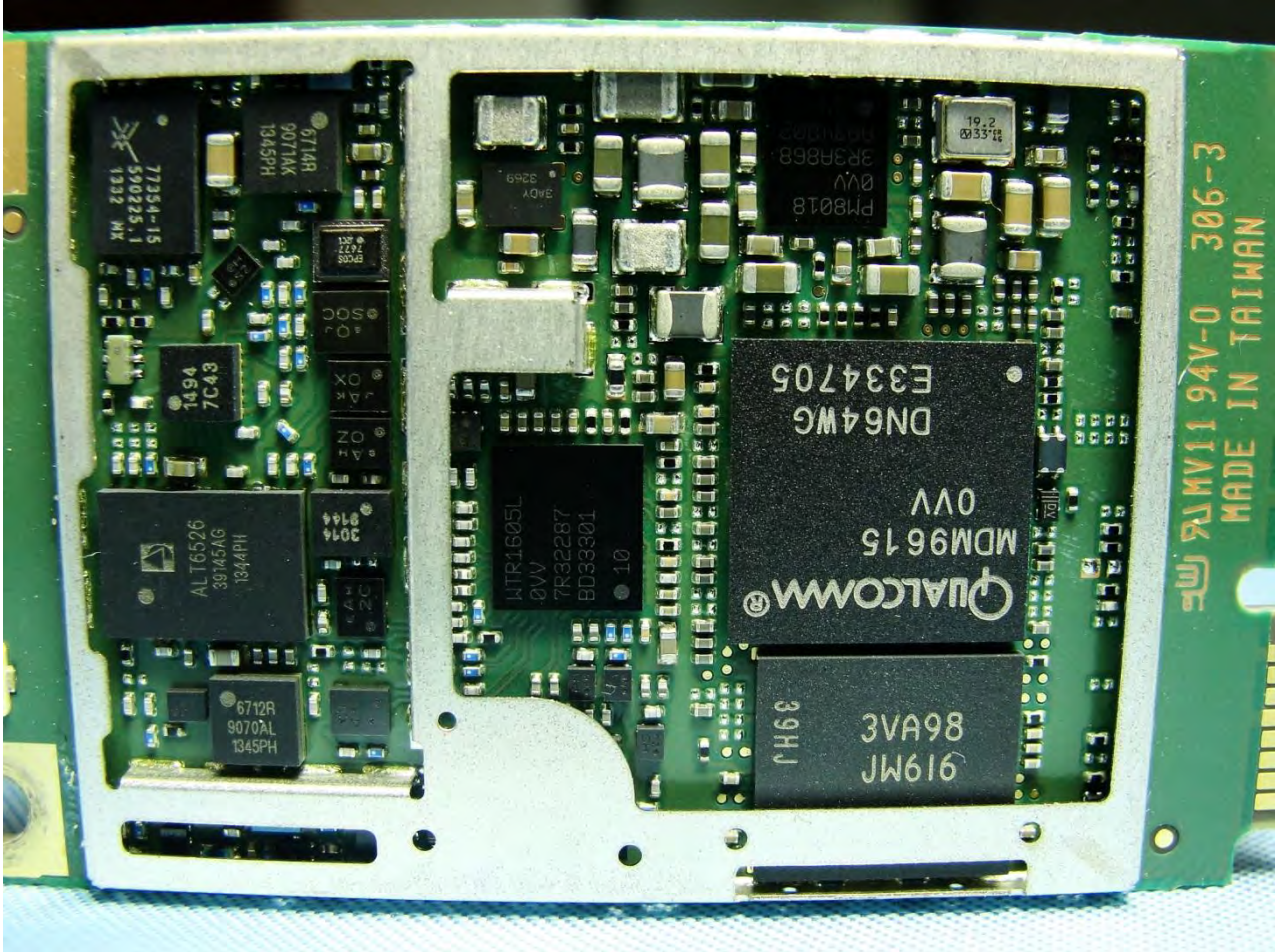

Brand Name: DT Research Inc. / Model Name: DT398H